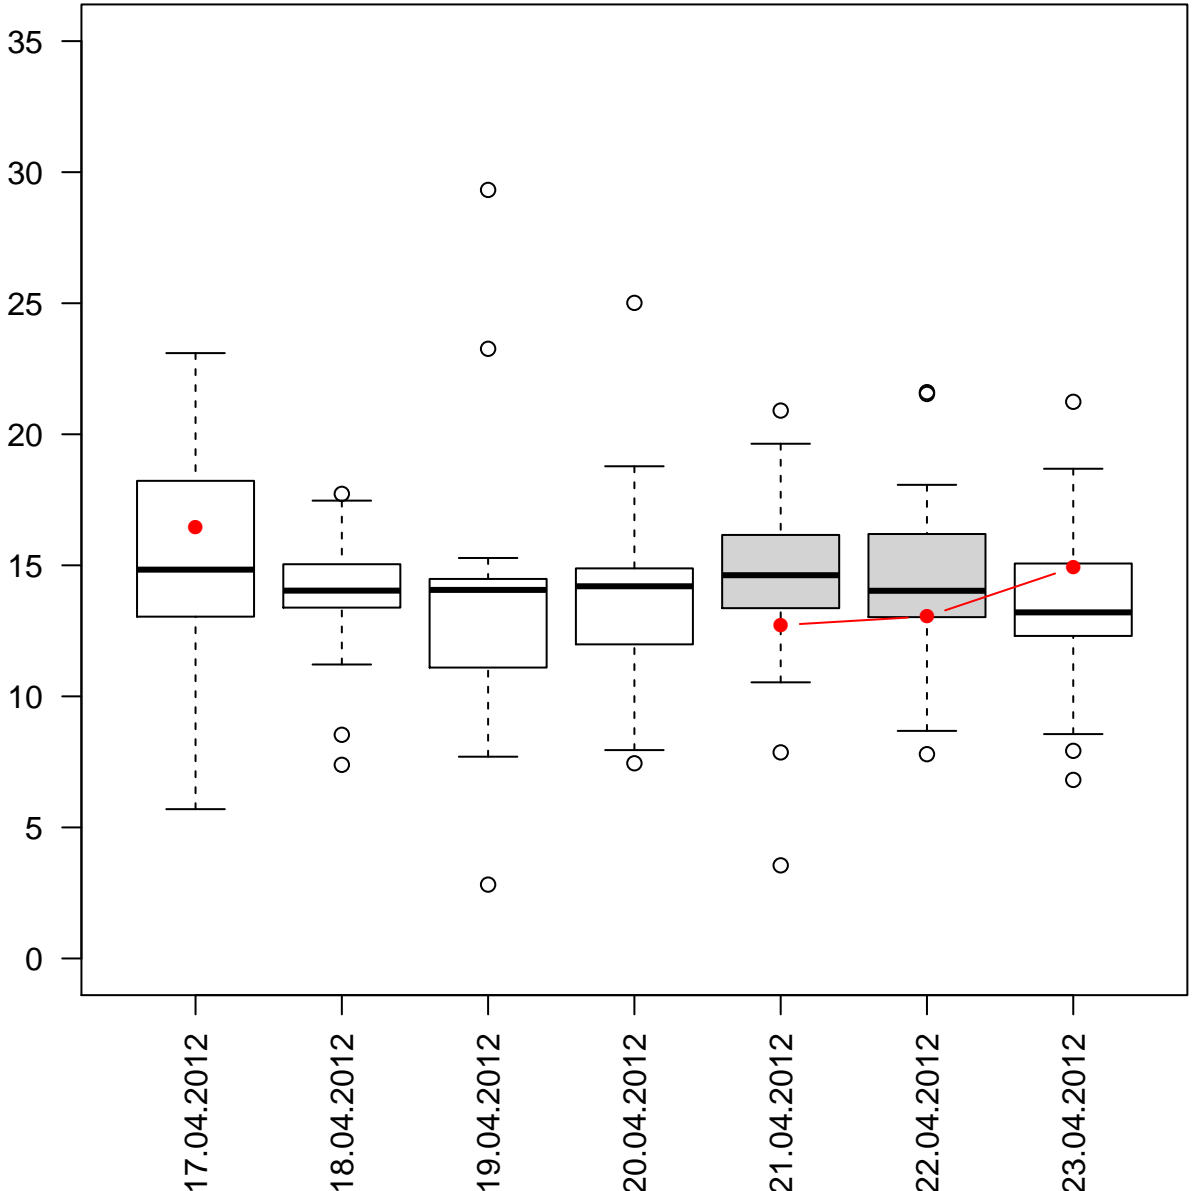

METH loads % per weekday

Paris