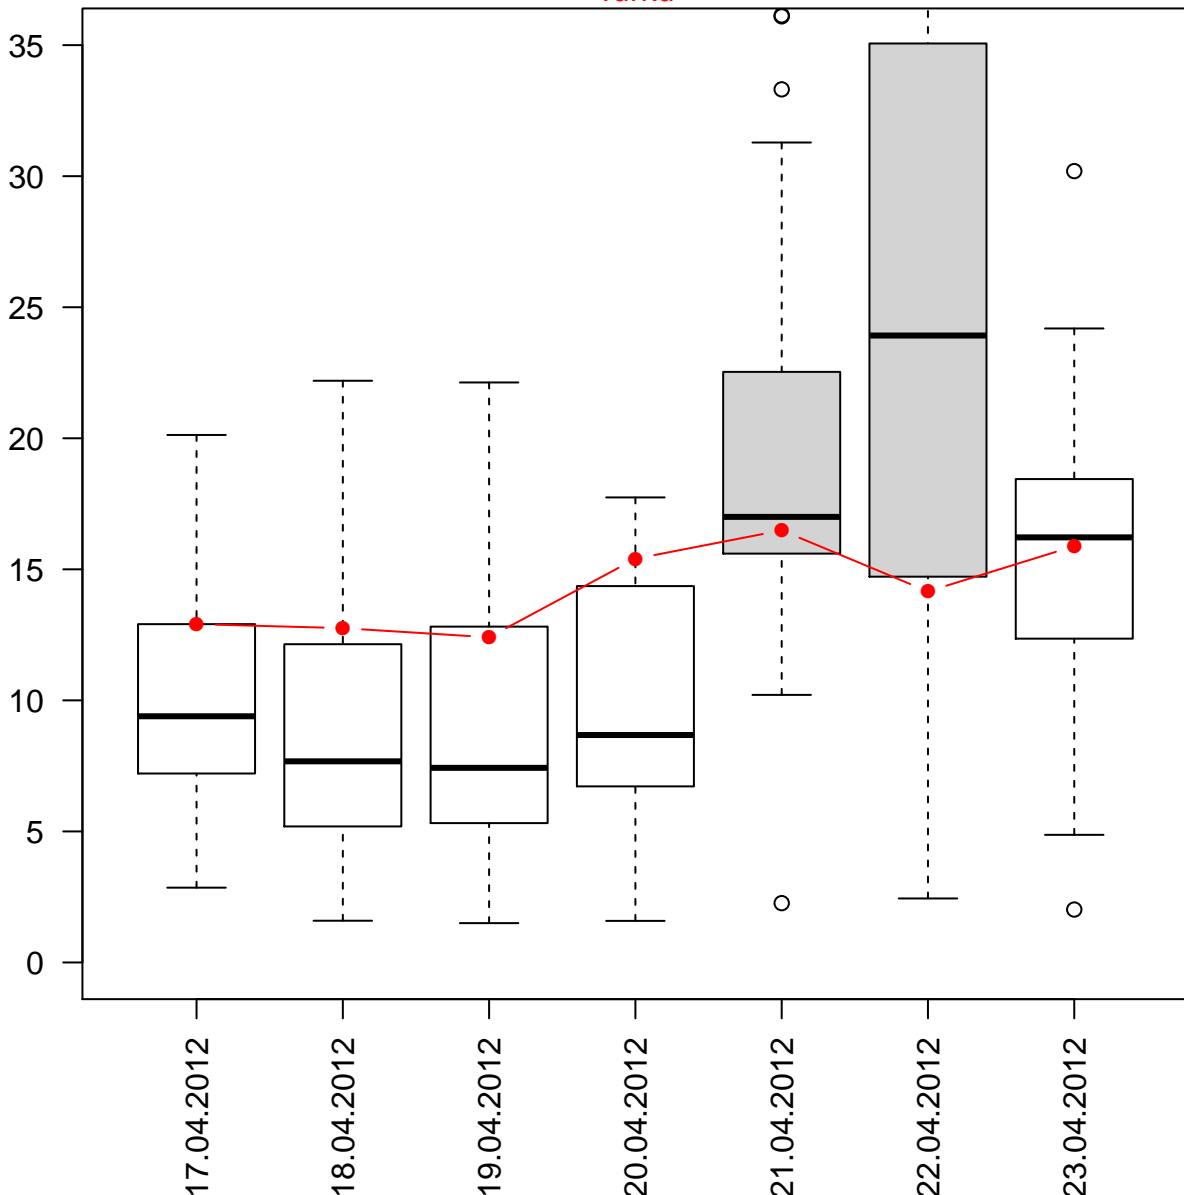

MDMA loads % per weekday

Turku