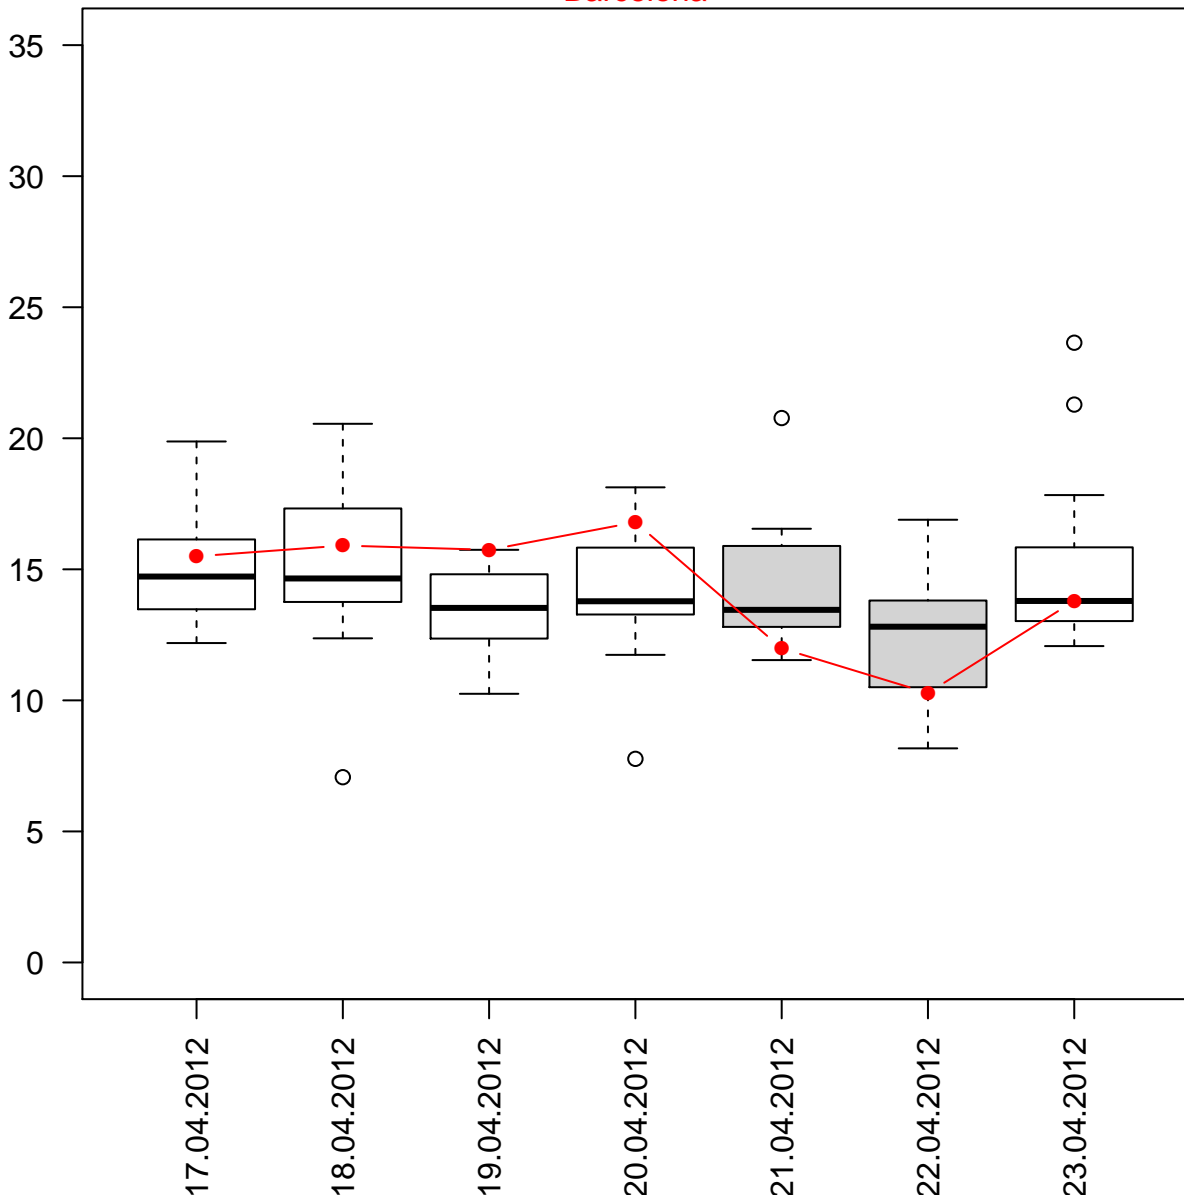

THC-COOH loads % per weekday

Barcelona