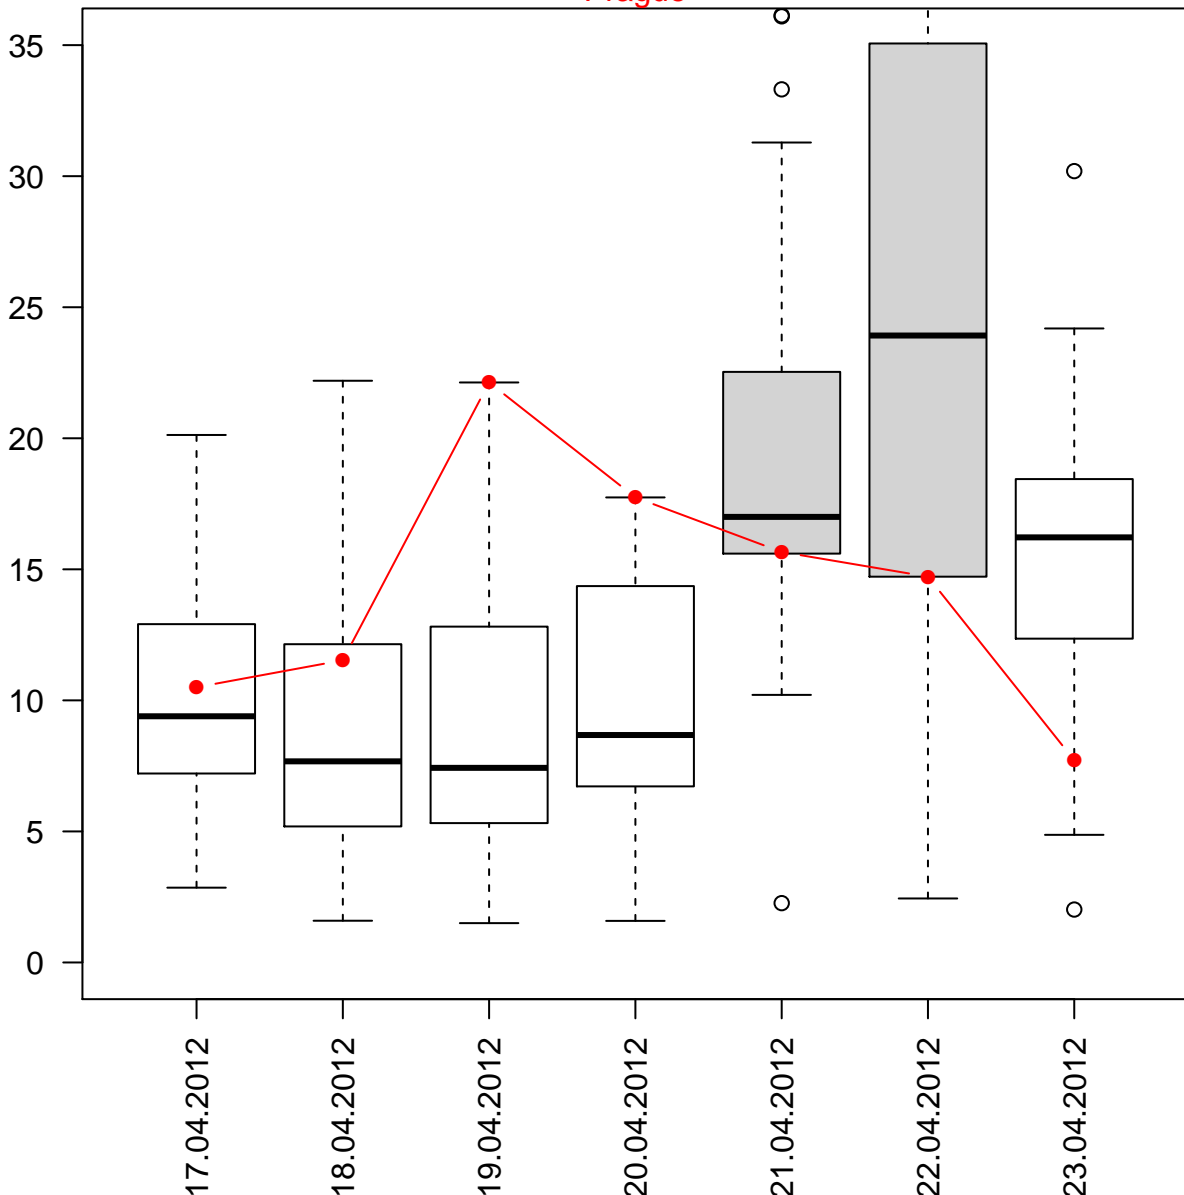

MDMA loads % per weekday

Prague