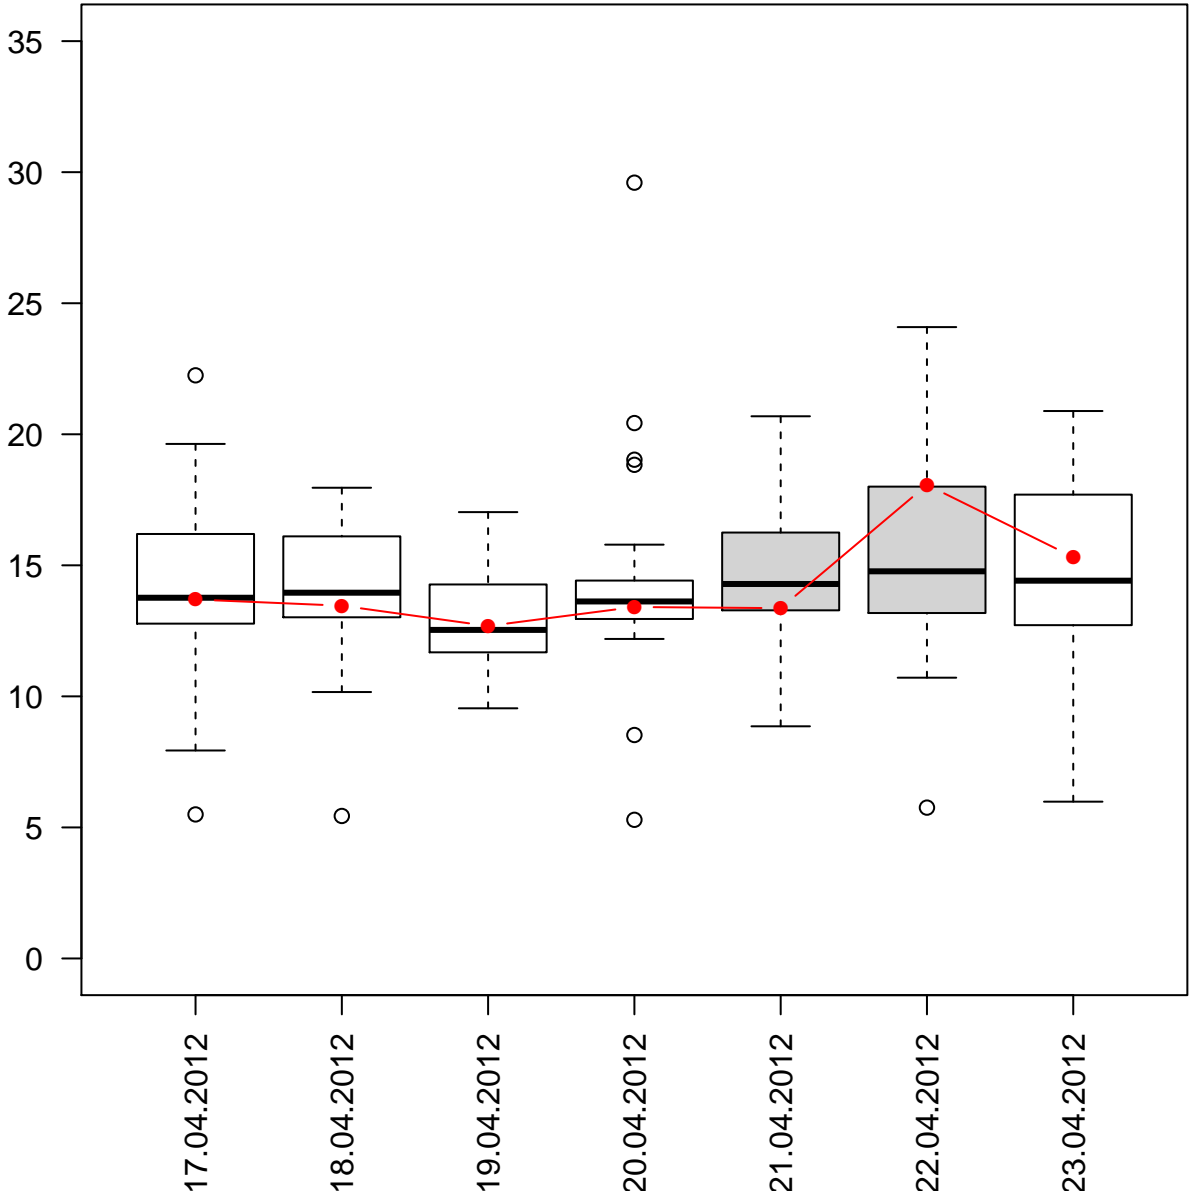

AMP loads % per weekday

Zurich