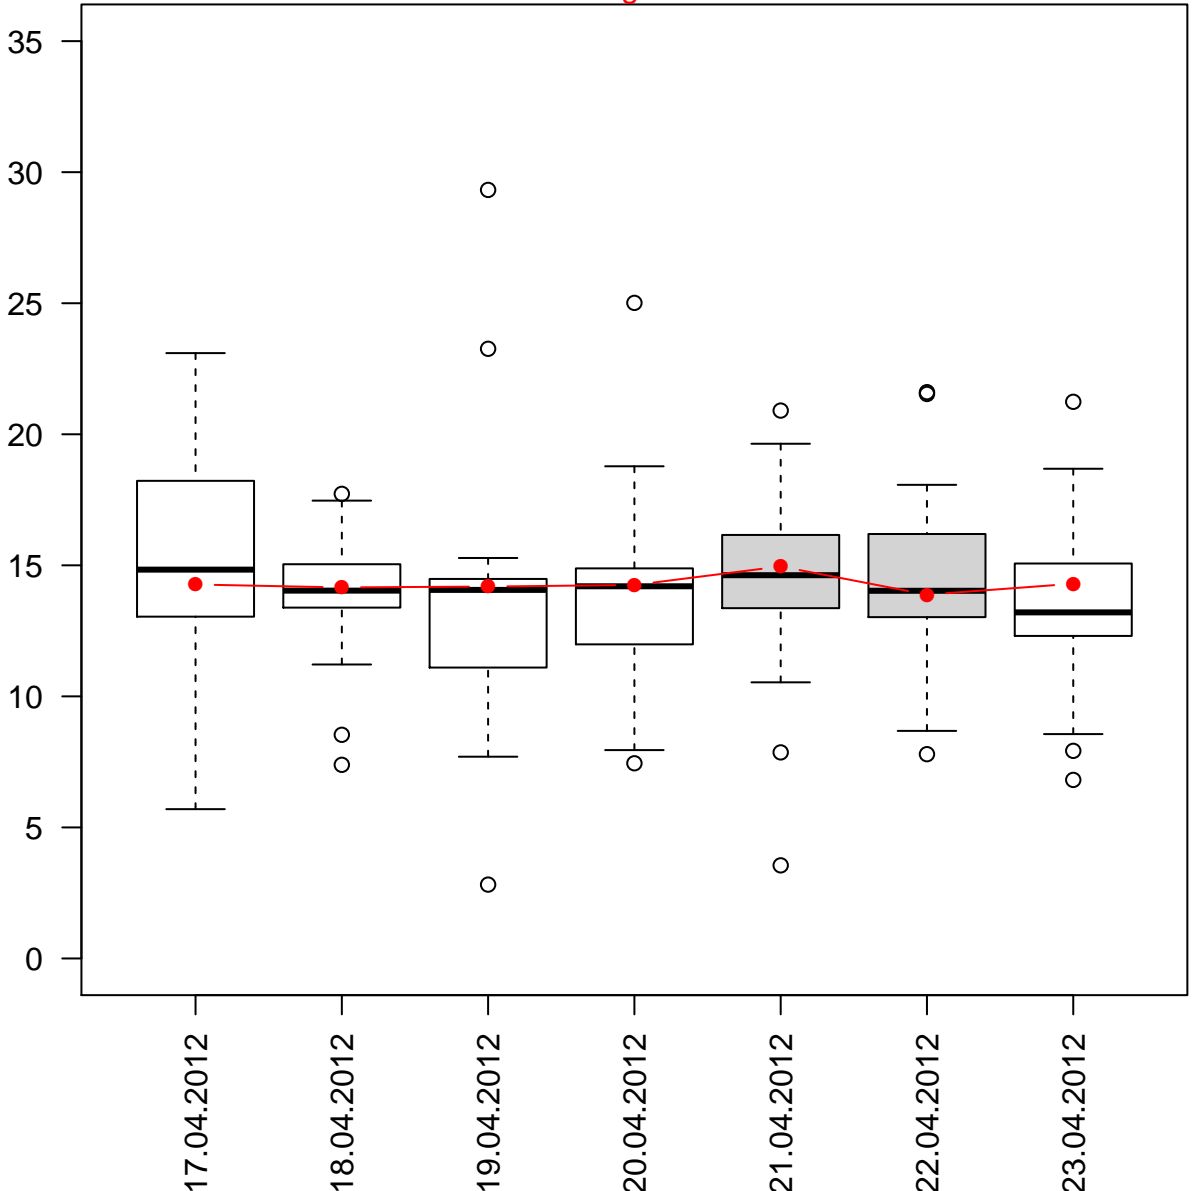

METH loads % per weekday

Zagreb