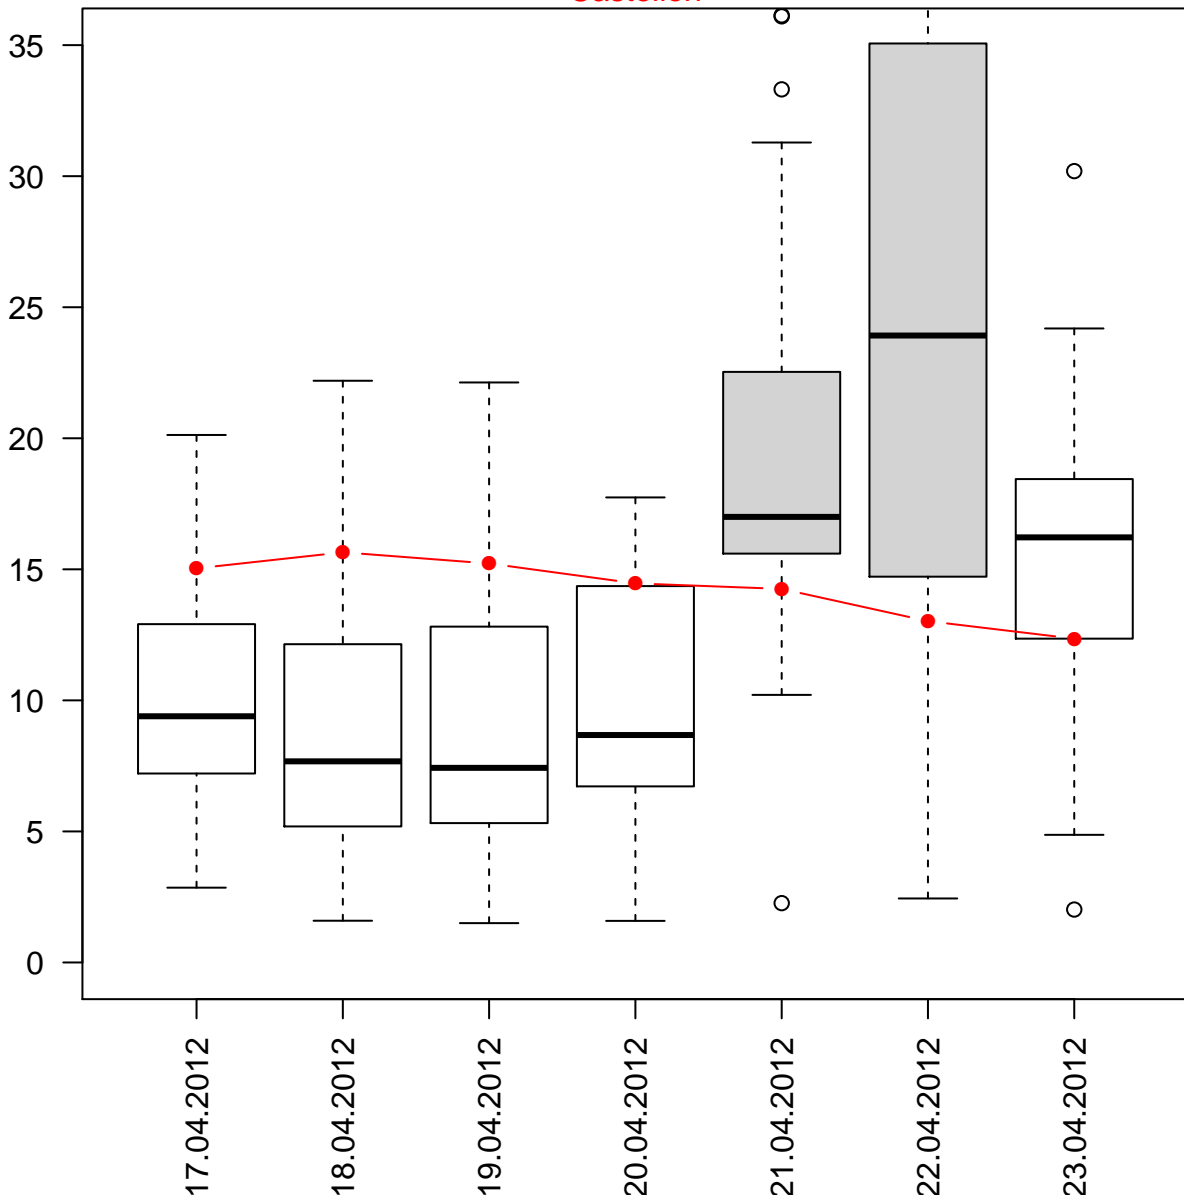

MDMA loads % per weekday

Castellon