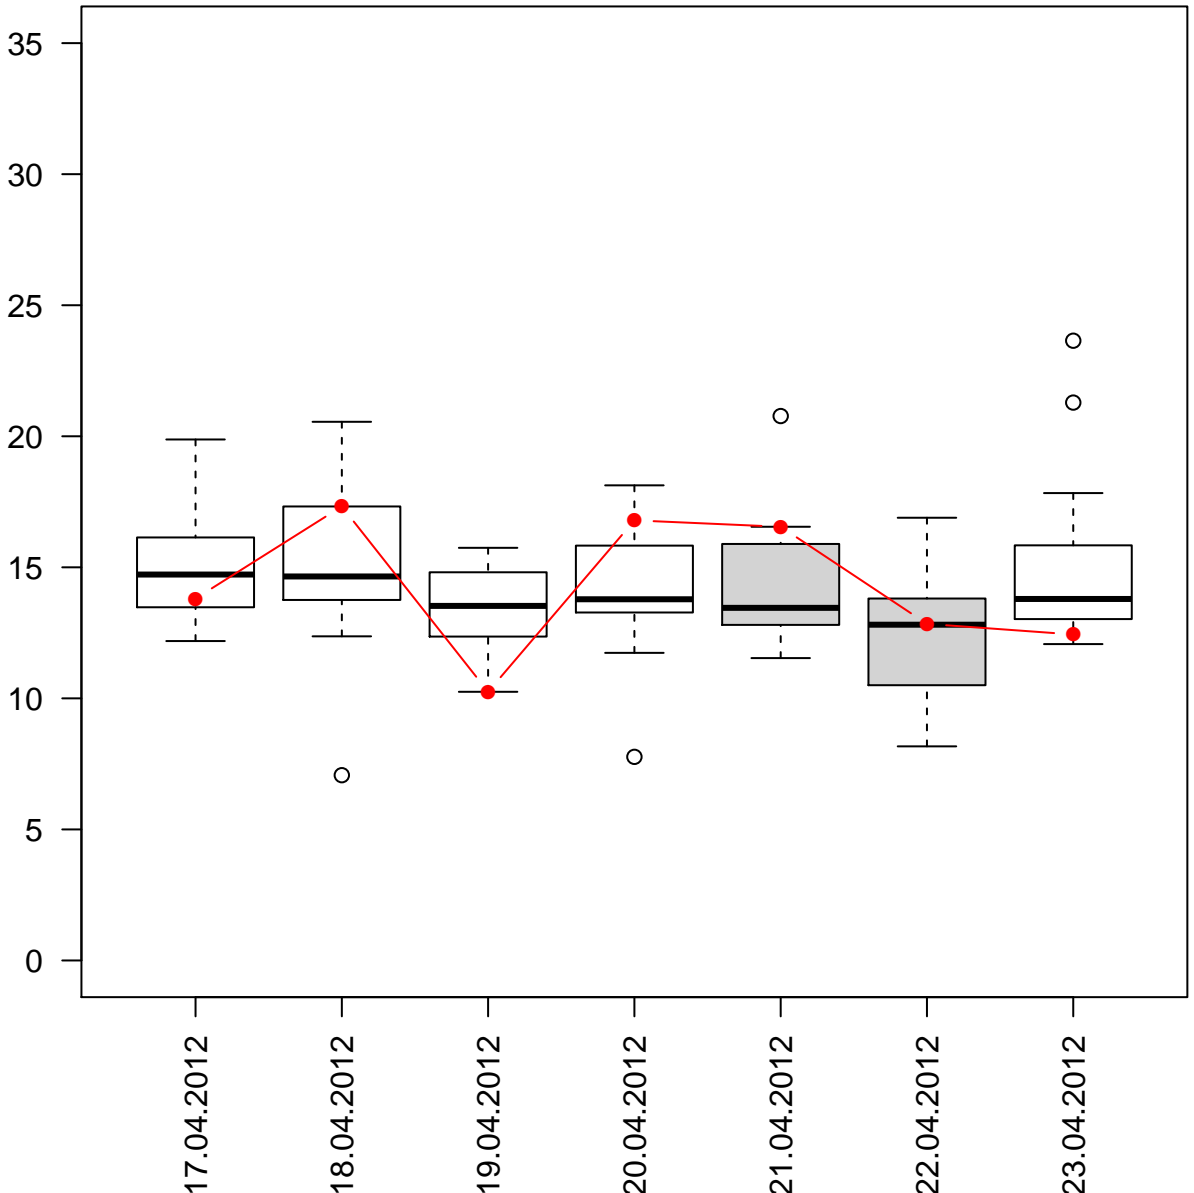

THC-COOH loads % per weekday

Eindhoven