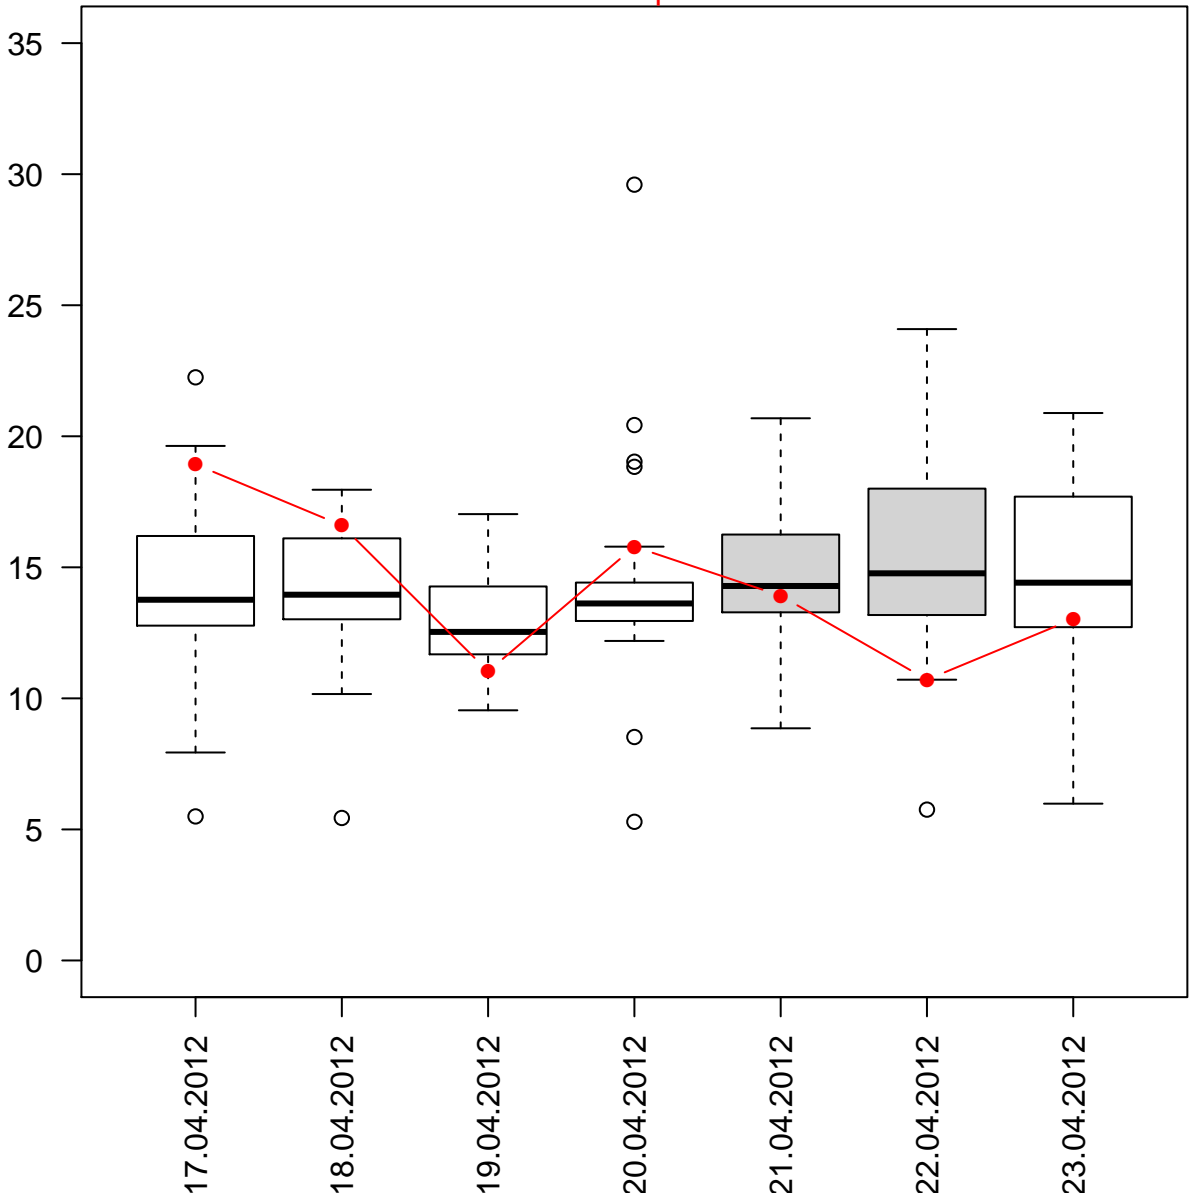

AMP loads % per weekday

Antwerp D.