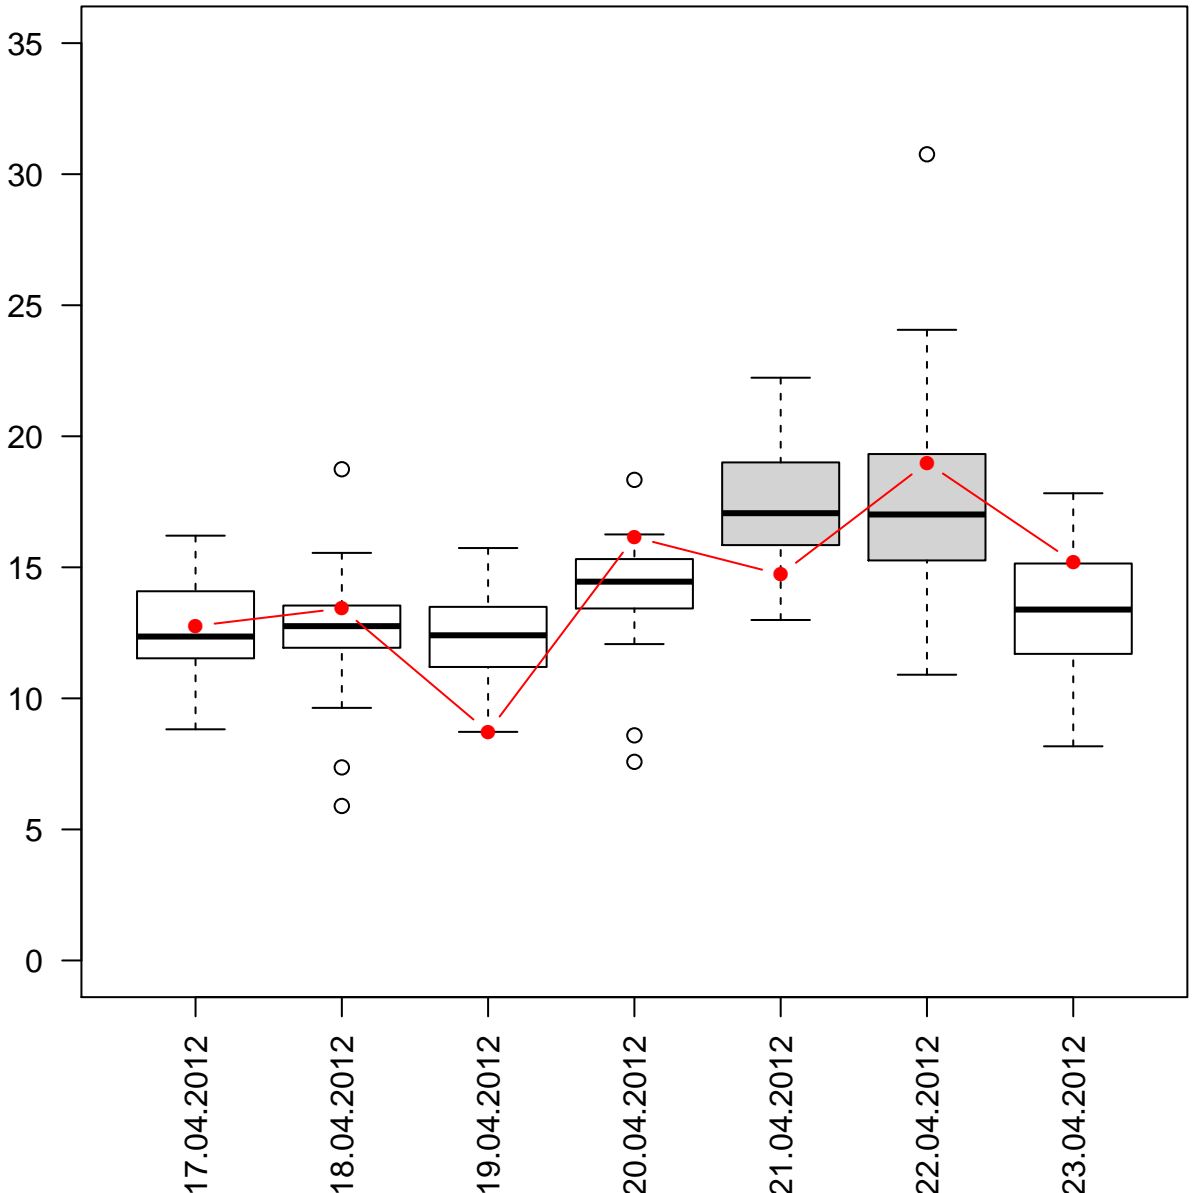

BE loads % per weekday

Eindhoven