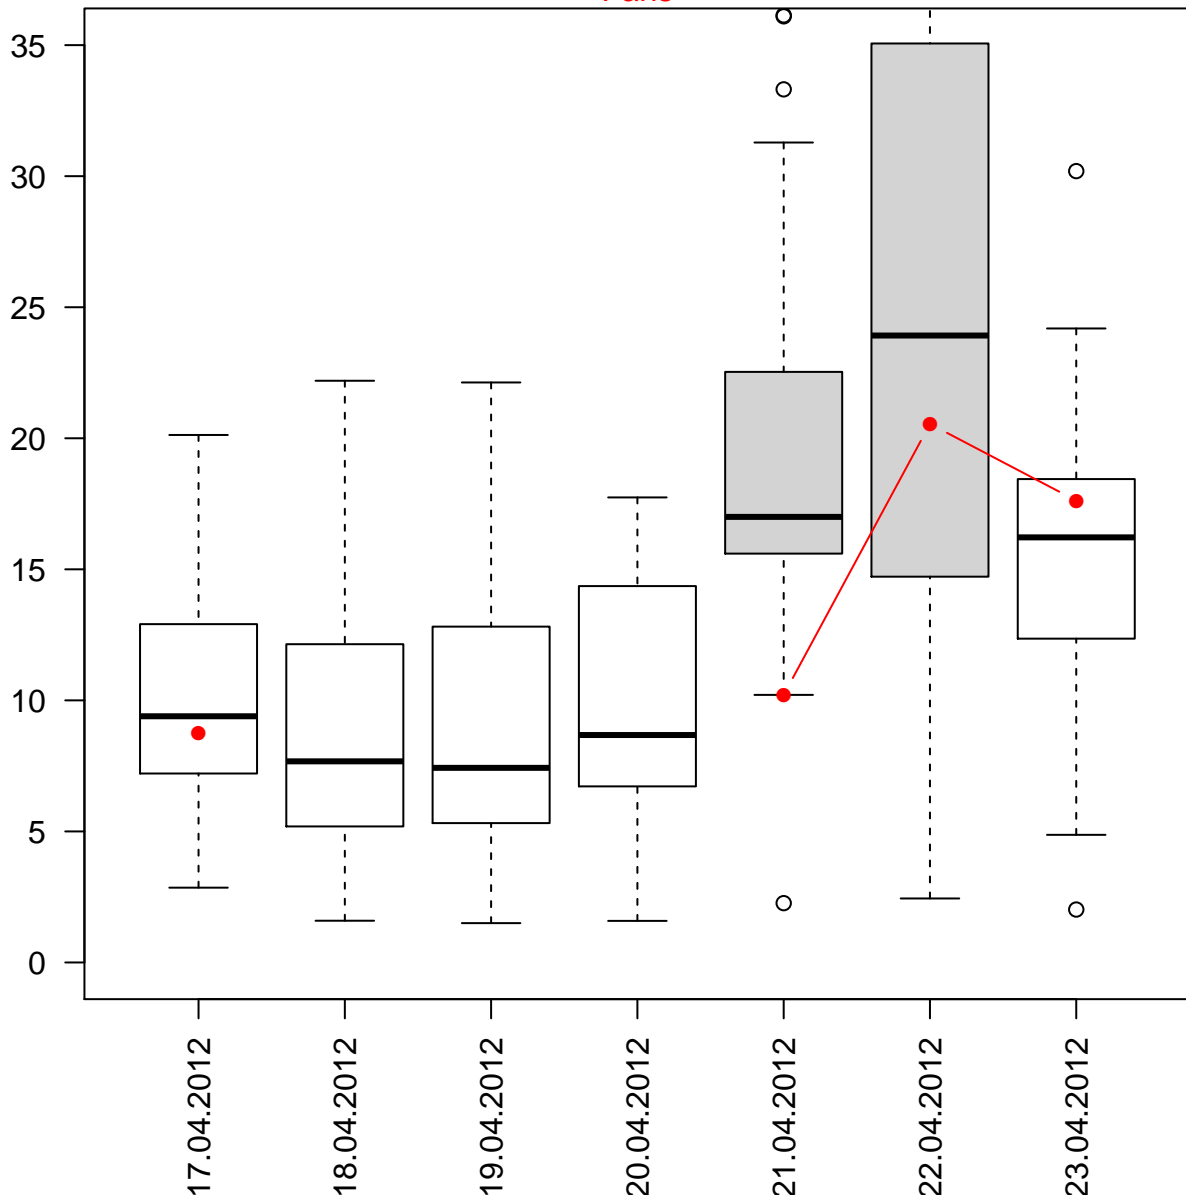

MDMA loads % per weekday

Paris