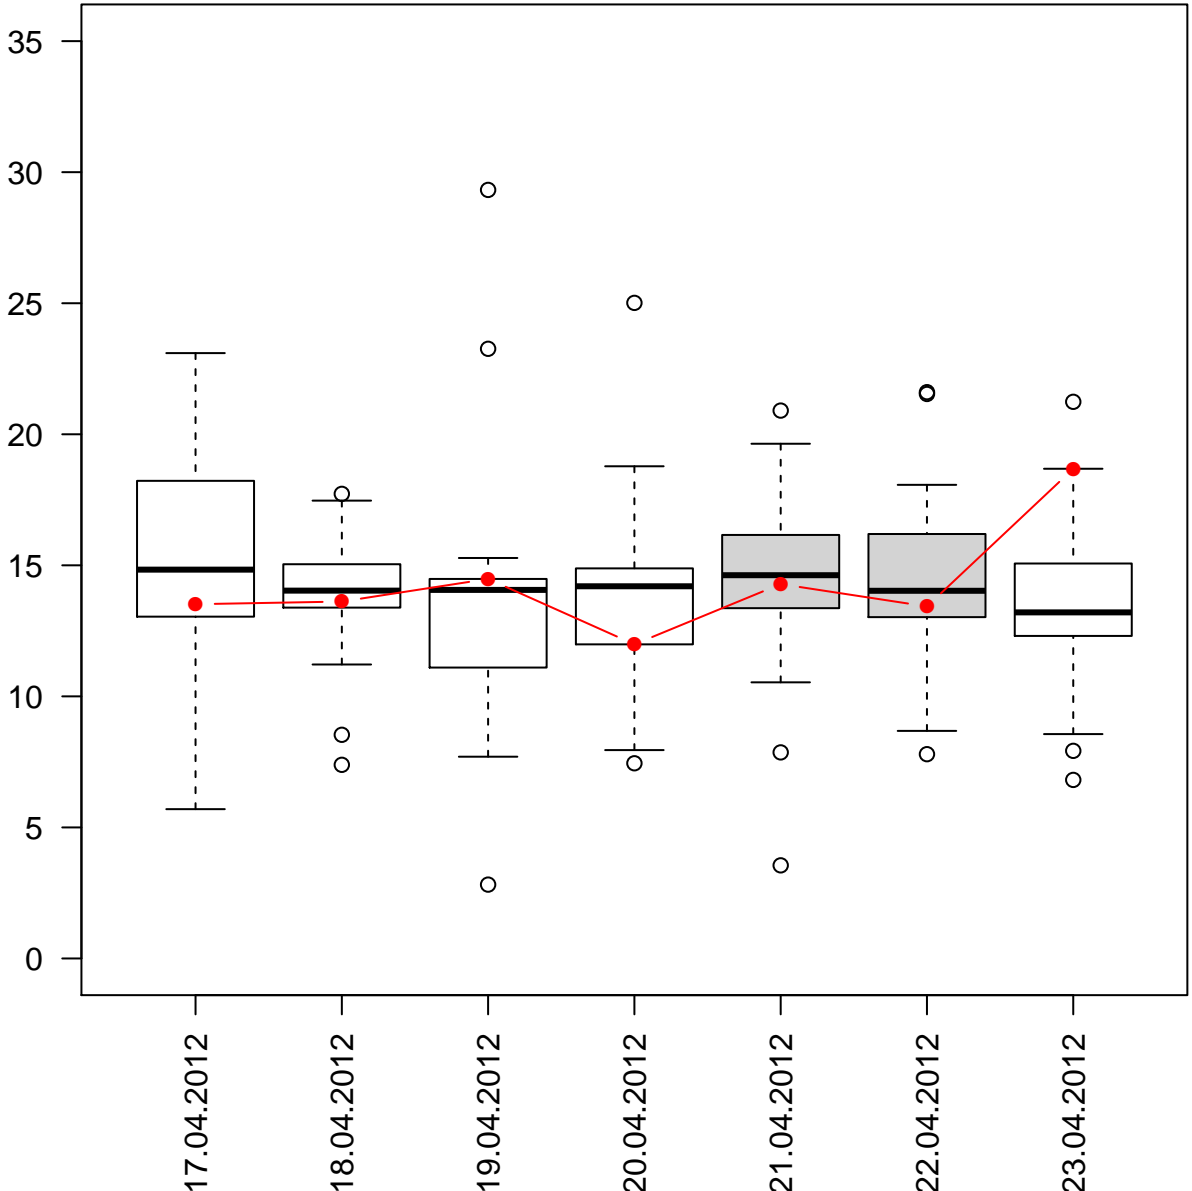

METH loads % per weekday

Barcelona