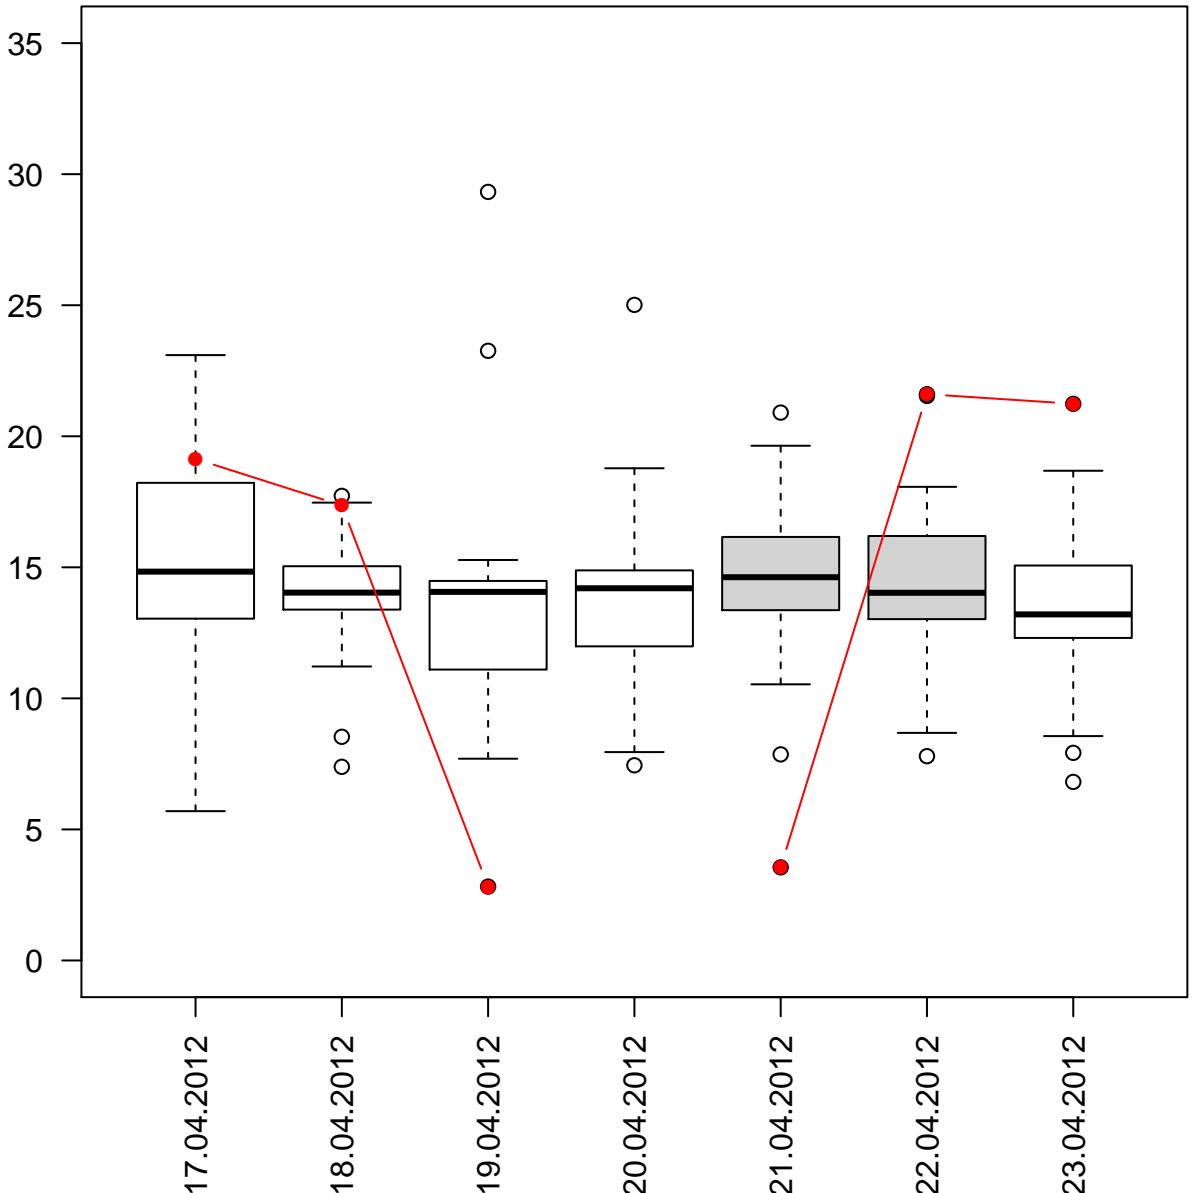

METH loads % per weekday

Berne