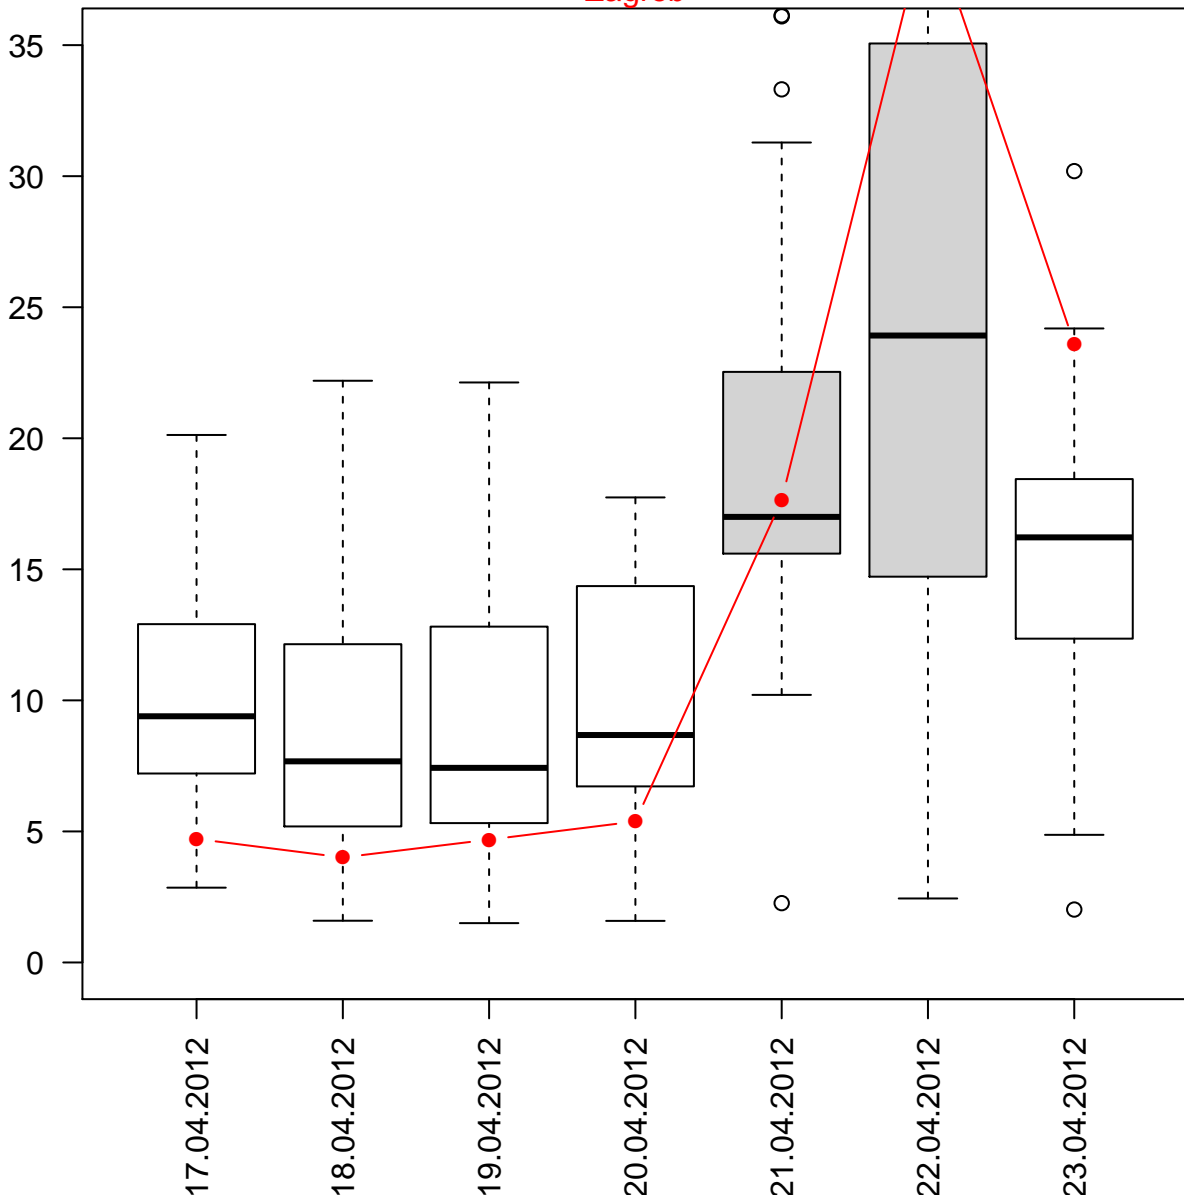

MDMA loads % per weekday

Zagreb