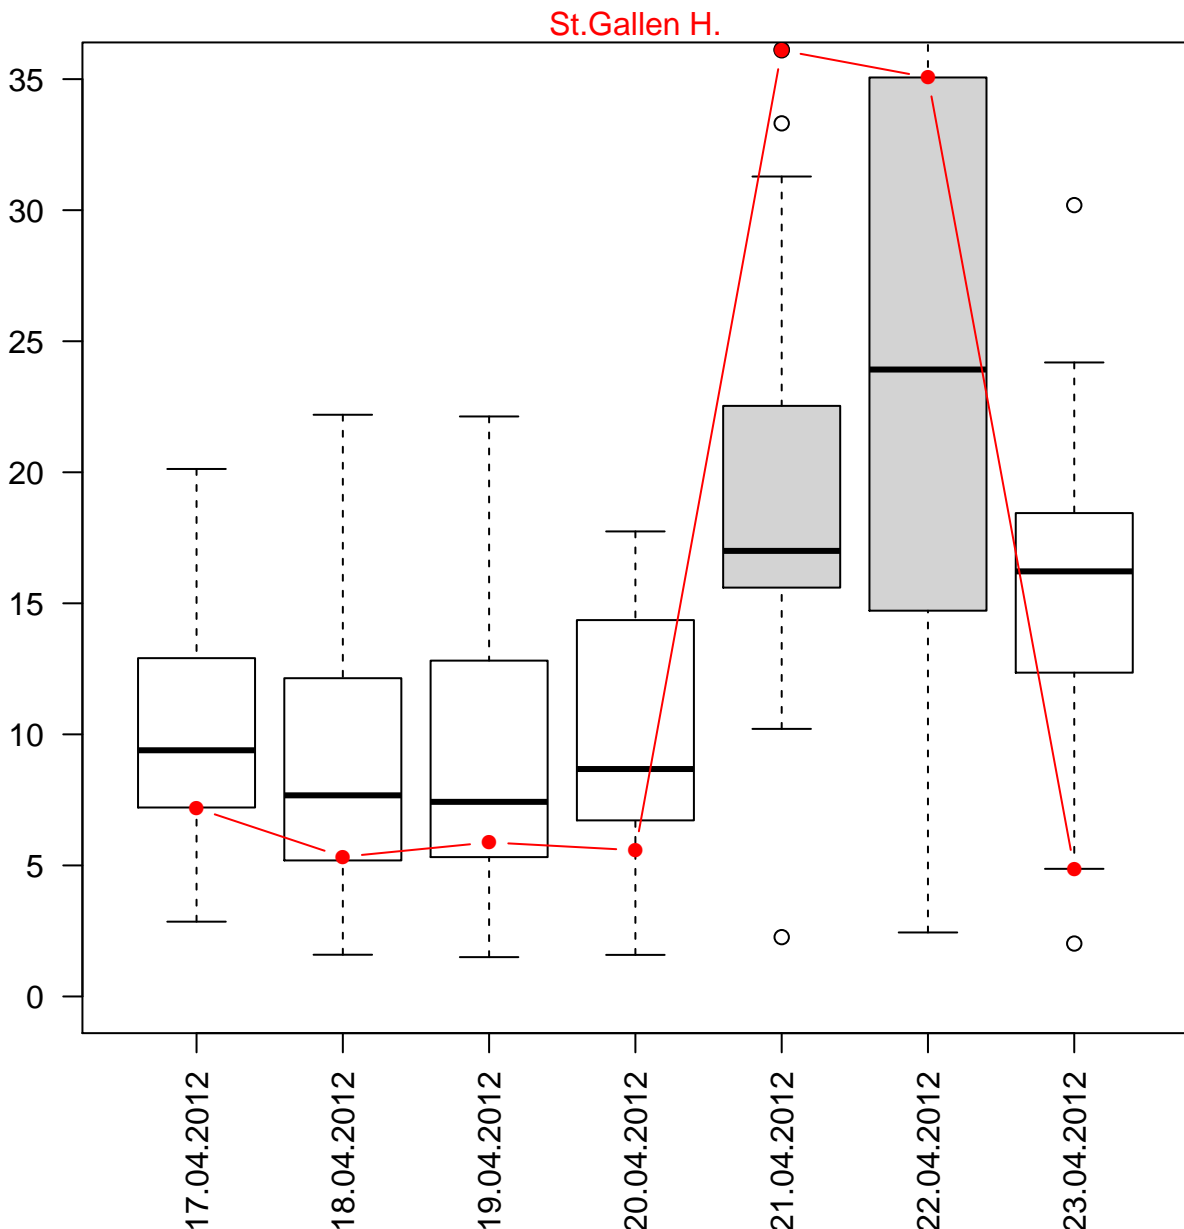

MDMA loads % per weekday