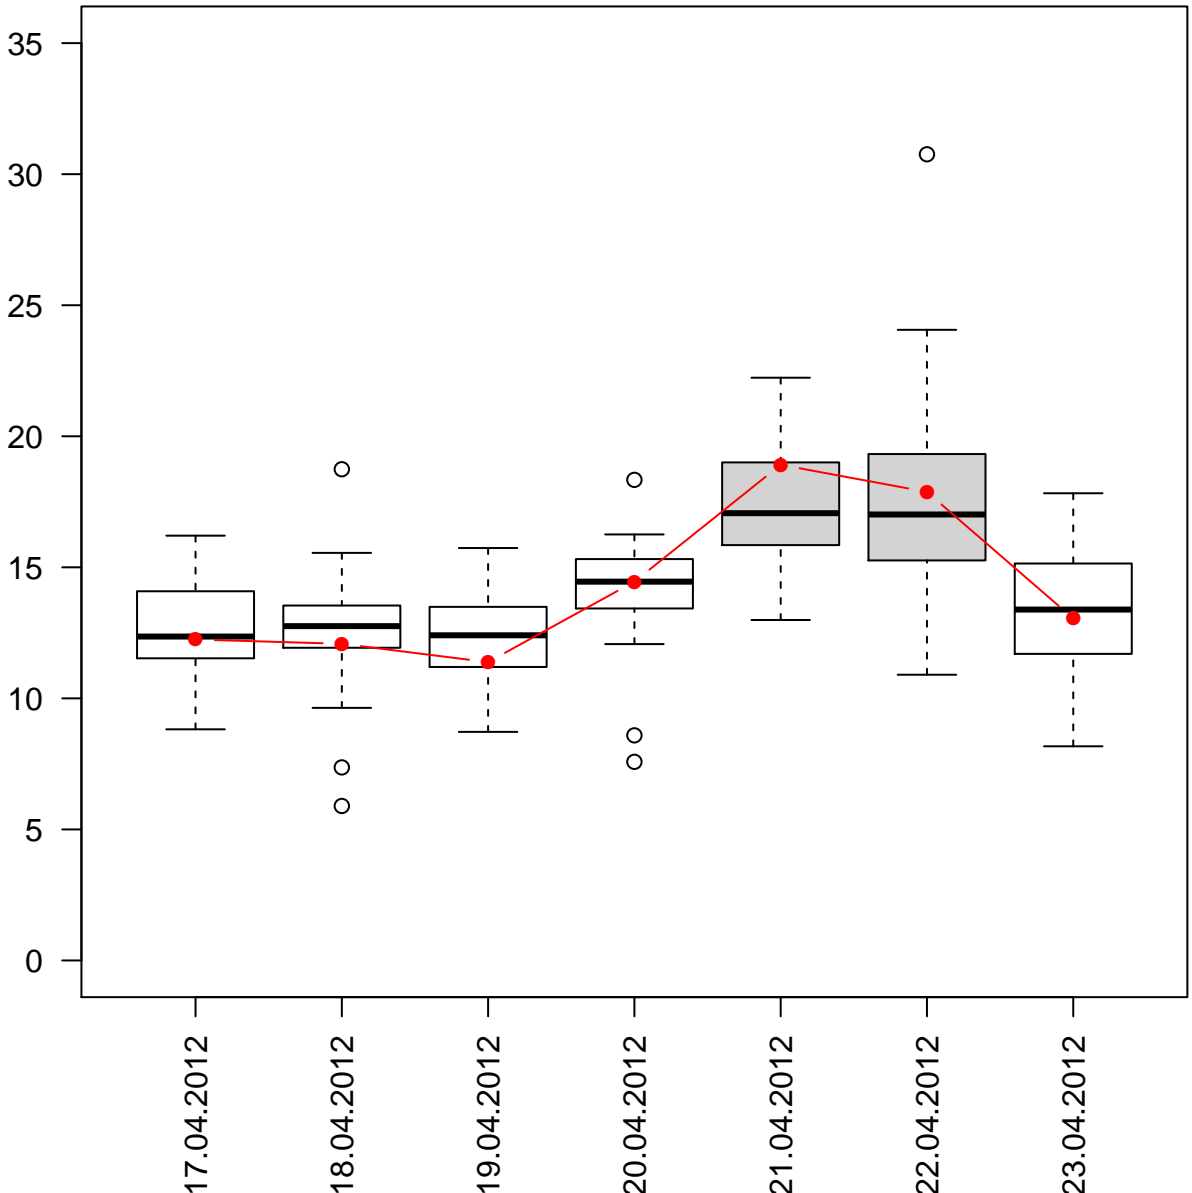

BE loads % per weekday

Utrecht