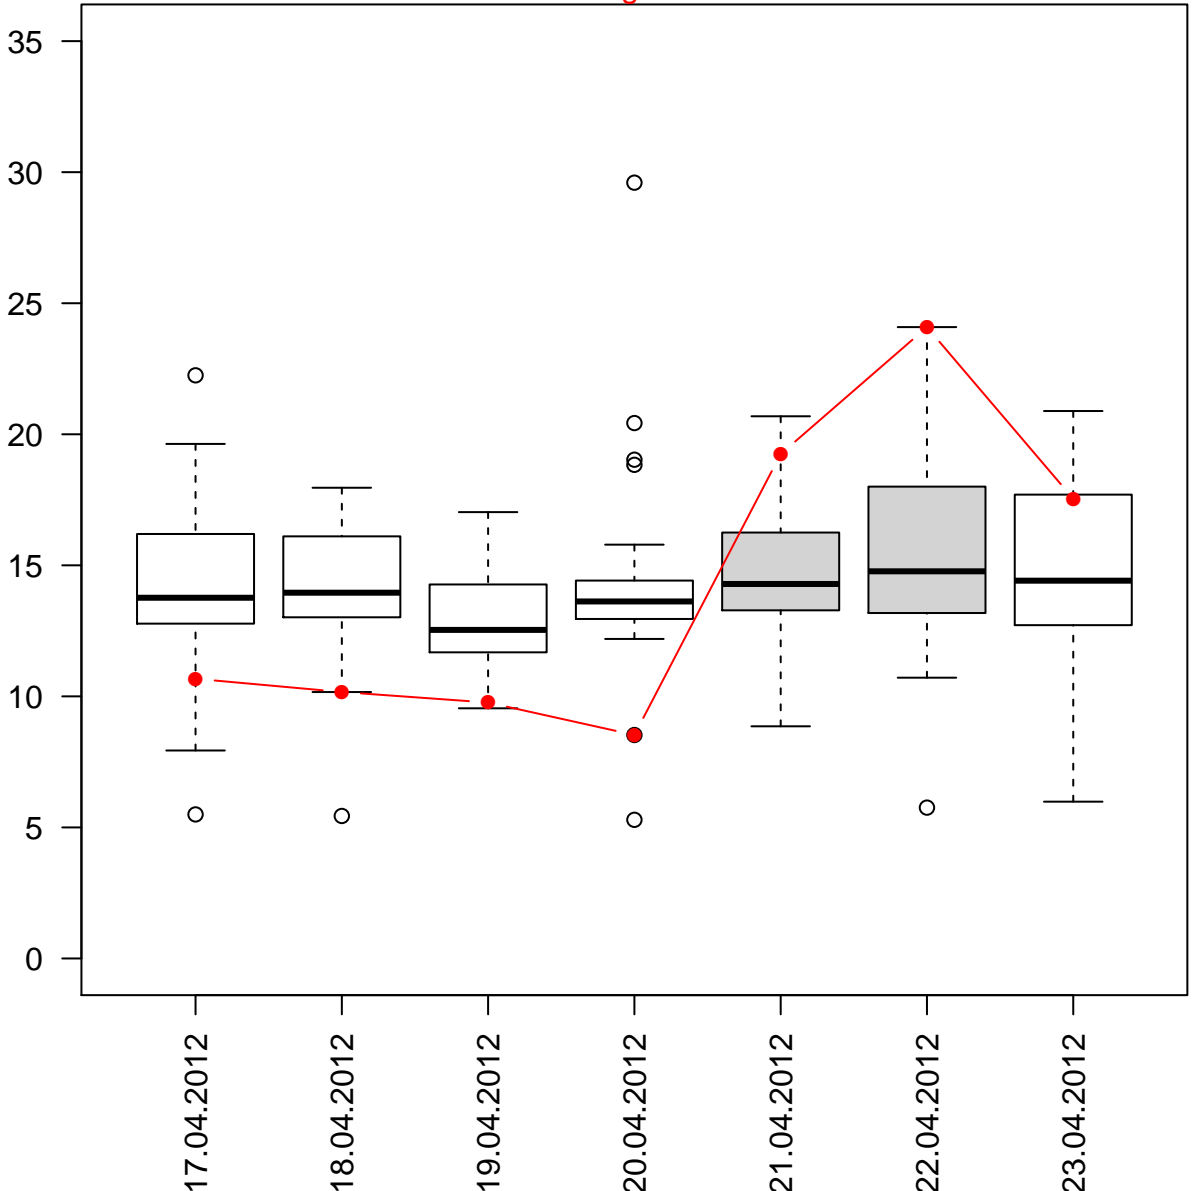

AMP loads % per weekday

Zagreb