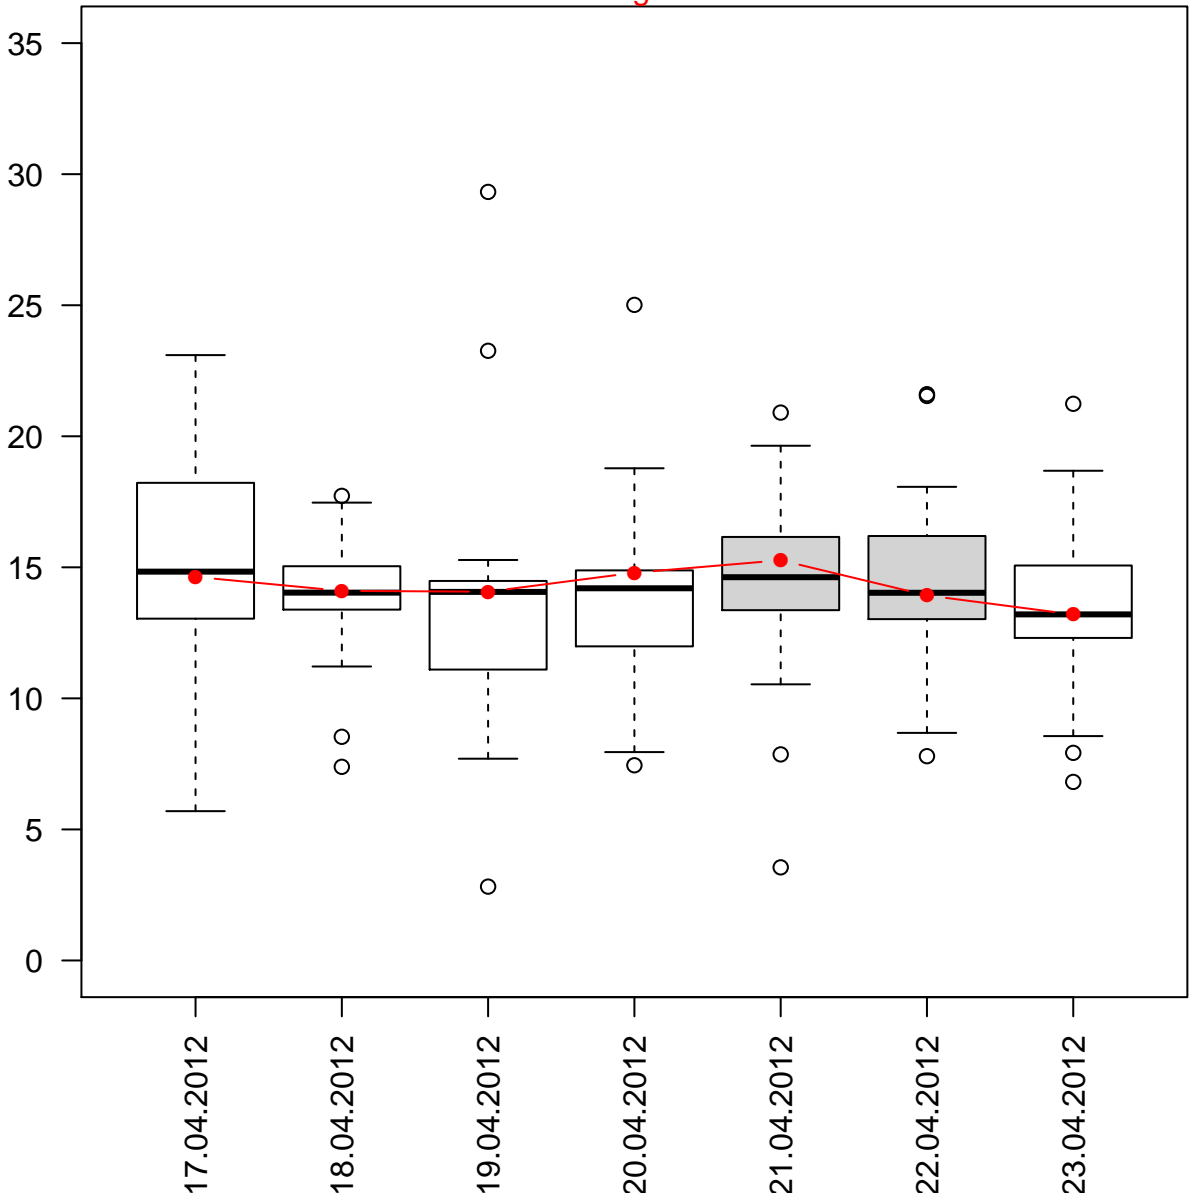

METH loads % per weekday

Prague