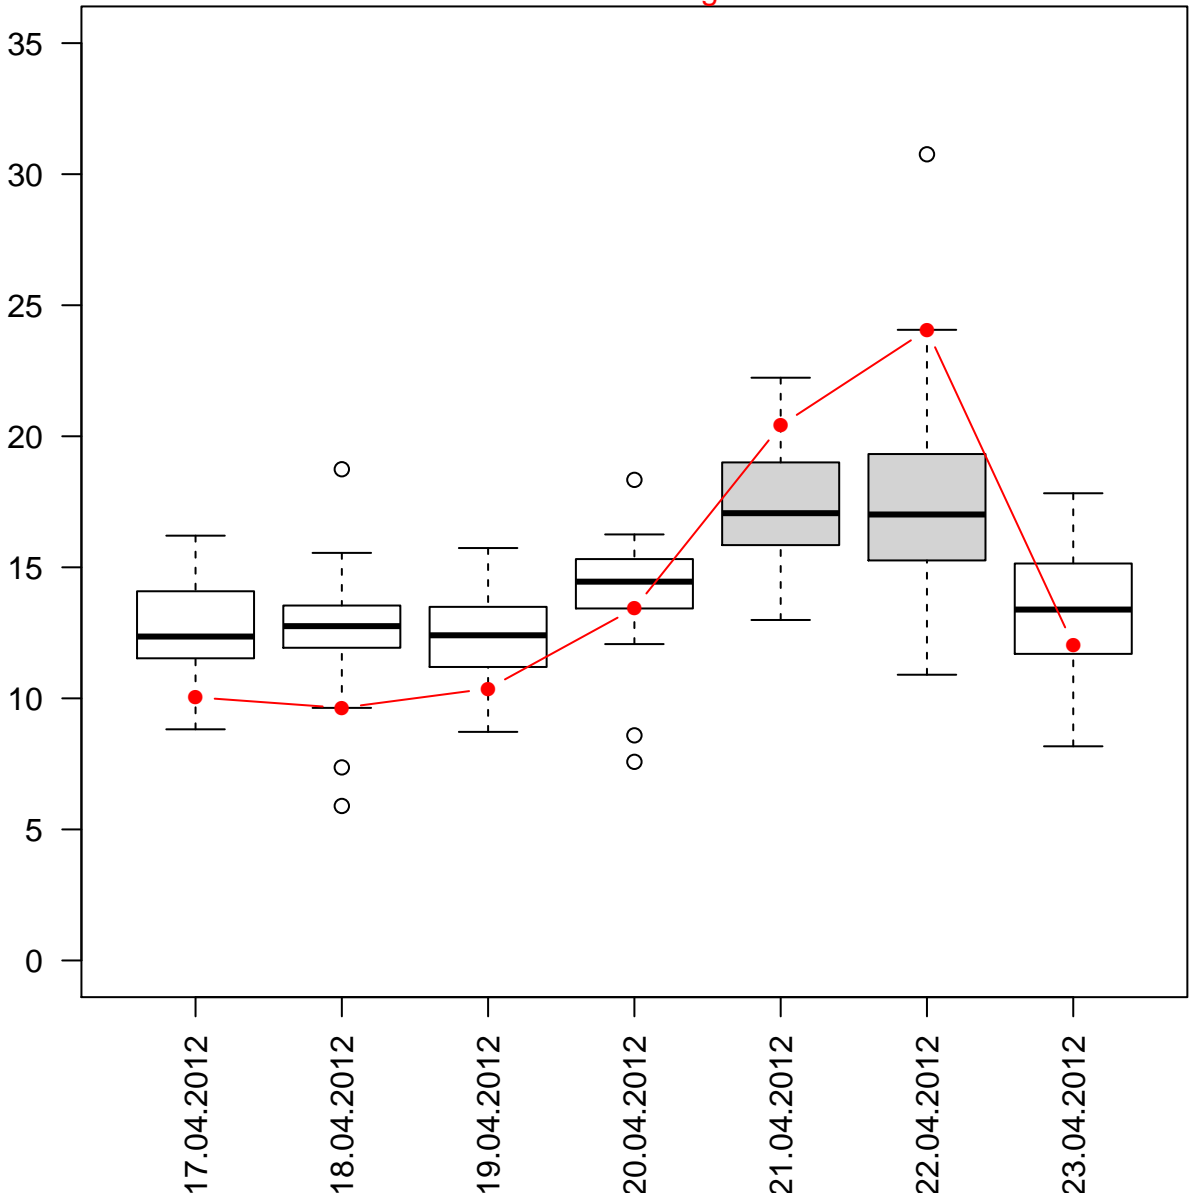

BE loads % per weekday

Gothenburg