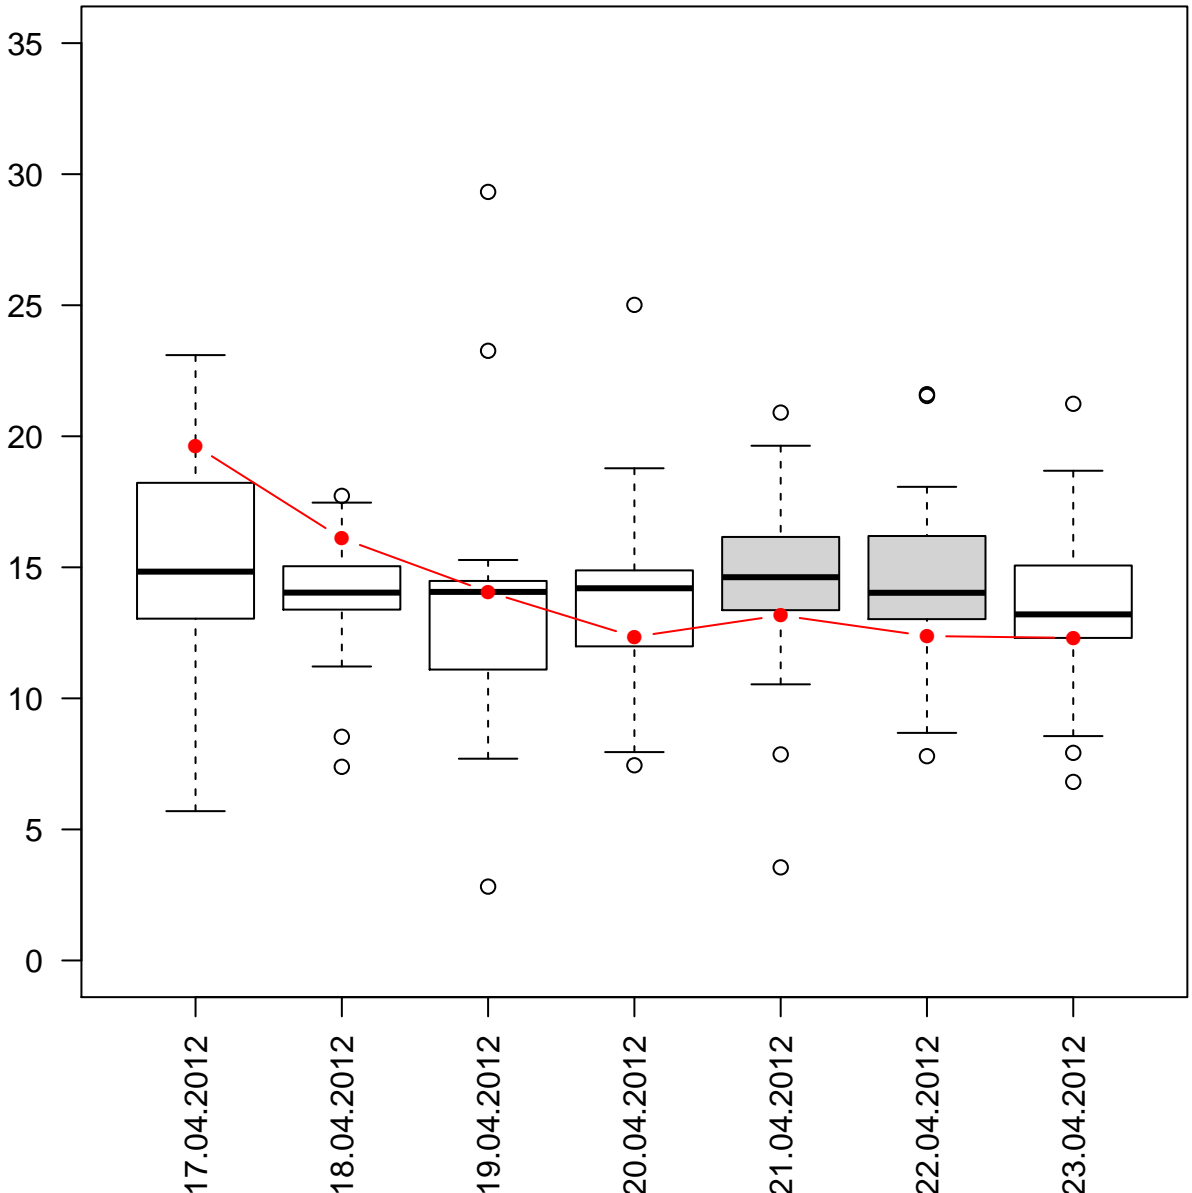

METH loads % per weekday

Basel