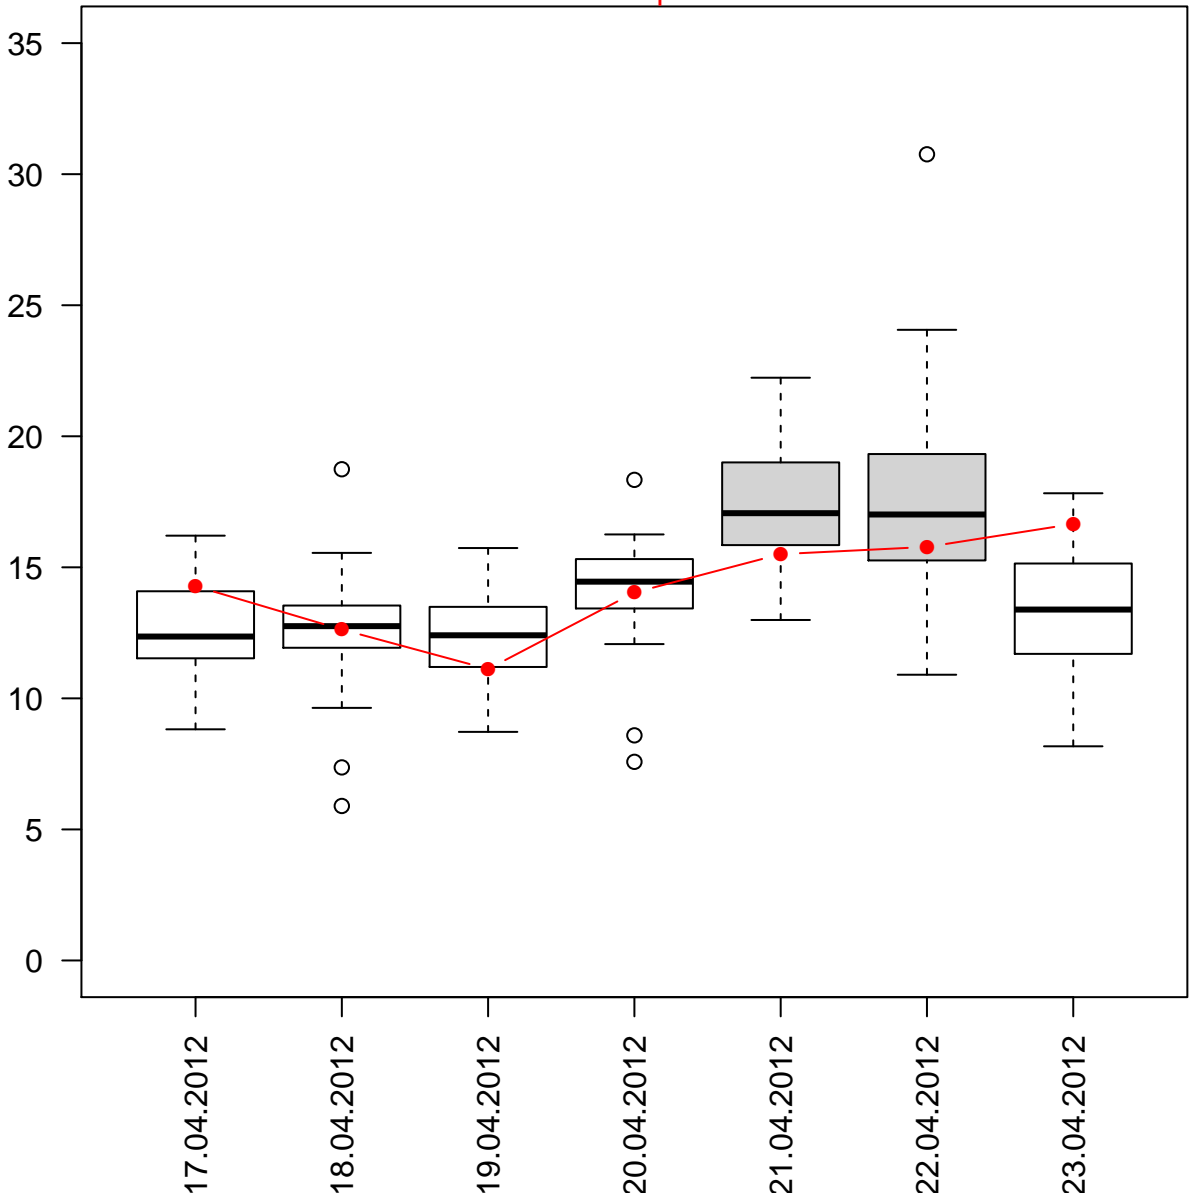

# BE loads % per weekday

Antwerp Z.