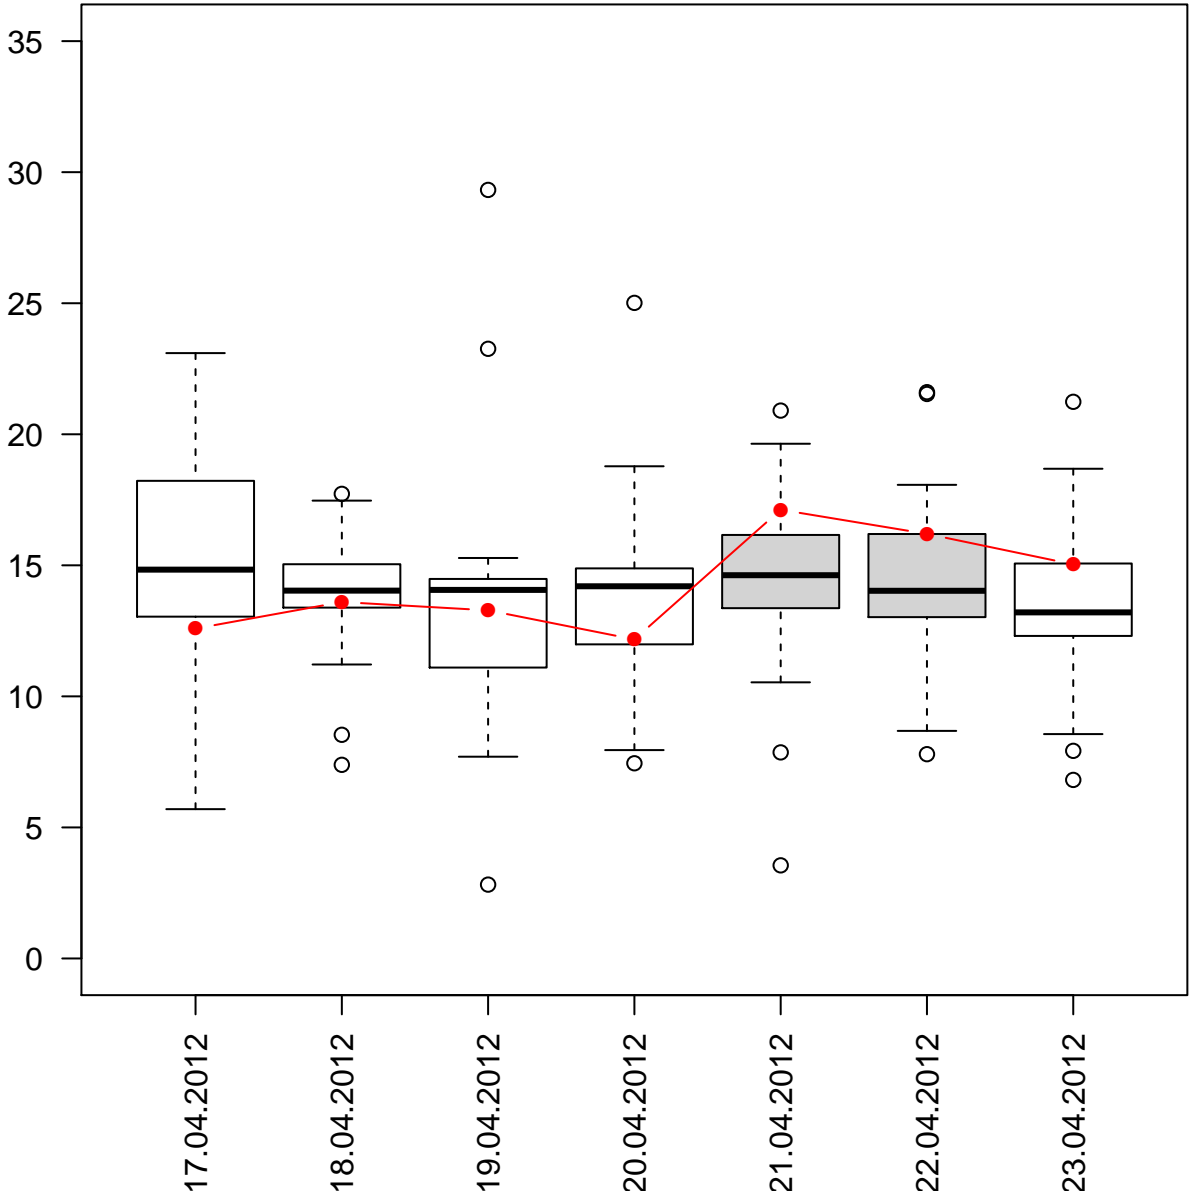

METH loads % per weekday

Milan