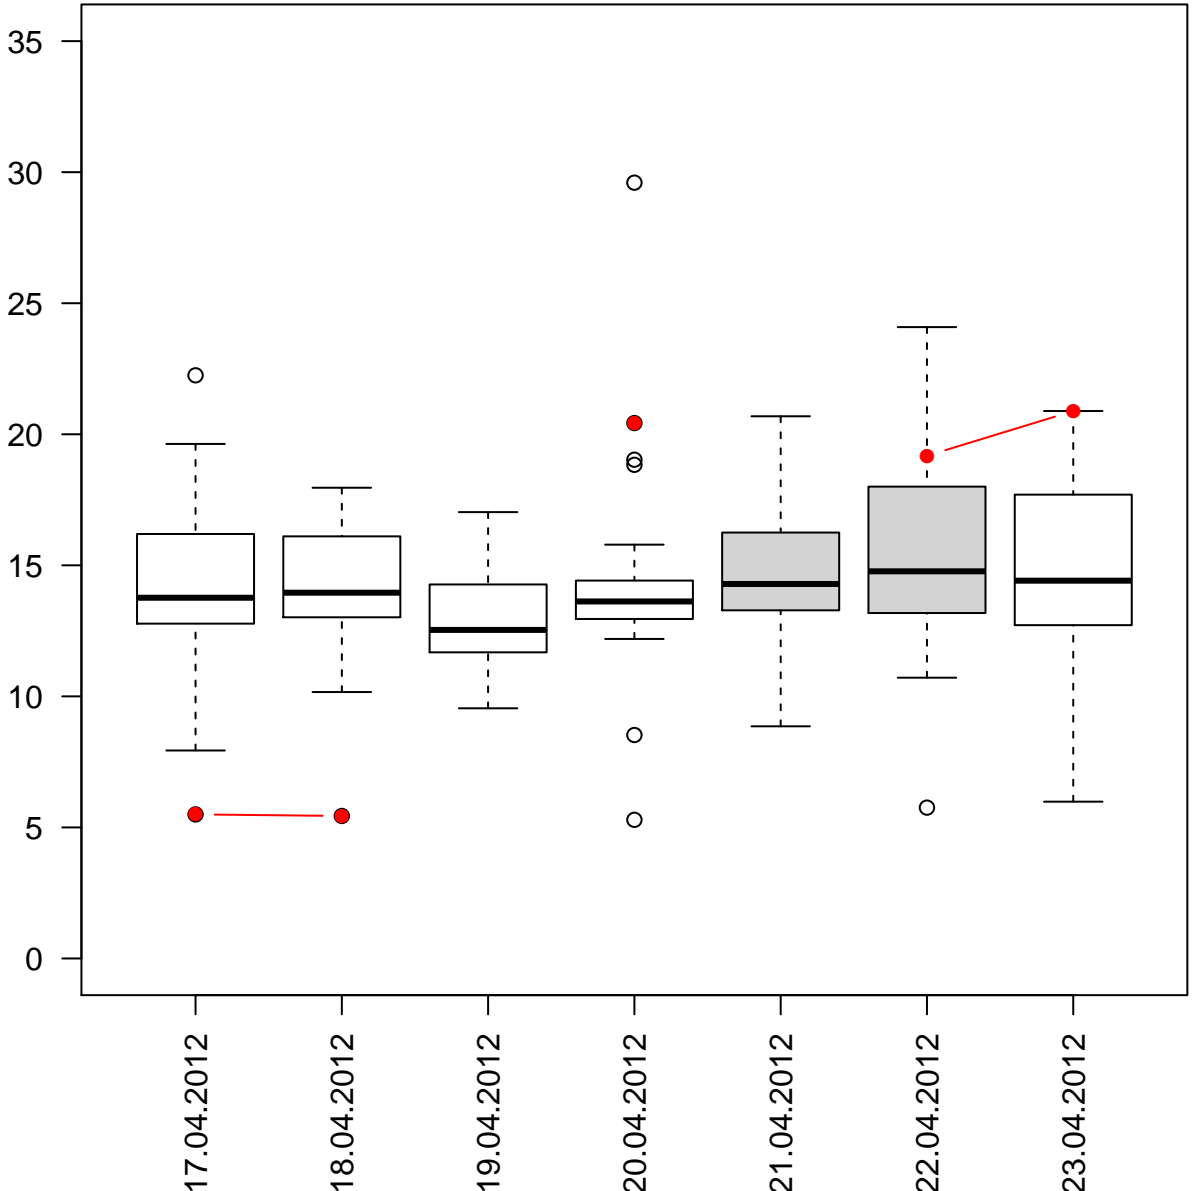

AMP loads % per weekday

Geneva