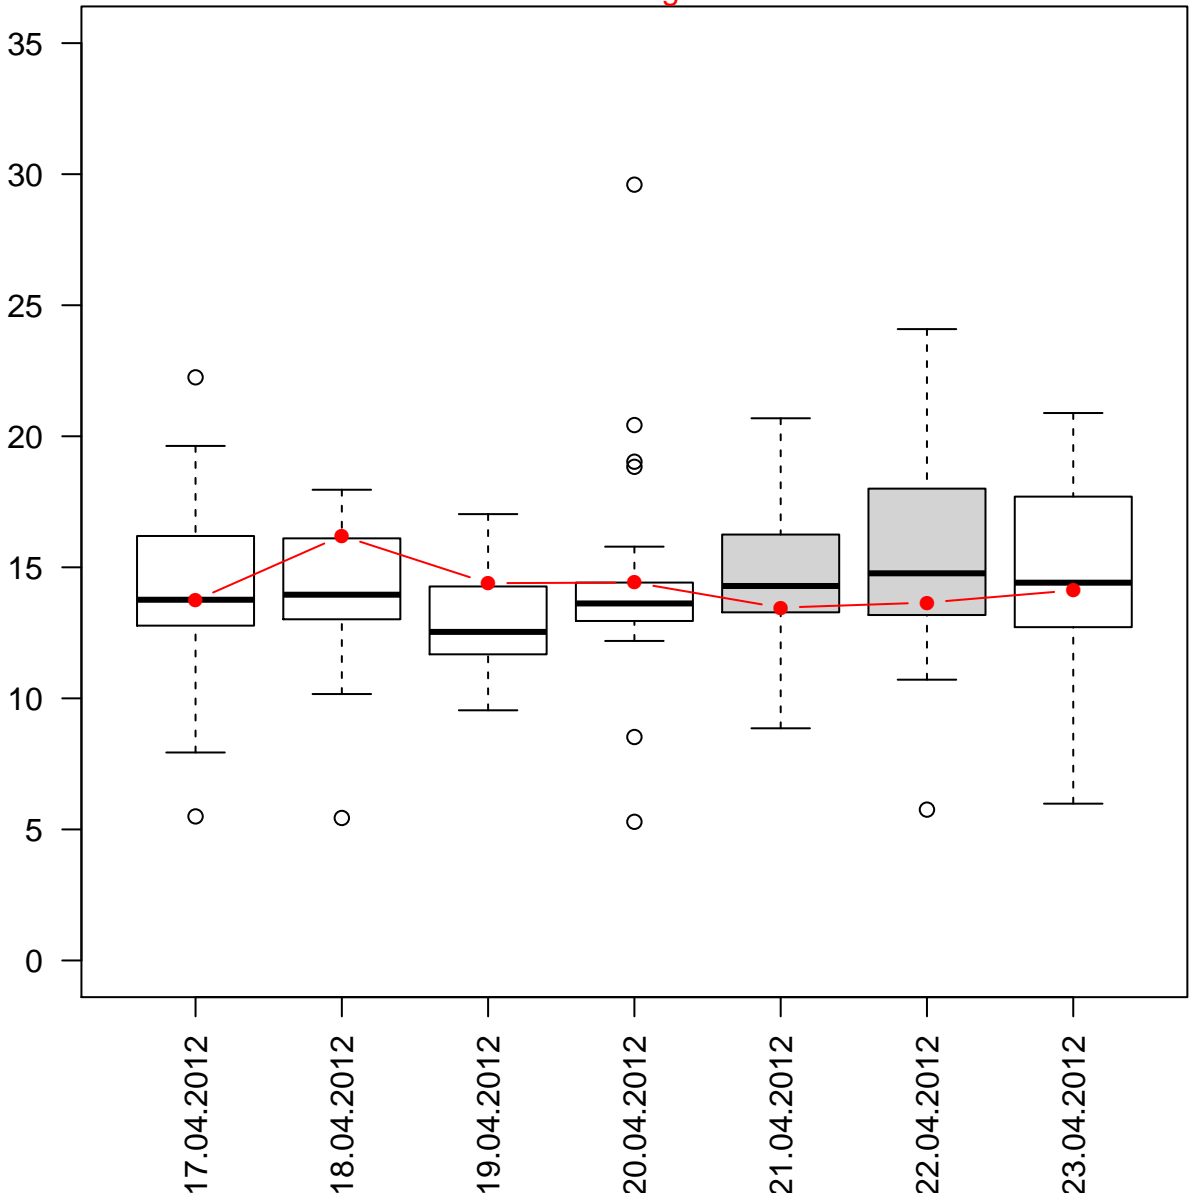

AMP loads % per weekday

Santiago