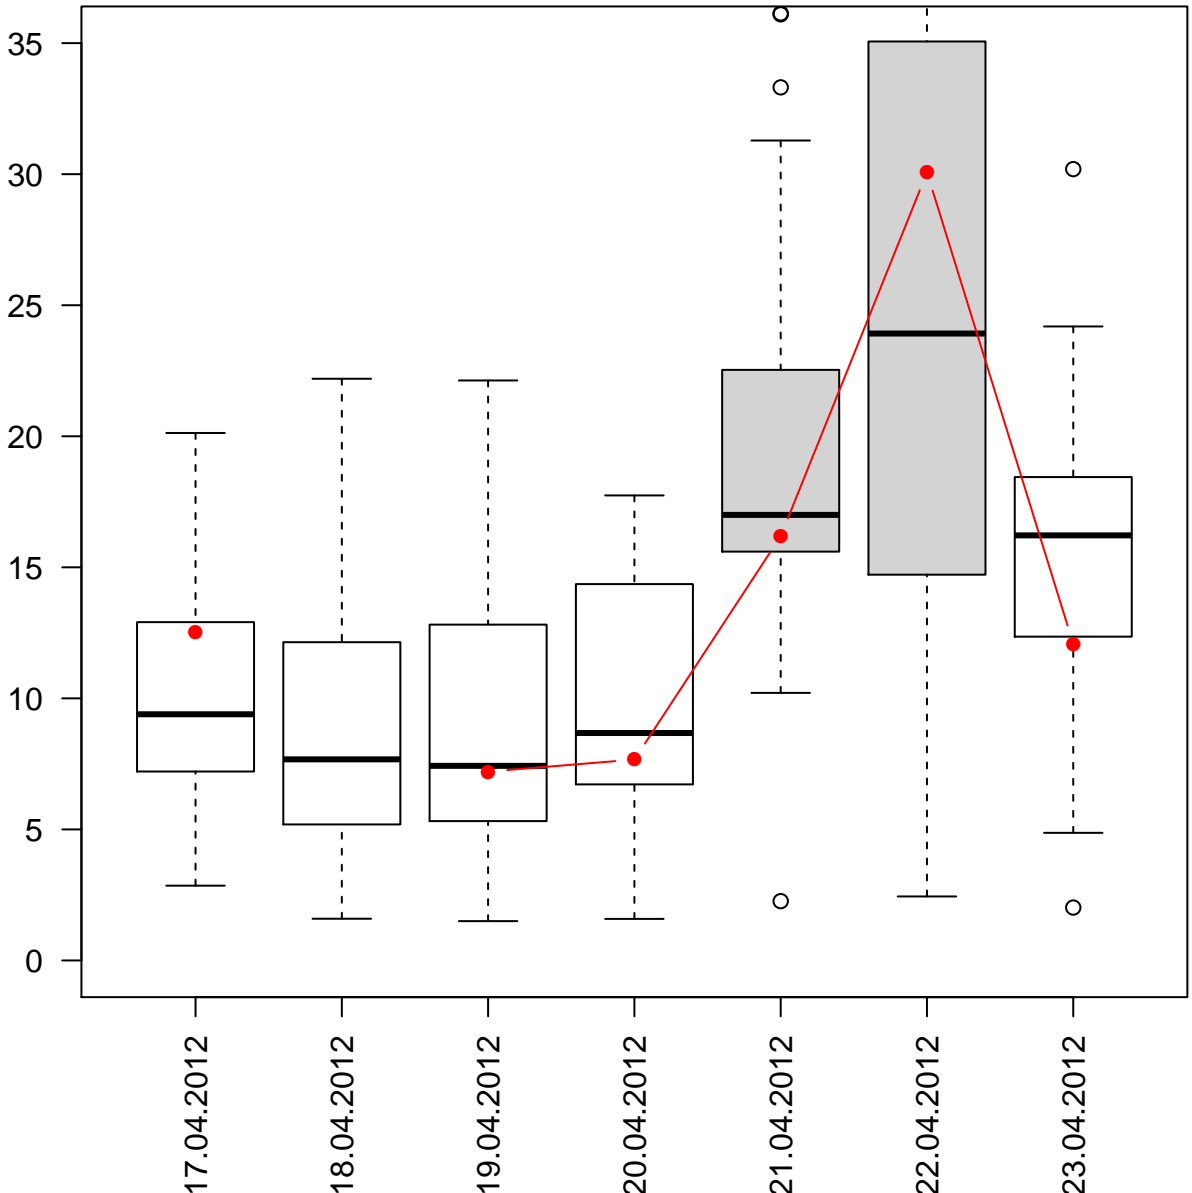

MDMA loads % per weekday

Amsterdam