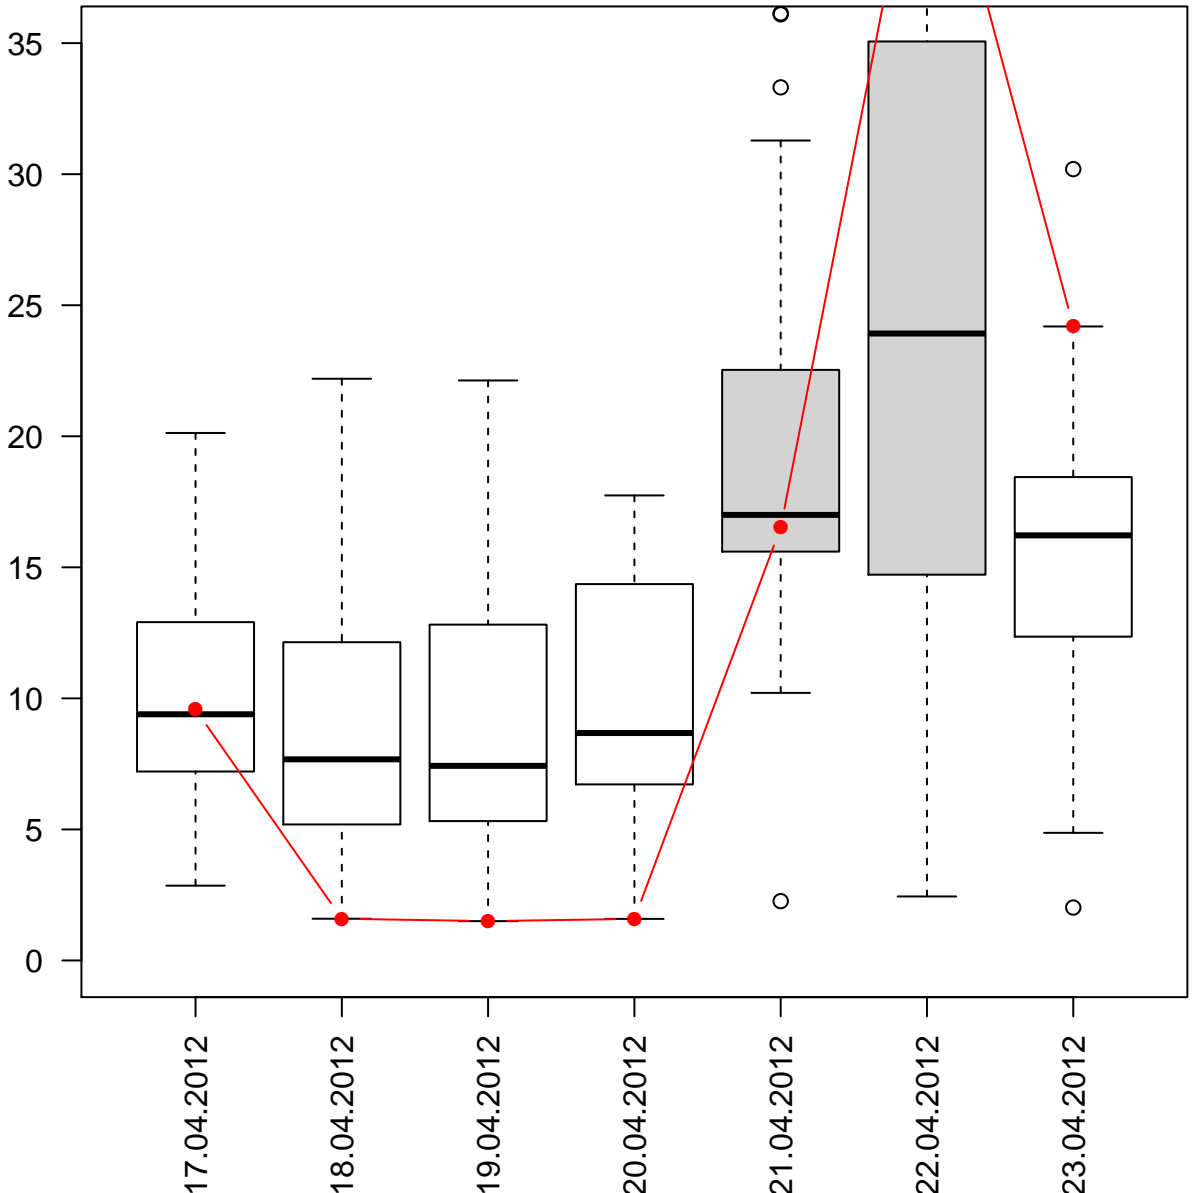

MDMA loads % per weekday

Zurich