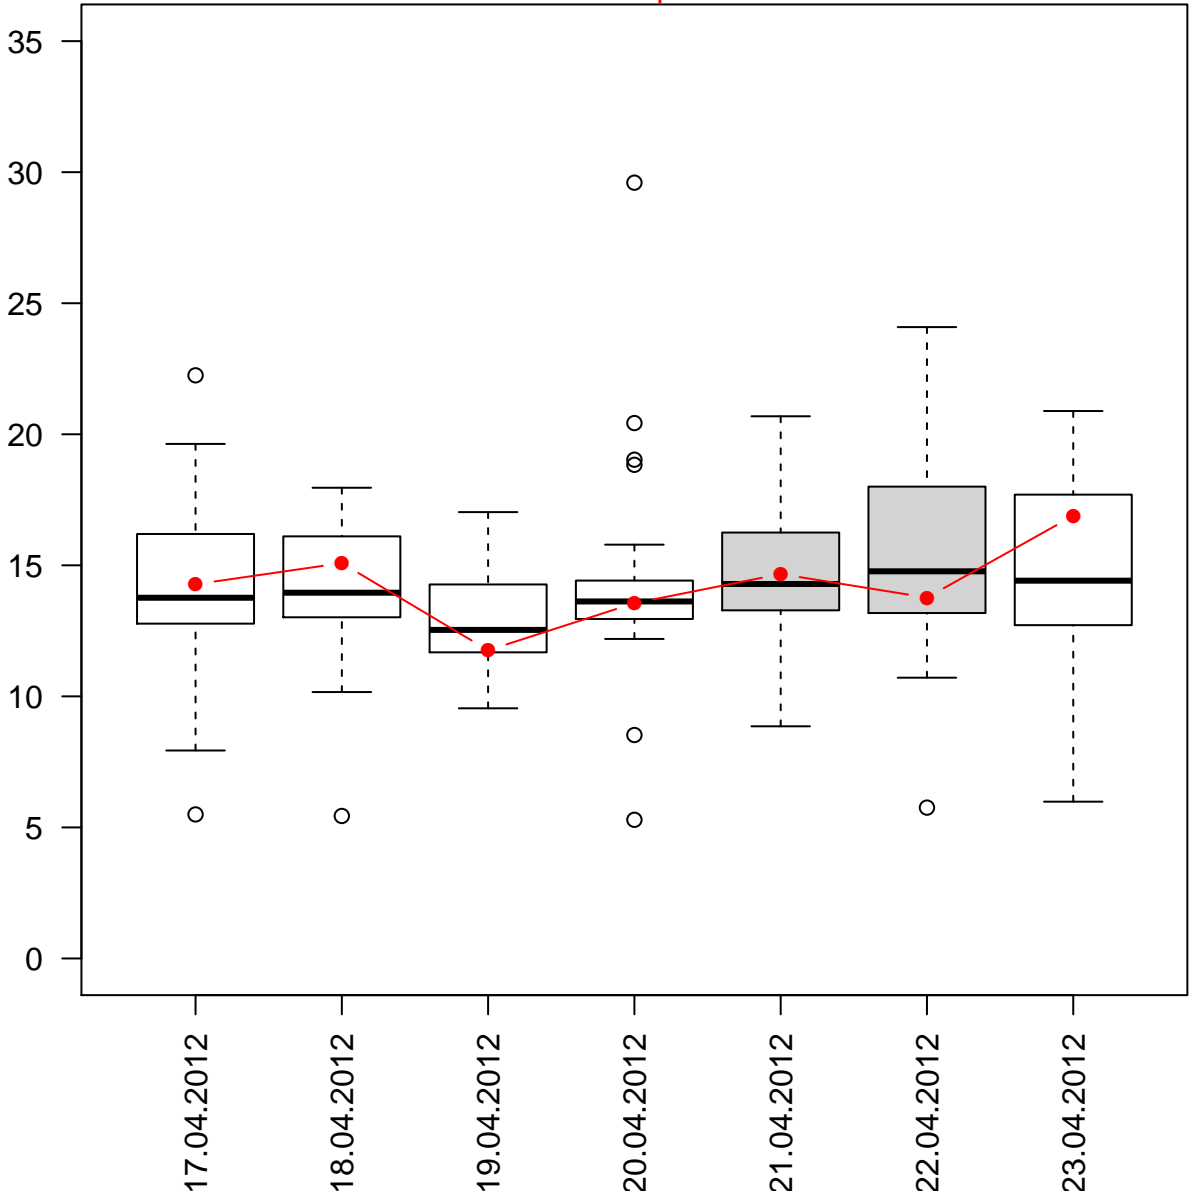

AMP loads % per weekday

Antwerp Z.