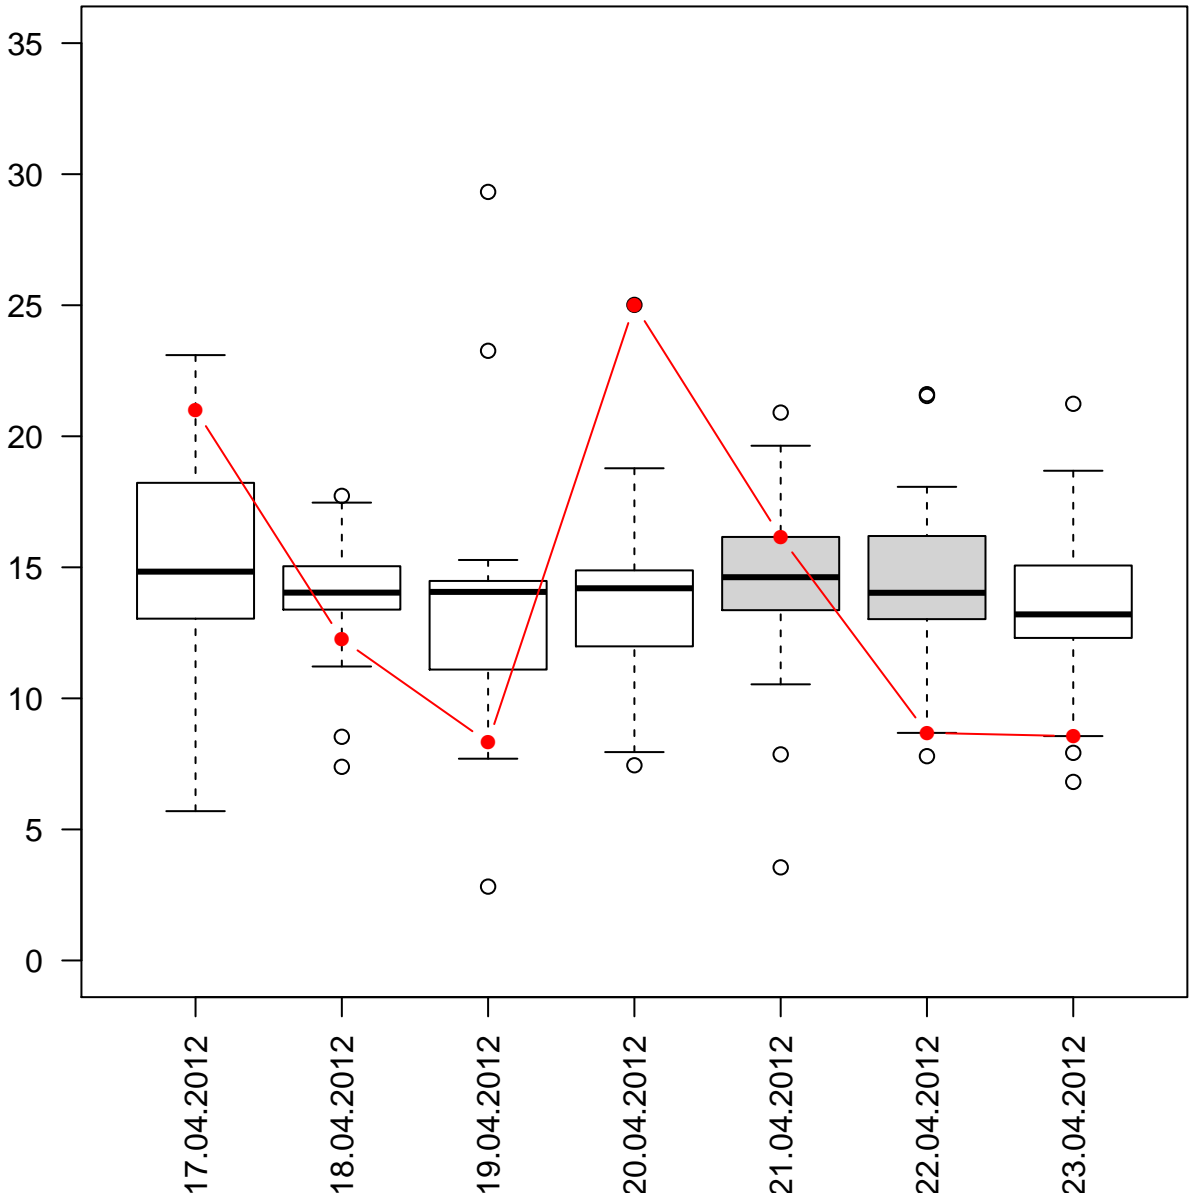

METH loads % per weekday

Utrecht