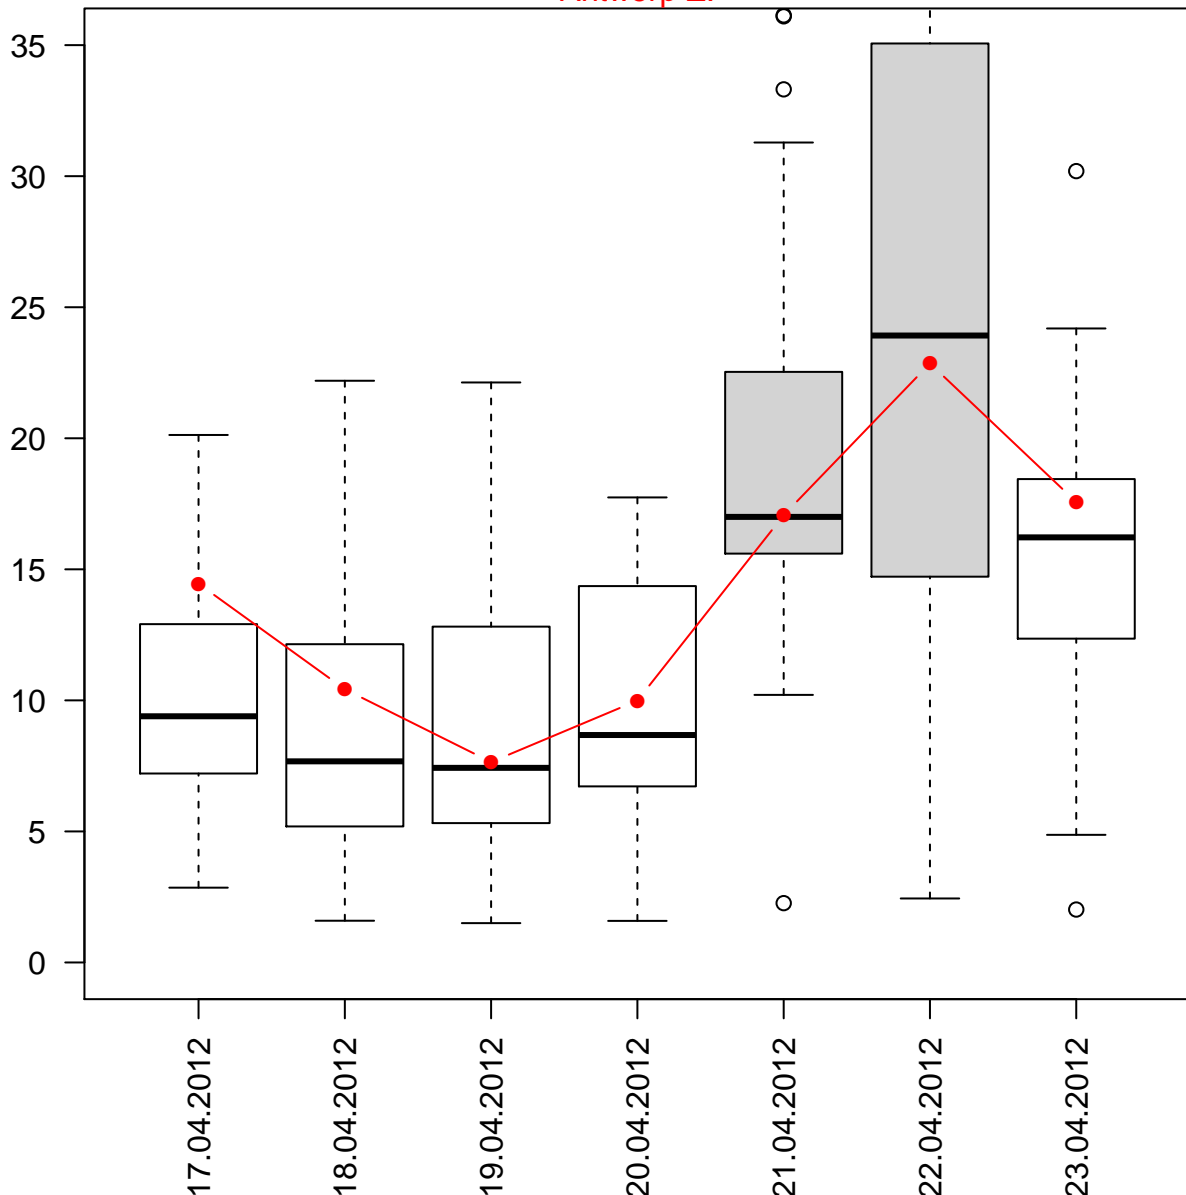

MDMA loads % per weekday

Antwerp Z.