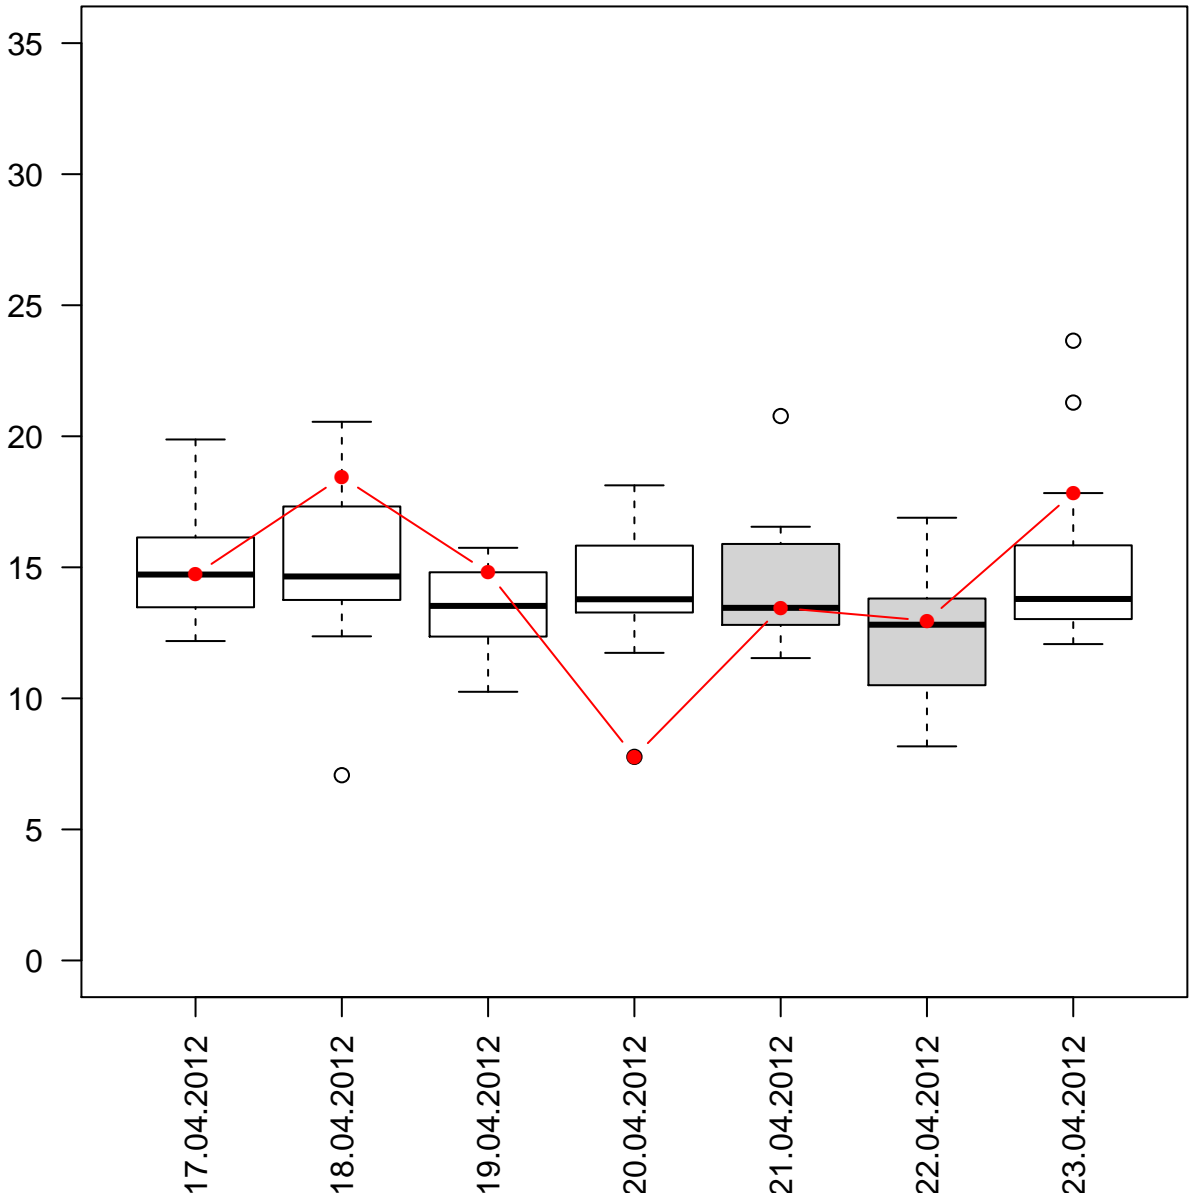

THC-COOH loads % per weekday

Budweis