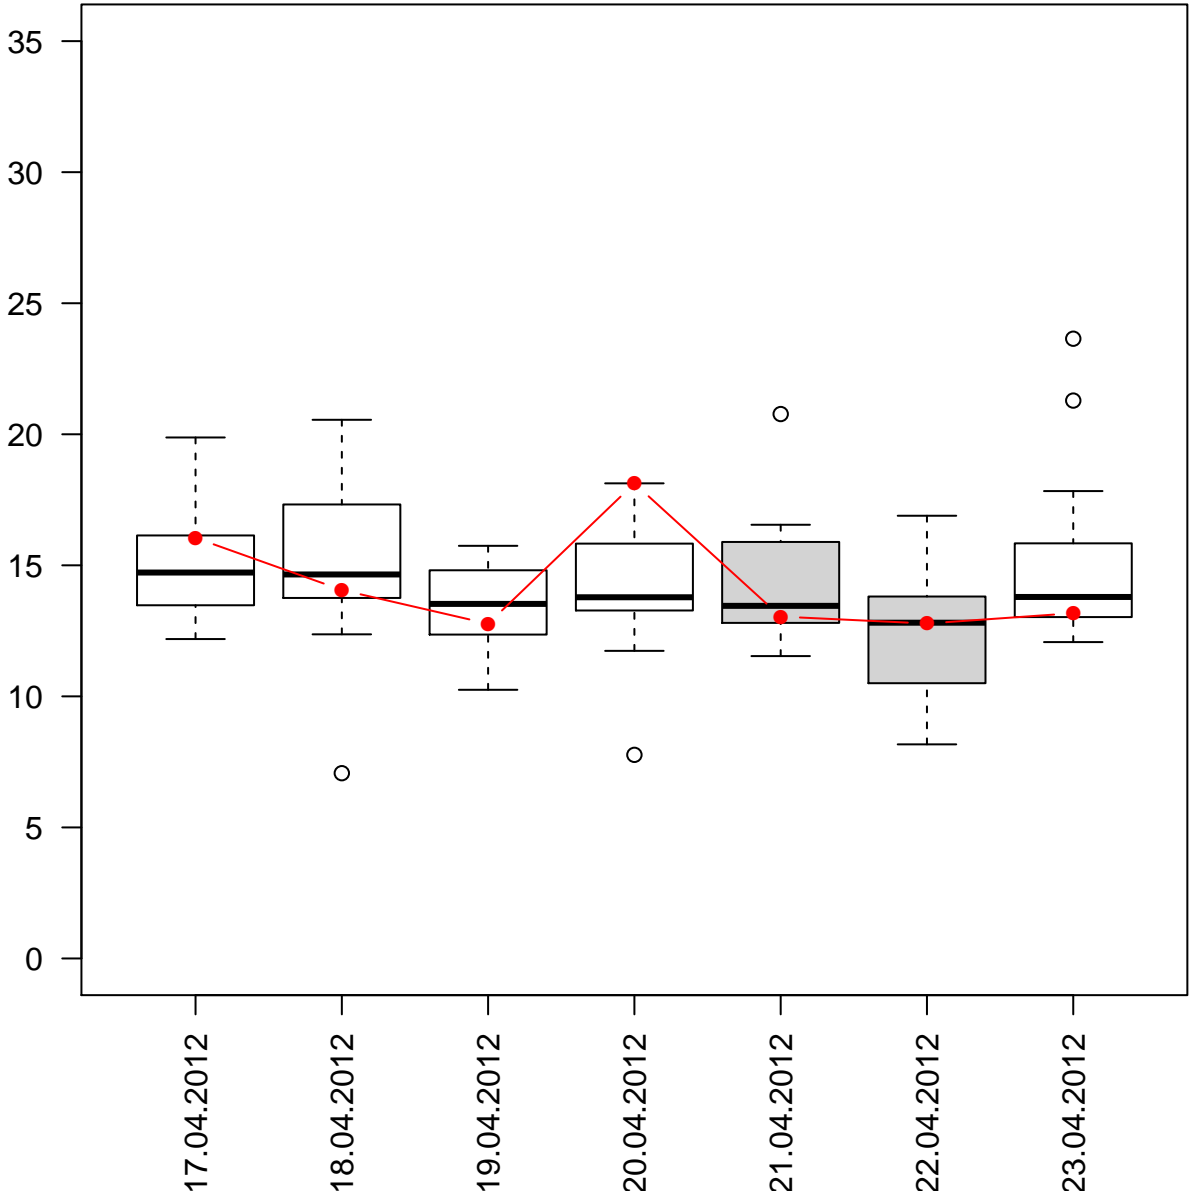

THC-COOH loads % per weekday

Utrecht