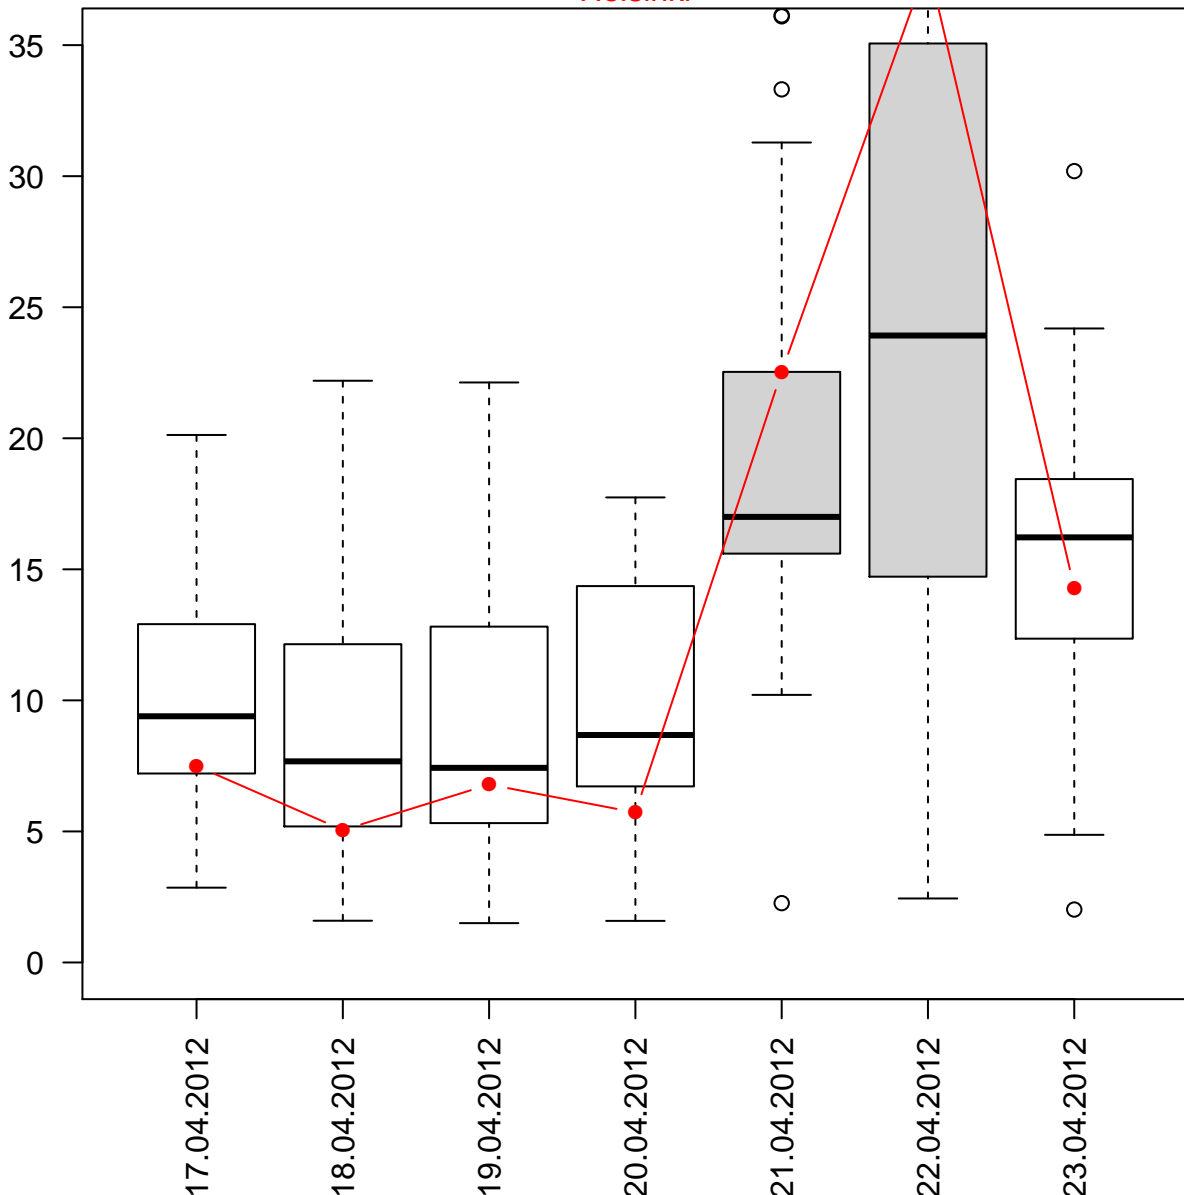

MDMA loads % per weekday

Helsinki