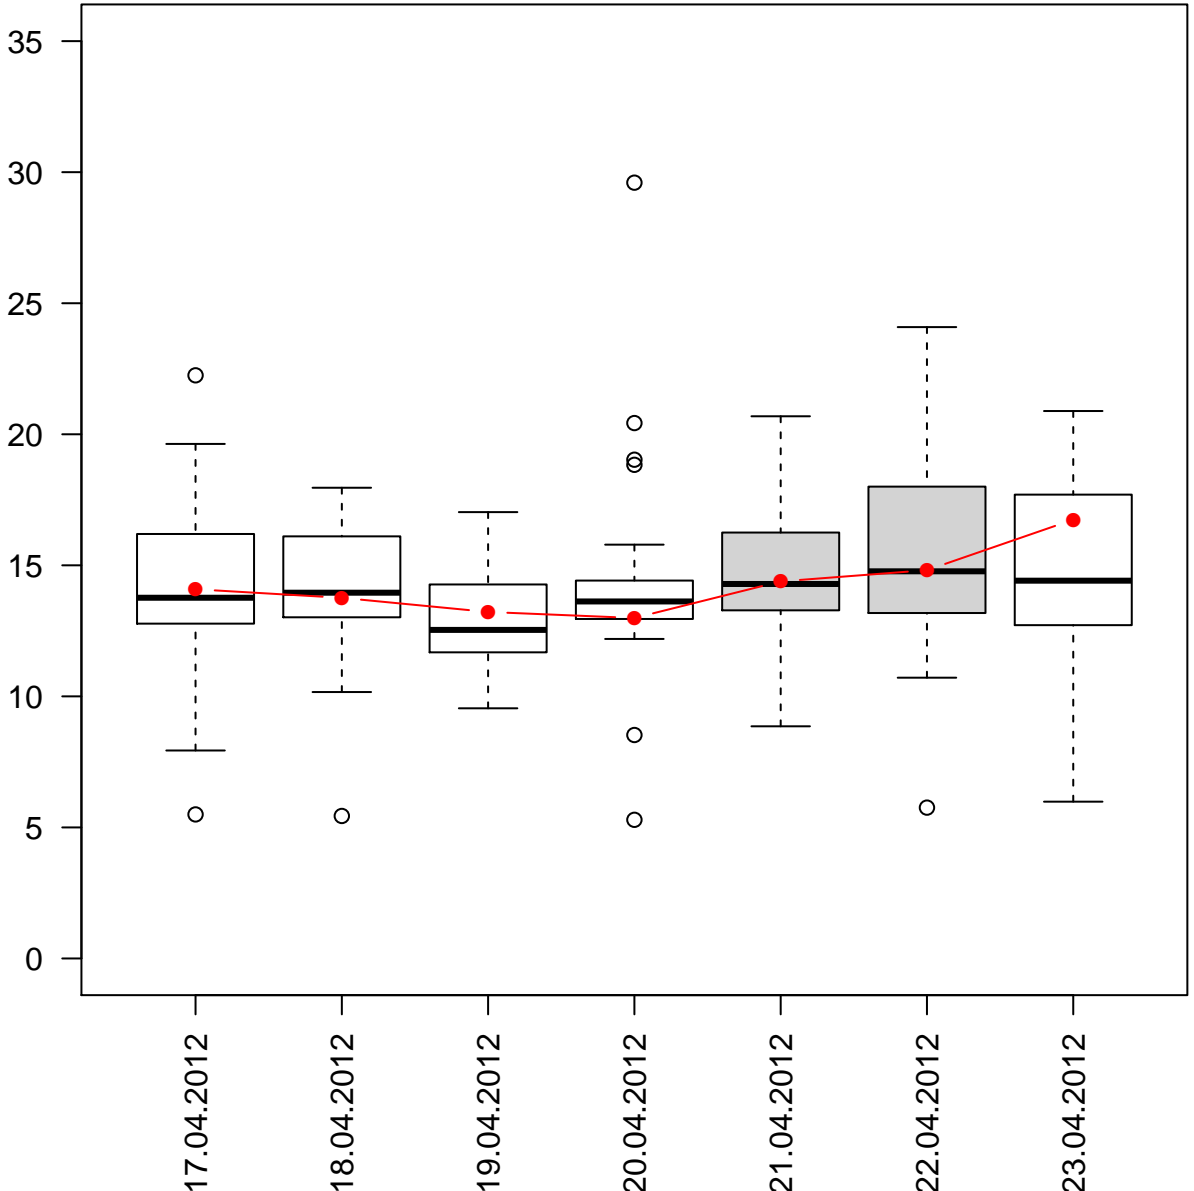

AMP loads % per weekday

Umeå