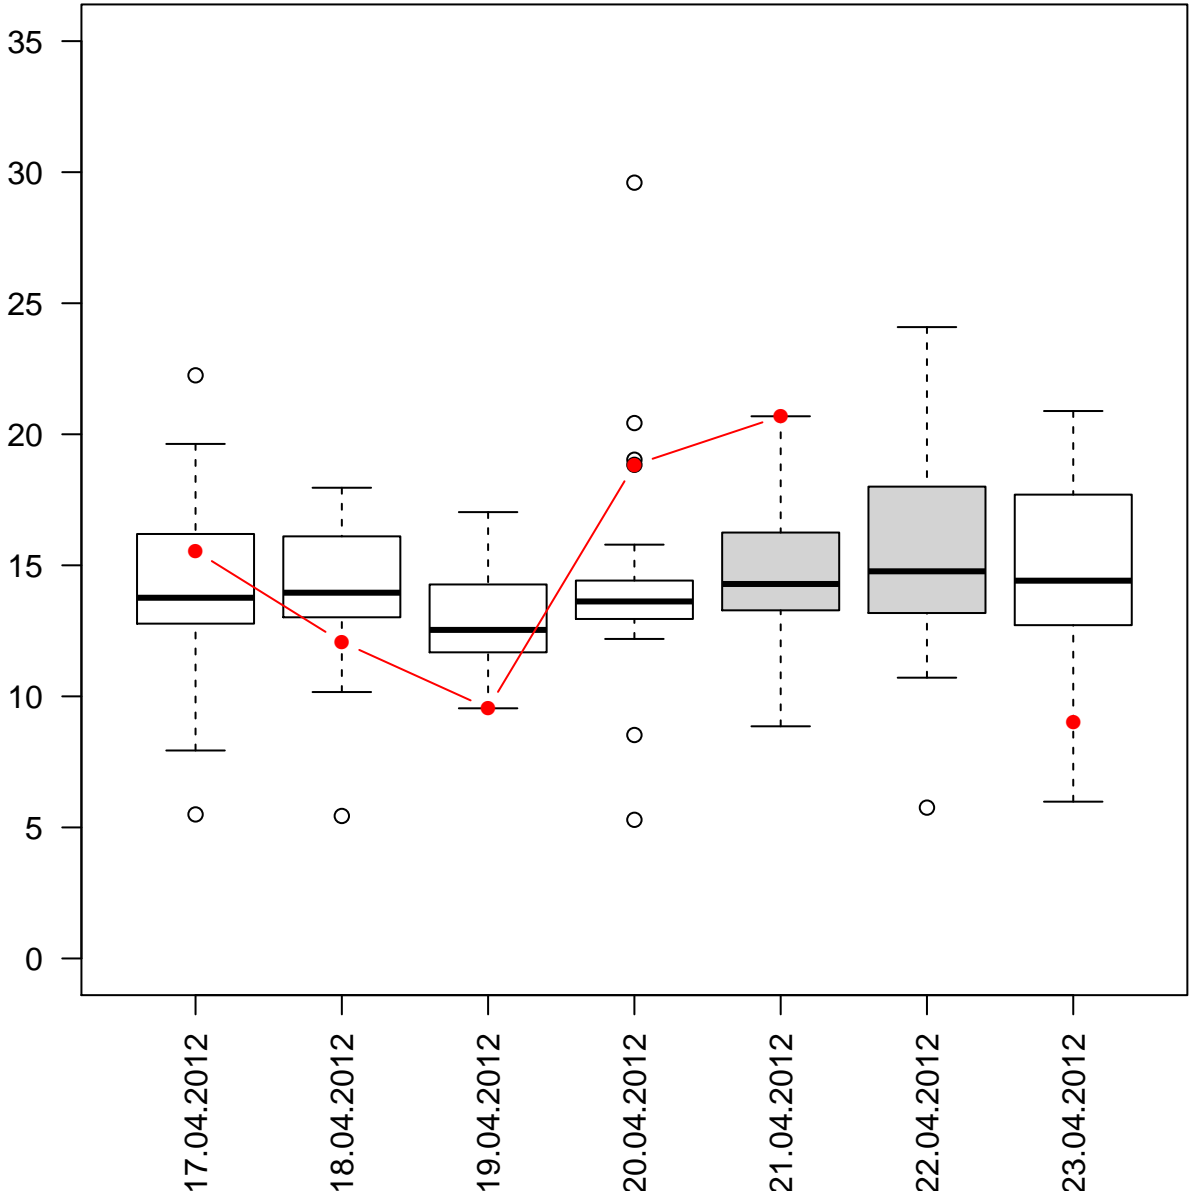

AMP loads % per weekday

Oslo