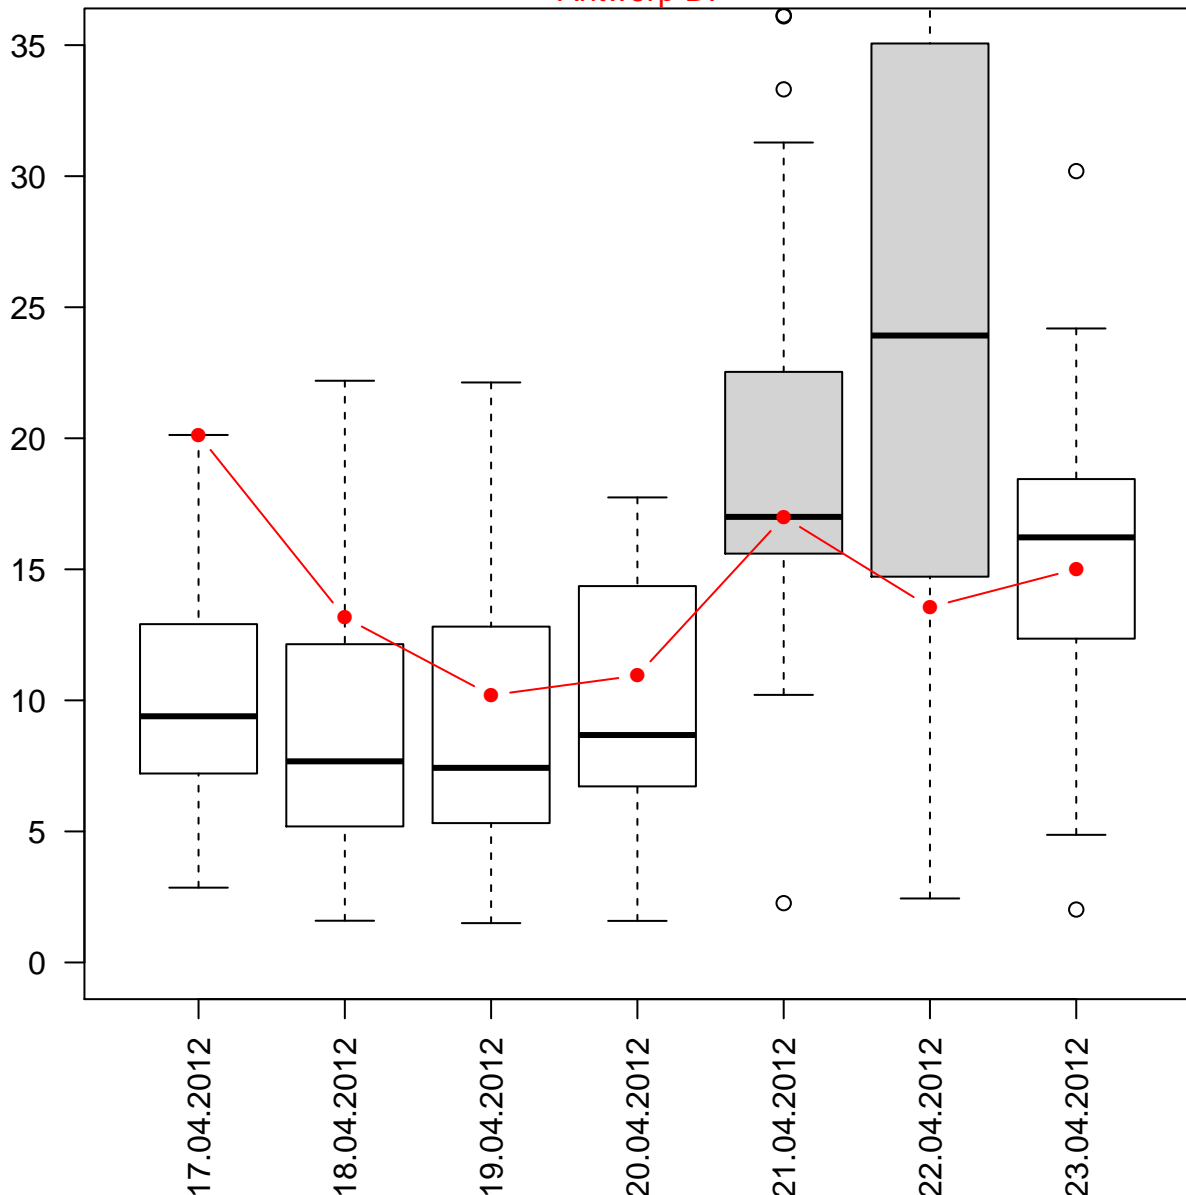

MDMA loads % per weekday

Antwerp D.