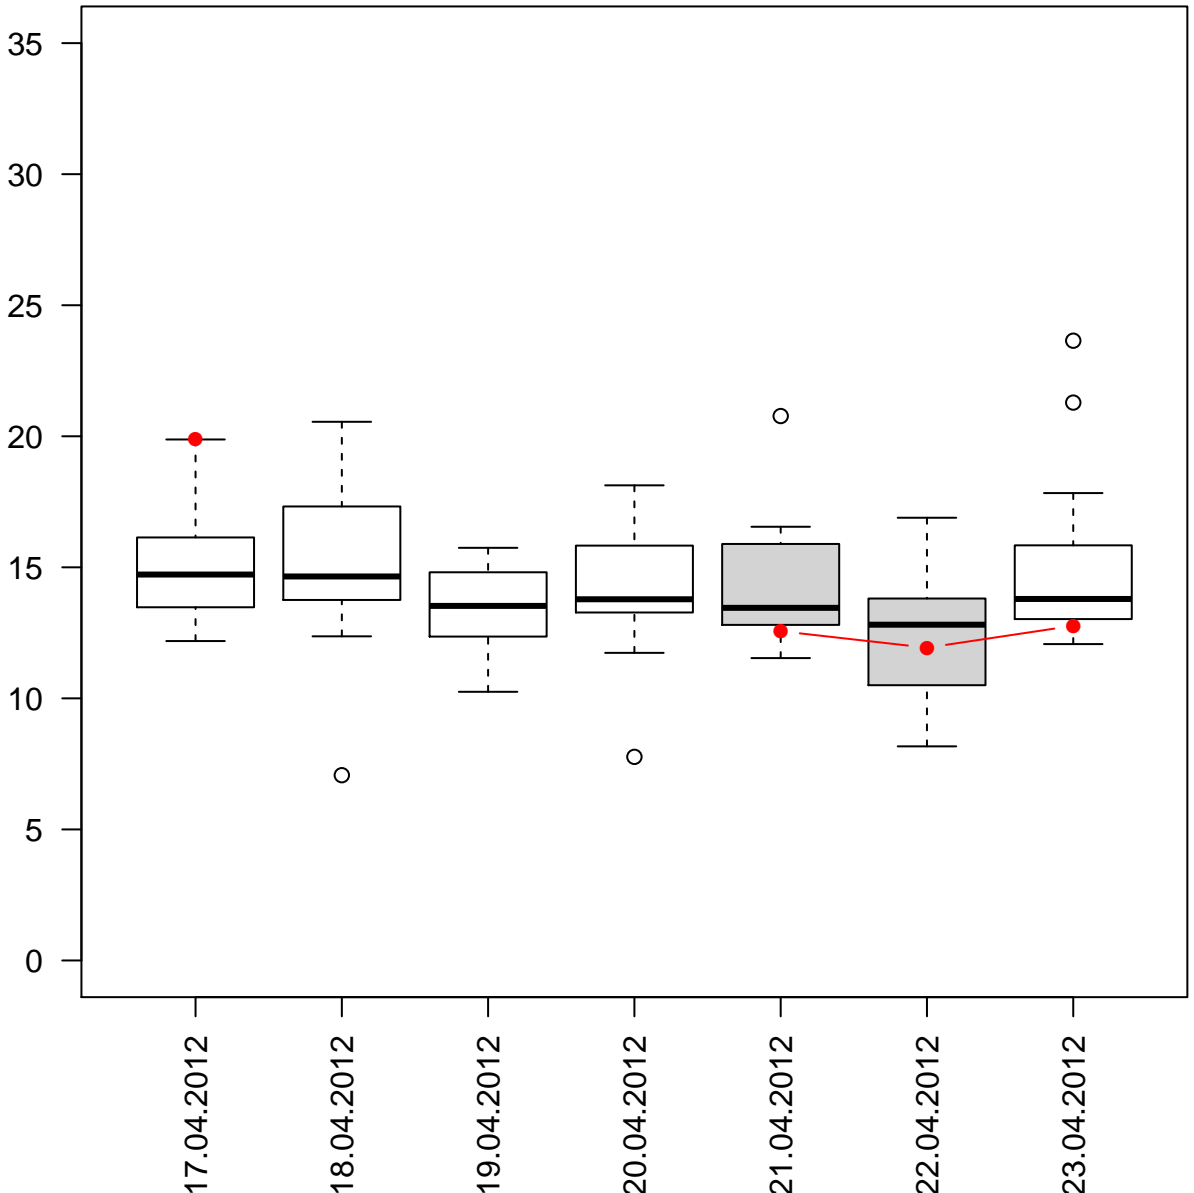

THC-COOH loads % per weekday

Paris