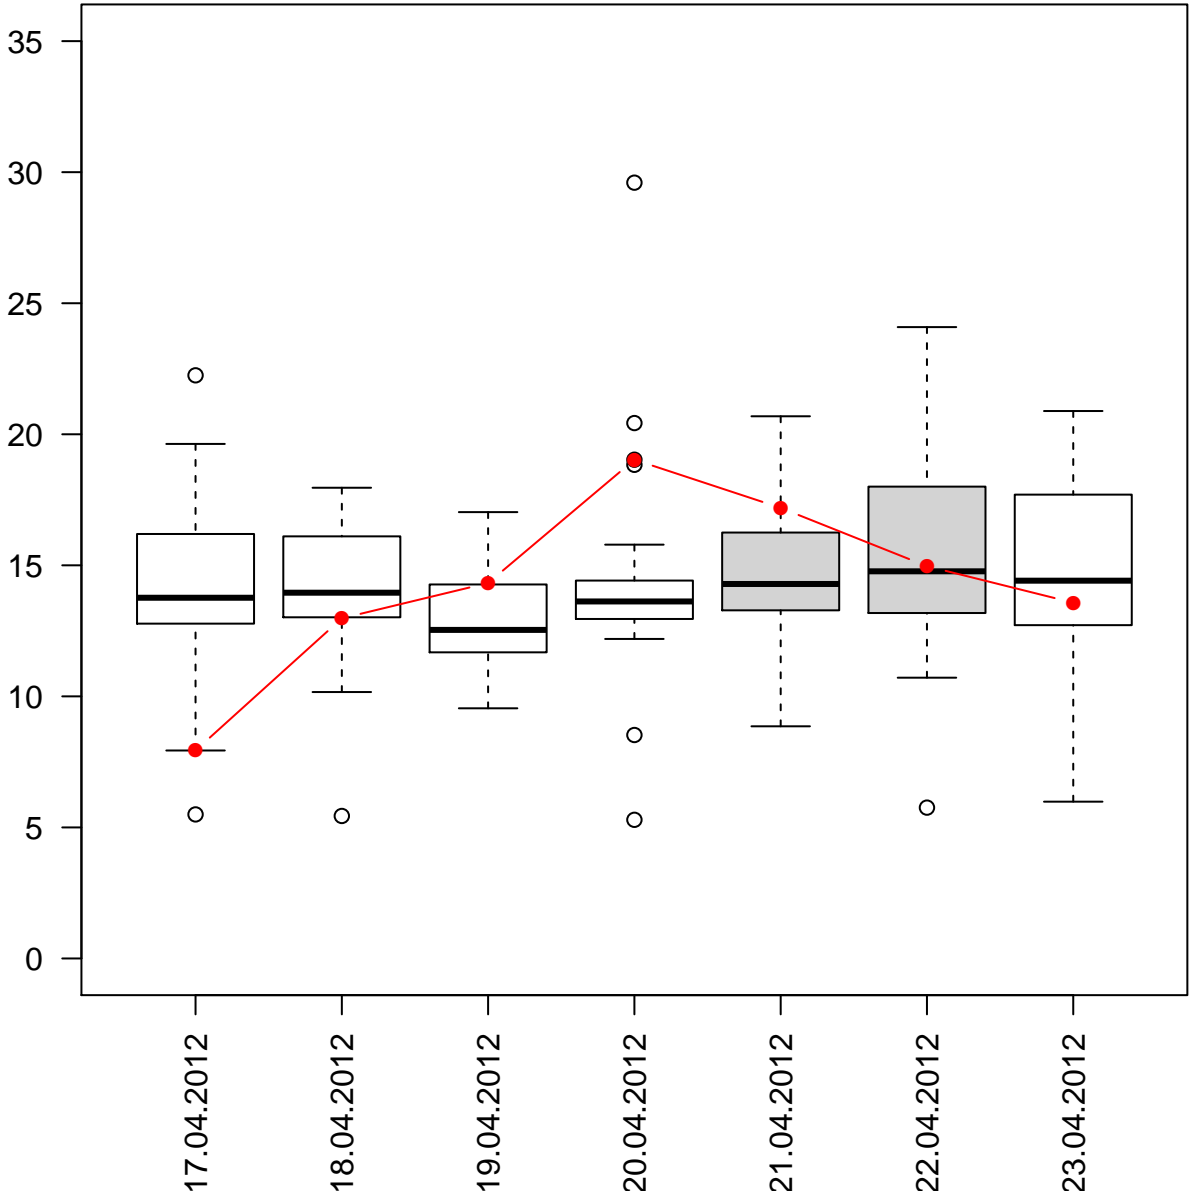

AMP loads % per weekday

Turku