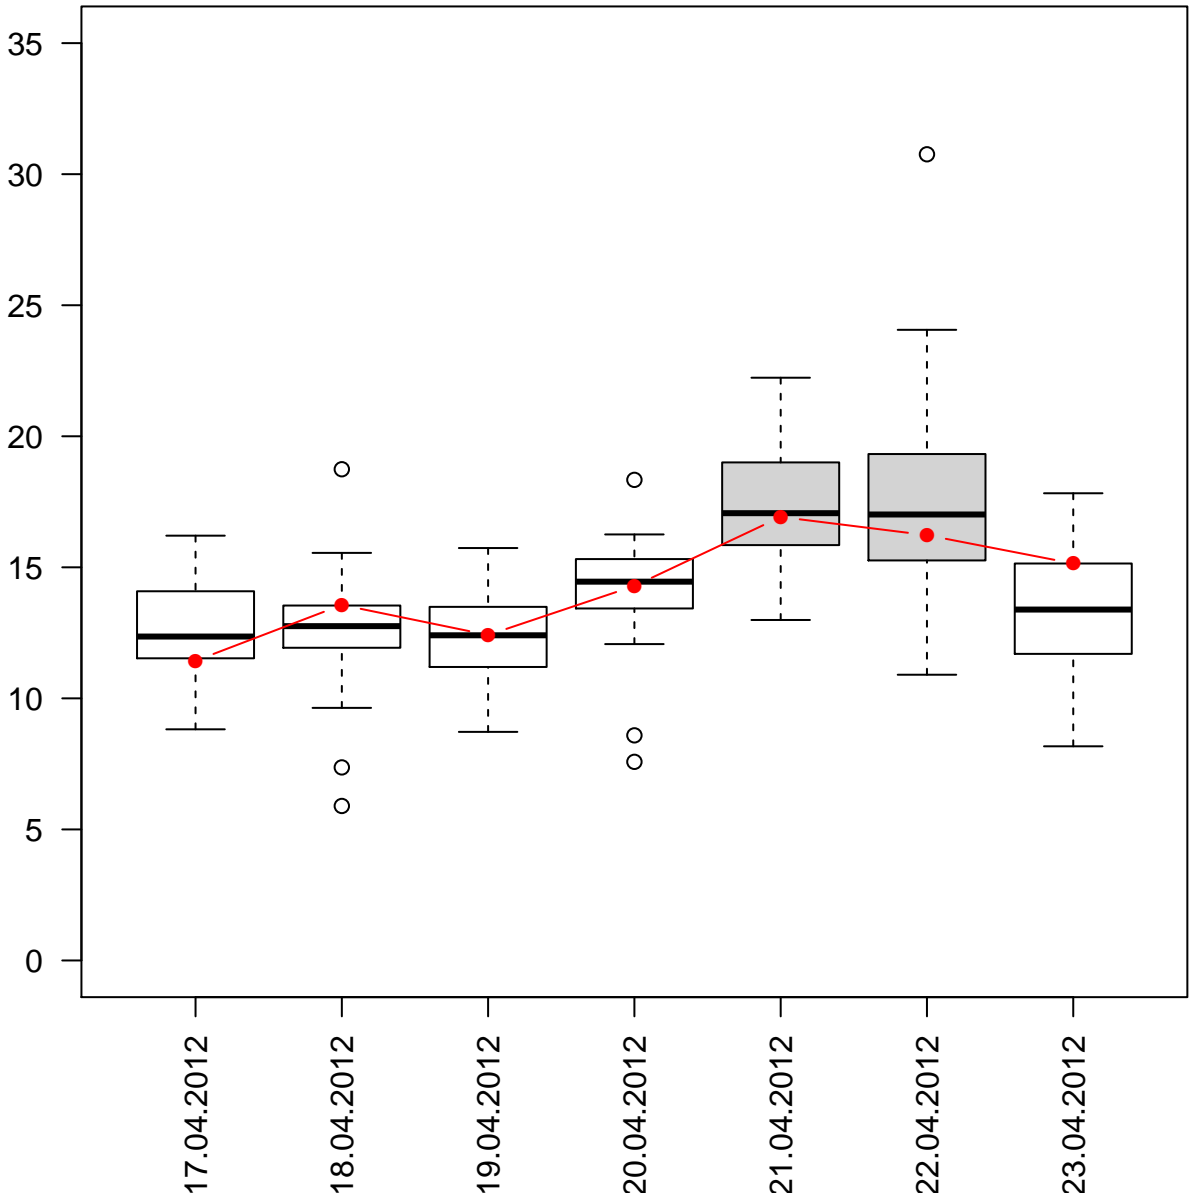

BE loads % per weekday

Milan