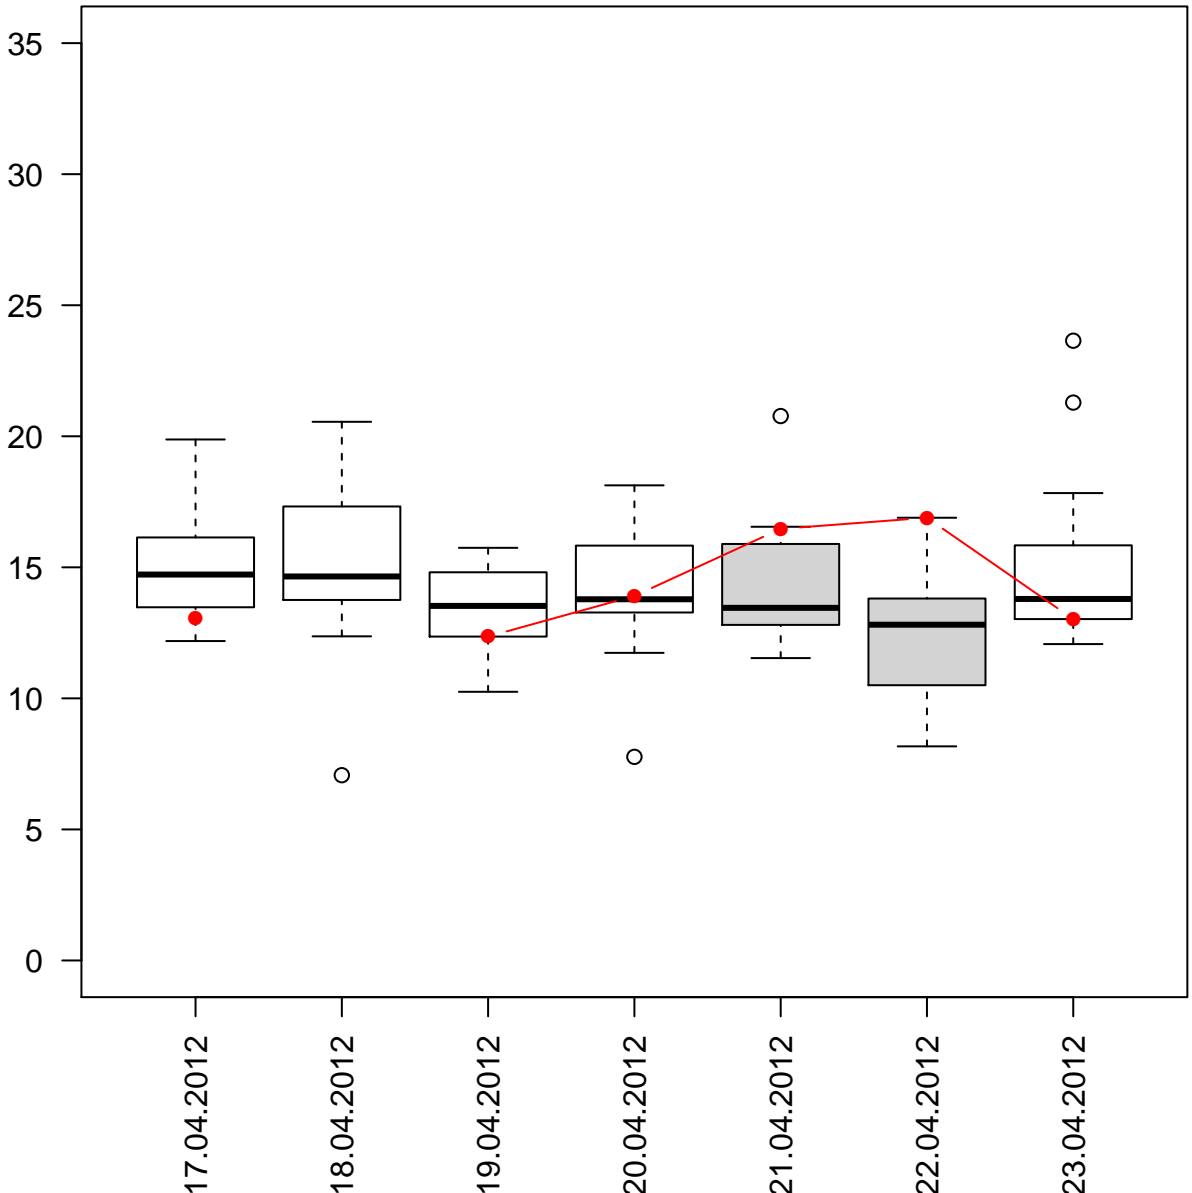

THC-COOH loads % per weekday

Amsterdam