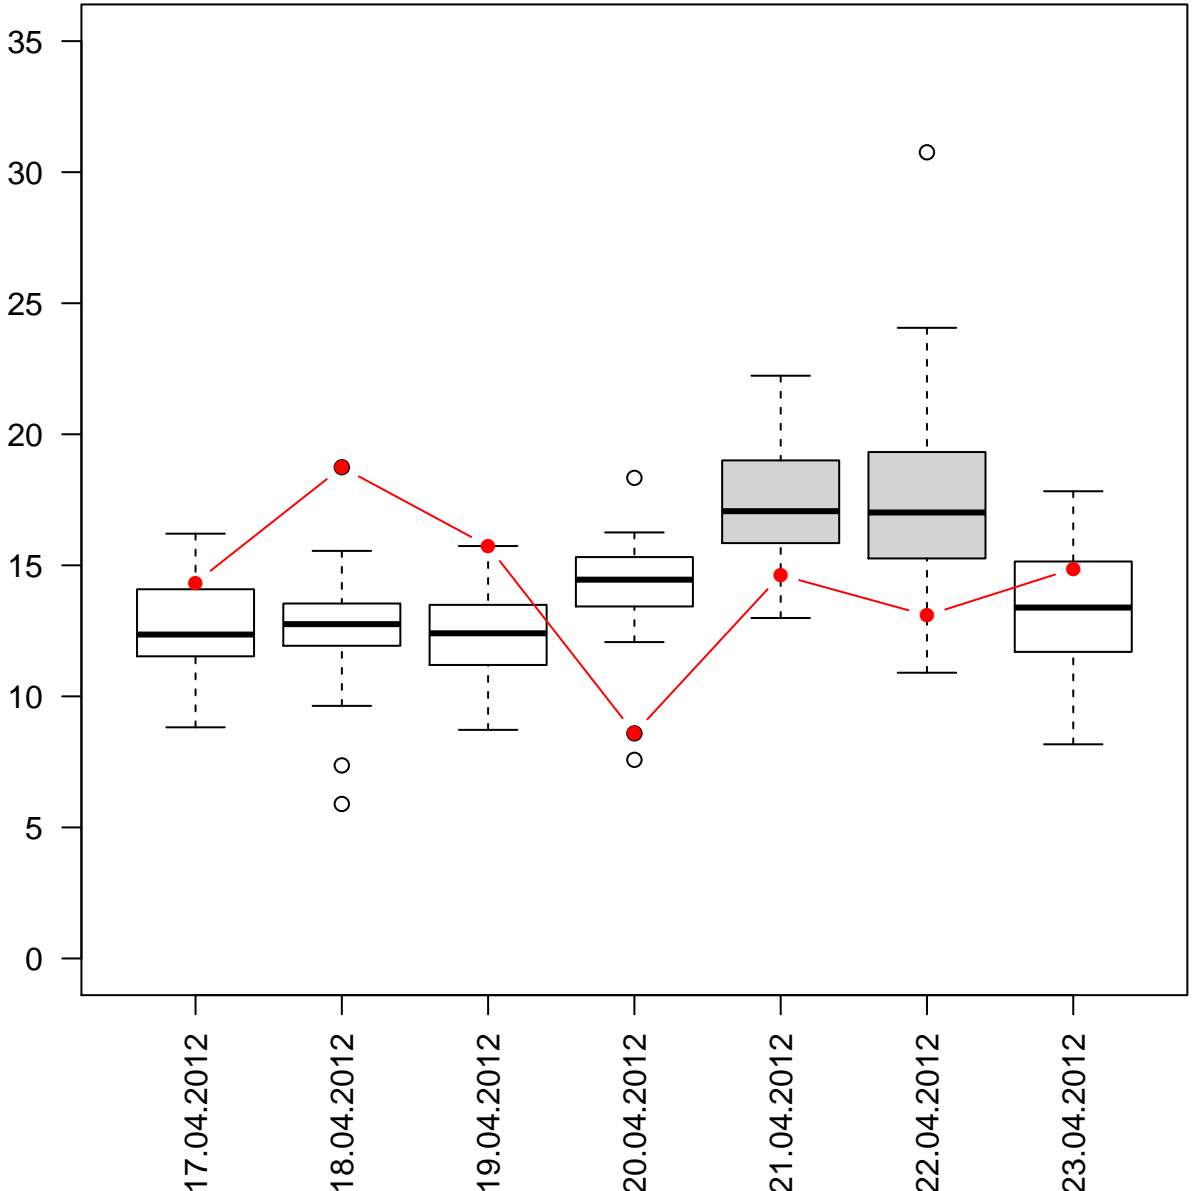

BE loads % per weekday

Budweis