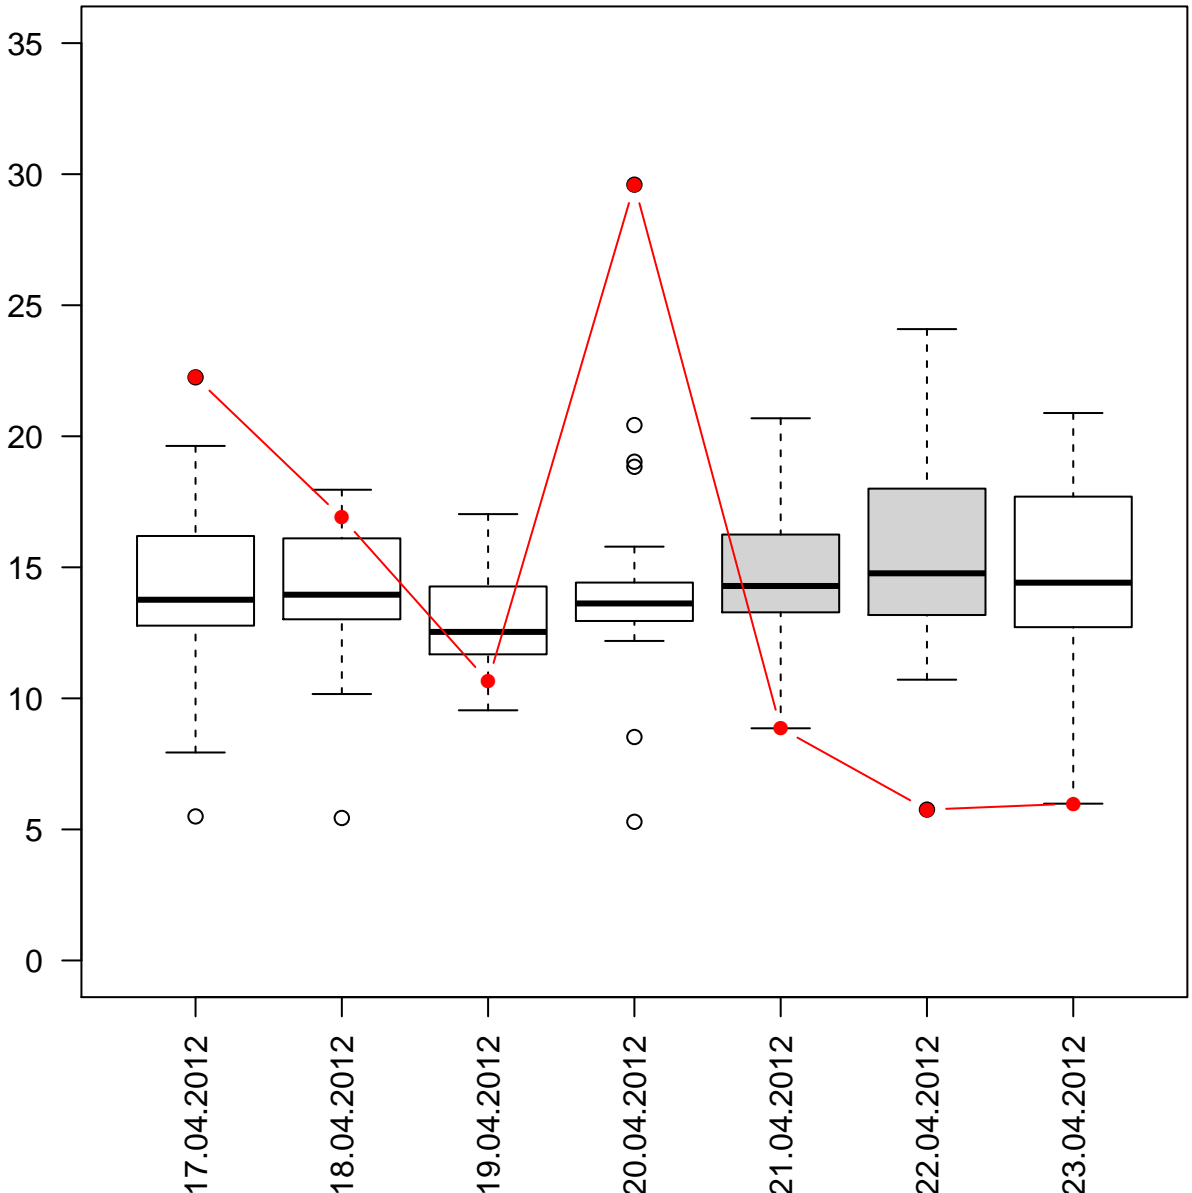

AMP loads % per weekday

Eindhoven