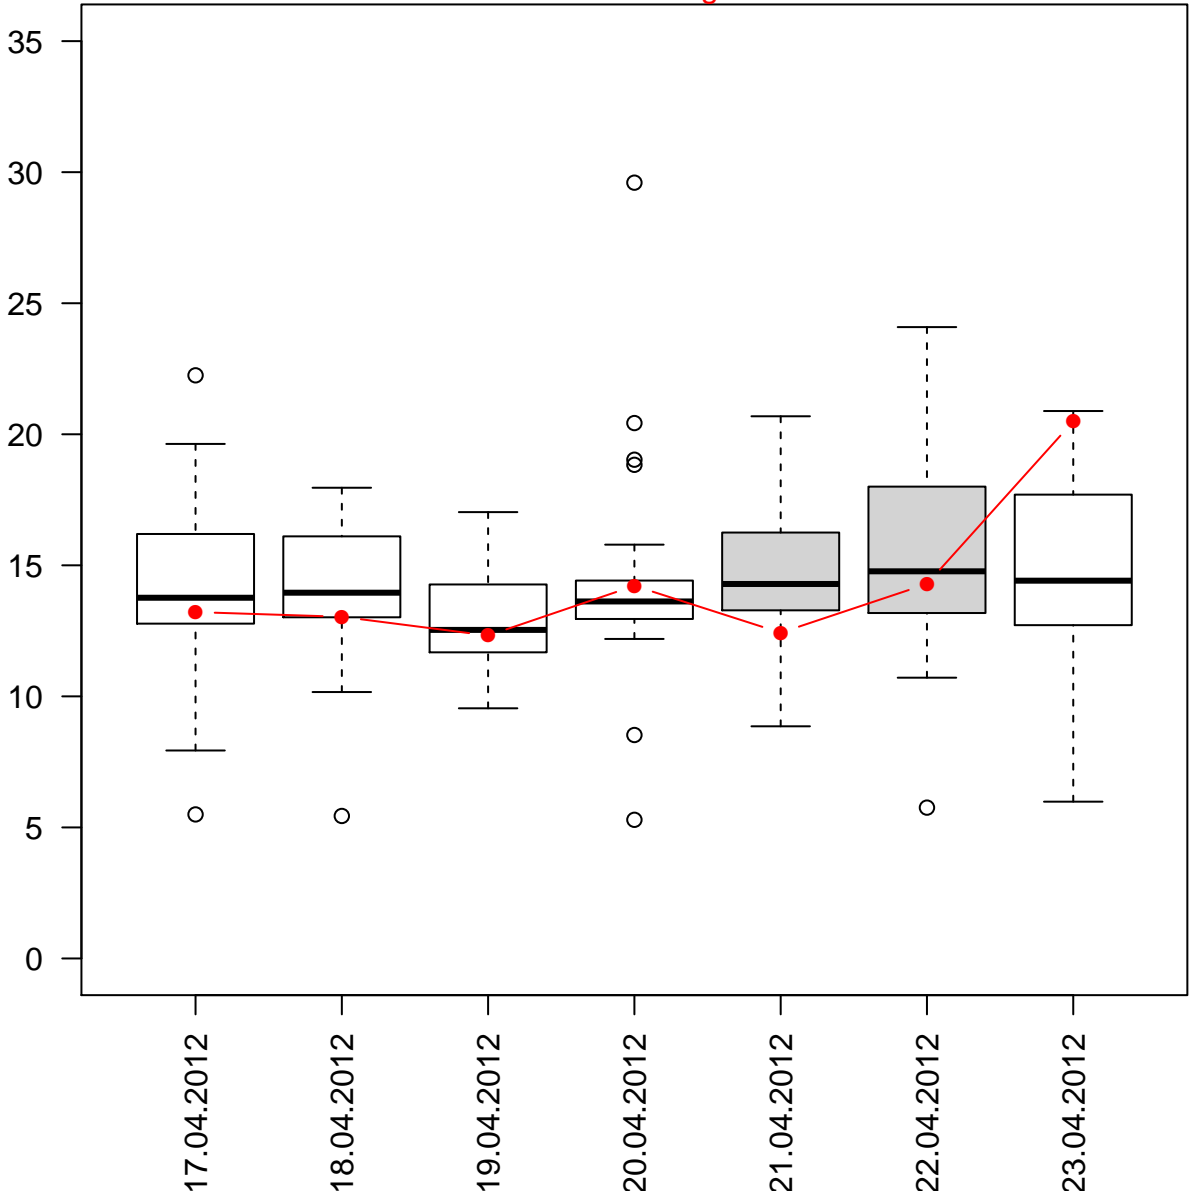

AMP loads % per weekday

Gothenburg