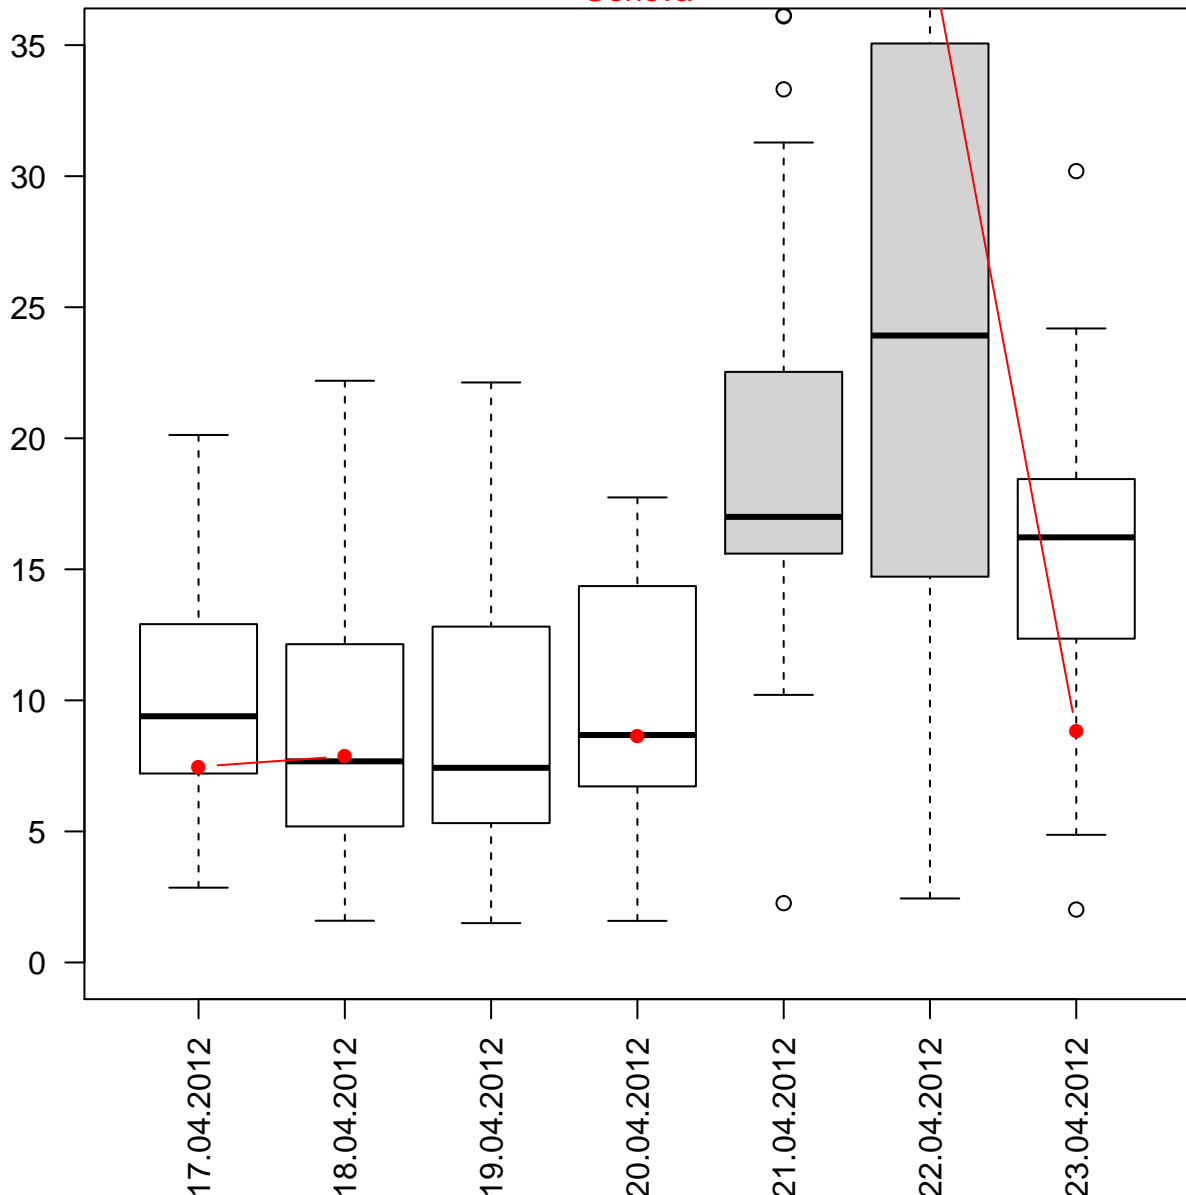

MDMA loads % per weekday

Geneva