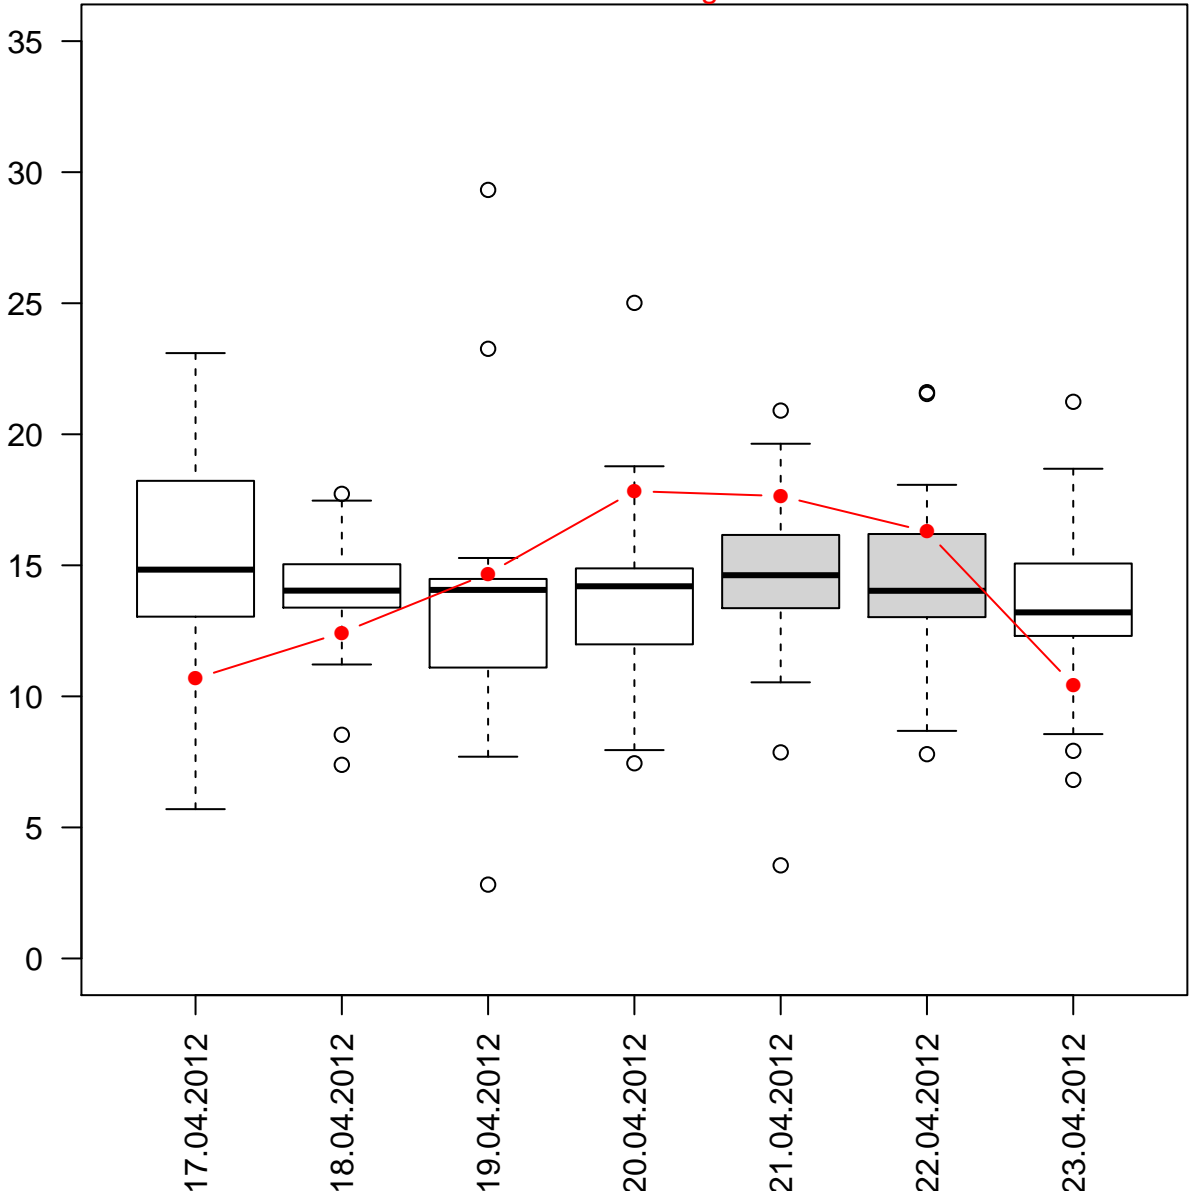

# METH loads % per weekday

Gothenburg