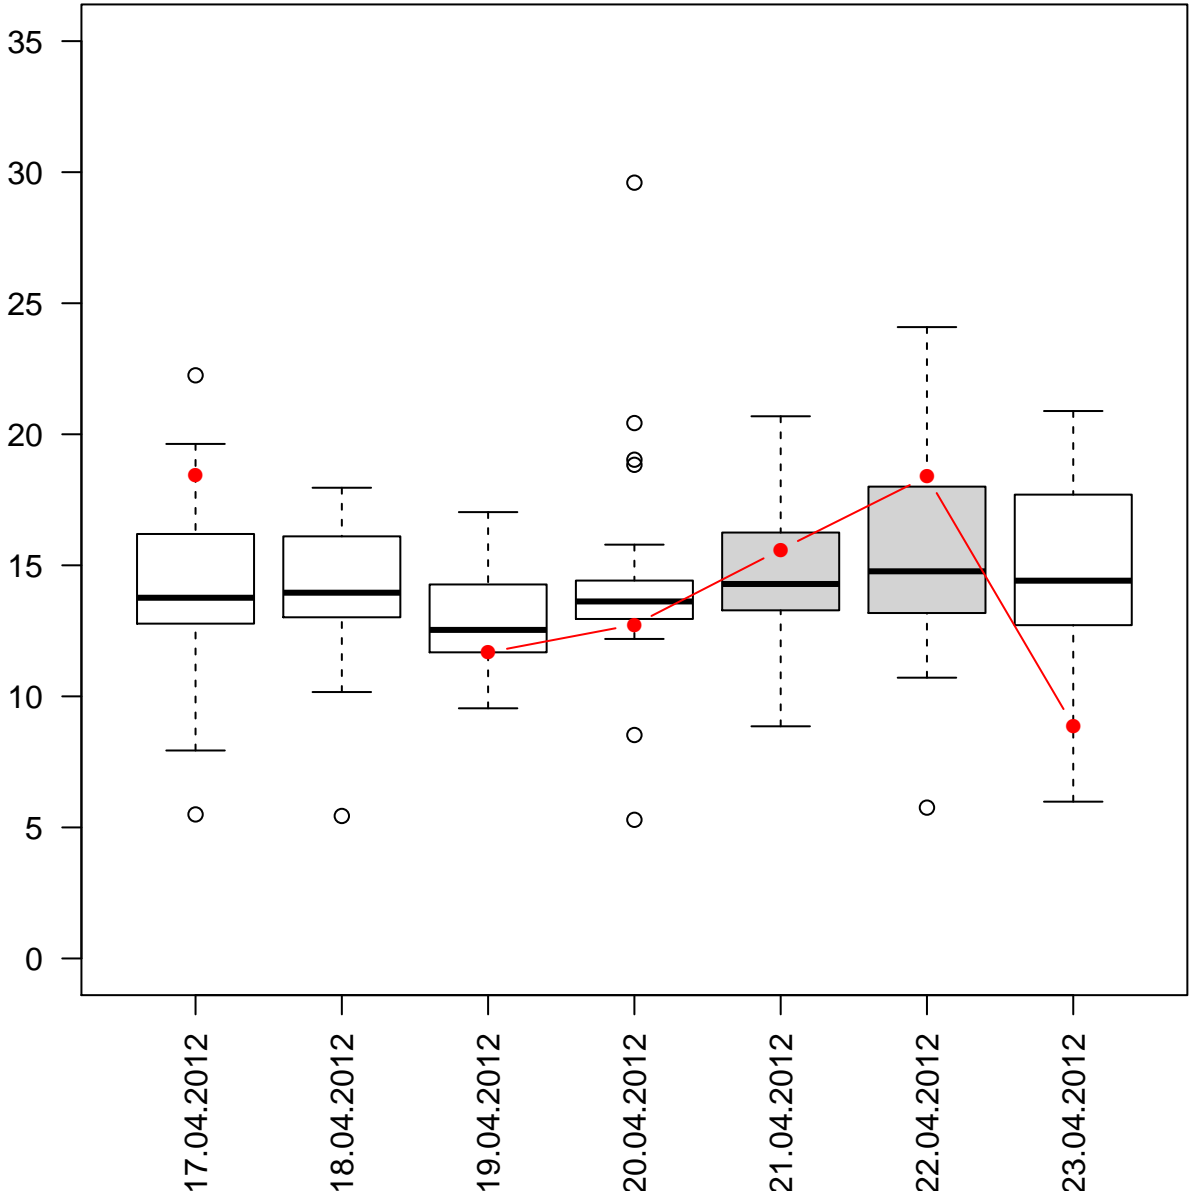

AMP loads % per weekday

Amsterdam