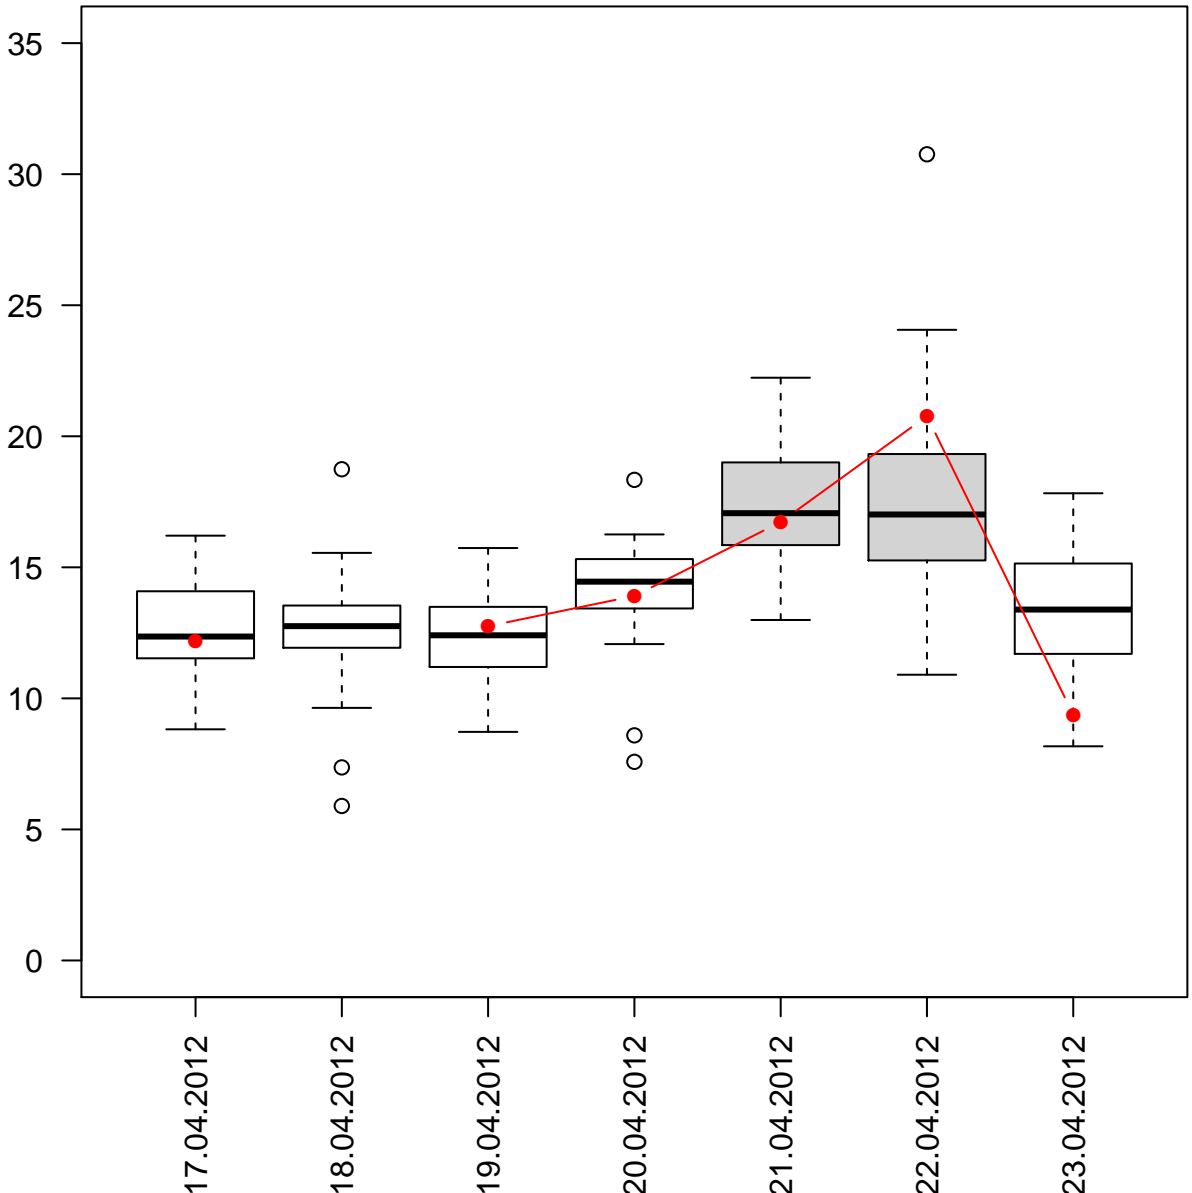

BE loads % per weekday

Amsterdam