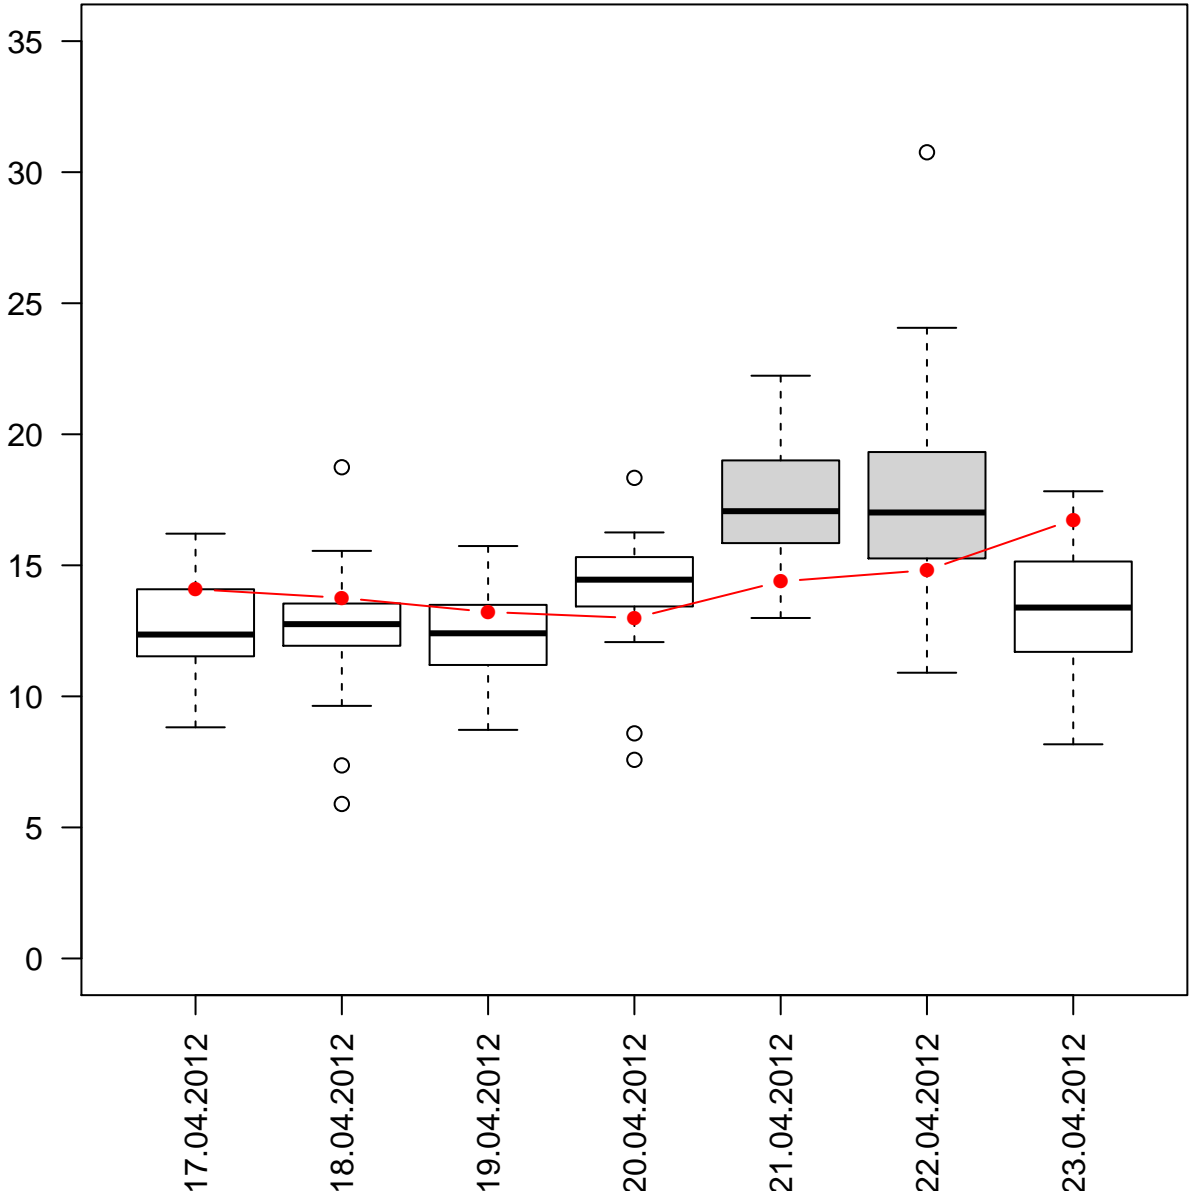

BE loads % per weekday

Umeå