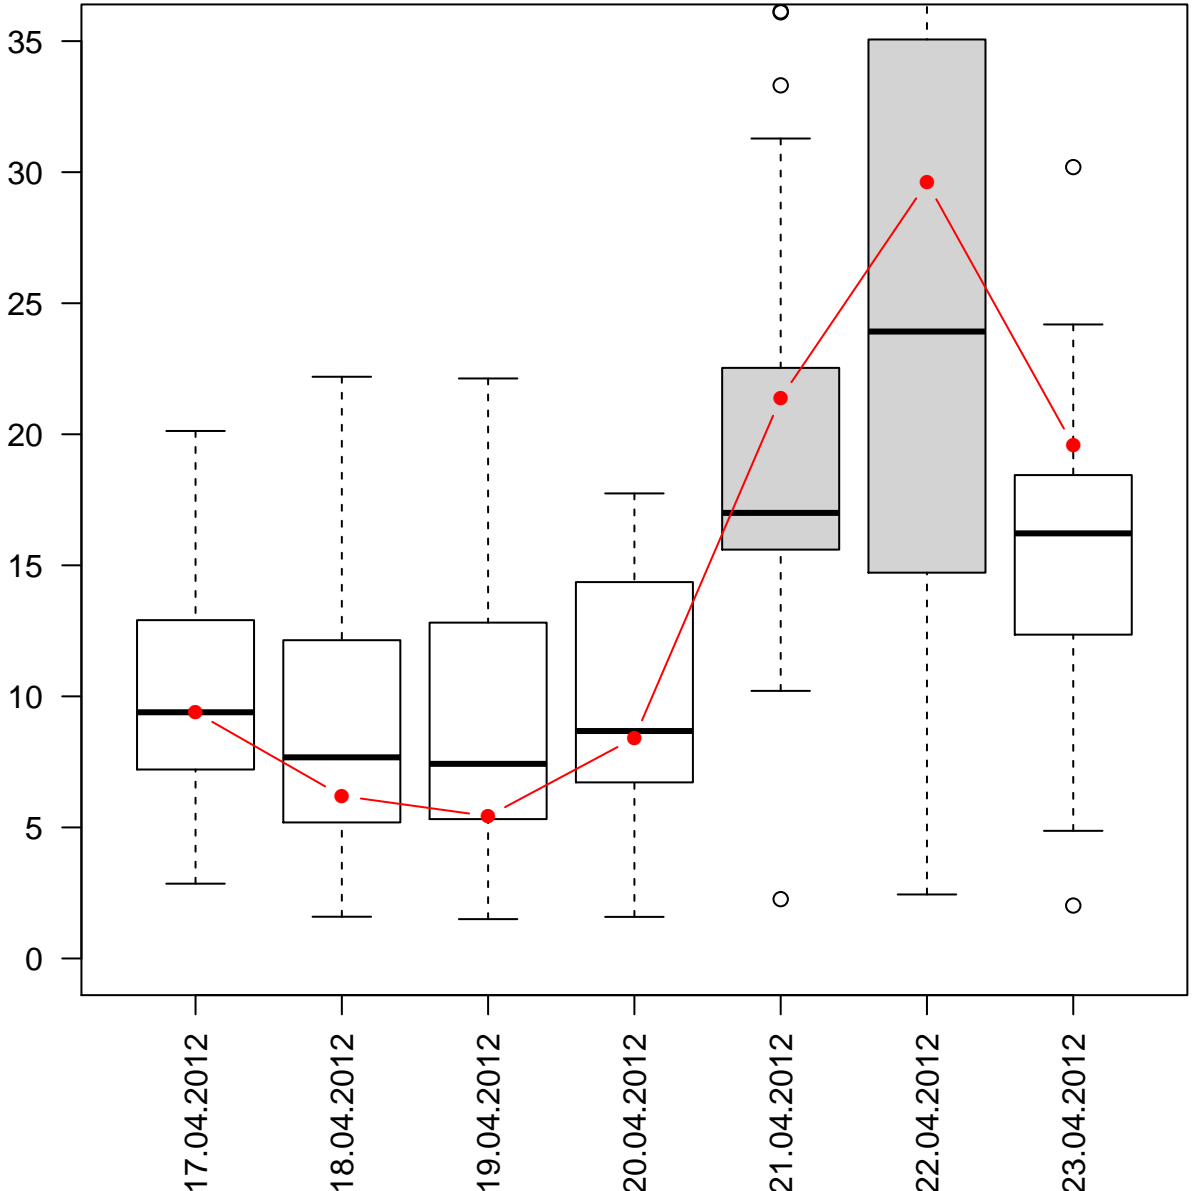

MDMA loads % per weekday

Brussels