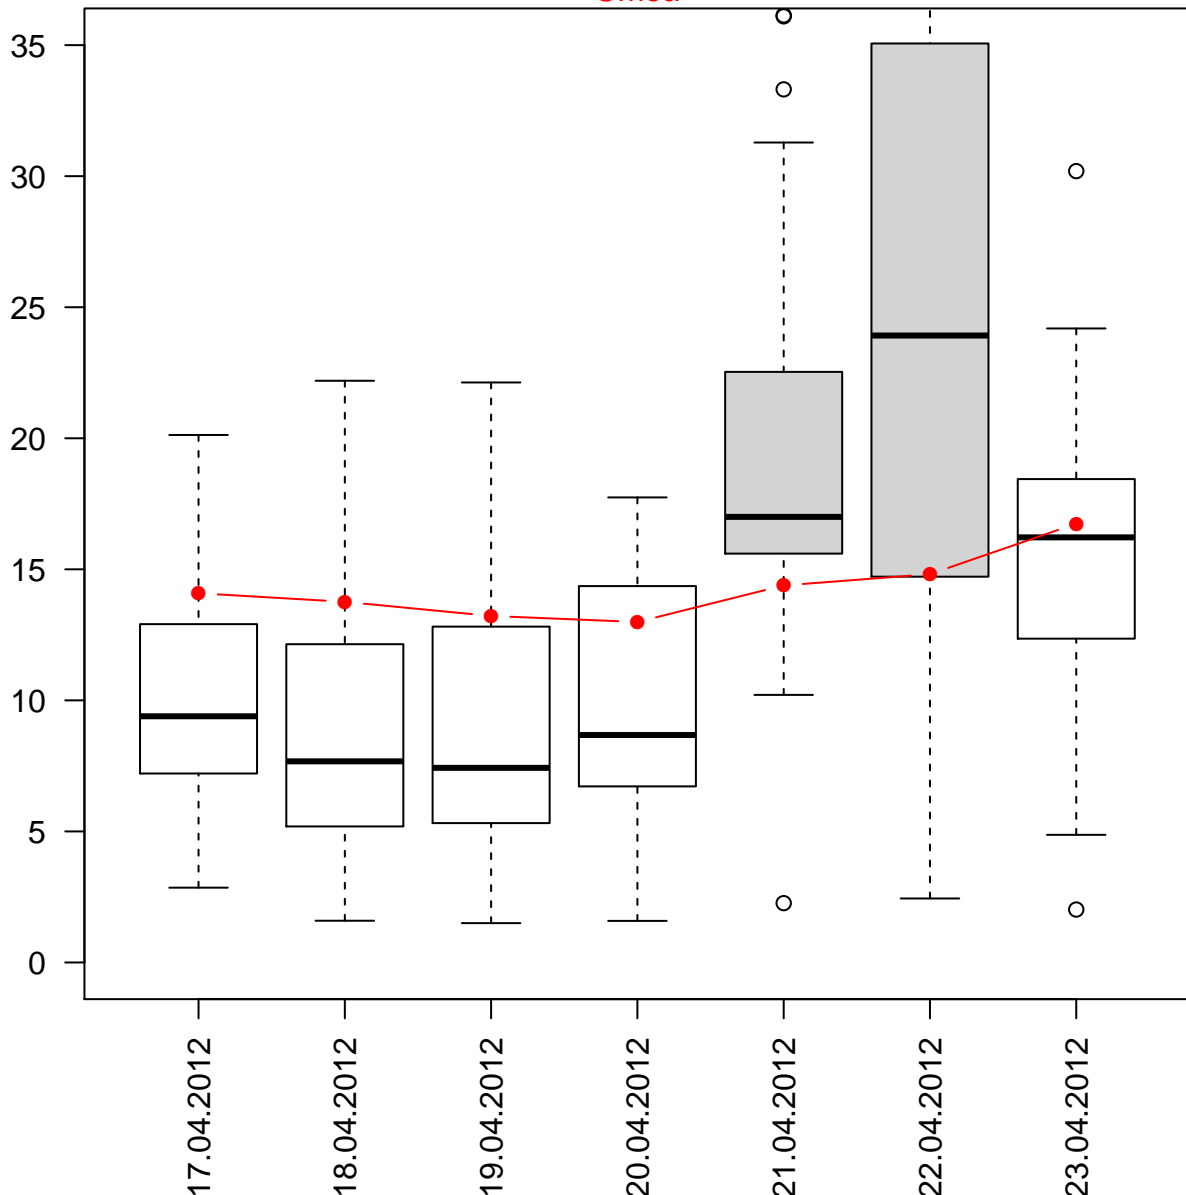

MDMA loads % per weekday

Umeå