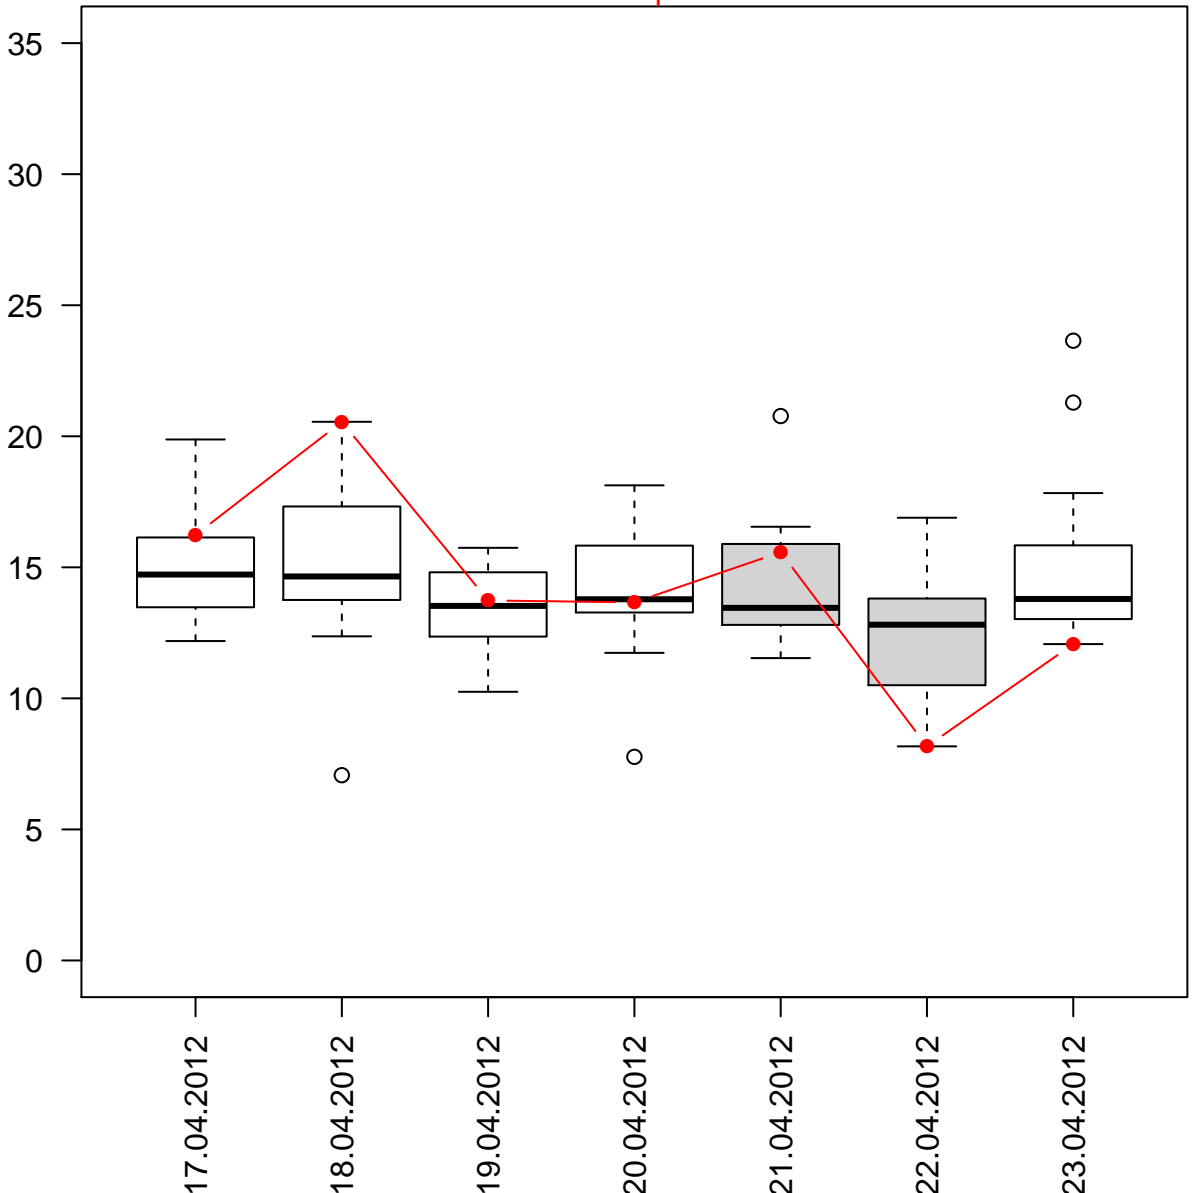

THC-COOH loads % per weekday

Antwerp D.