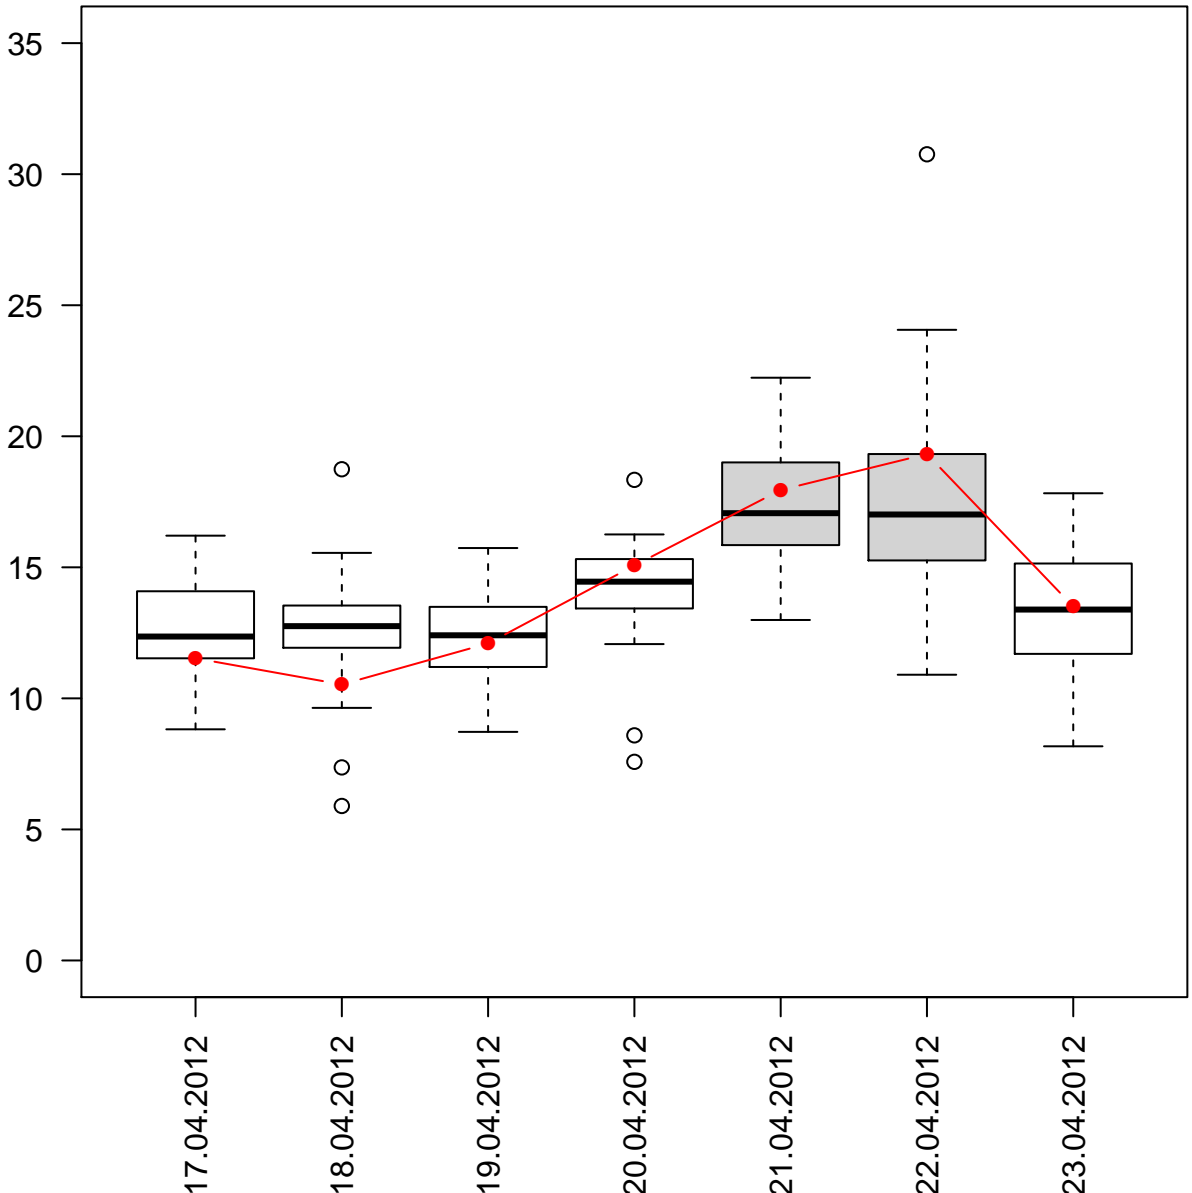

BE loads % per weekday

Brussels