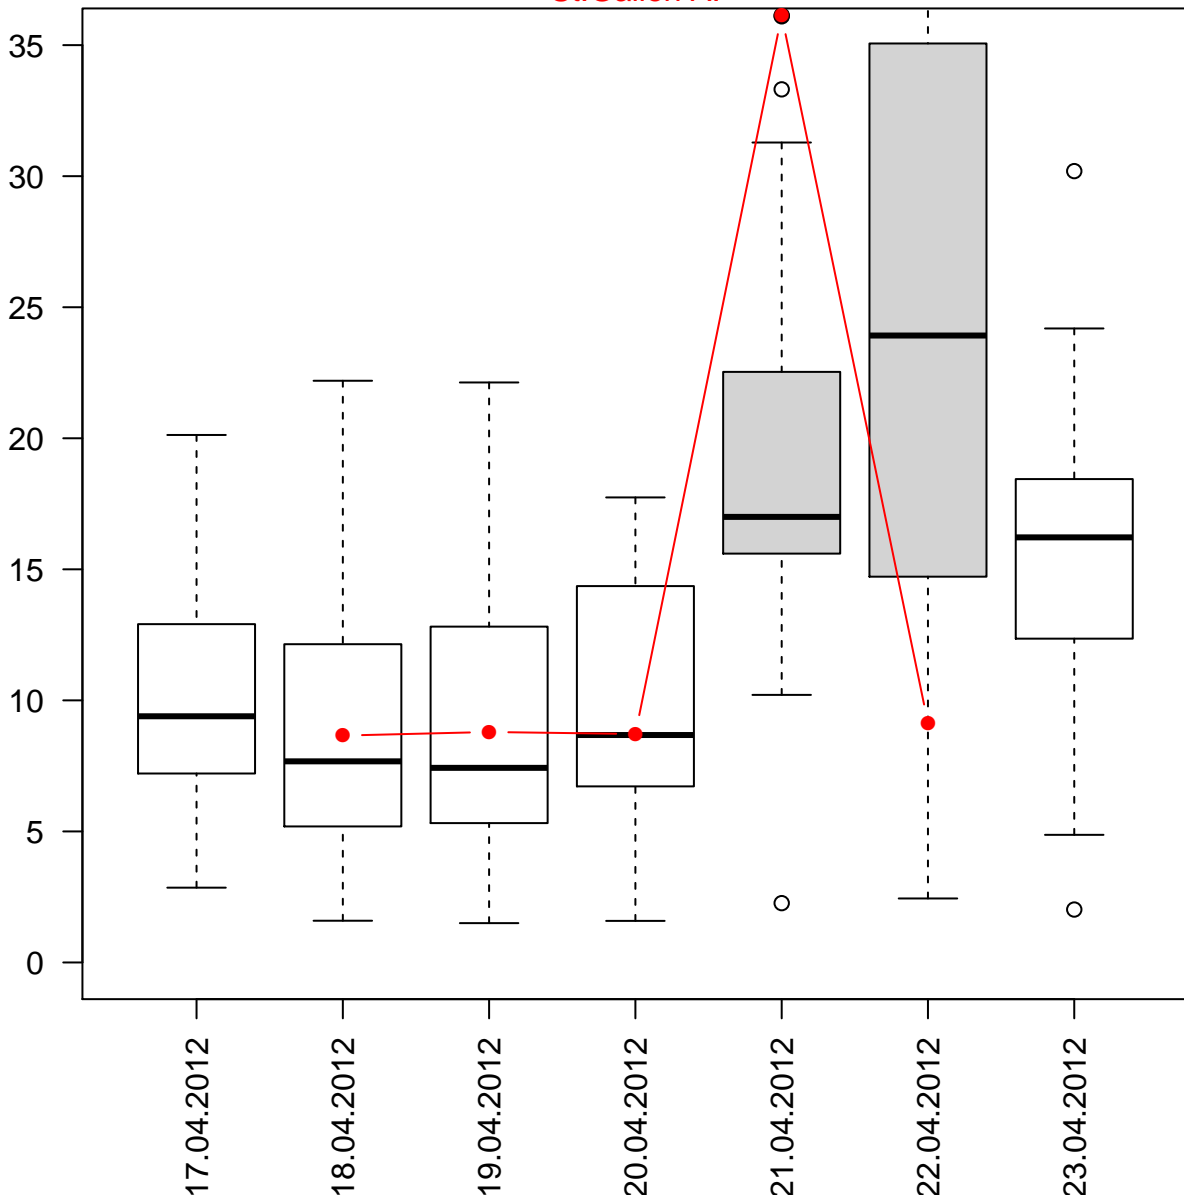

MDMA loads % per weekday

St.Gallen A.