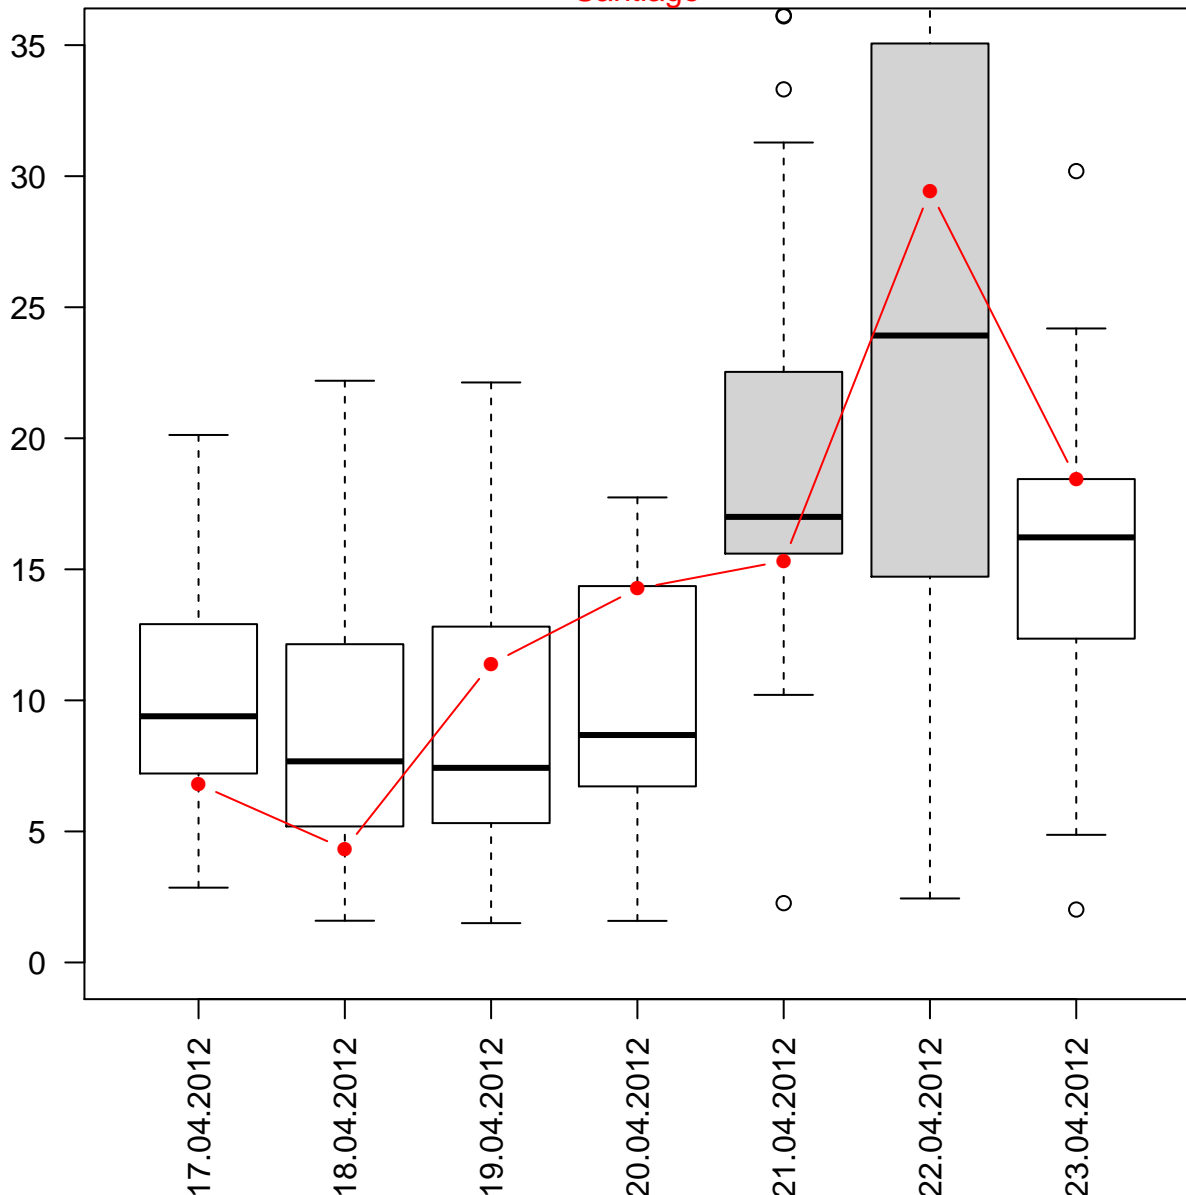

MDMA loads % per weekday

Santiago