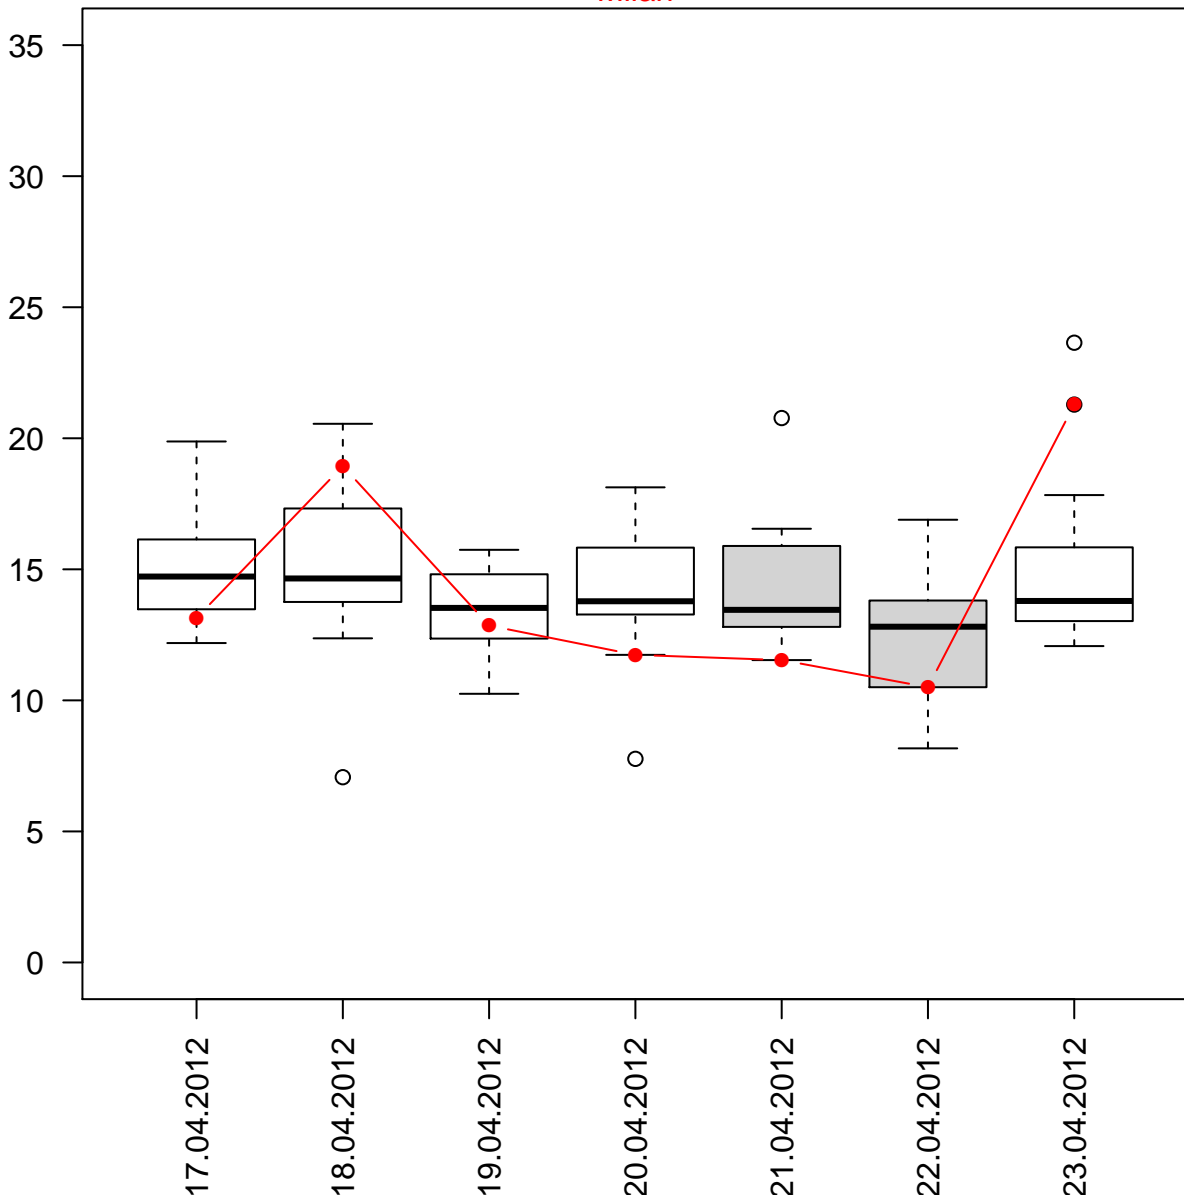

THC-COOH loads % per weekday

Milan