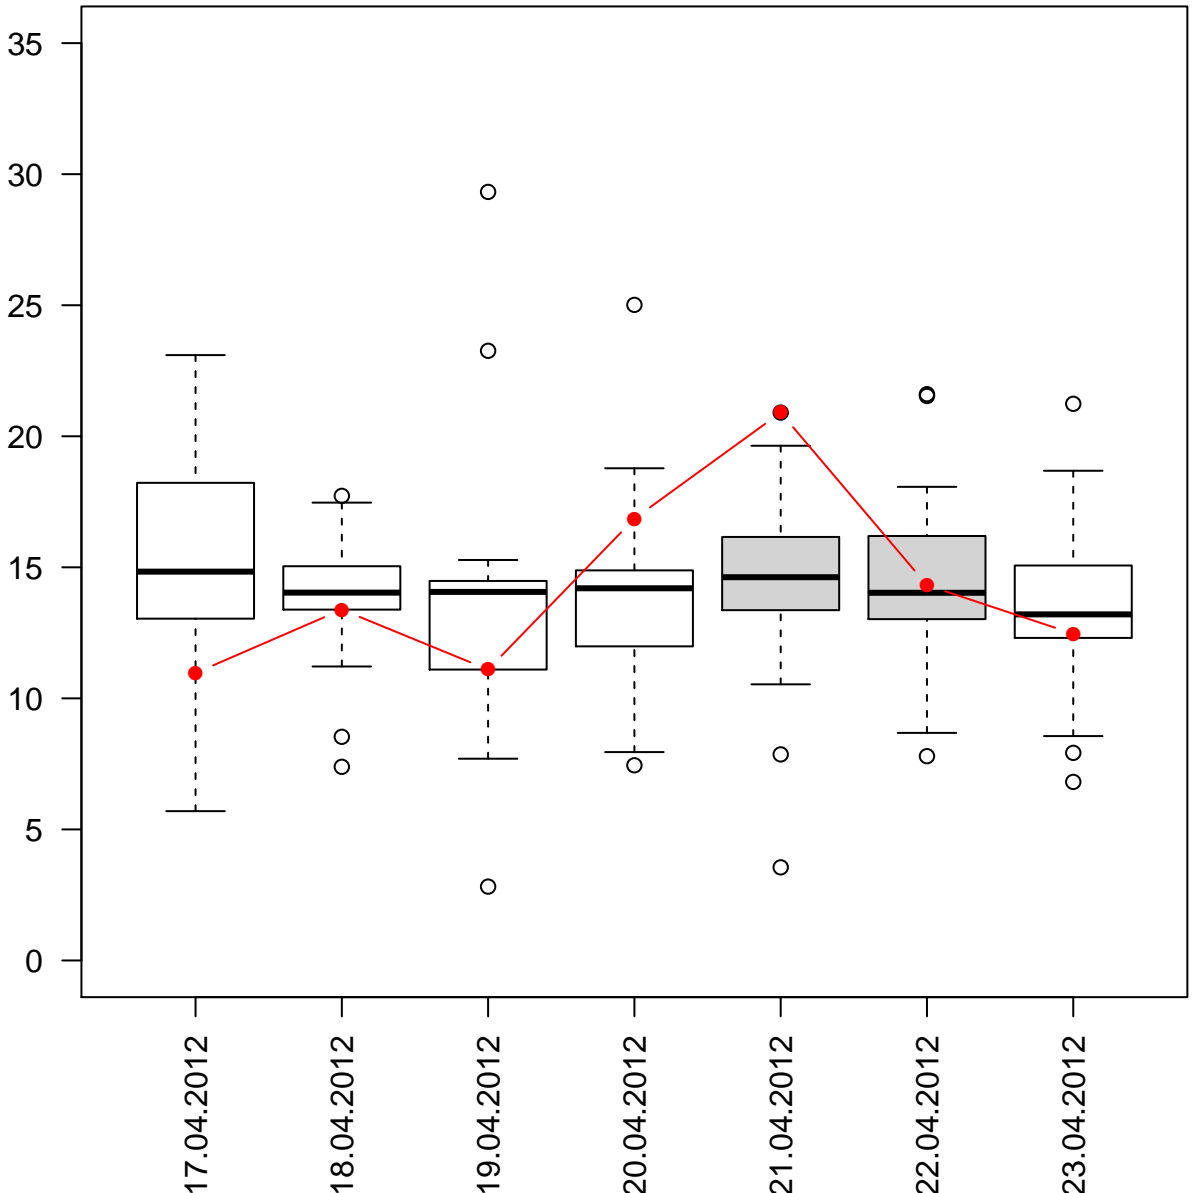

METH loads % per weekday

Eindhoven