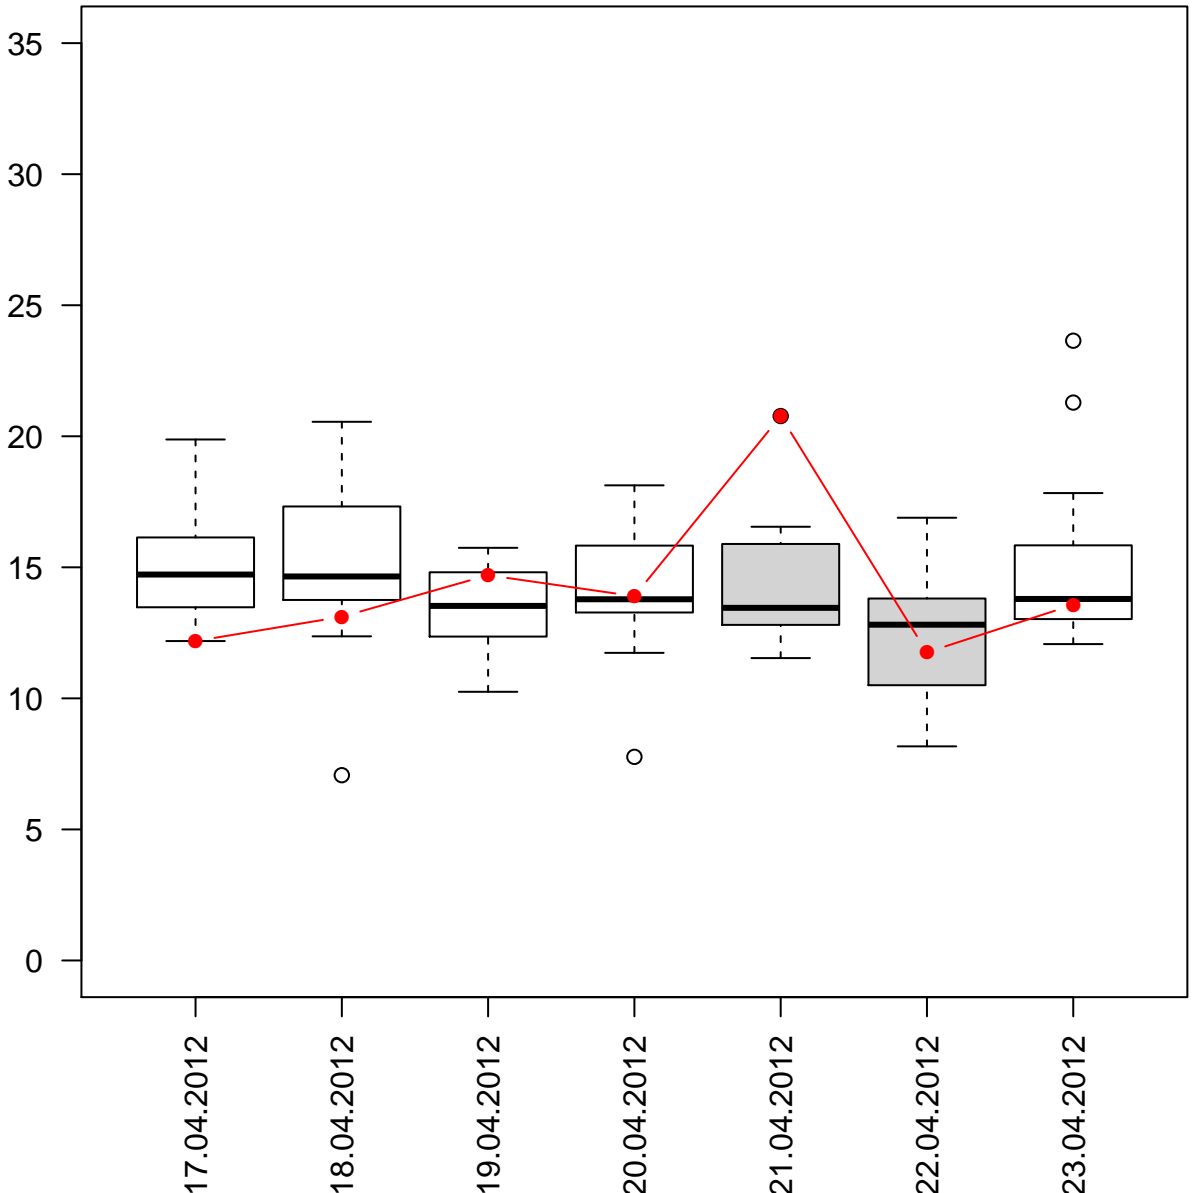

THC-COOH loads % per weekday

Castellon