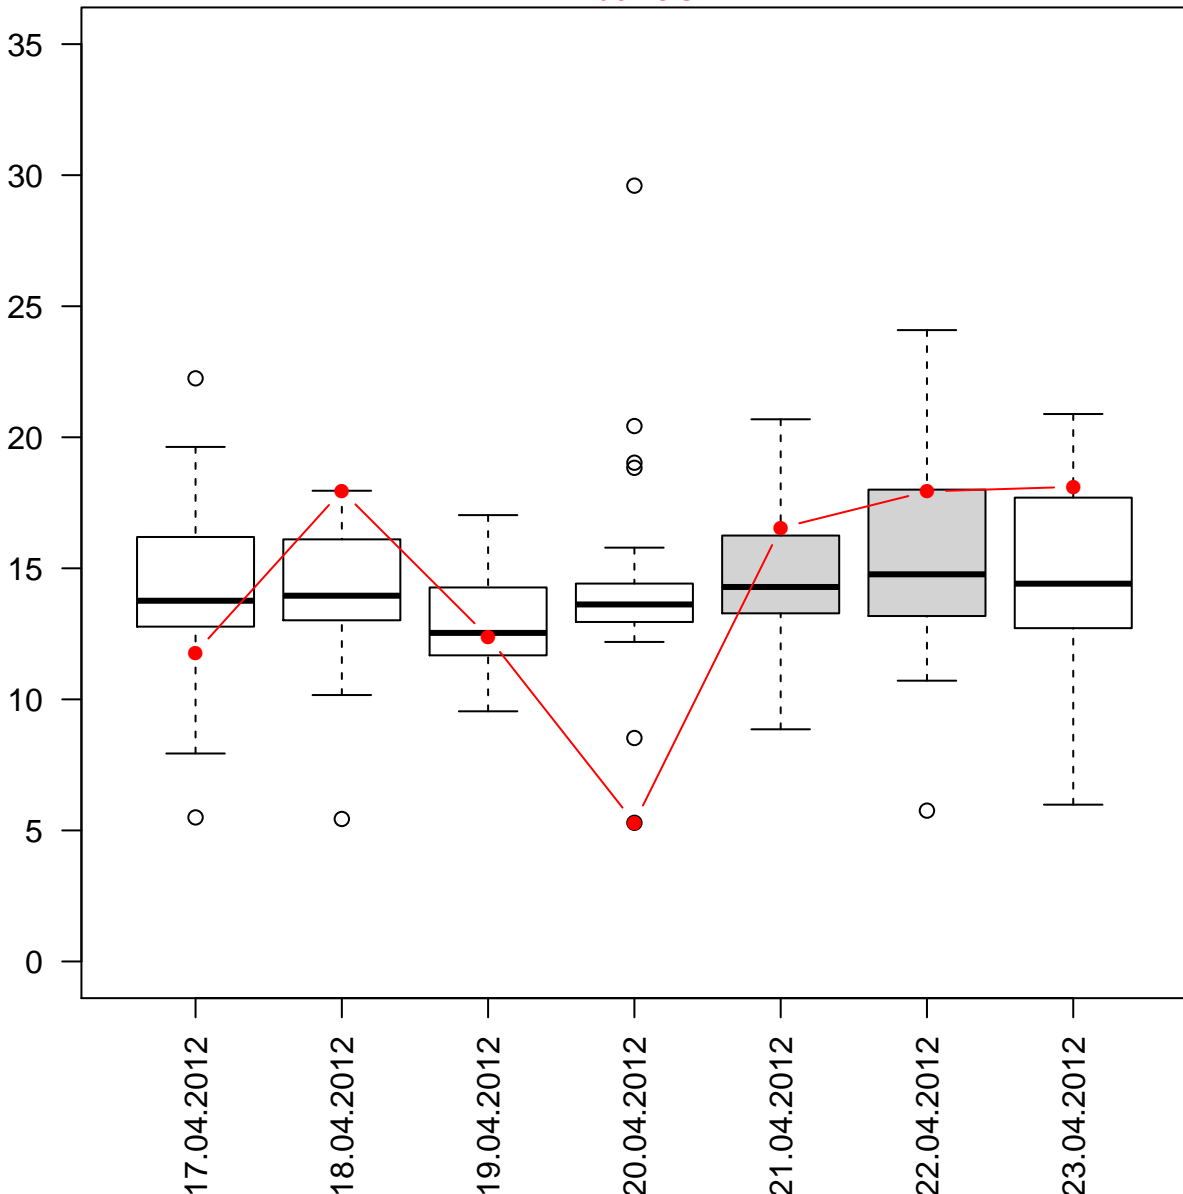

AMP loads % per weekday

Budweis