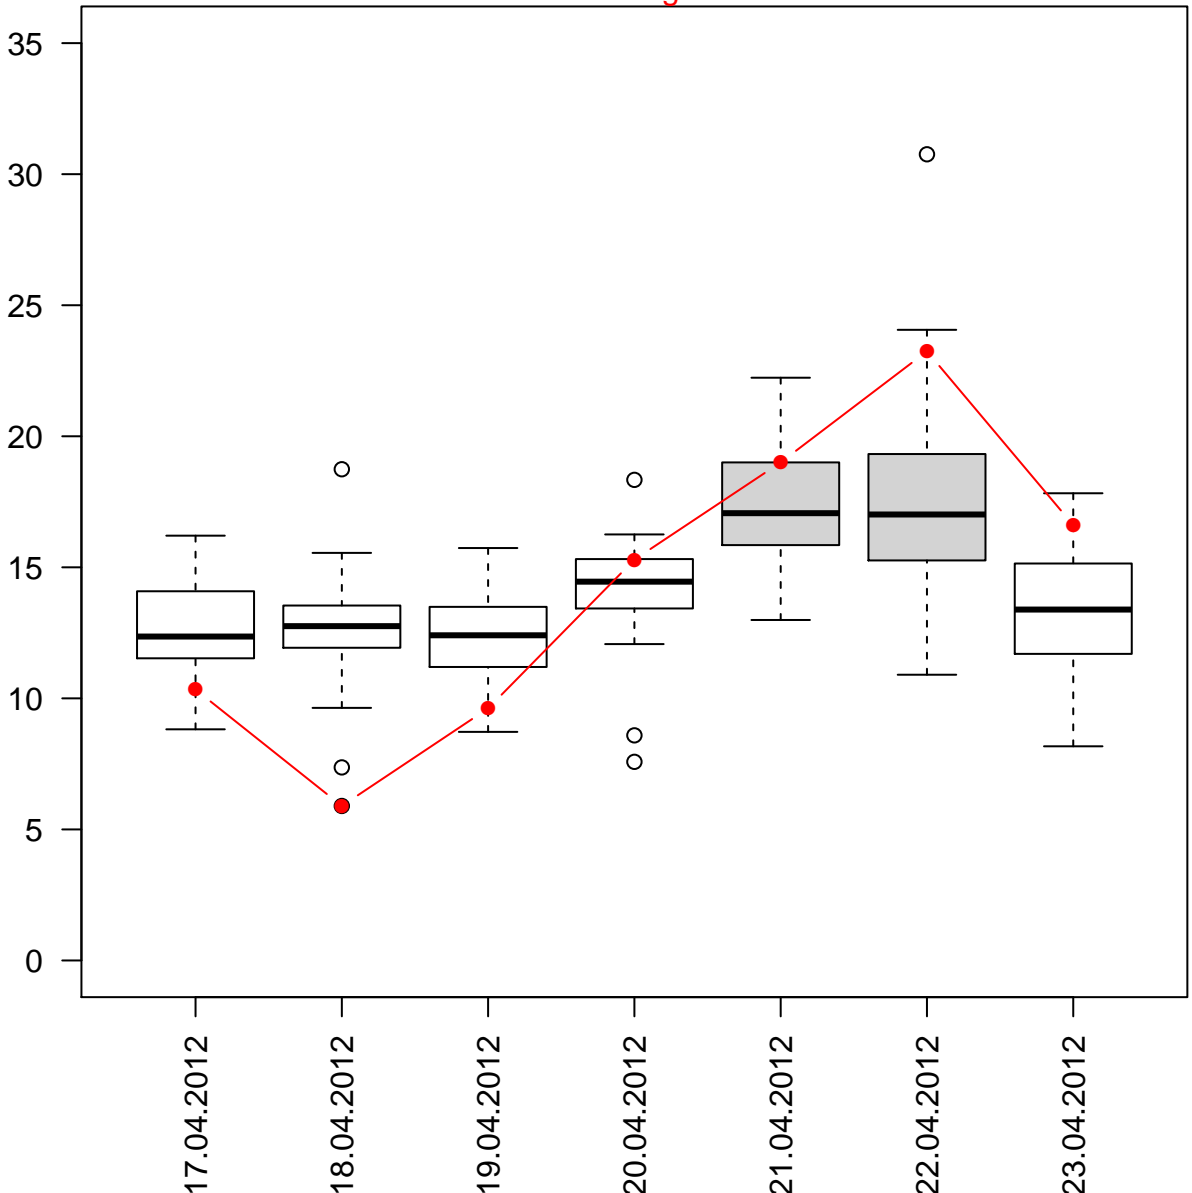

BE loads % per weekday

Santiago