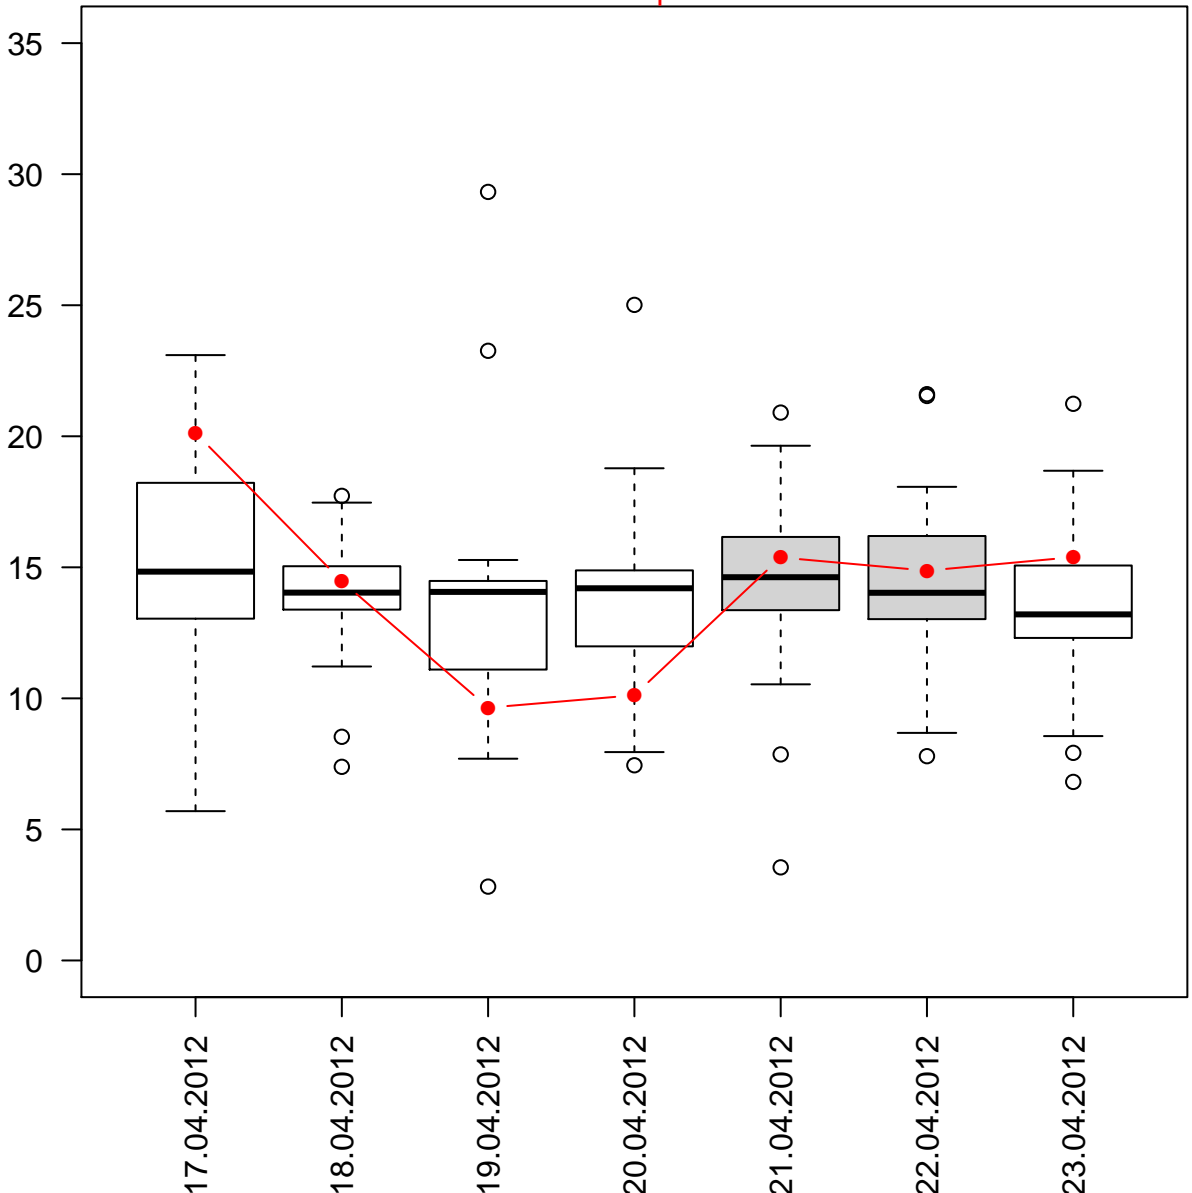

METH loads % per weekday

Antwerp Z.