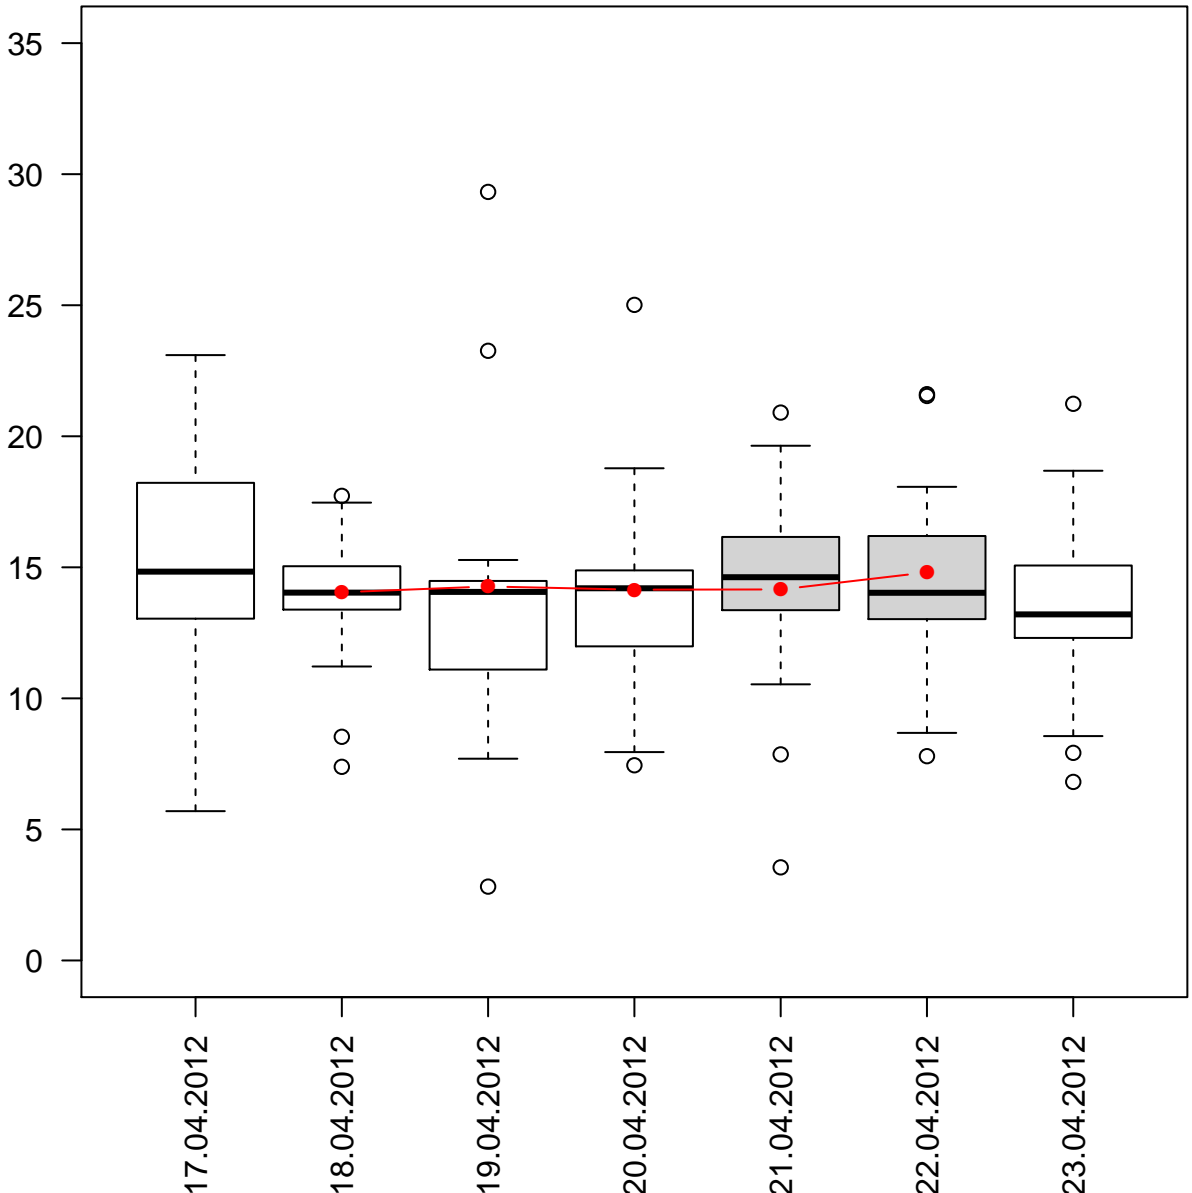

METH loads % per weekday

St.Gallen A.