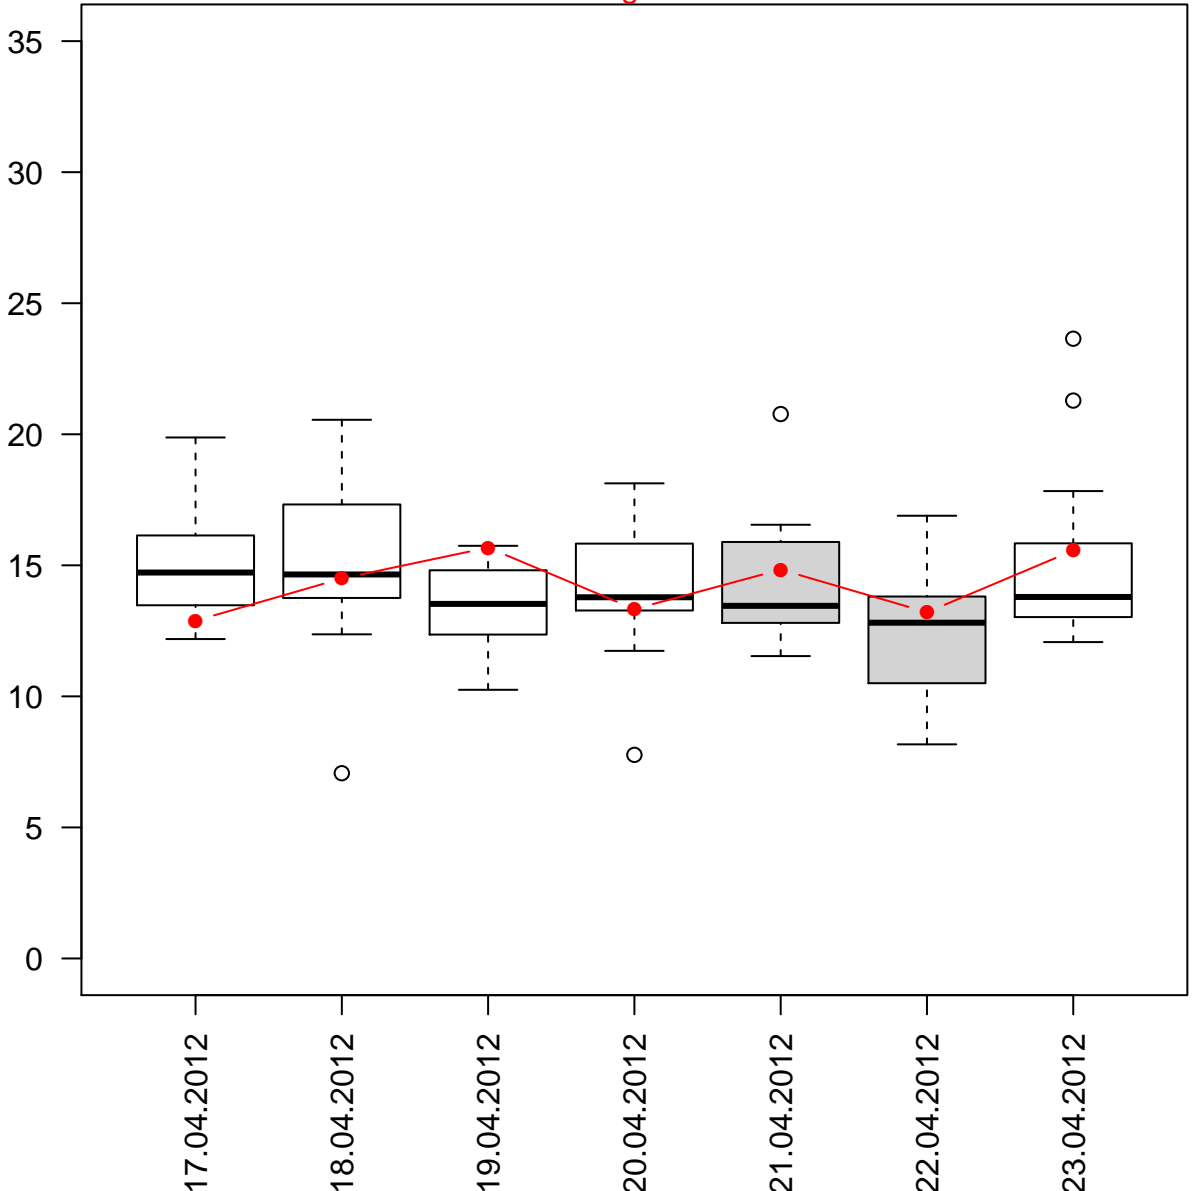

THC-COOH loads % per weekday

Zagreb