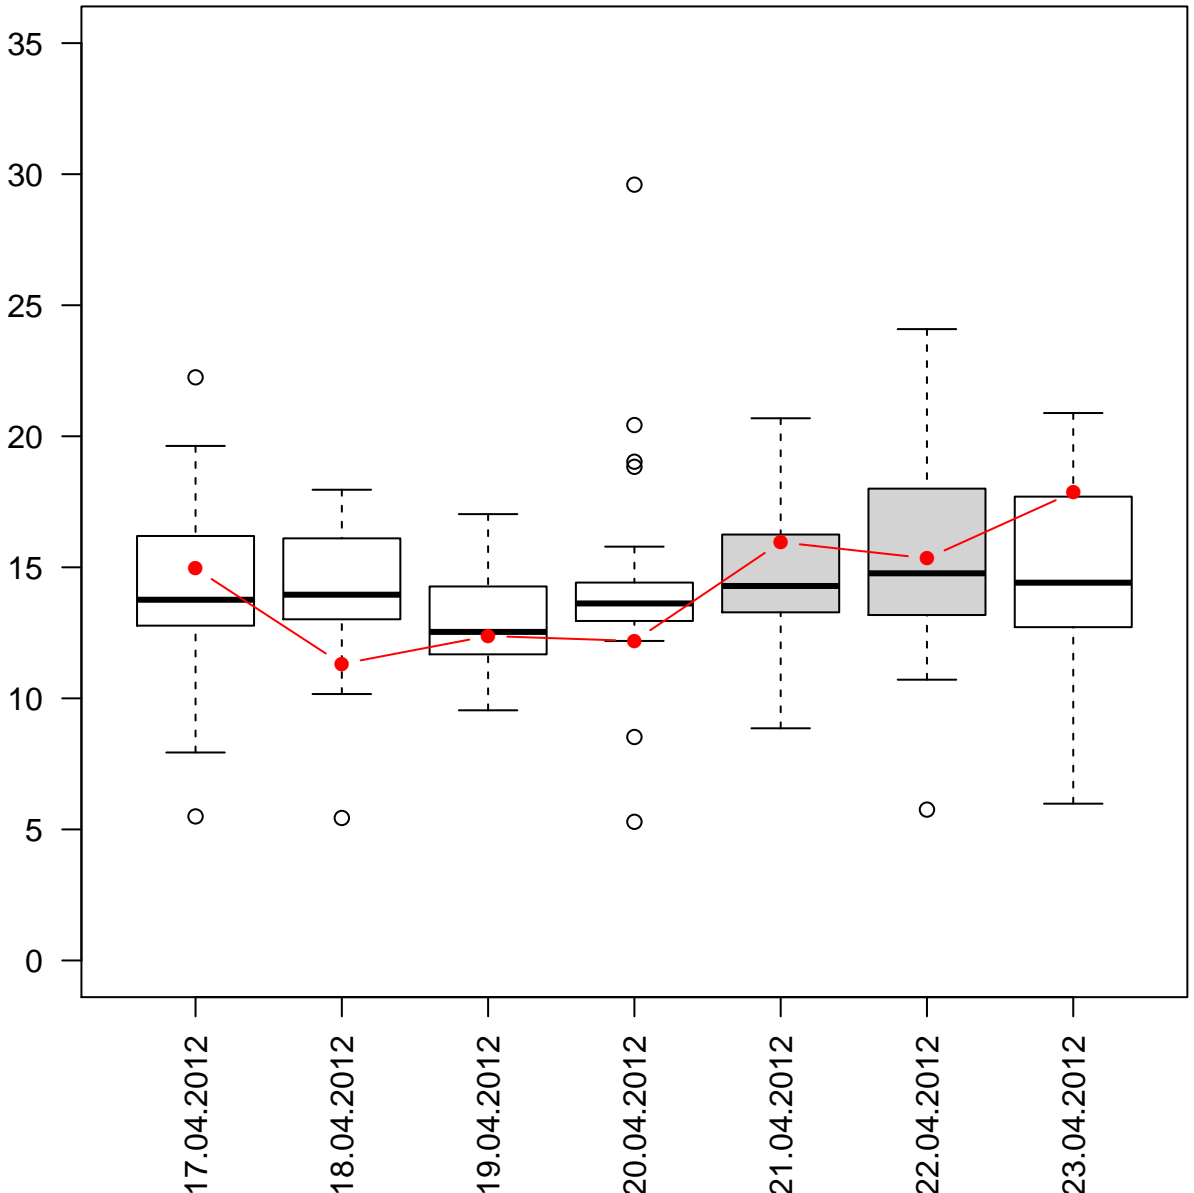

AMP loads % per weekday

Barcelona