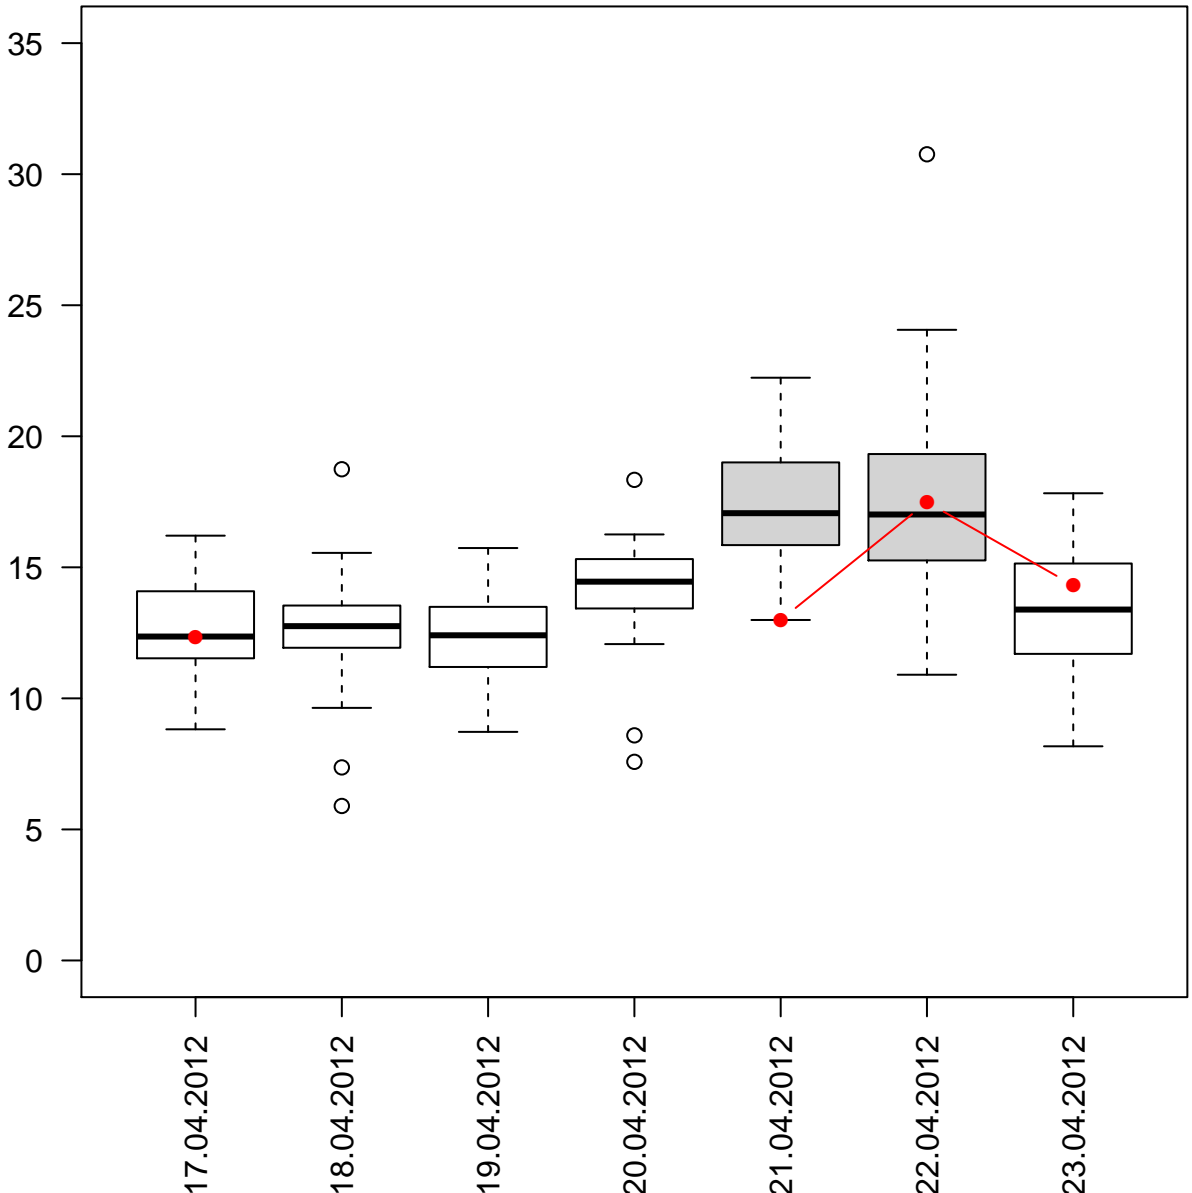

BE loads % per weekday

Paris