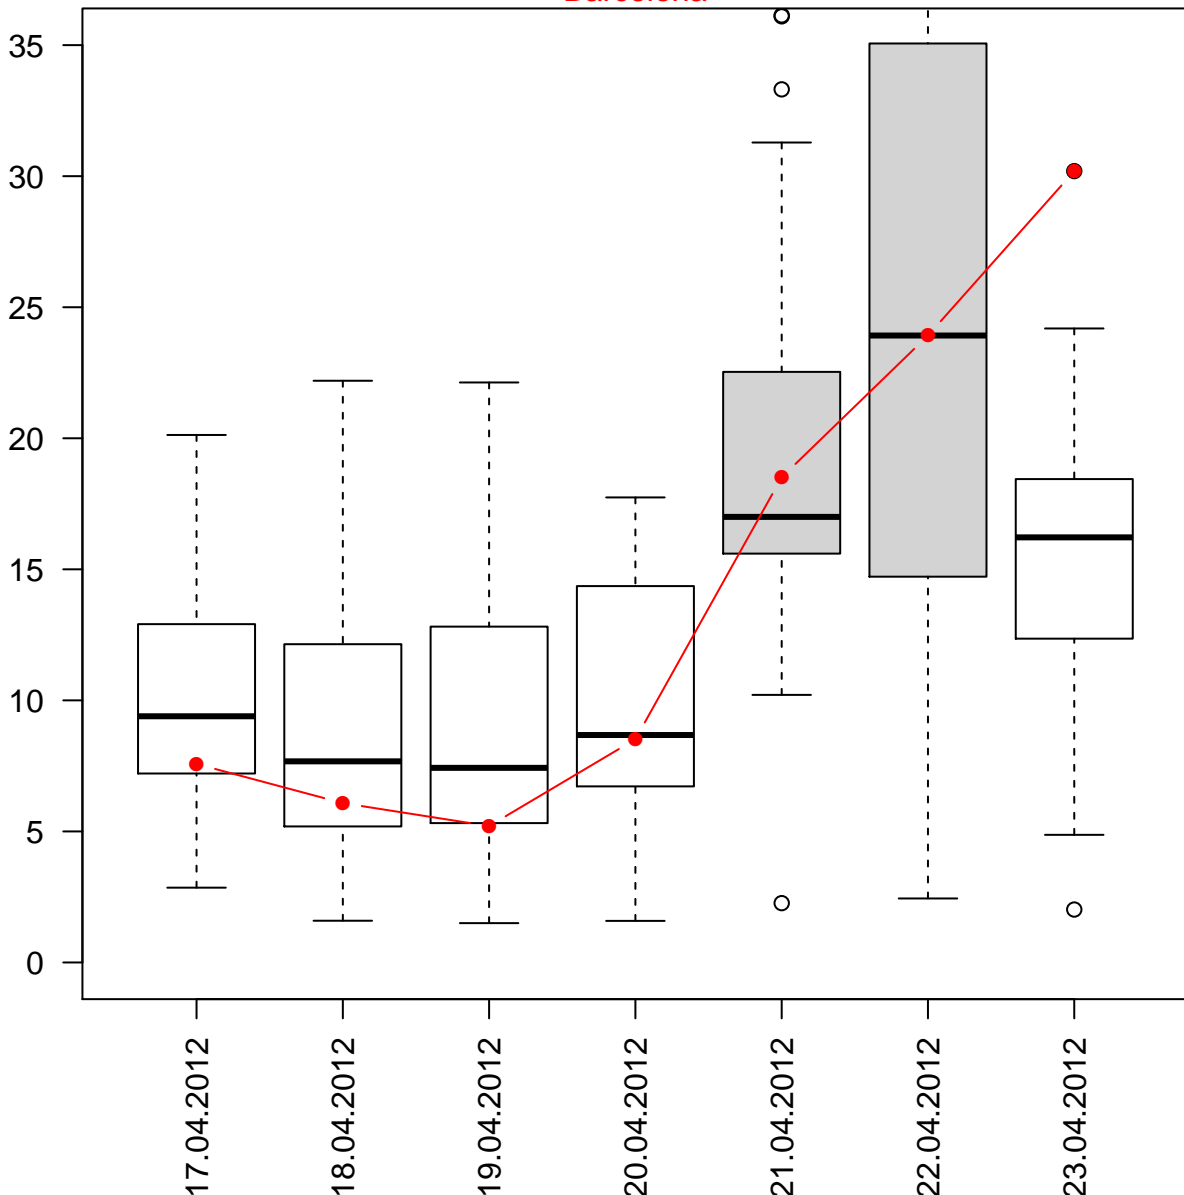

MDMA loads % per weekday

Barcelona