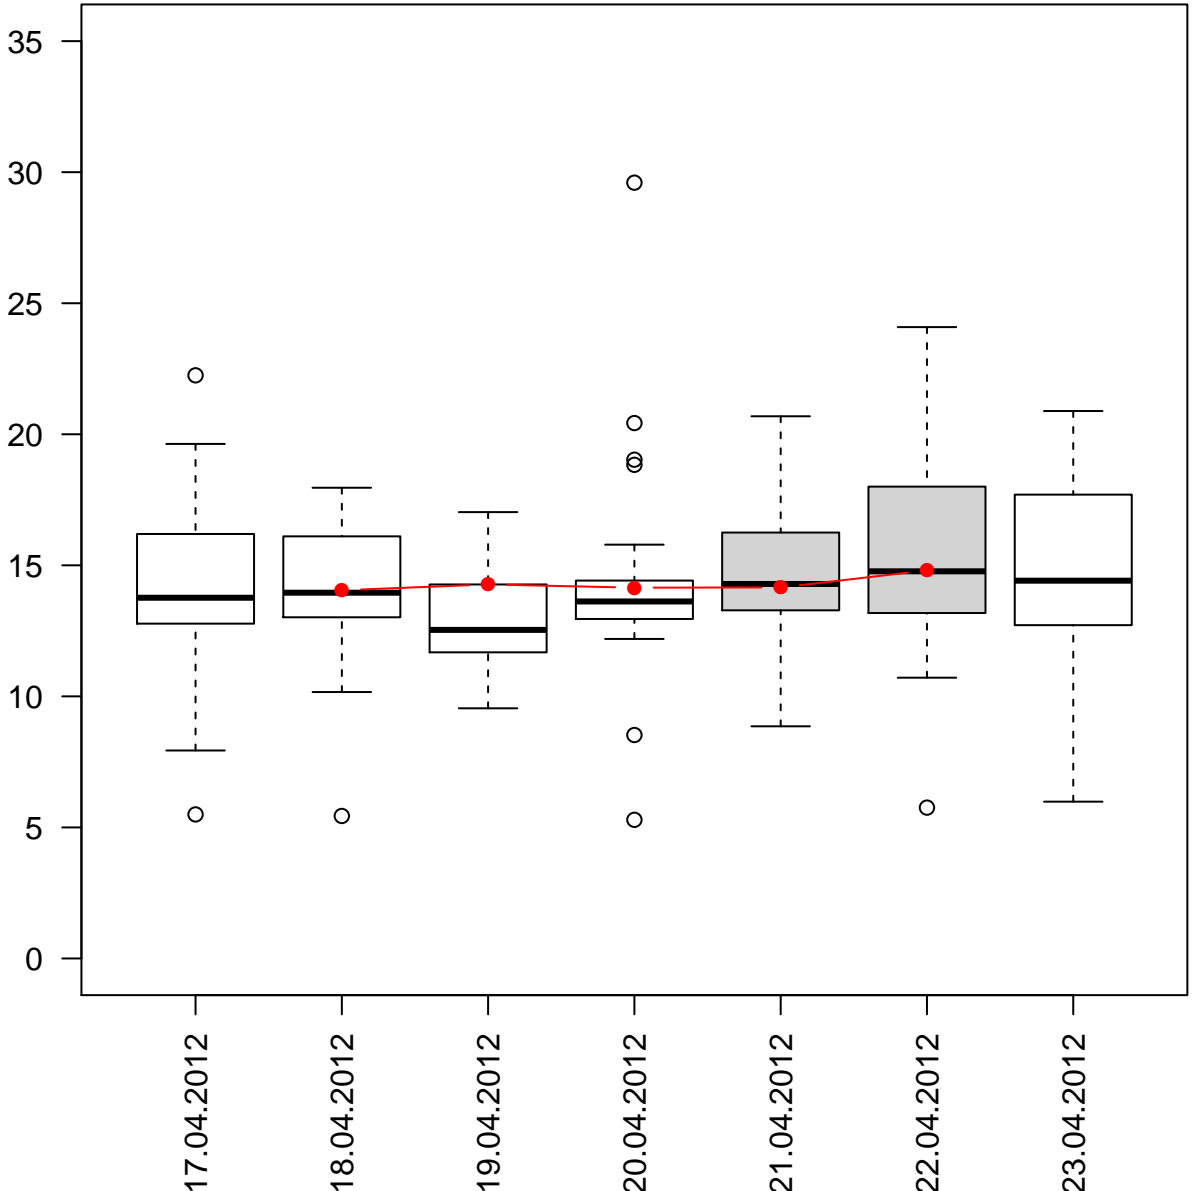

AMP loads % per weekday

St.Gallen A.