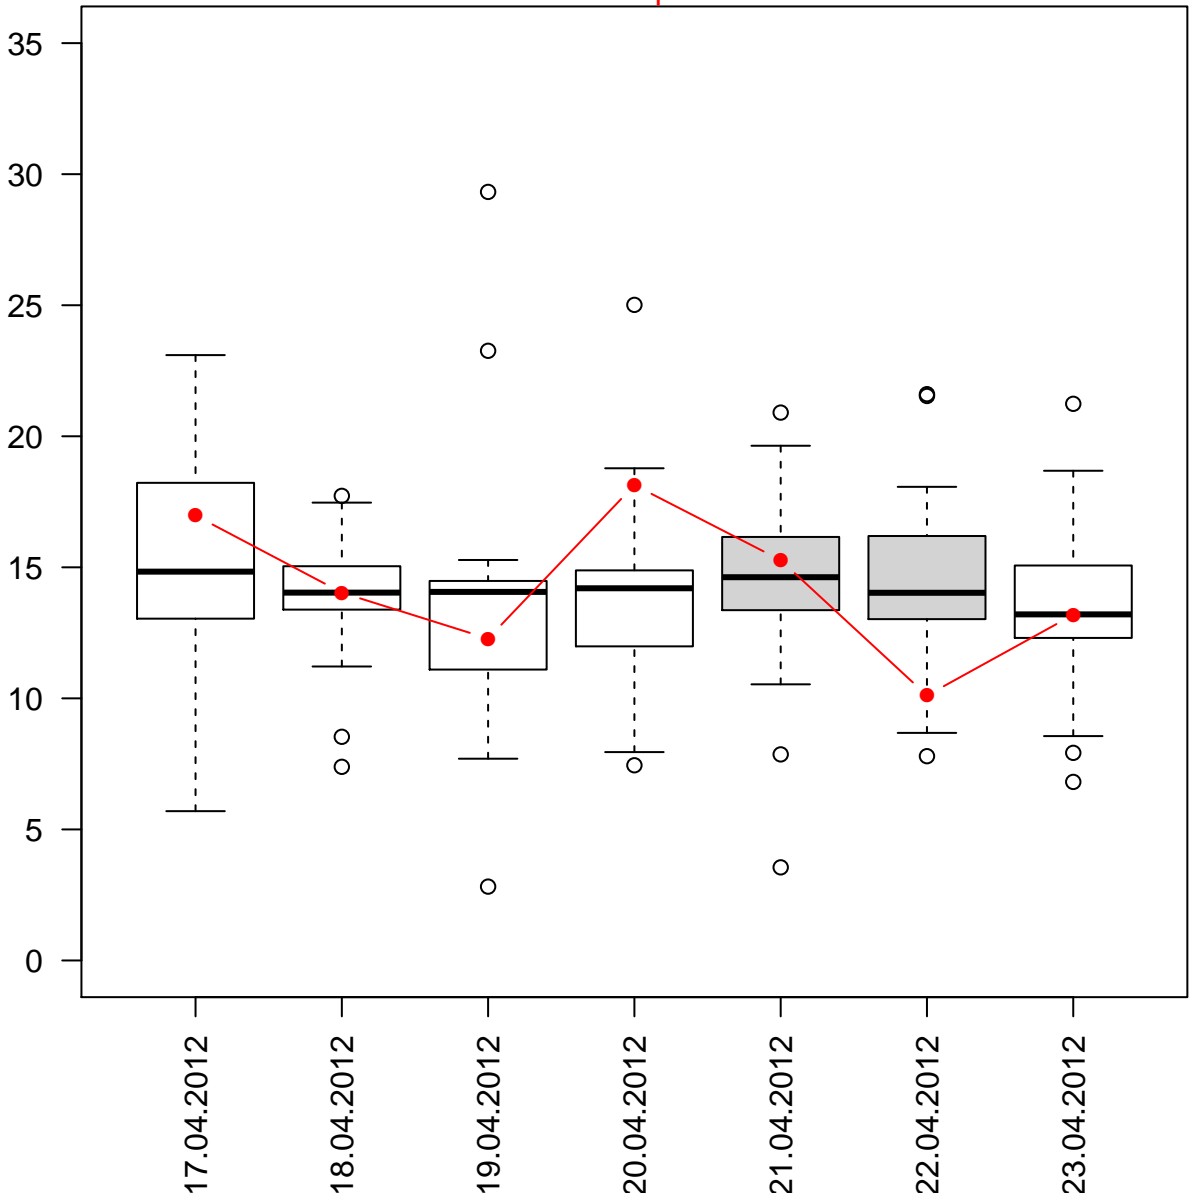

METH loads % per weekday

Antwerp D.