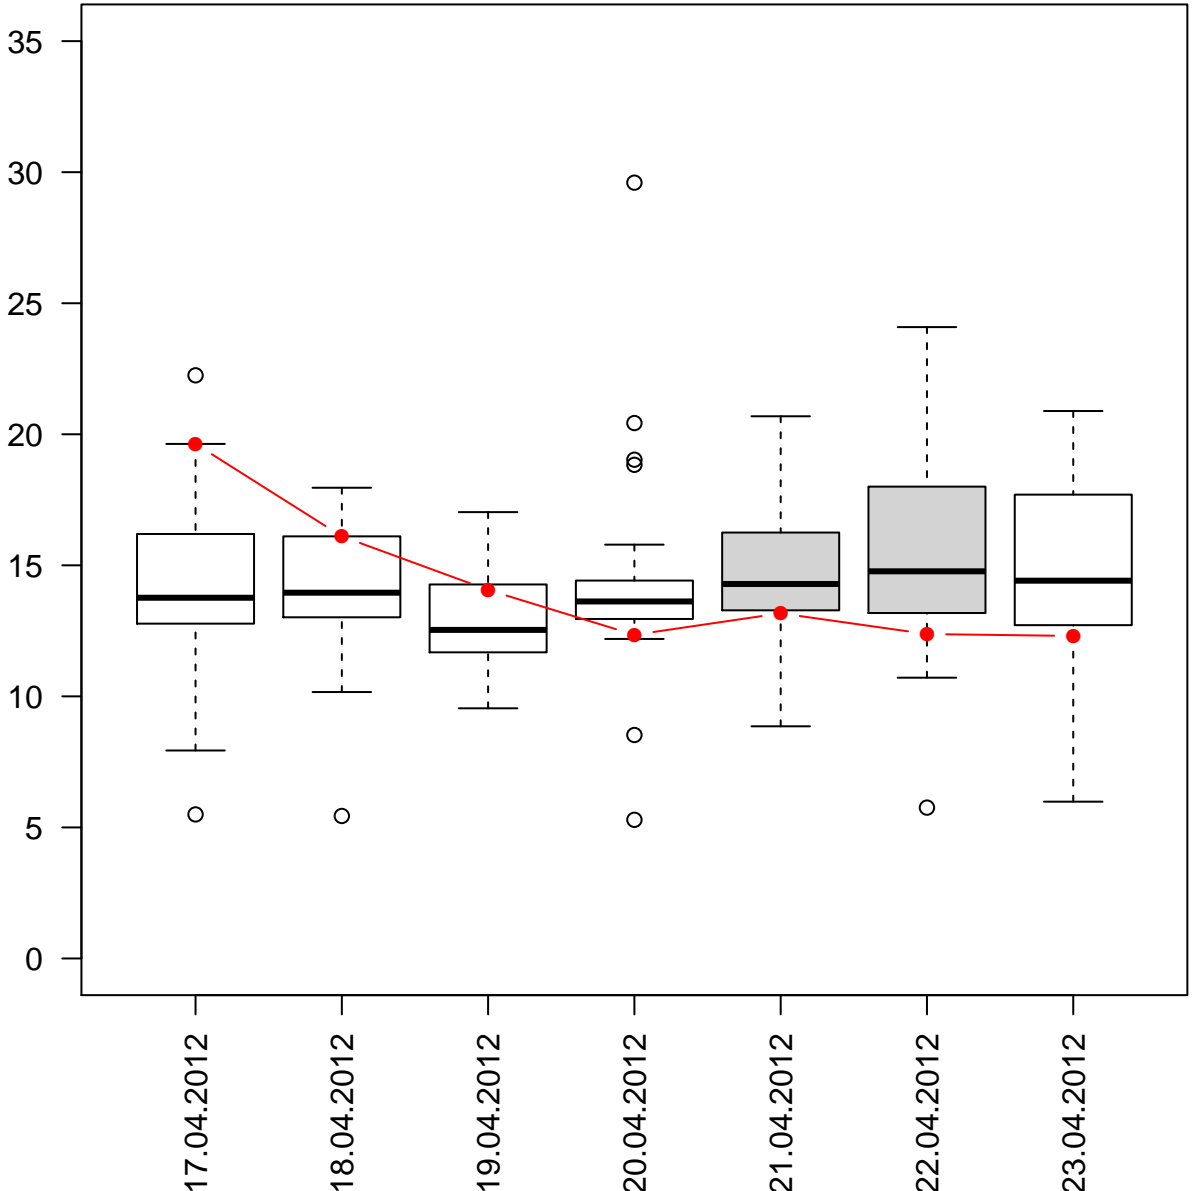

AMP loads % per weekday

Basel