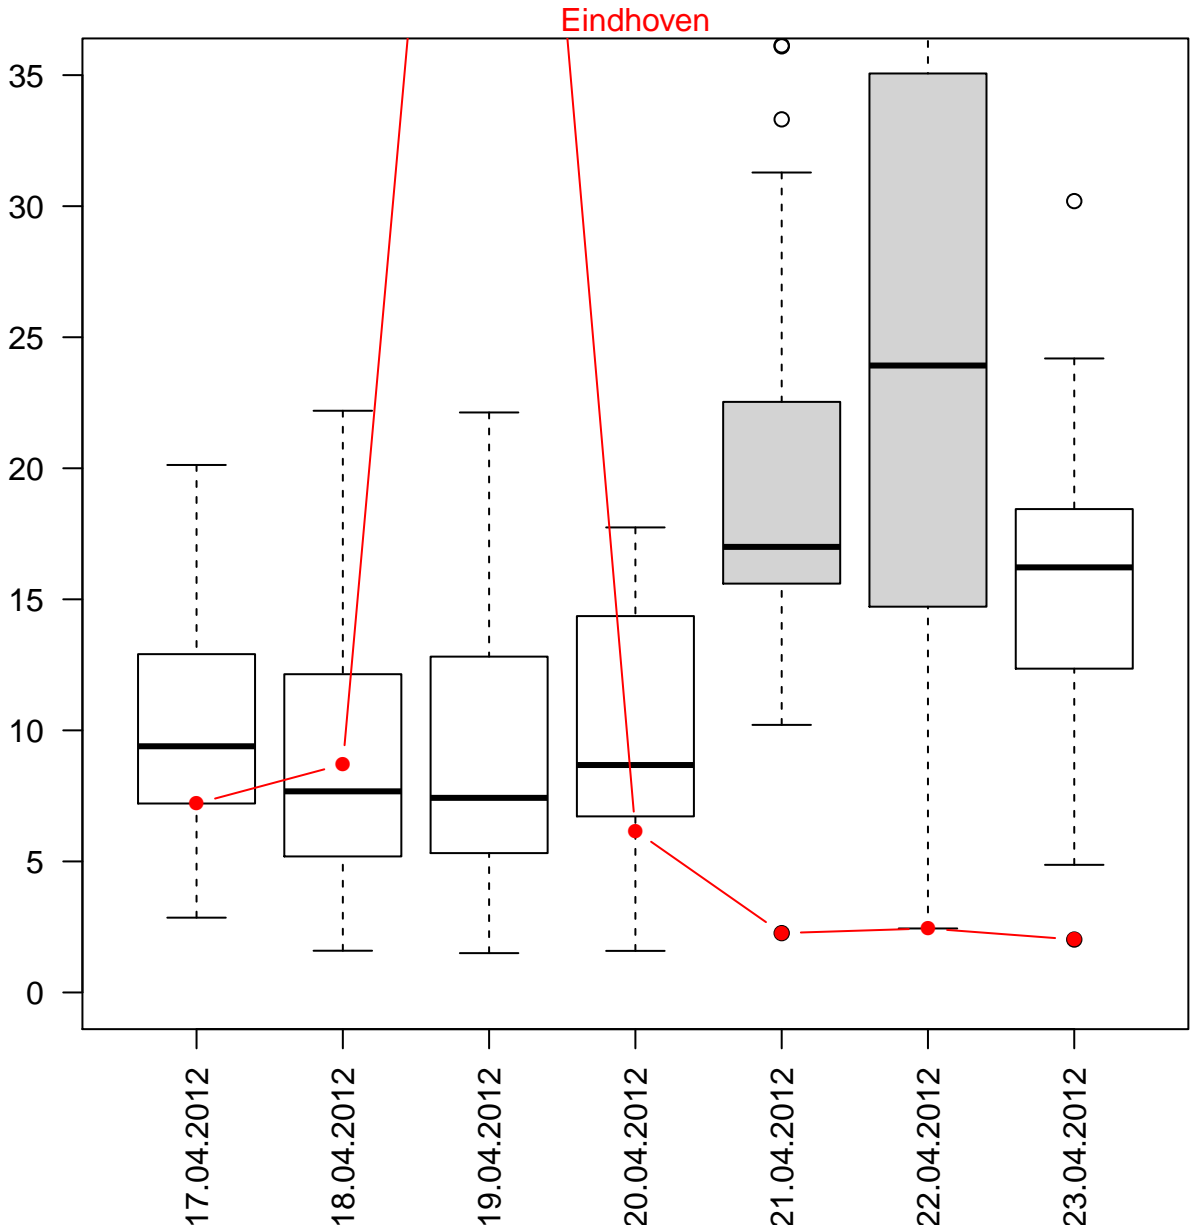

MDMA loads % per weekday