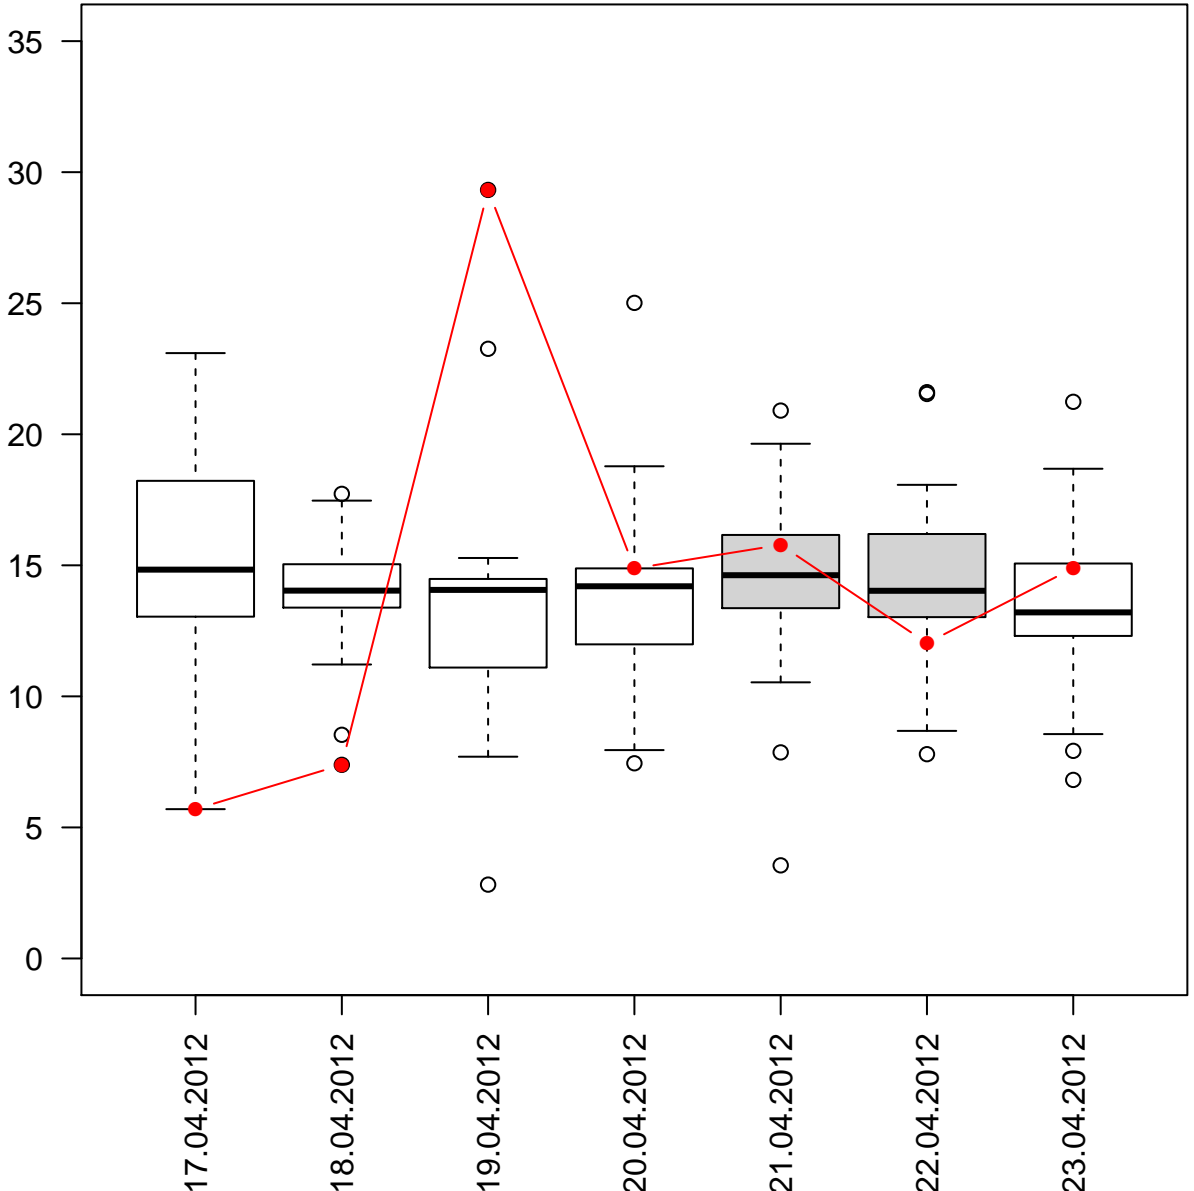

METH loads % per weekday

Turku