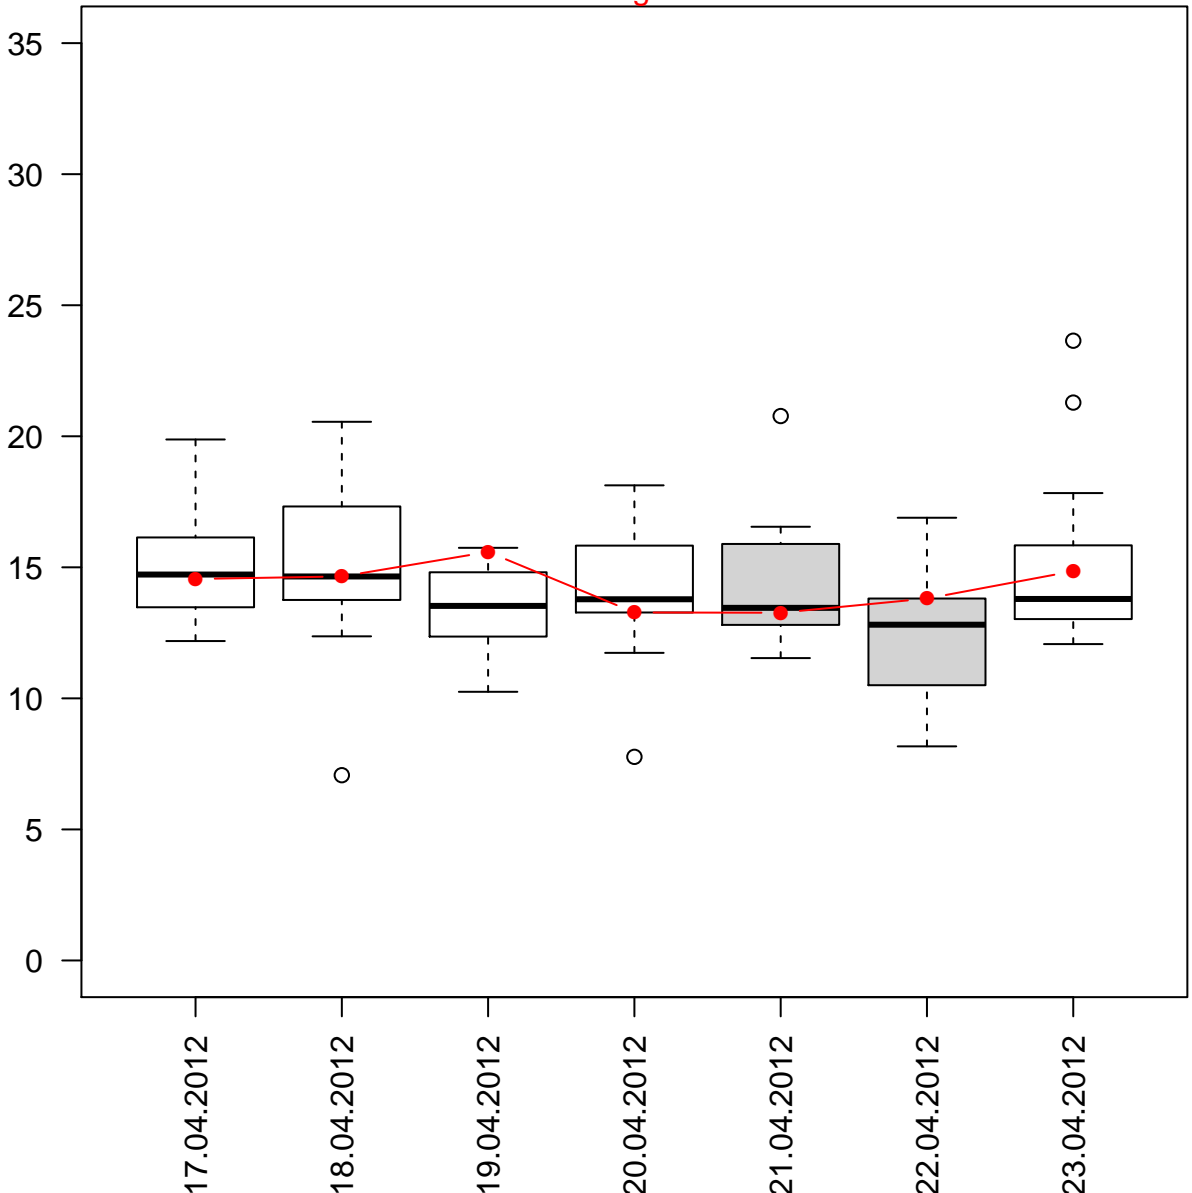

THC-COOH loads % per weekday

Prague