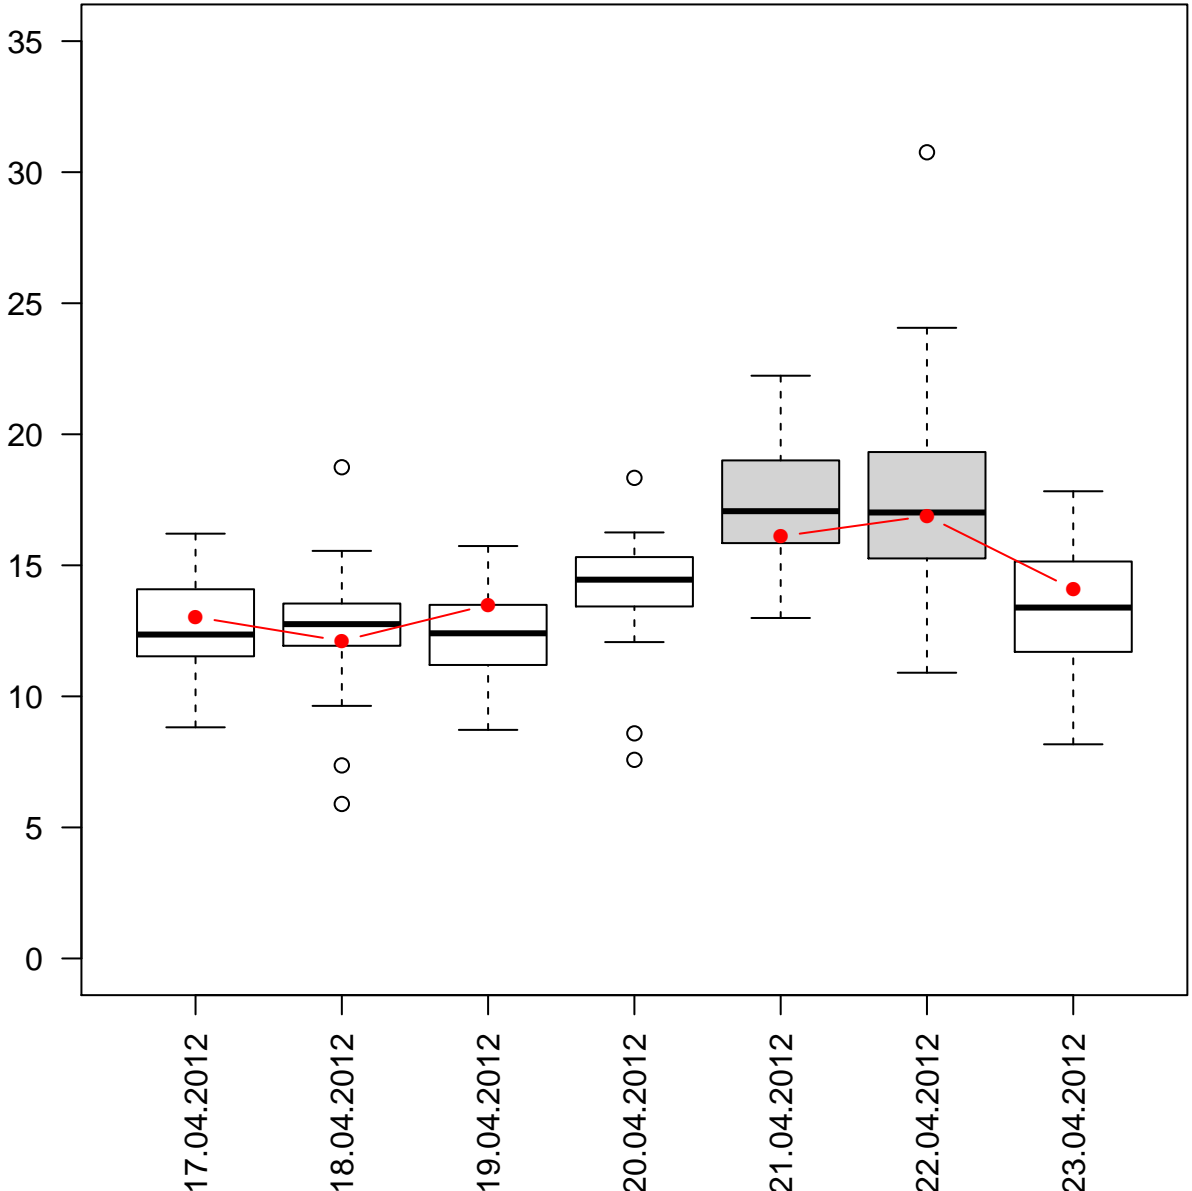

BE loads % per weekday

Berne