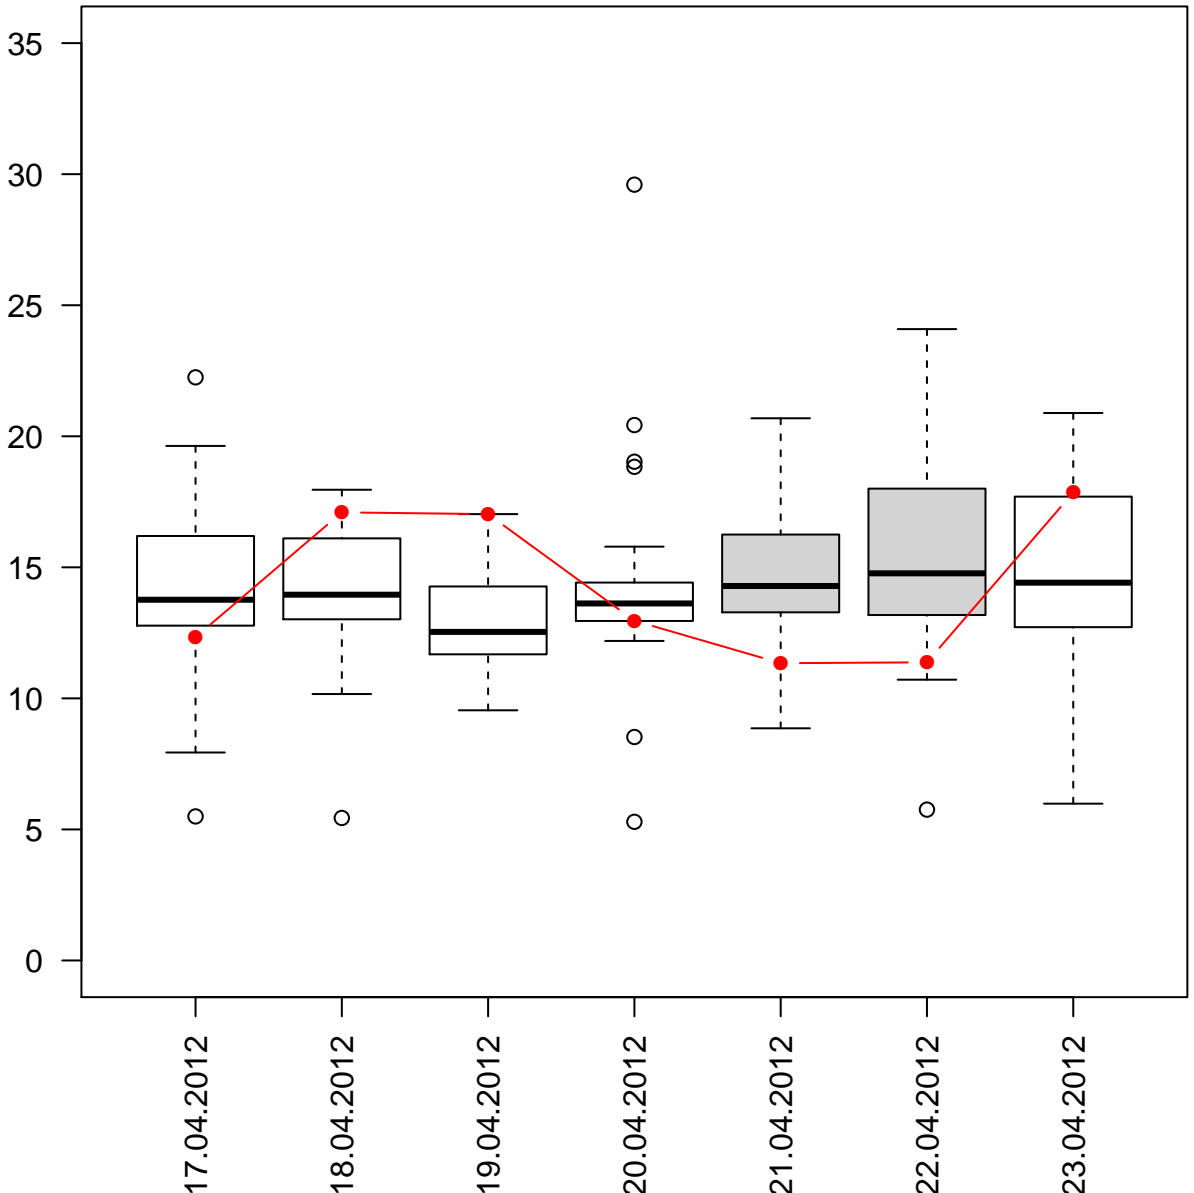

AMP loads % per weekday

Milan