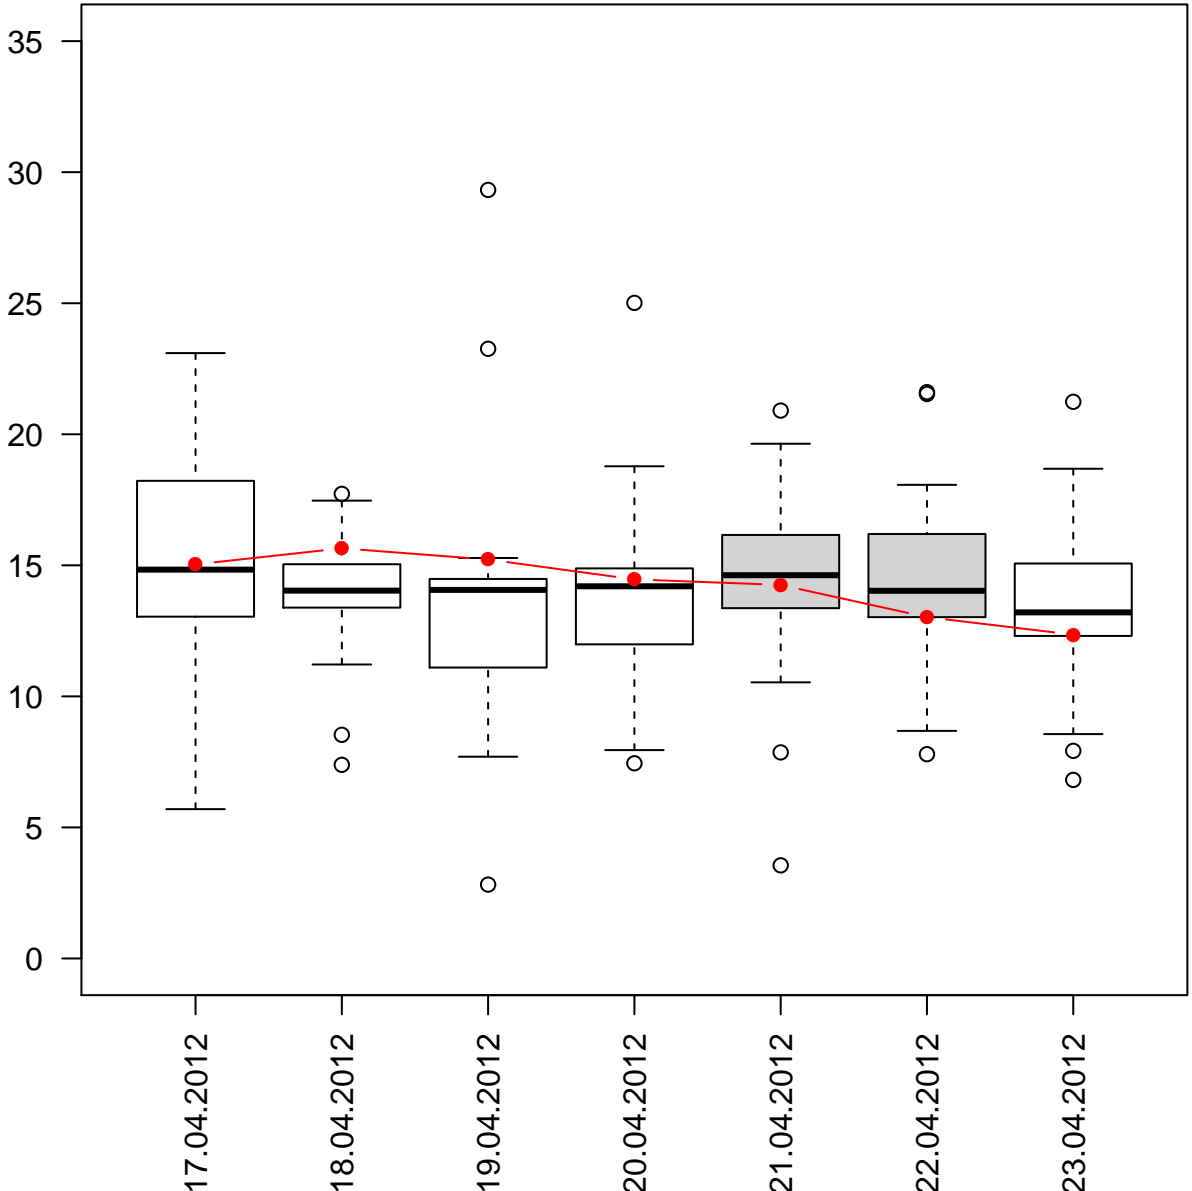

METH loads % per weekday

Castellon