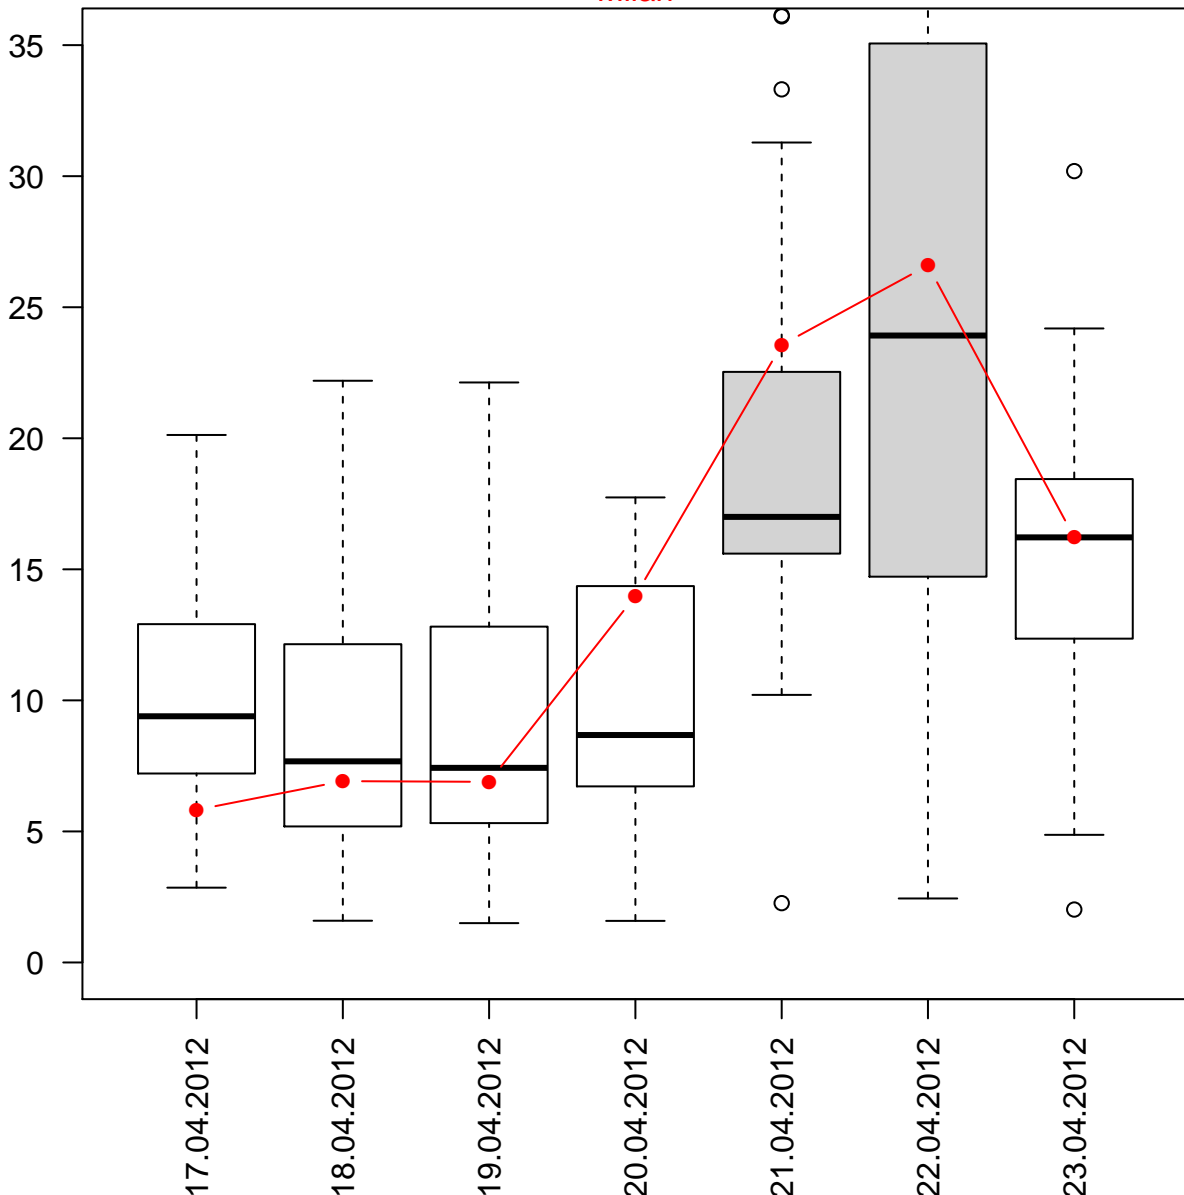

MDMA loads % per weekday

Milan