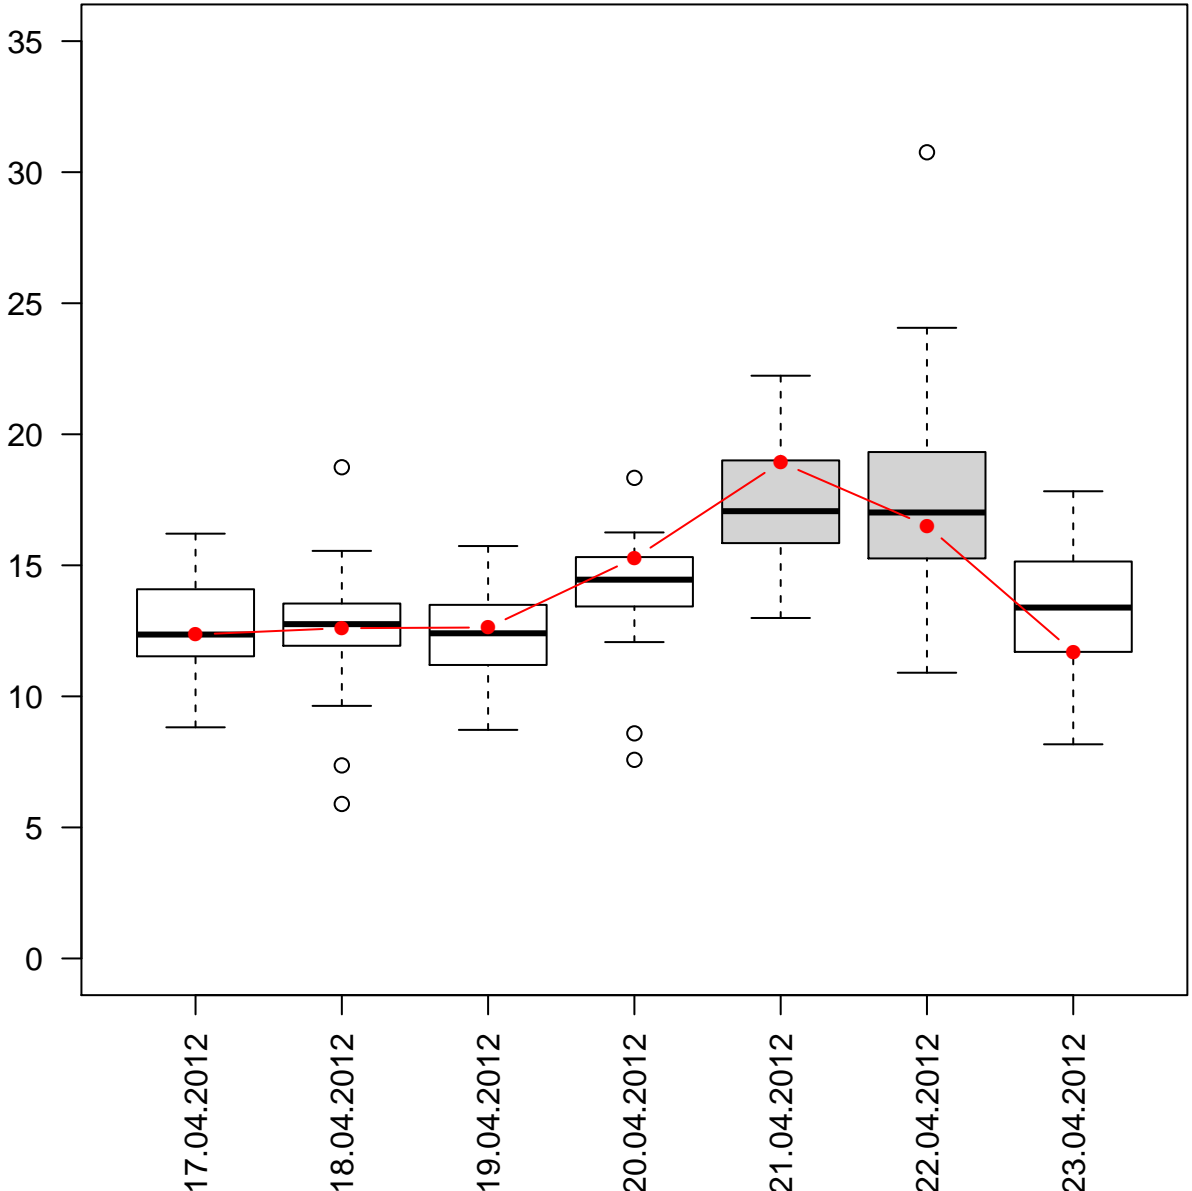

BE loads % per weekday

St.Gallen H.