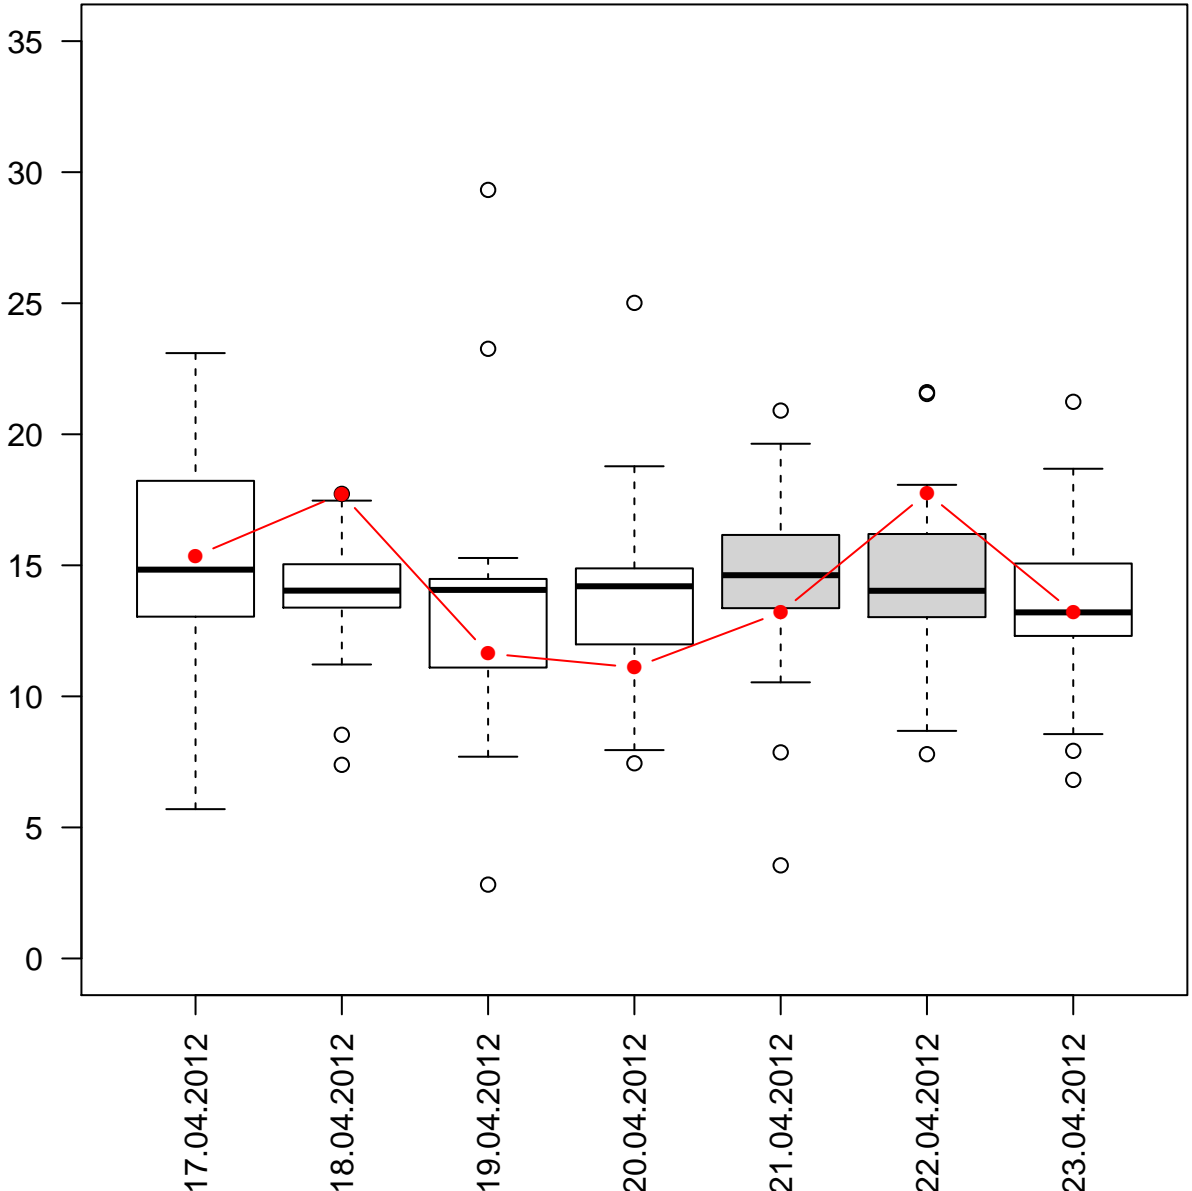

METH loads % per weekday

Brussels