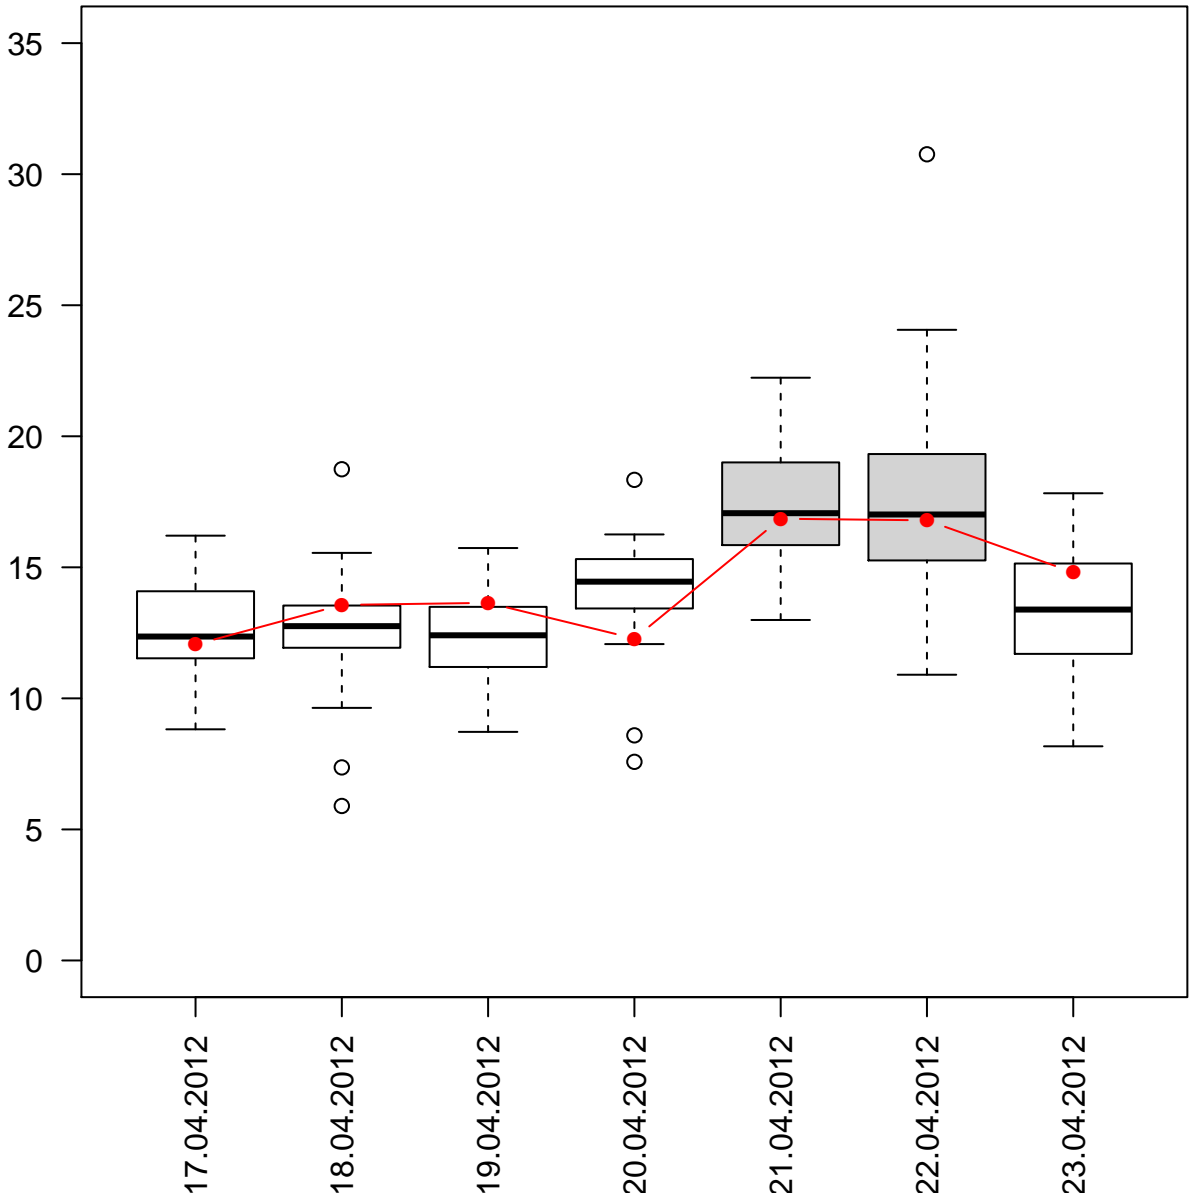

BE loads % per weekday

Barcelona