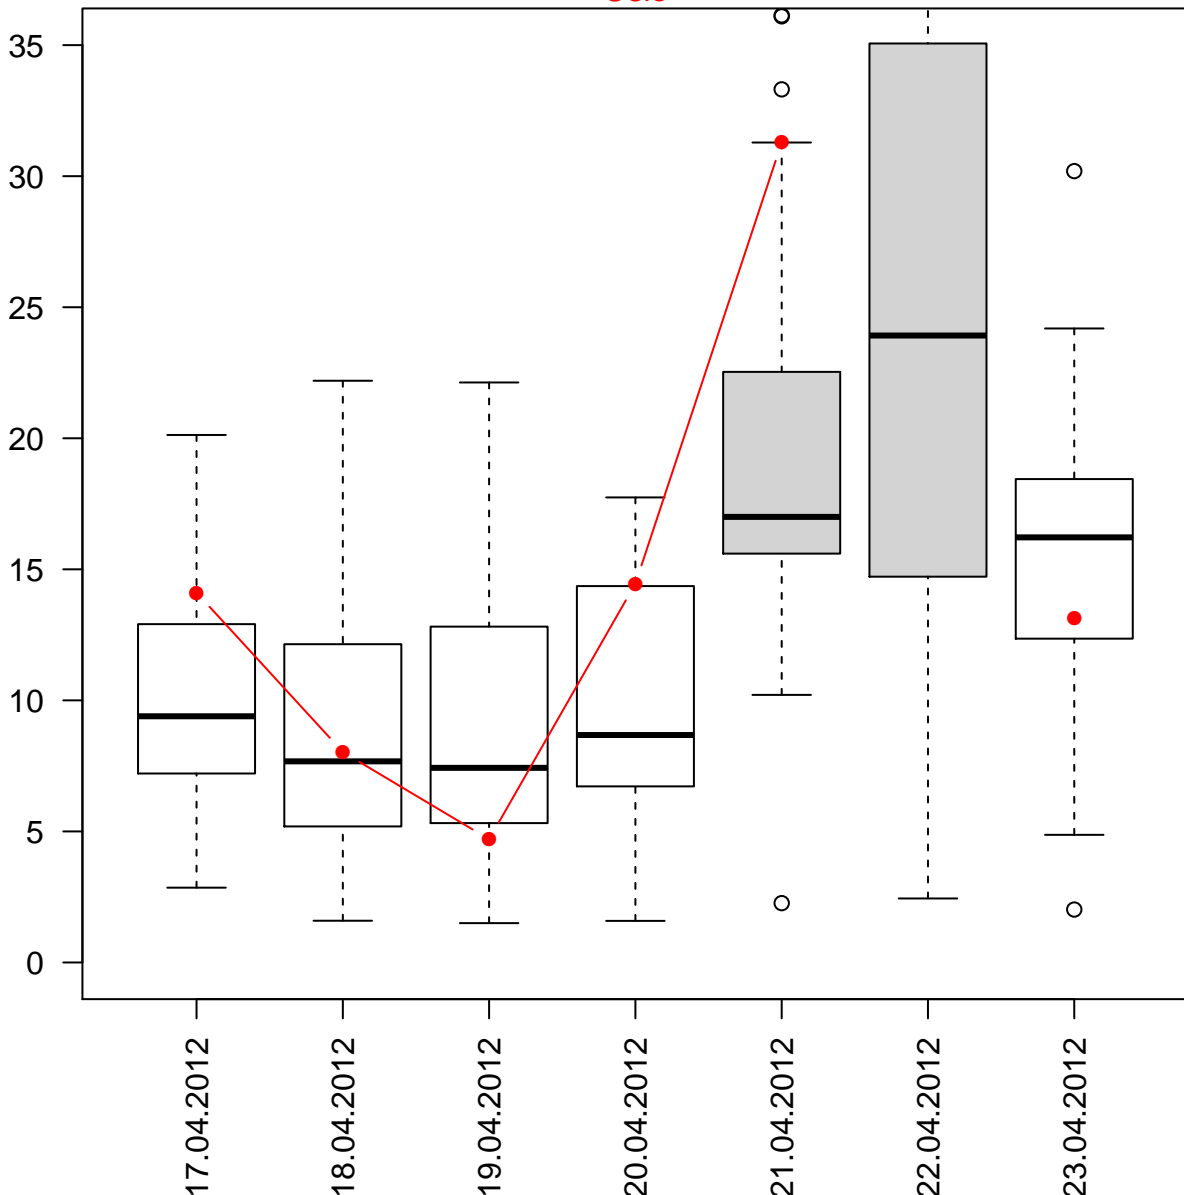

MDMA loads % per weekday

Oslo