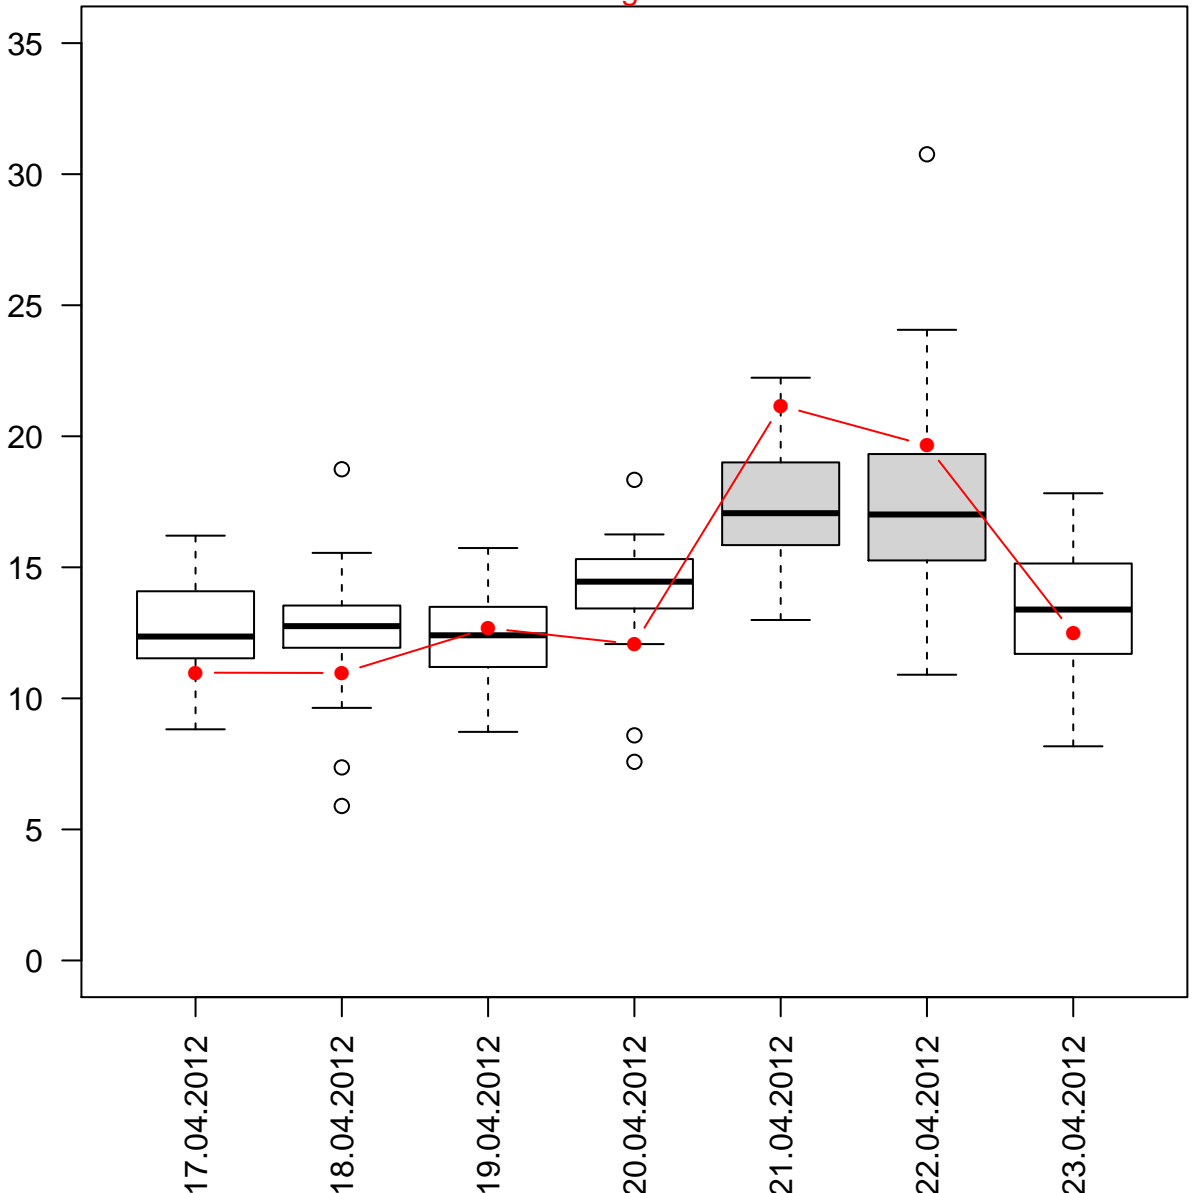

BE loads % per weekday

Zagreb