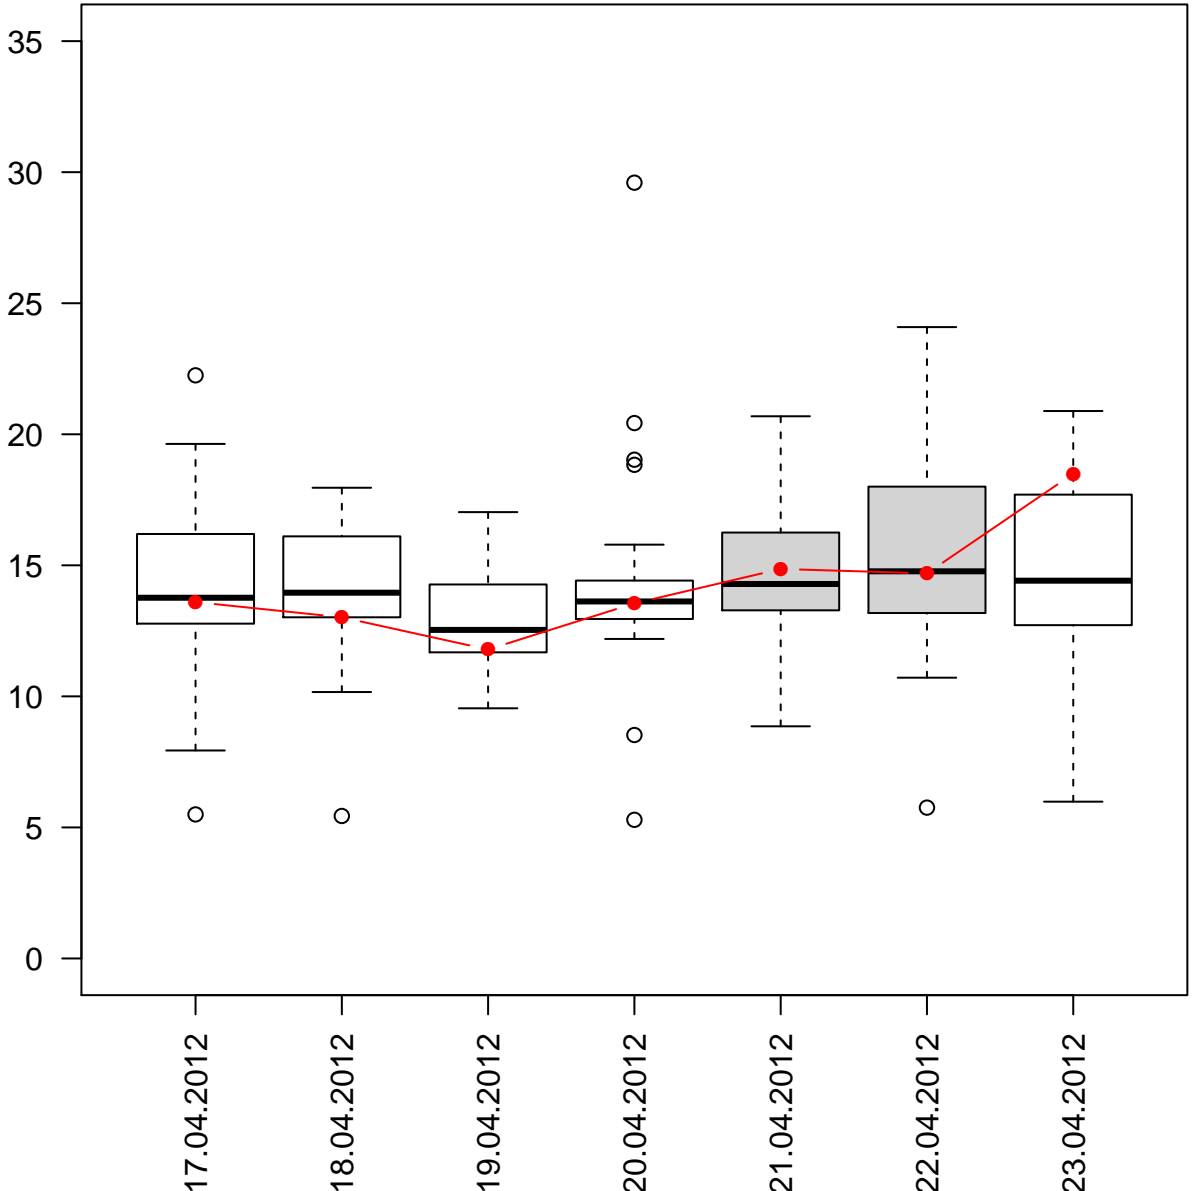

AMP loads % per weekday

Utrecht