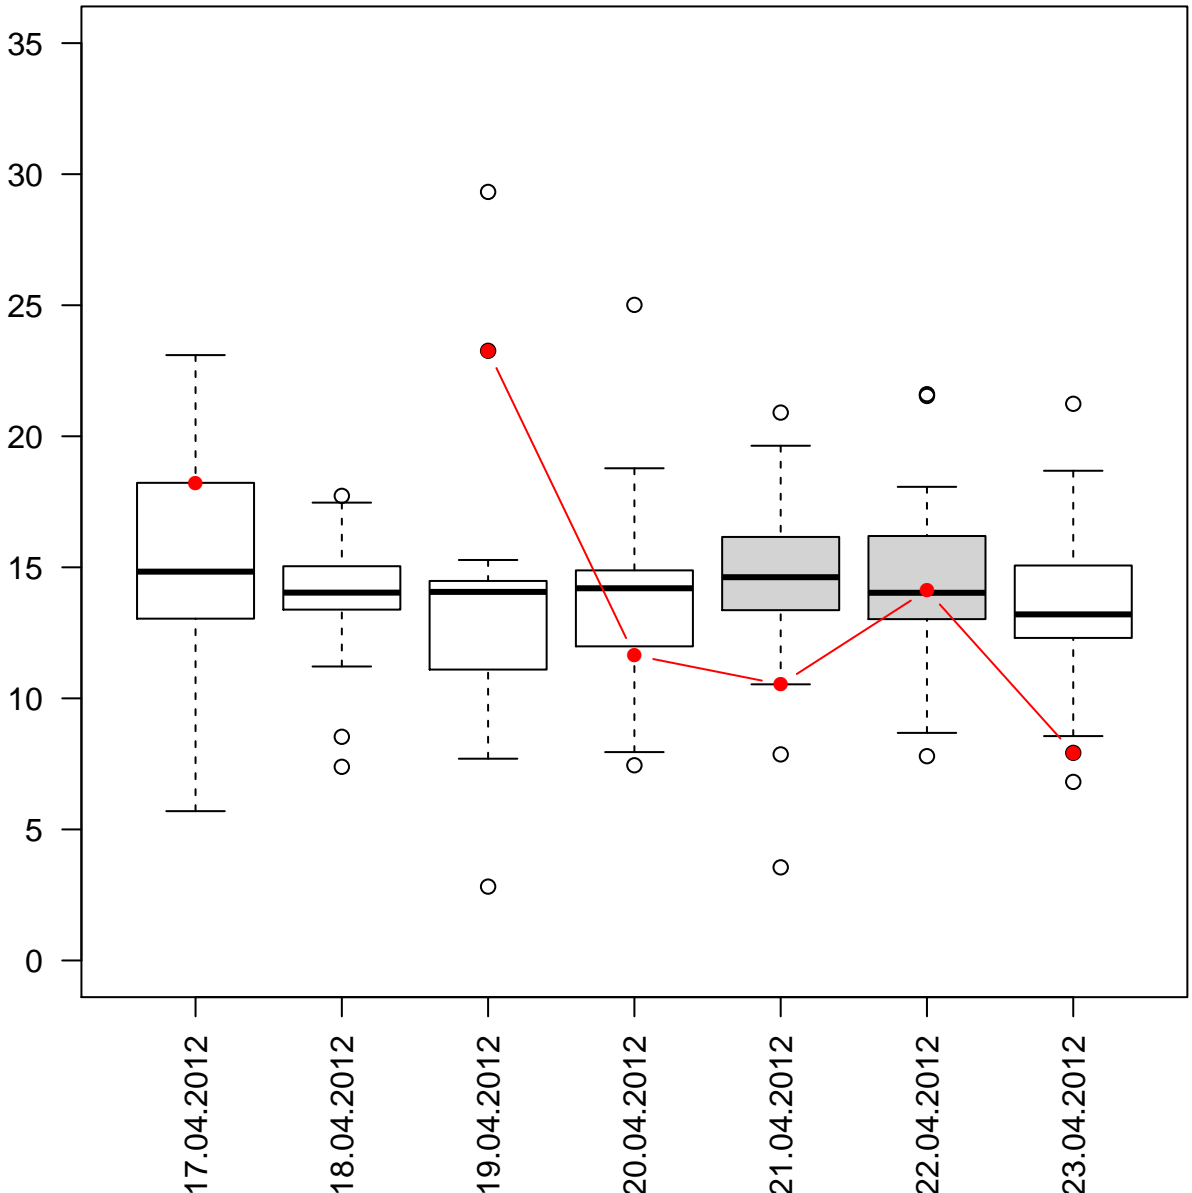

METH loads % per weekday

Amsterdam