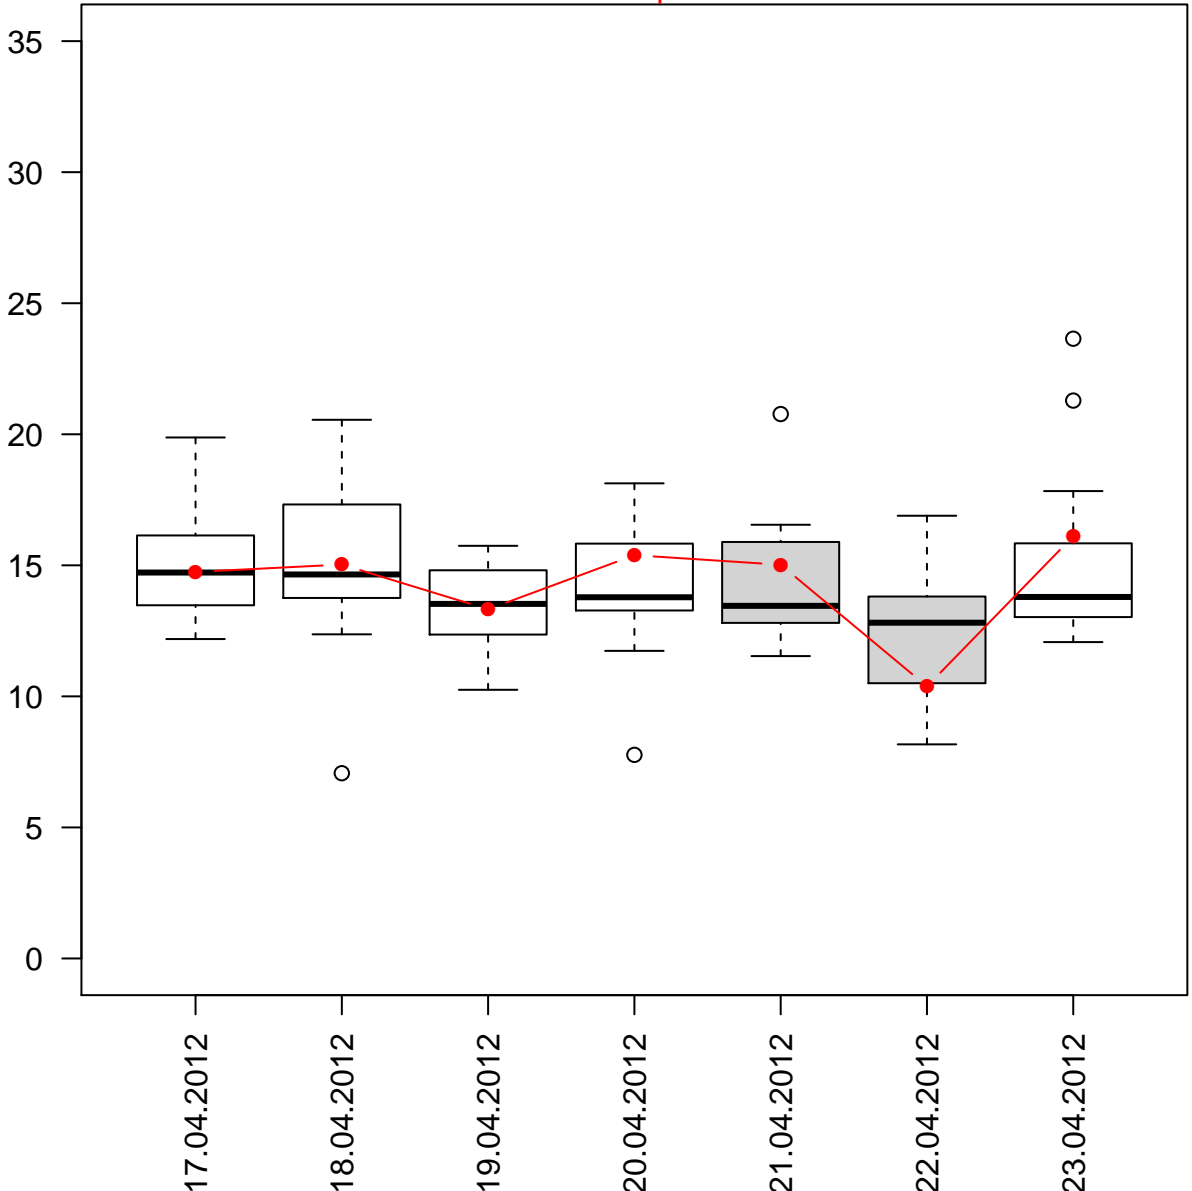

THC-COOH loads % per weekday

Antwerp Z.