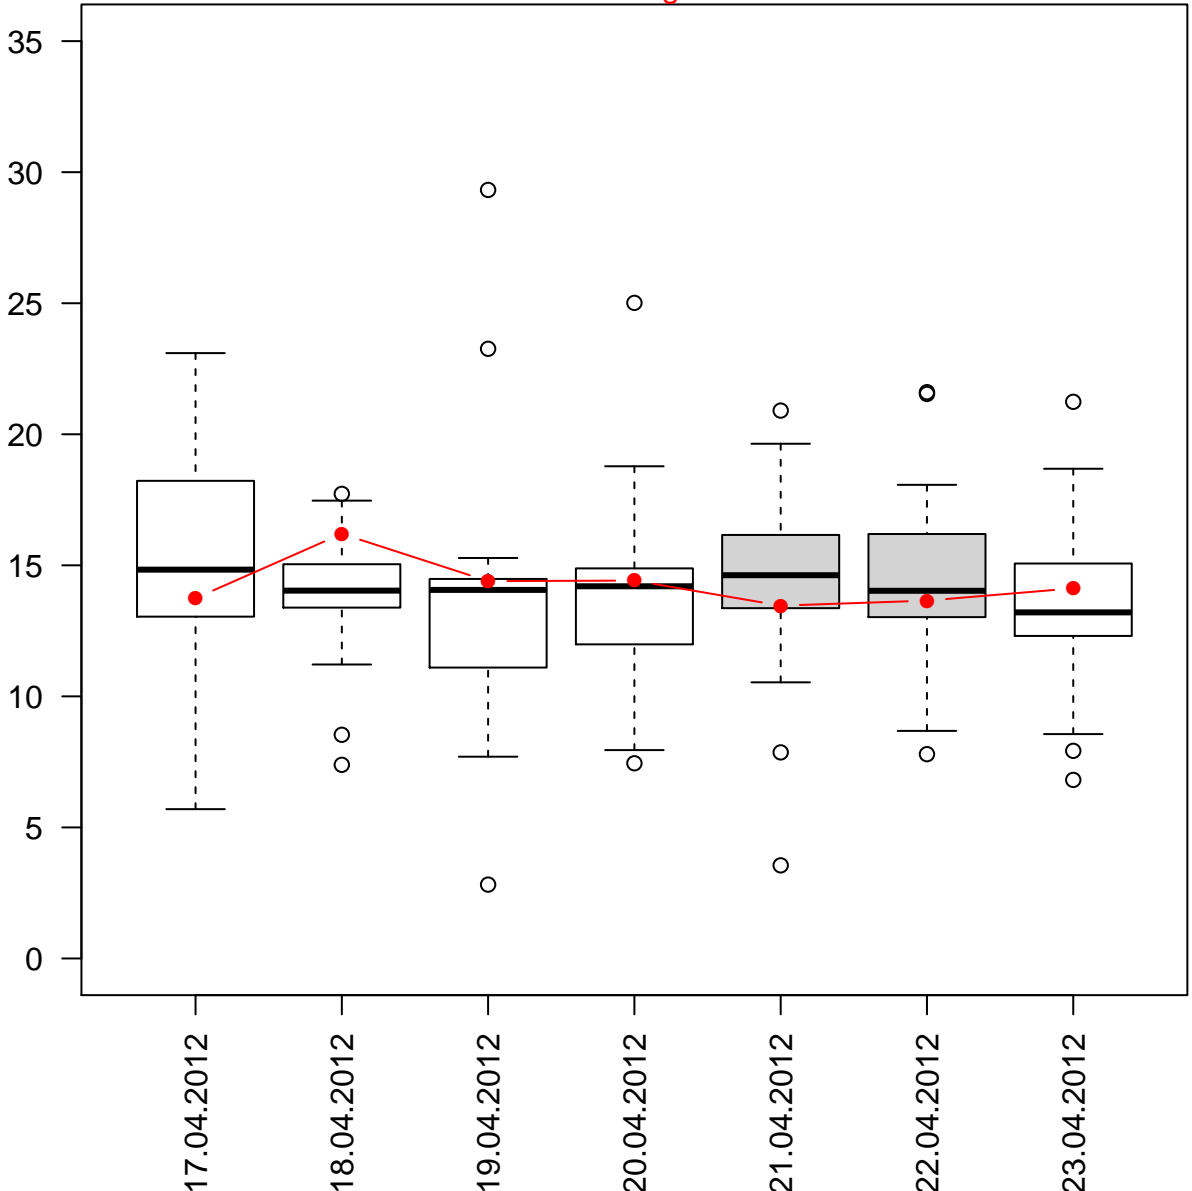

METH loads % per weekday

Santiago