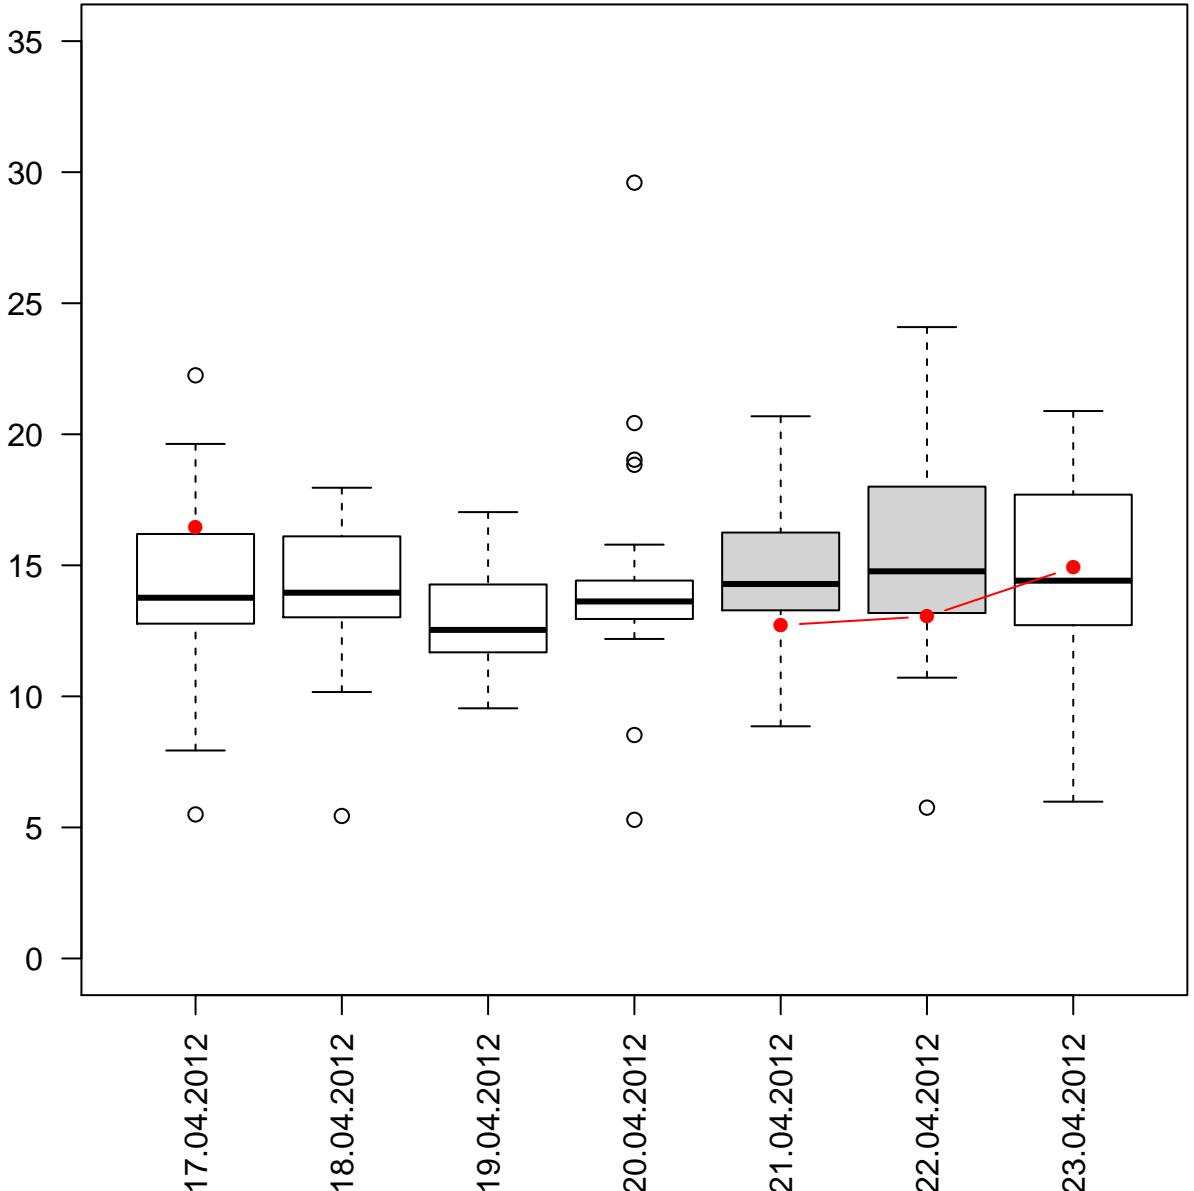

AMP loads % per weekday

Paris