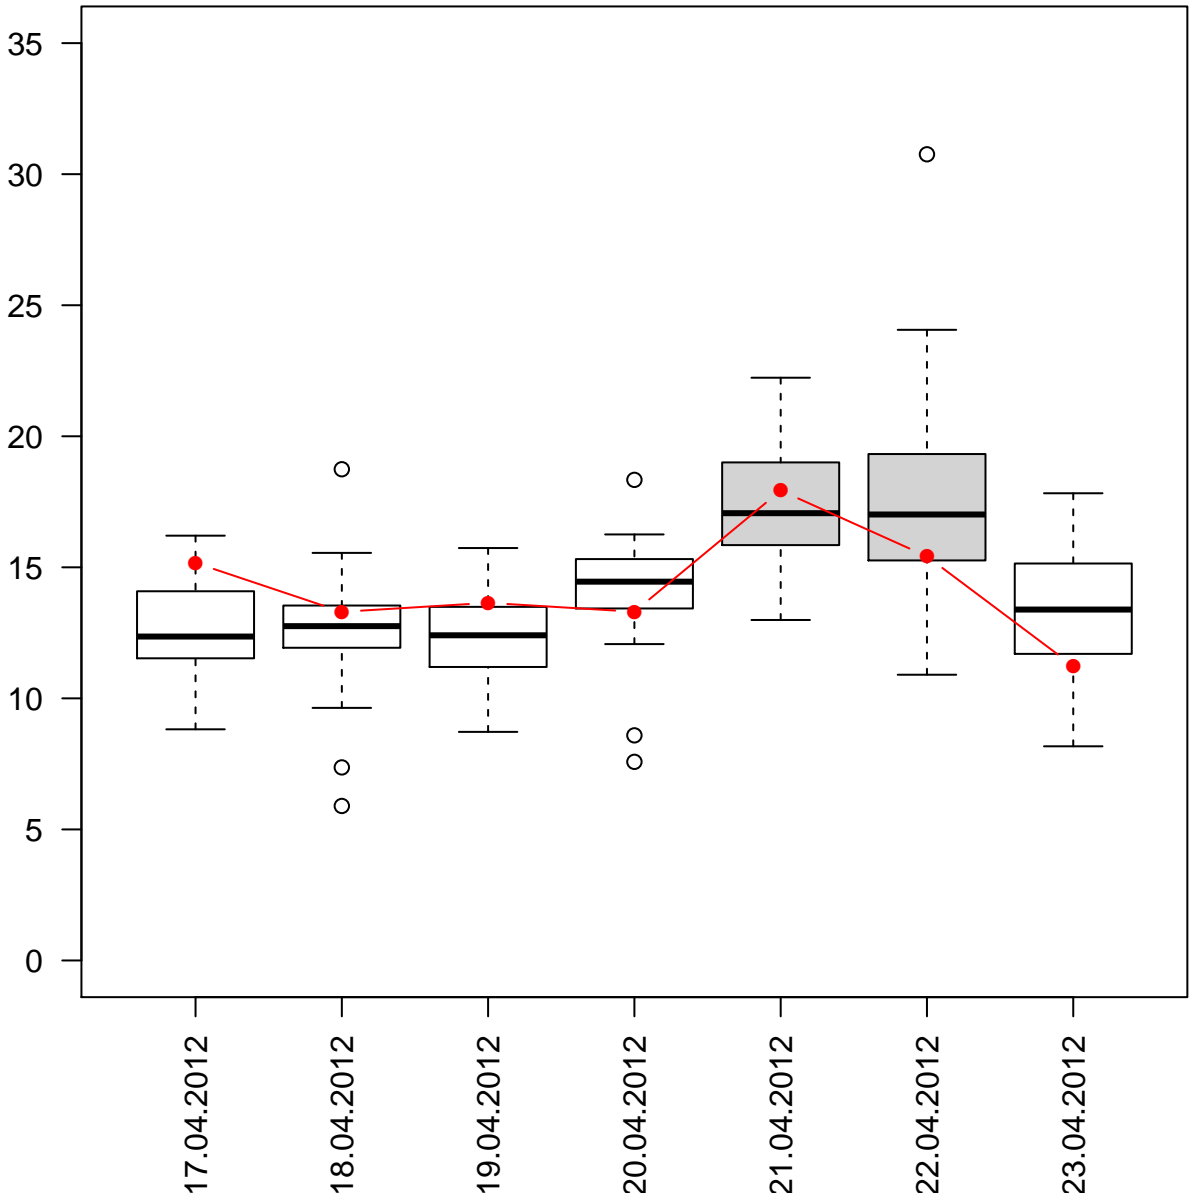

BE loads % per weekday

Basel