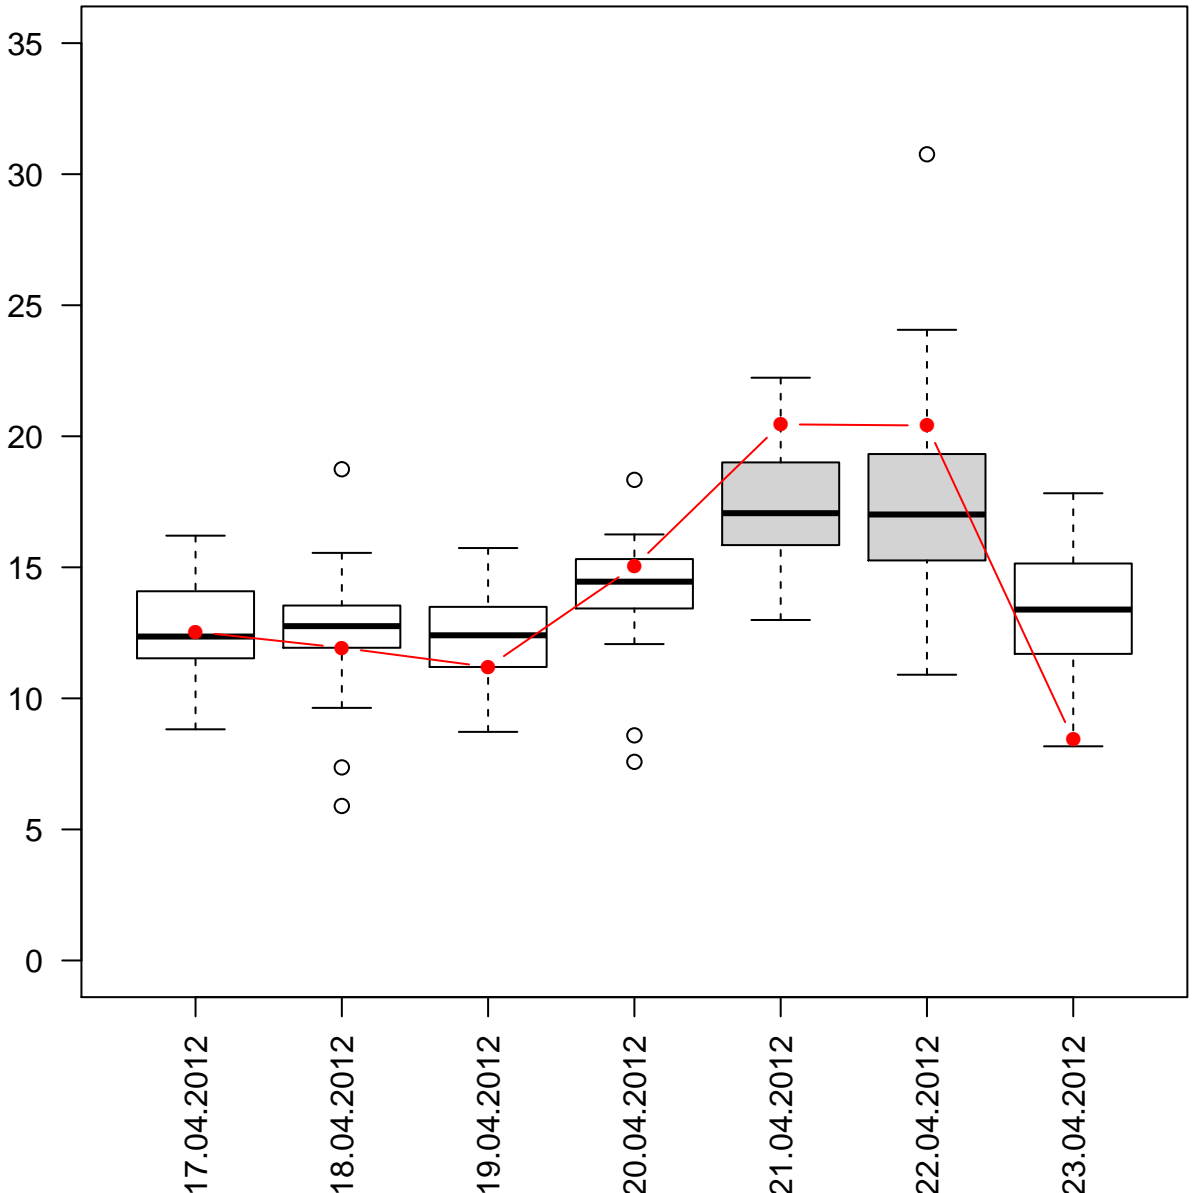

BE loads % per weekday

Castellon