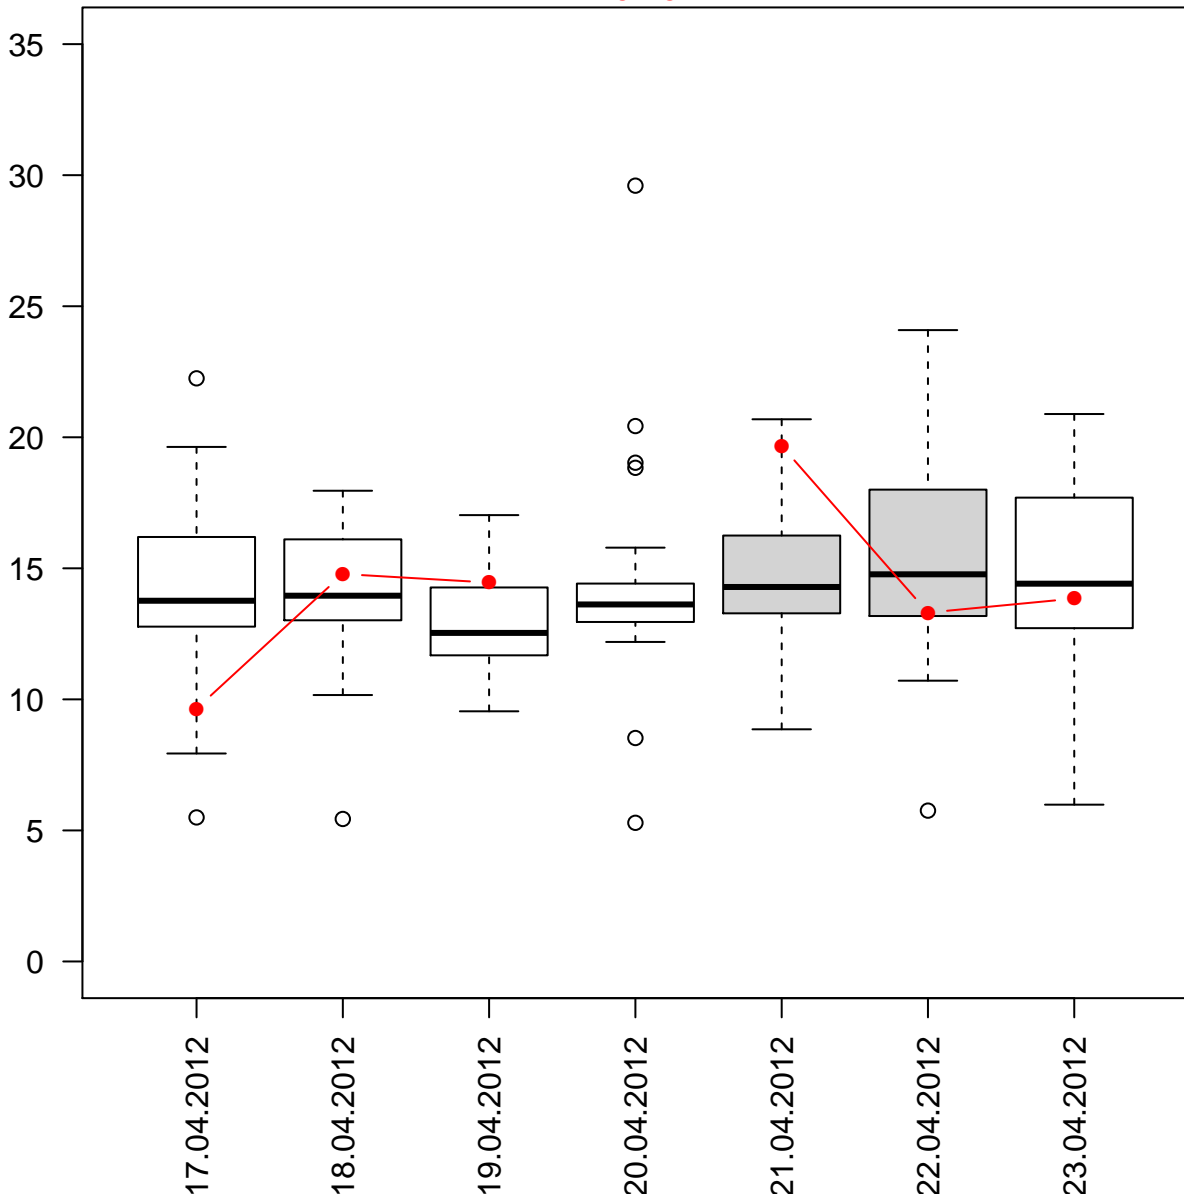

AMP loads % per weekday

Berne