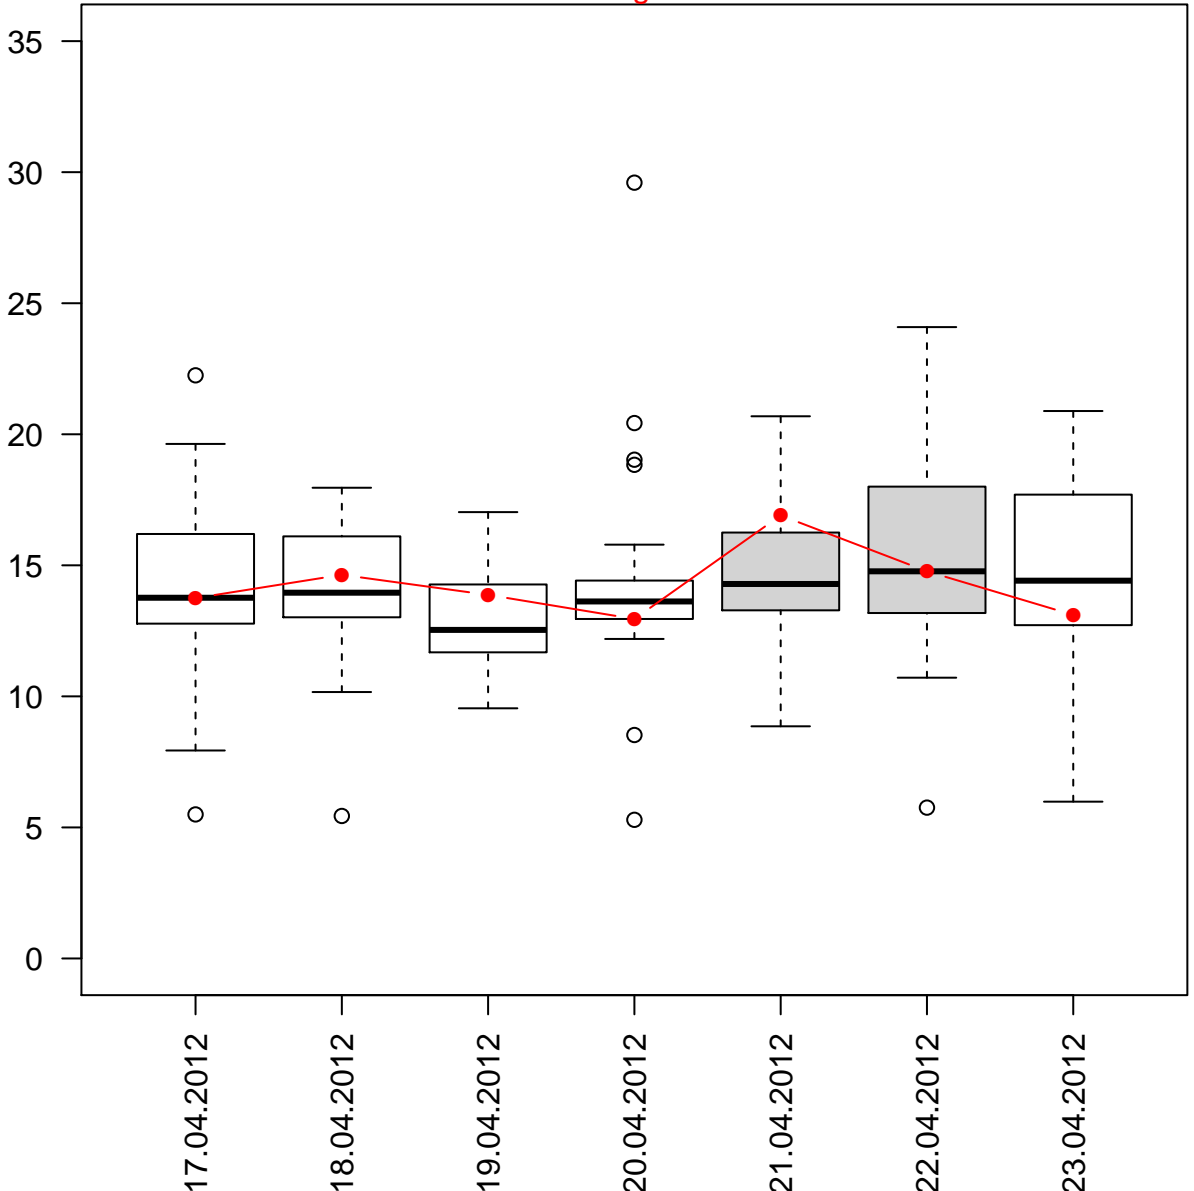

AMP loads % per weekday

Prague