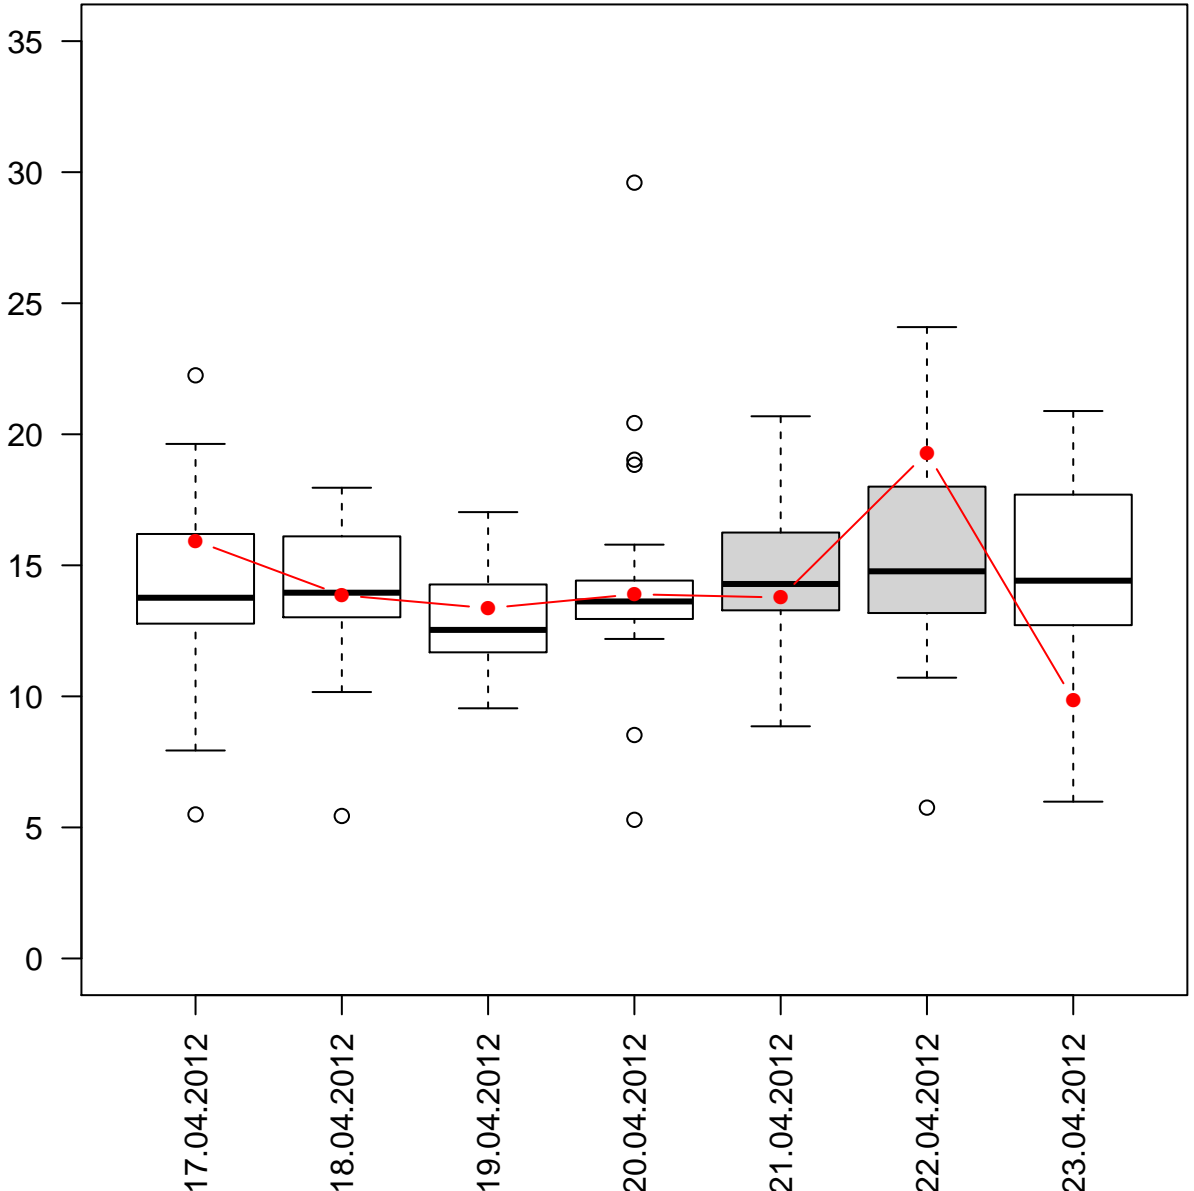

AMP loads % per weekday

Helsinki