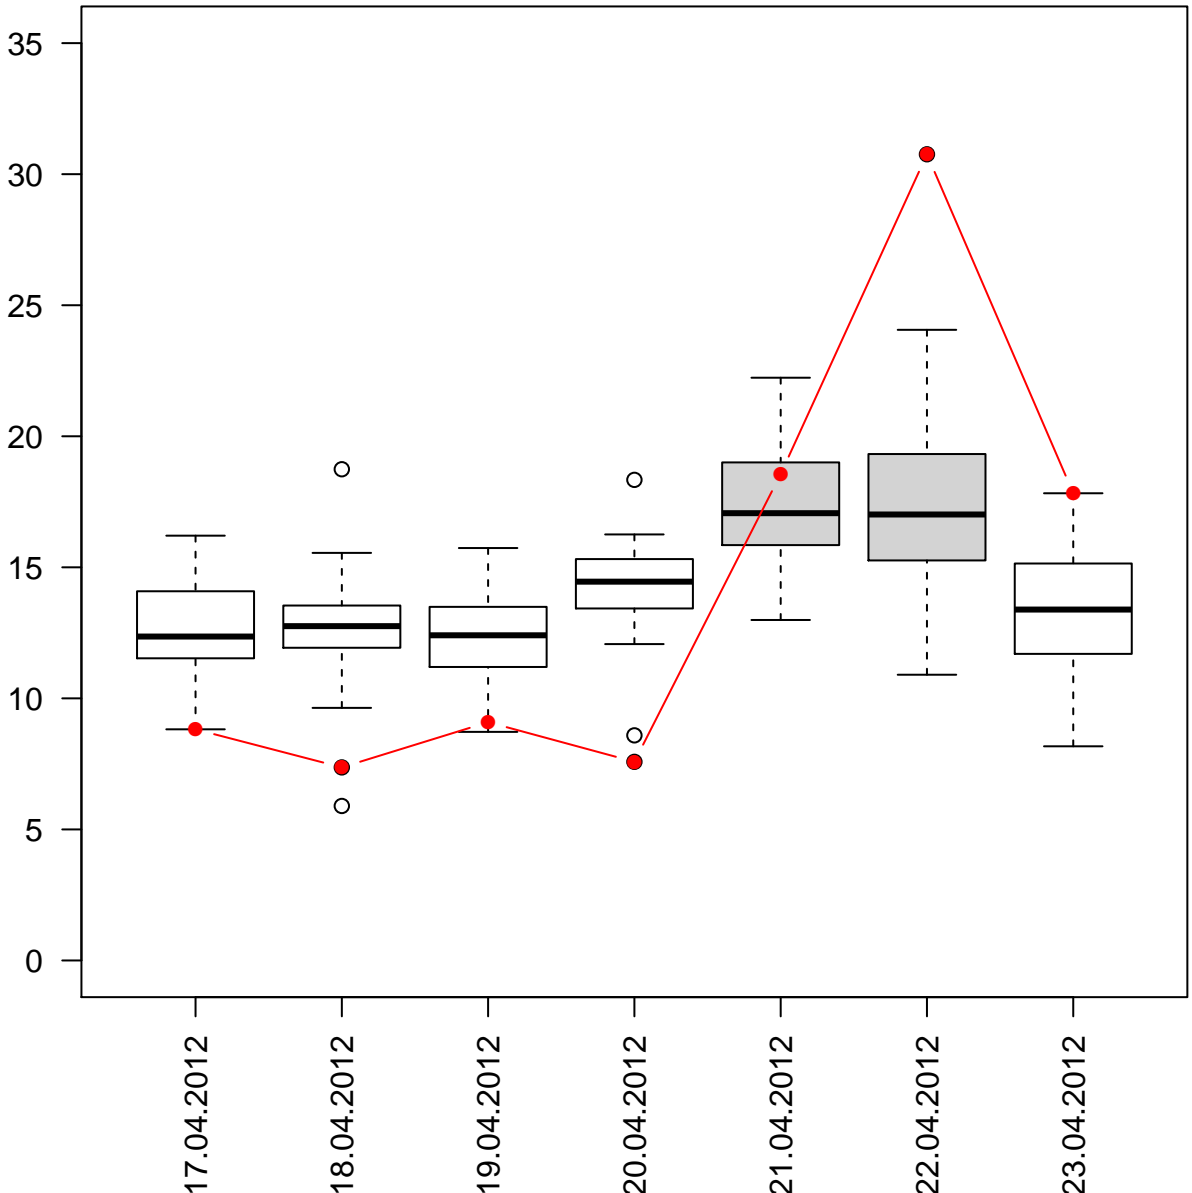

BE loads % per weekday

Helsinki