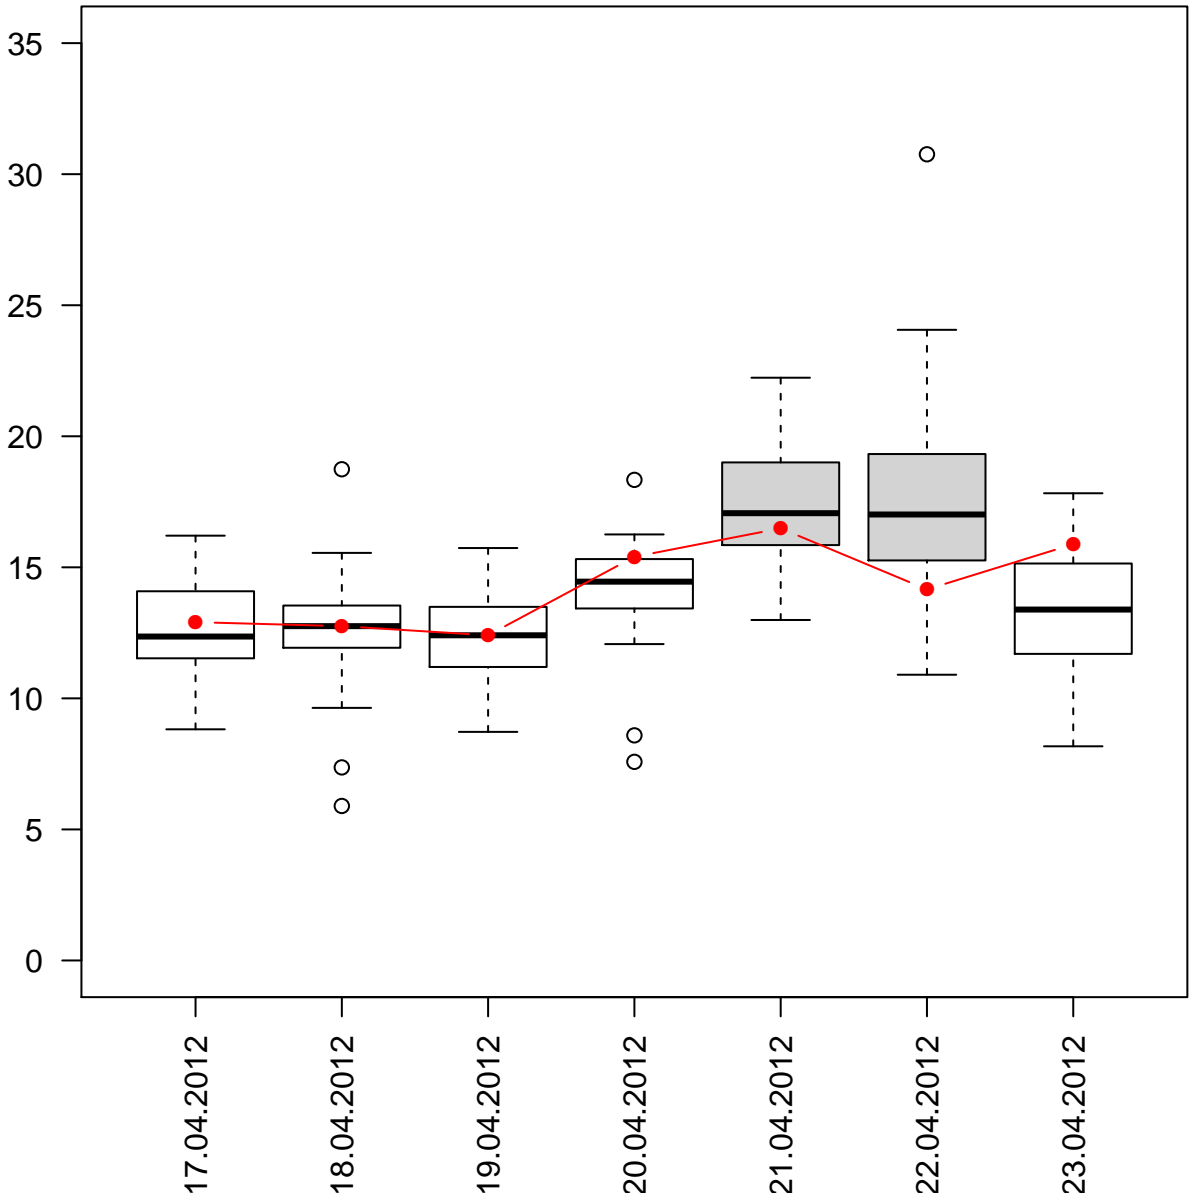

BE loads % per weekday

Turku