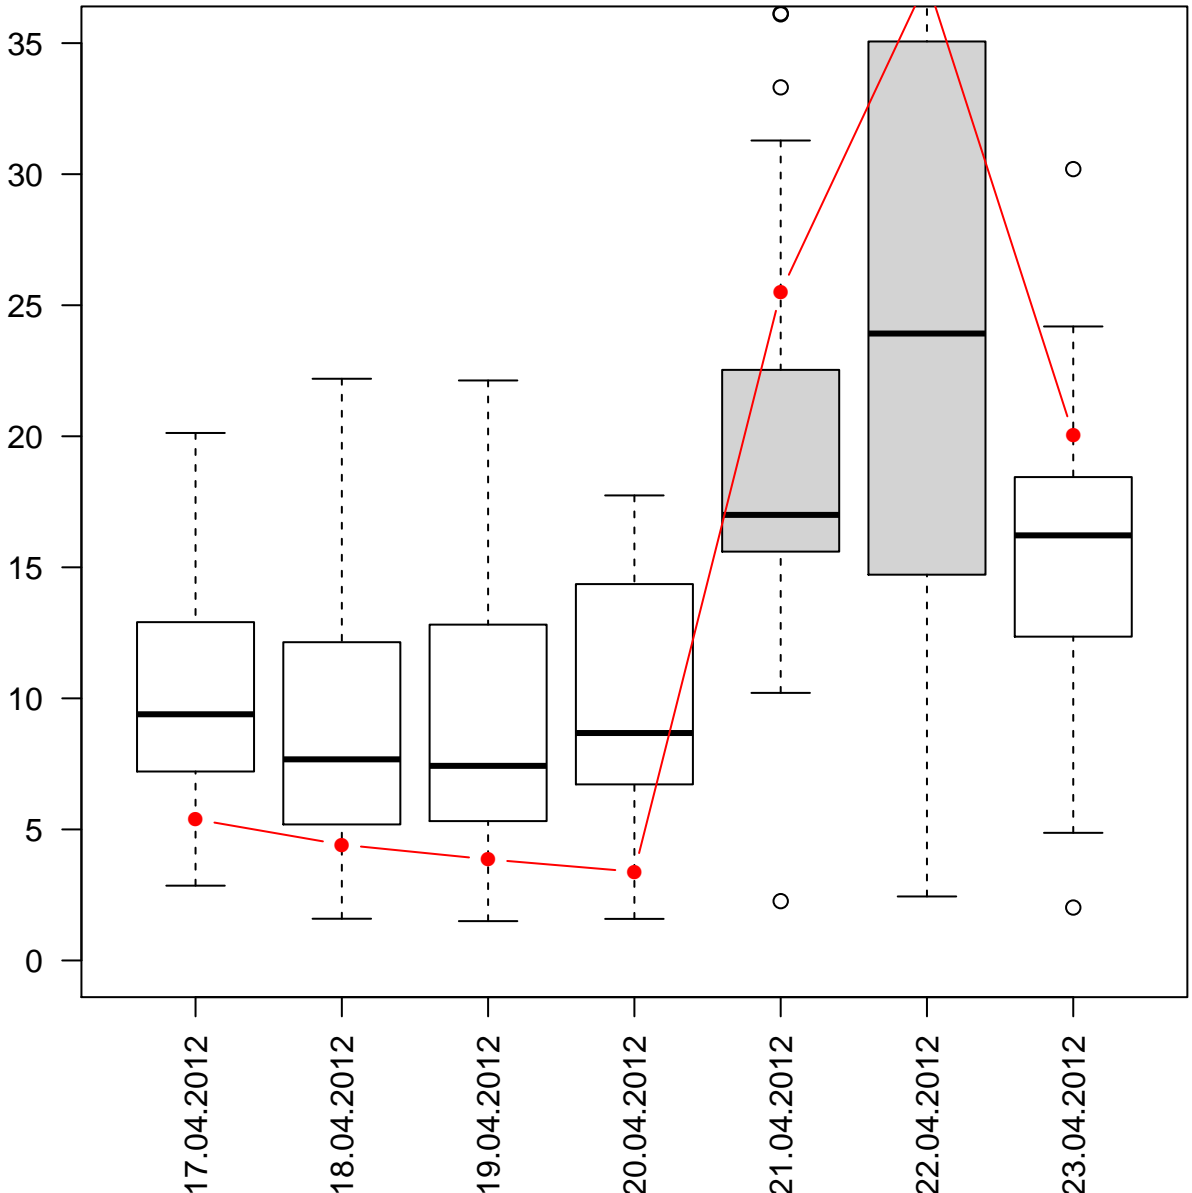

MDMA loads % per weekday

Basel