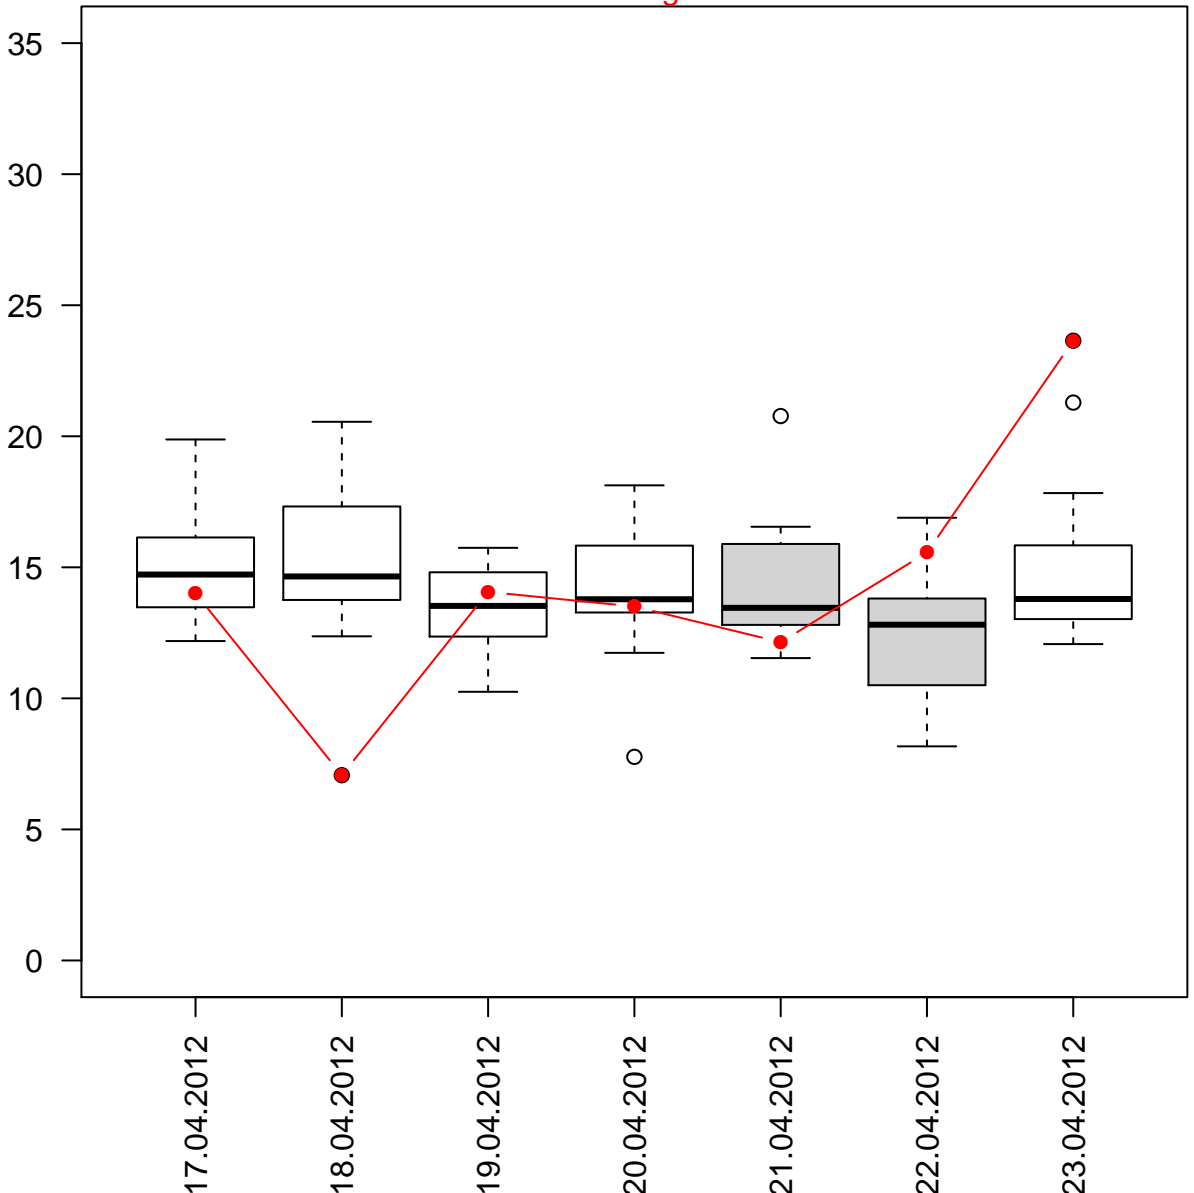

THC-COOH loads % per weekday

Santiago