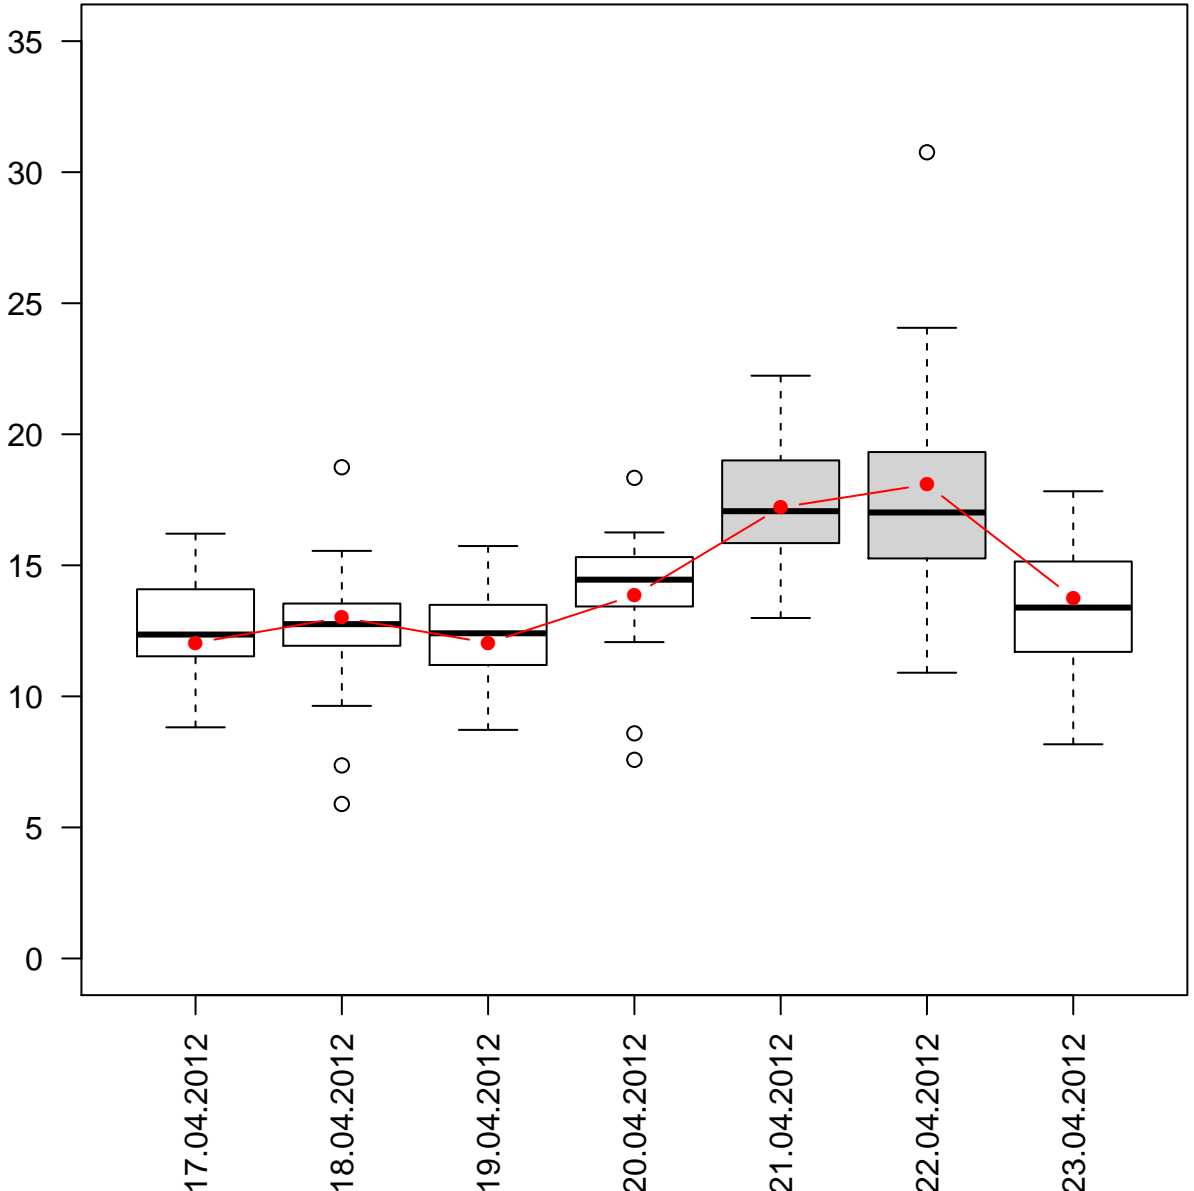

BE loads % per weekday

Zurich