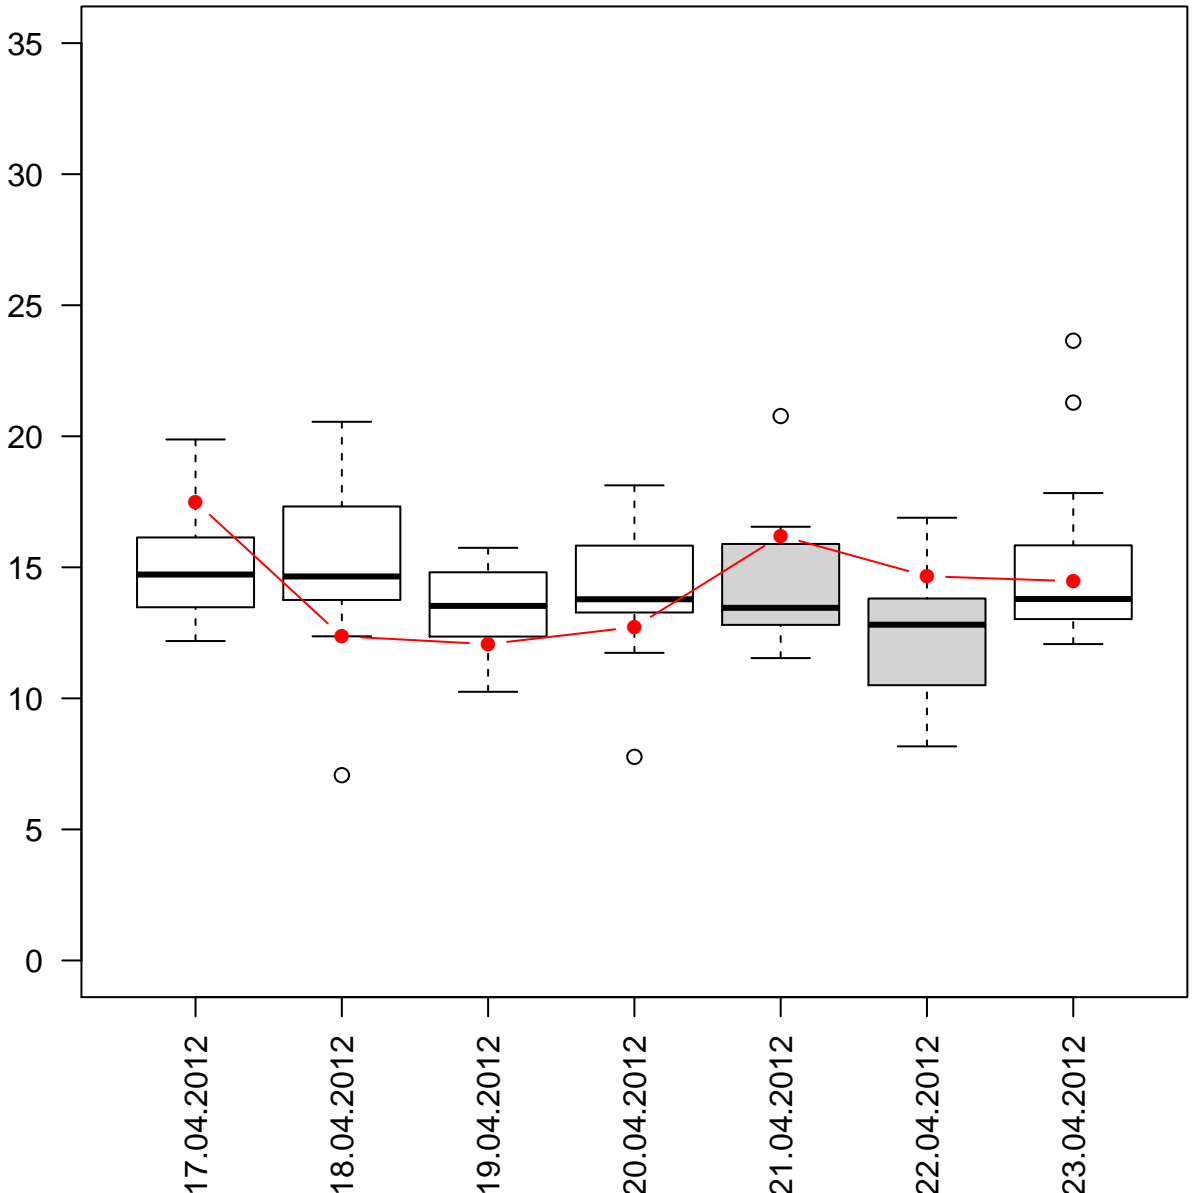

THC-COOH loads % per weekday

Brussels