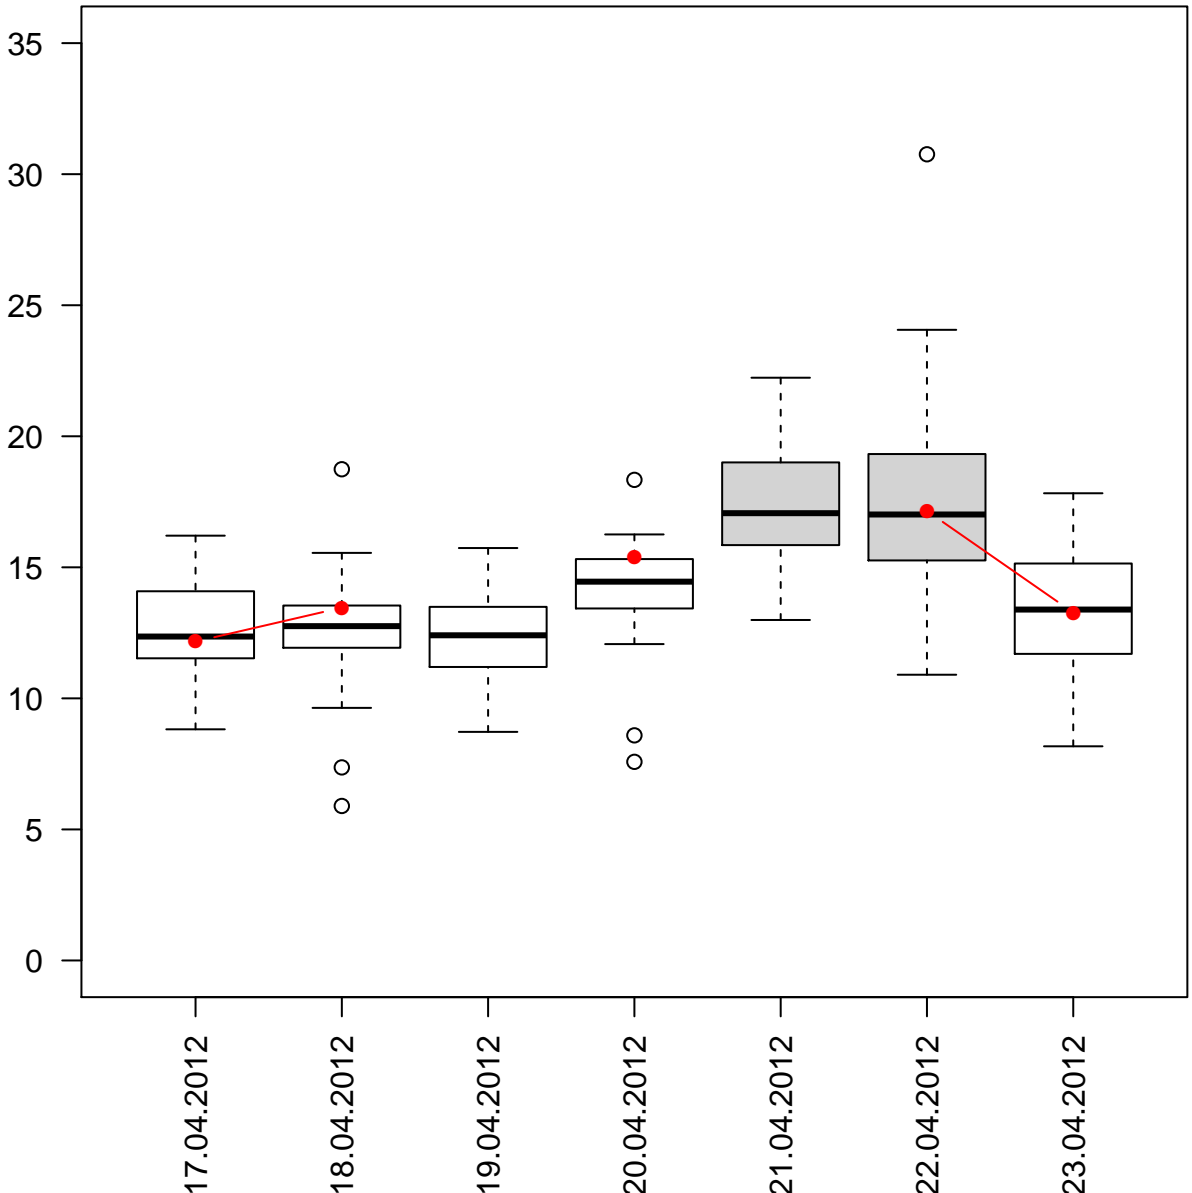

BE loads % per weekday

Geneva