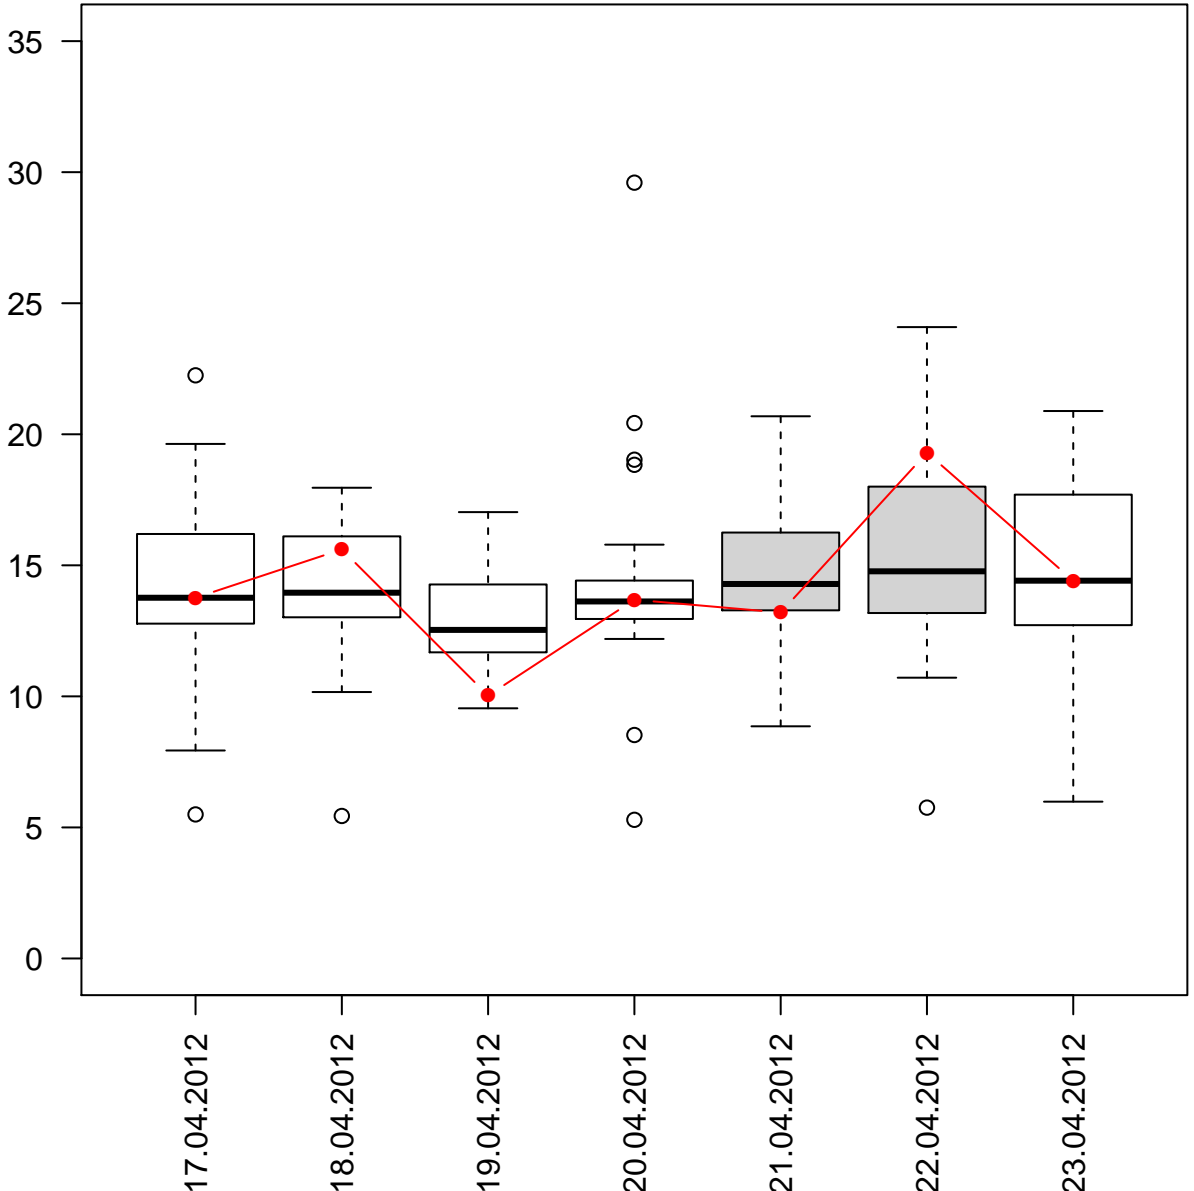

AMP loads % per weekday

Brussels