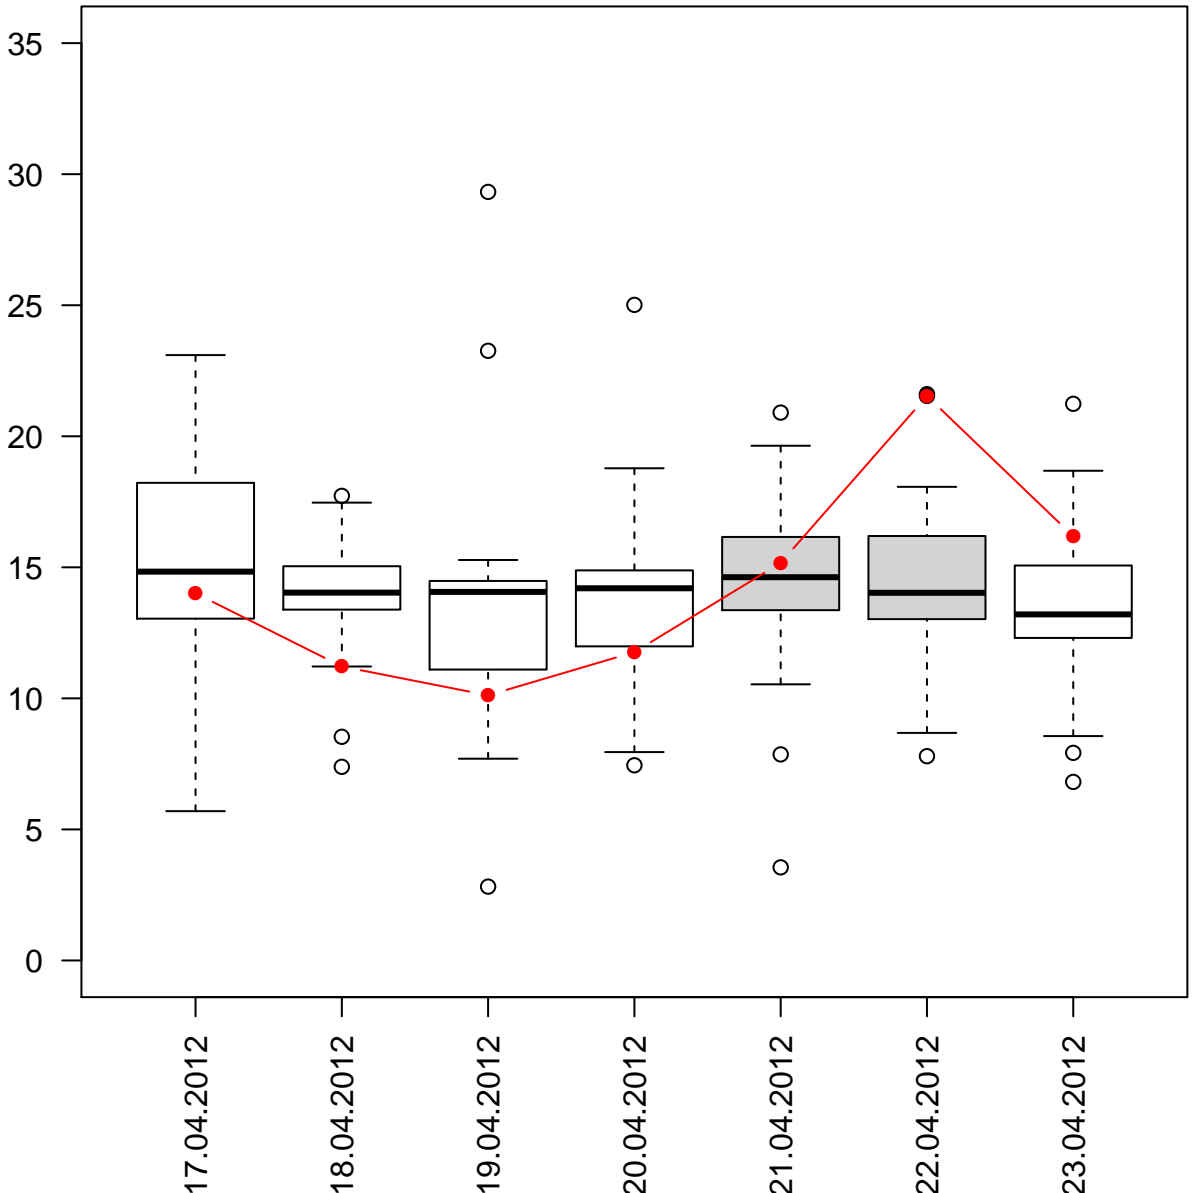

METH loads % per weekday

Helsinki