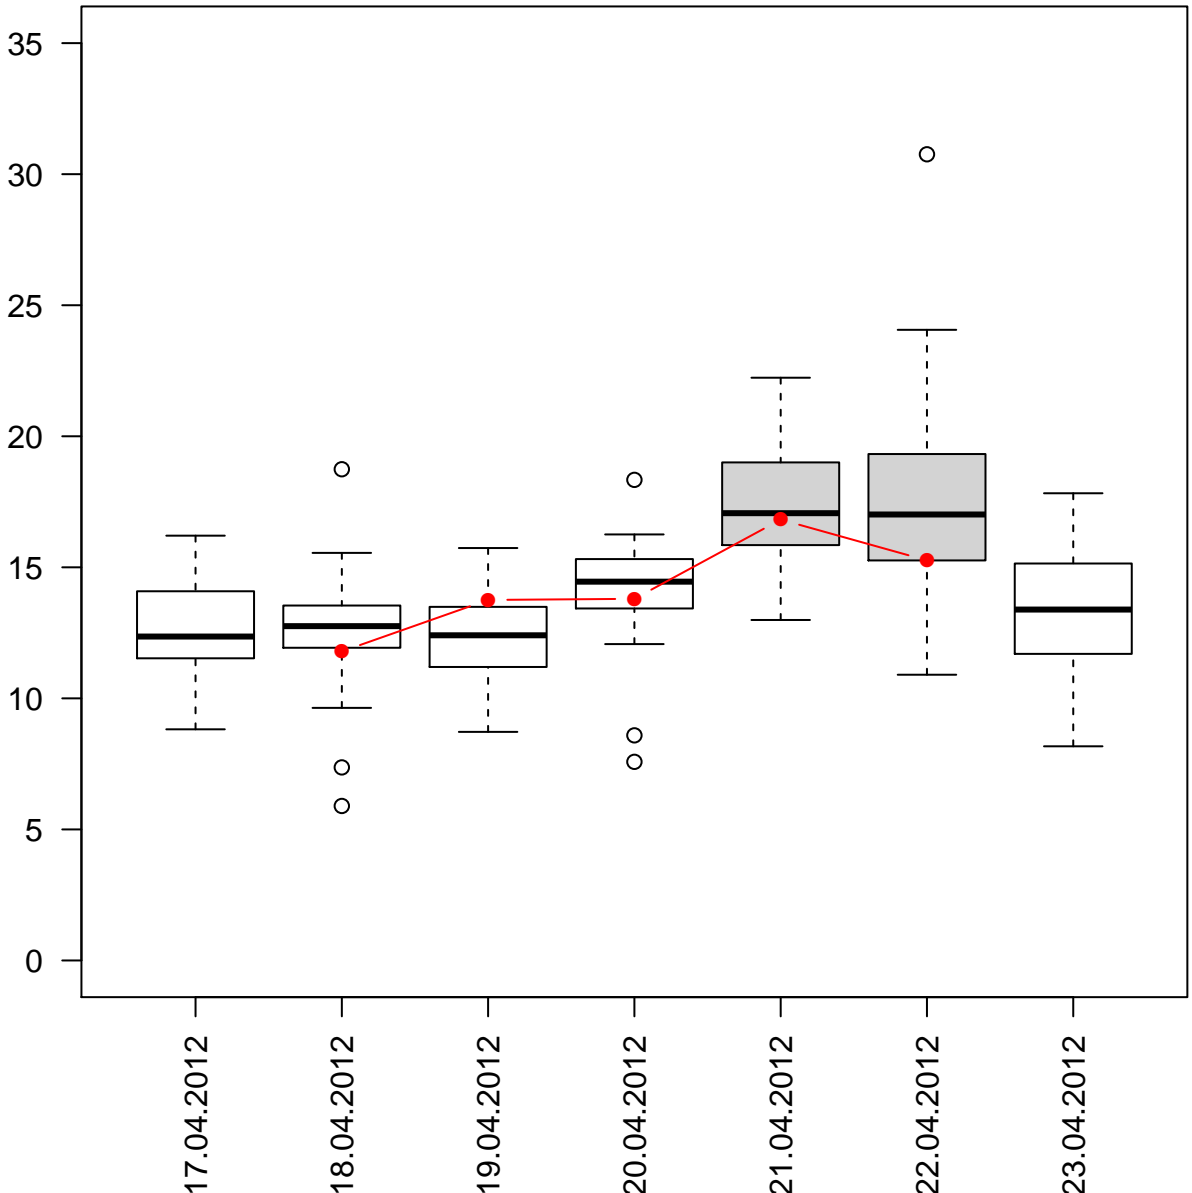

BE loads % per weekday

St.Gallen A.