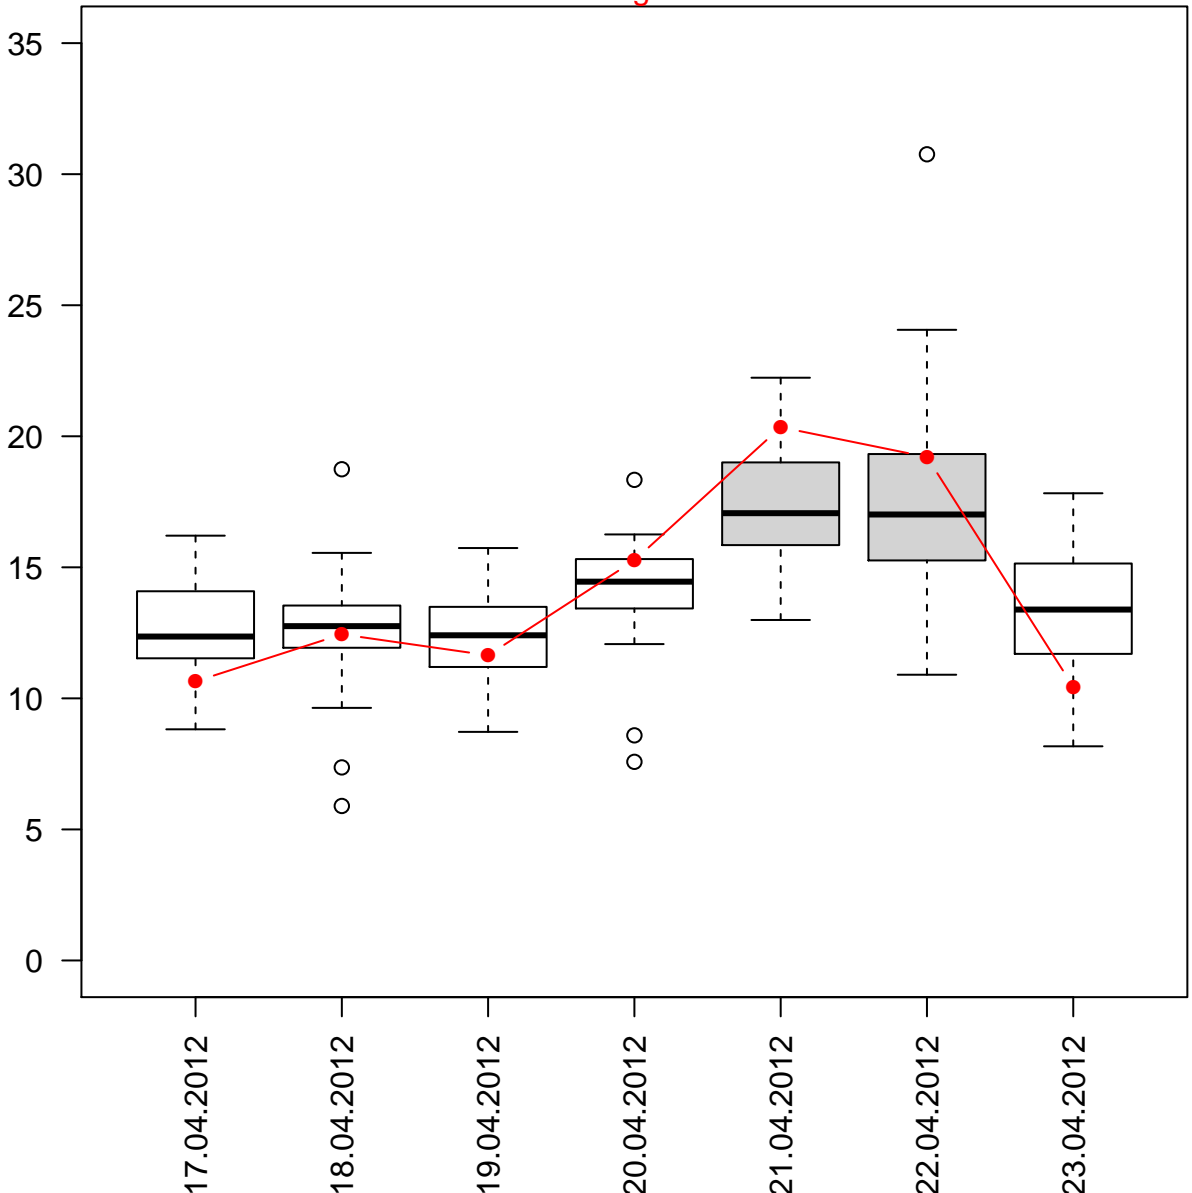

BE loads % per weekday

Prague