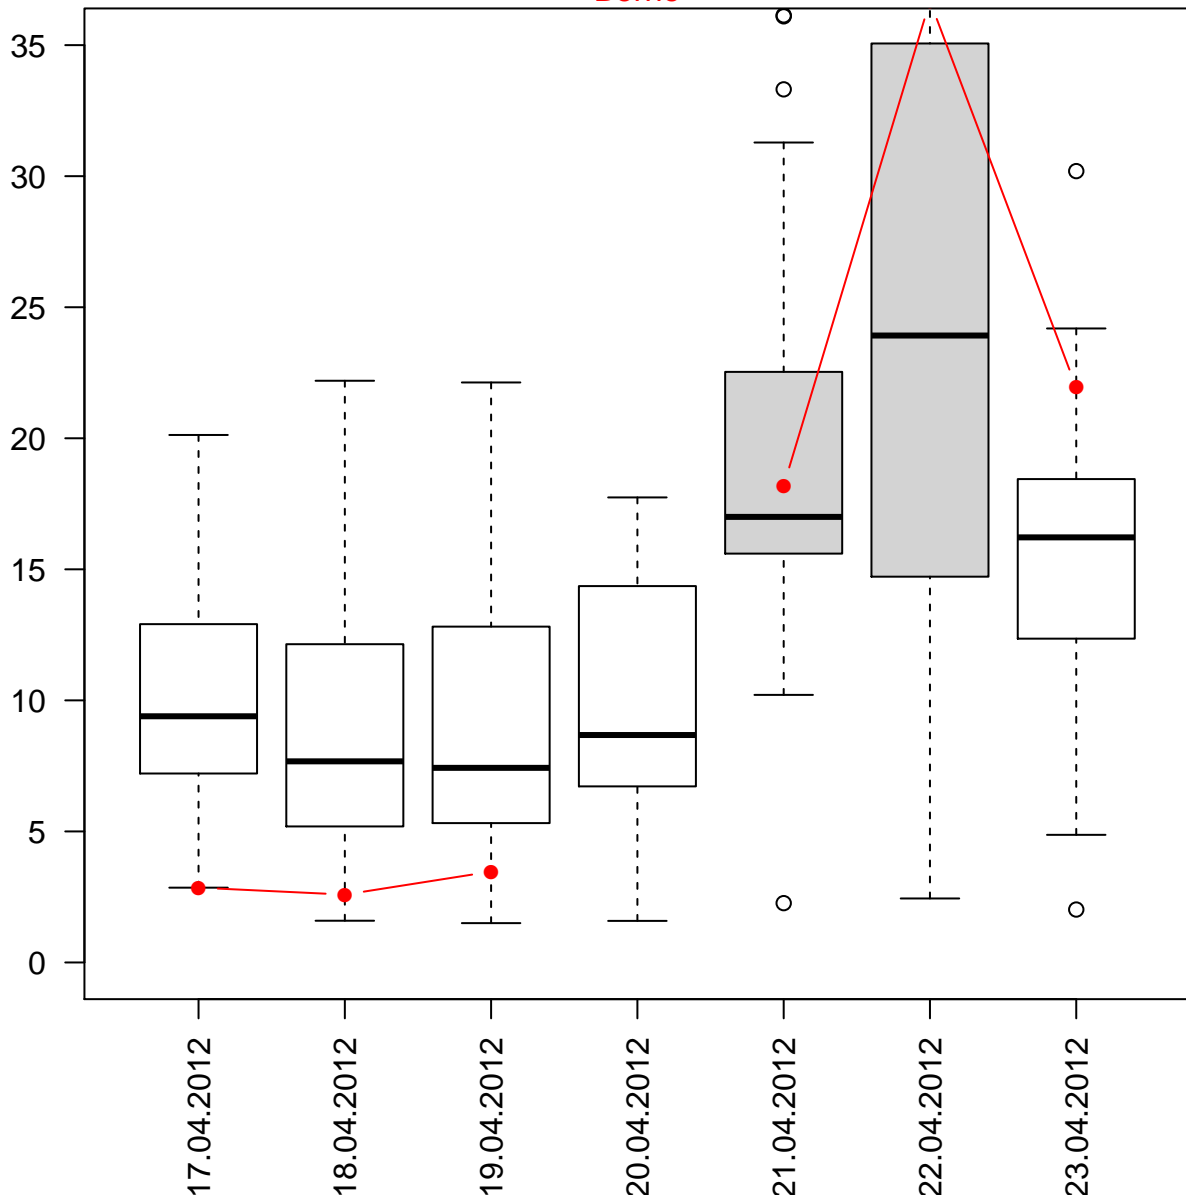

MDMA loads % per weekday

Berne