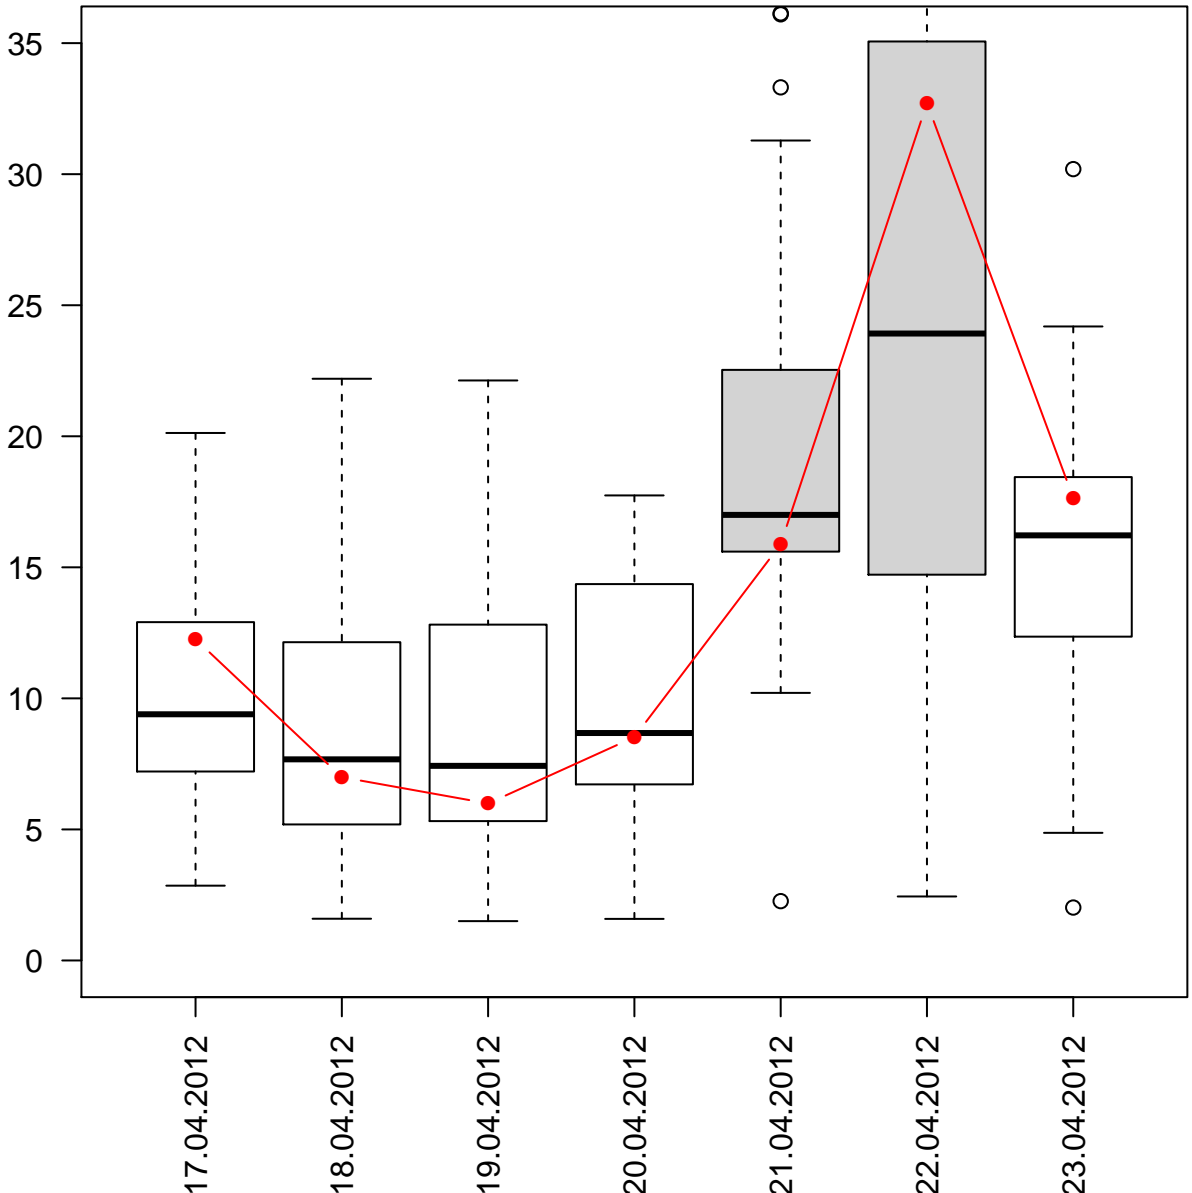

MDMA loads % per weekday

Utrecht