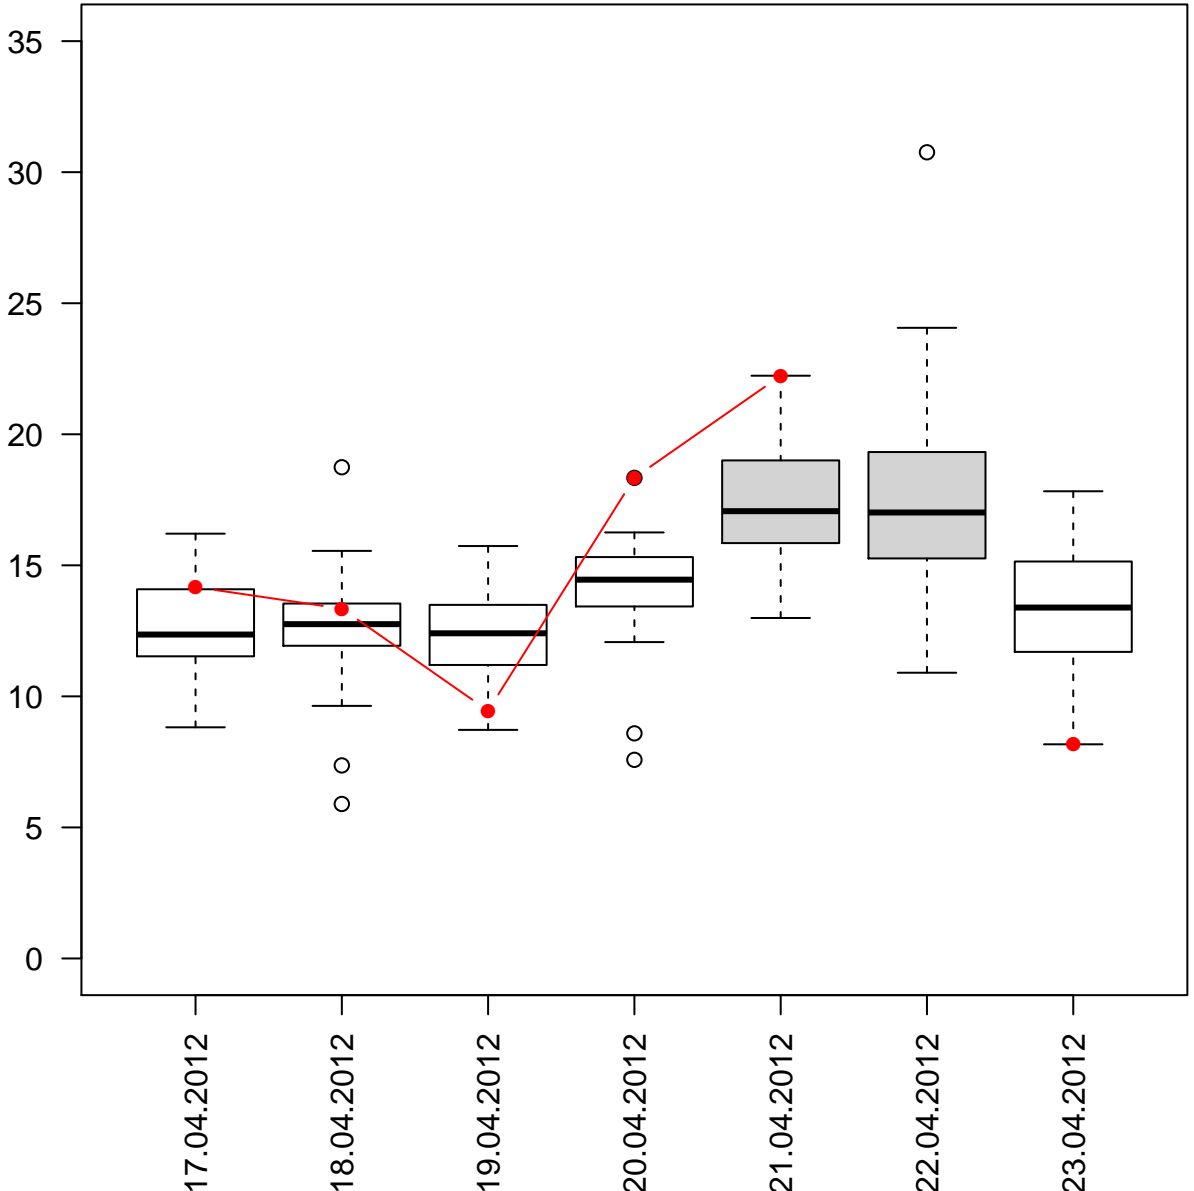

BE loads % per weekday

Oslo