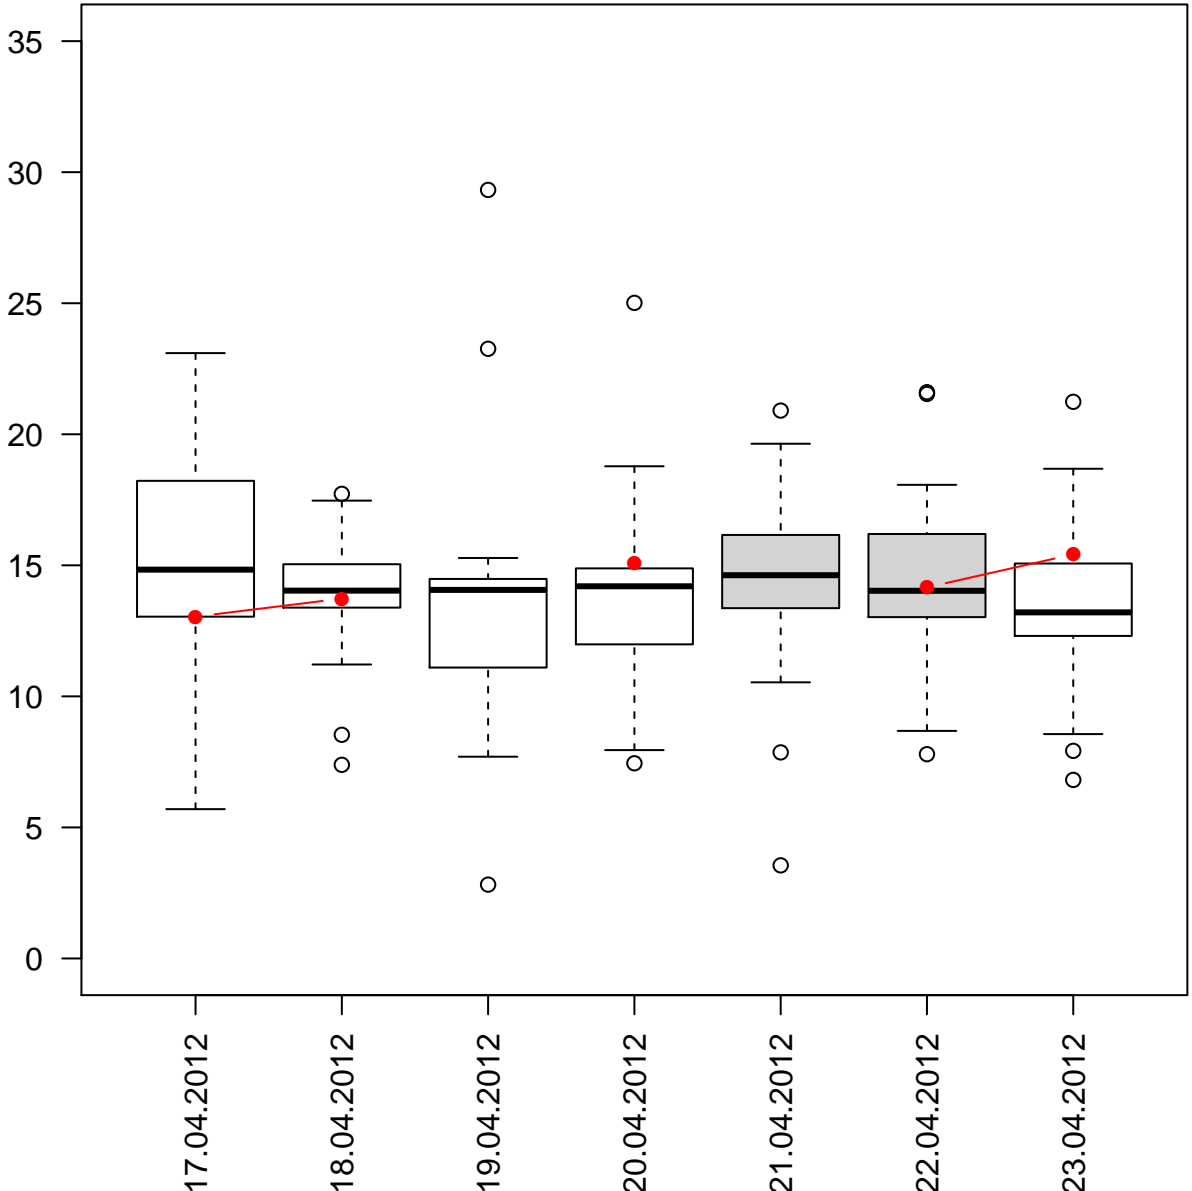

METH loads % per weekday

Geneva