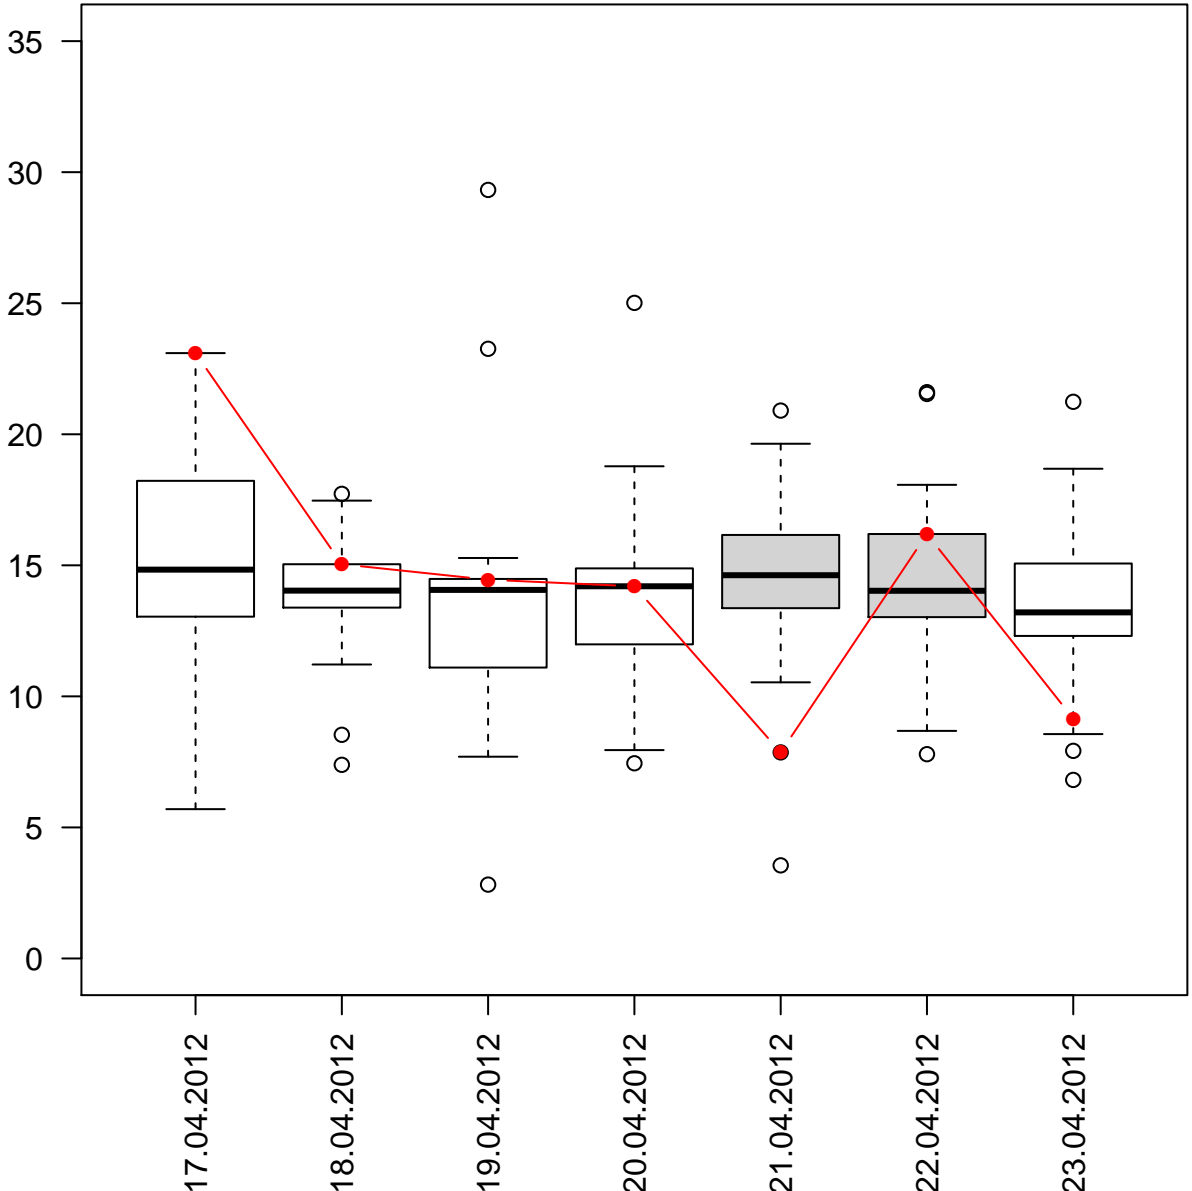

METH loads % per weekday

Umeå