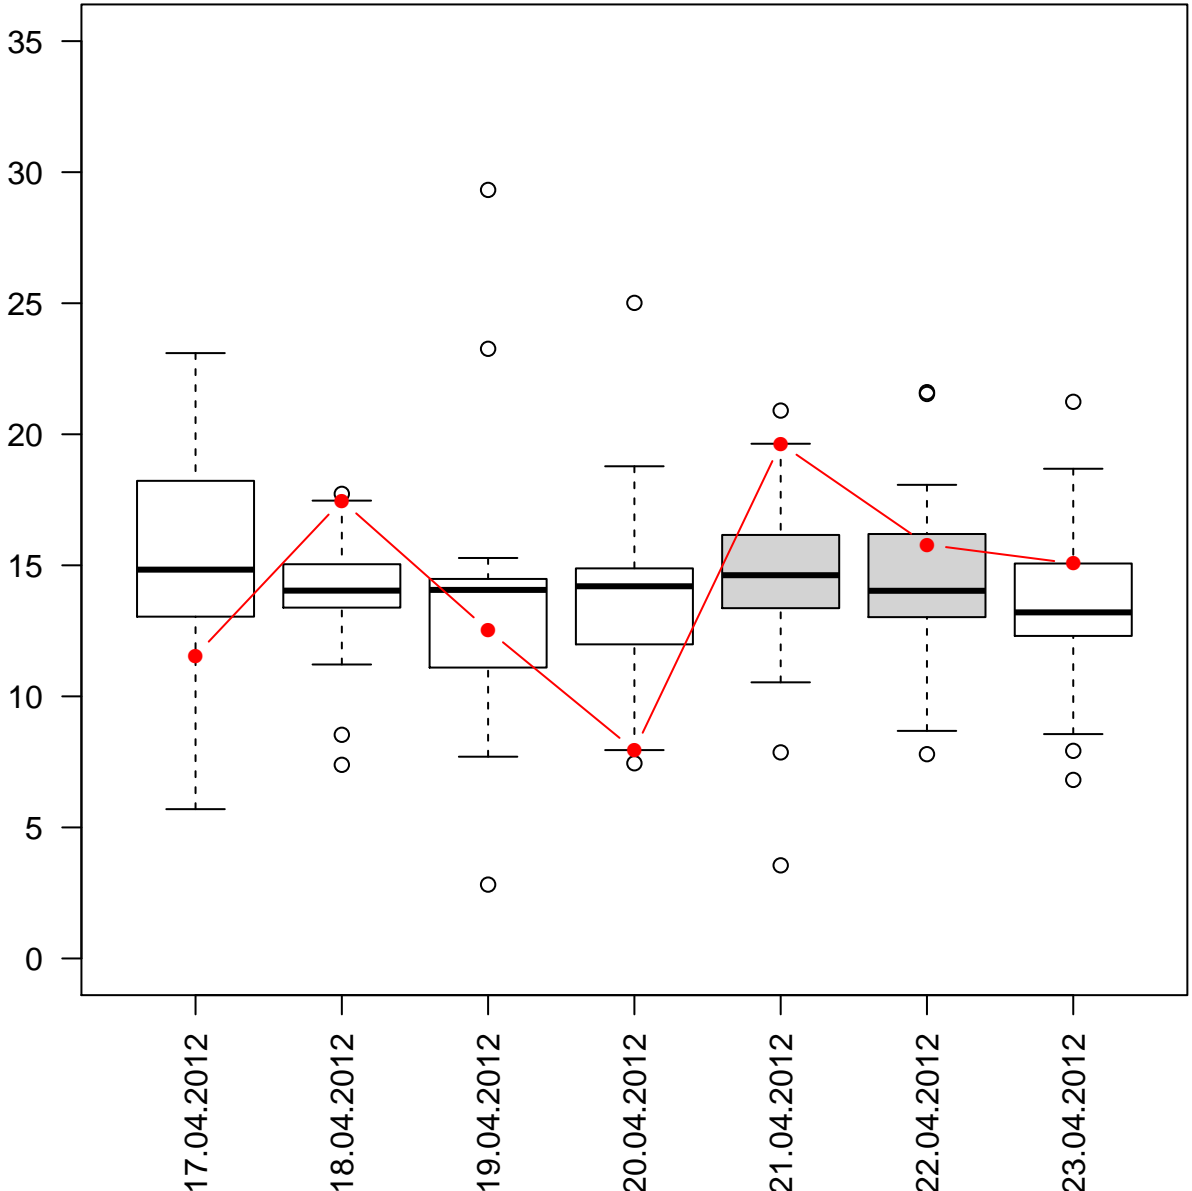

METH loads % per weekday

Budweis