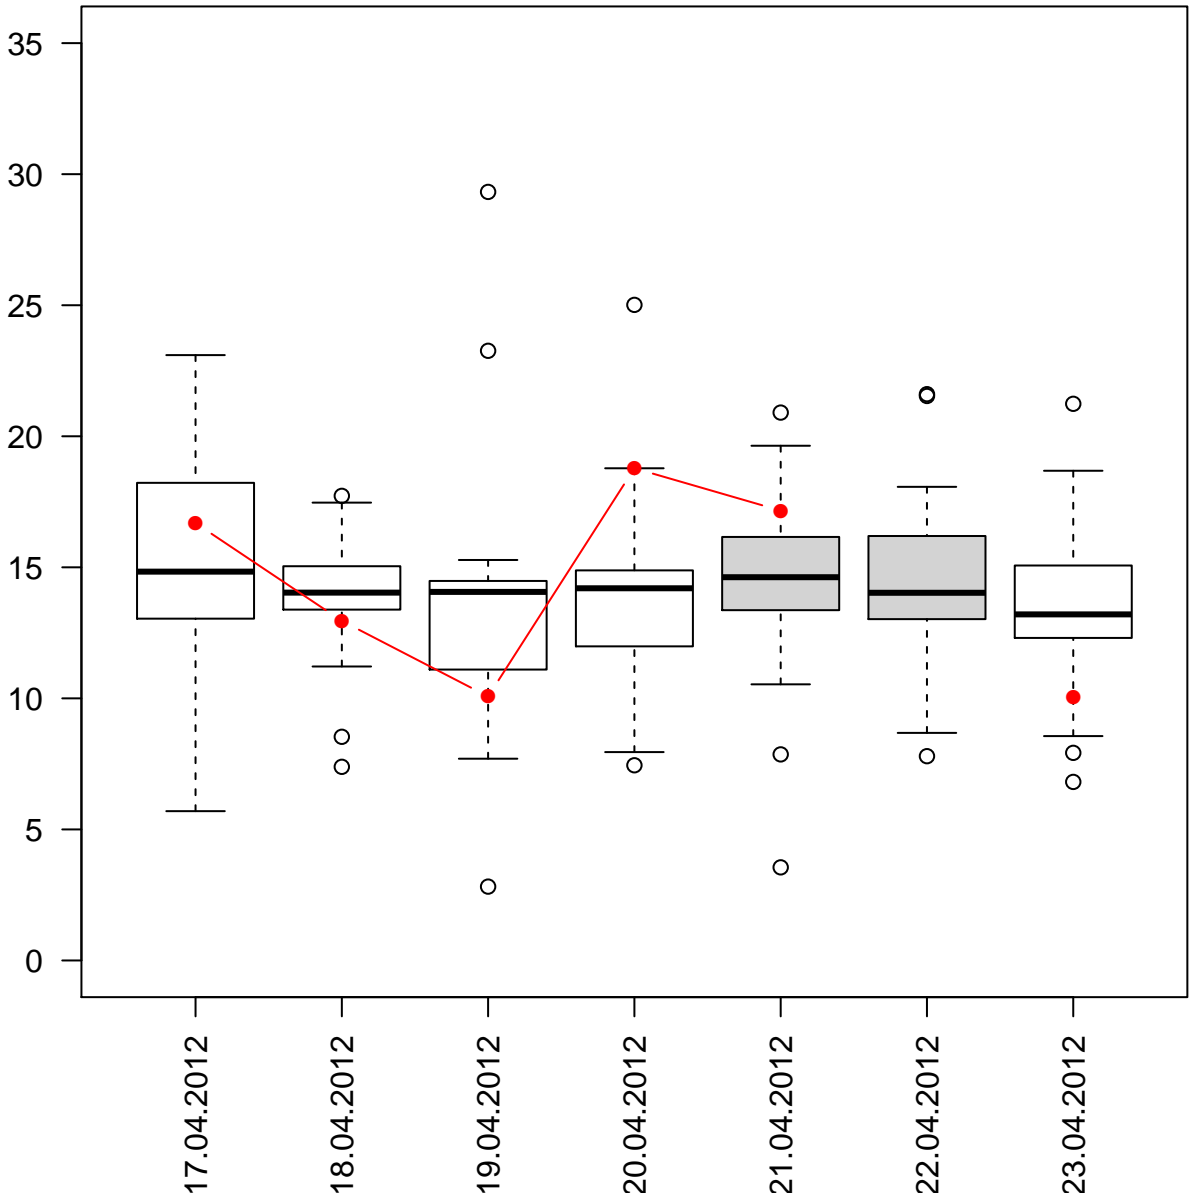

METH loads % per weekday

Oslo