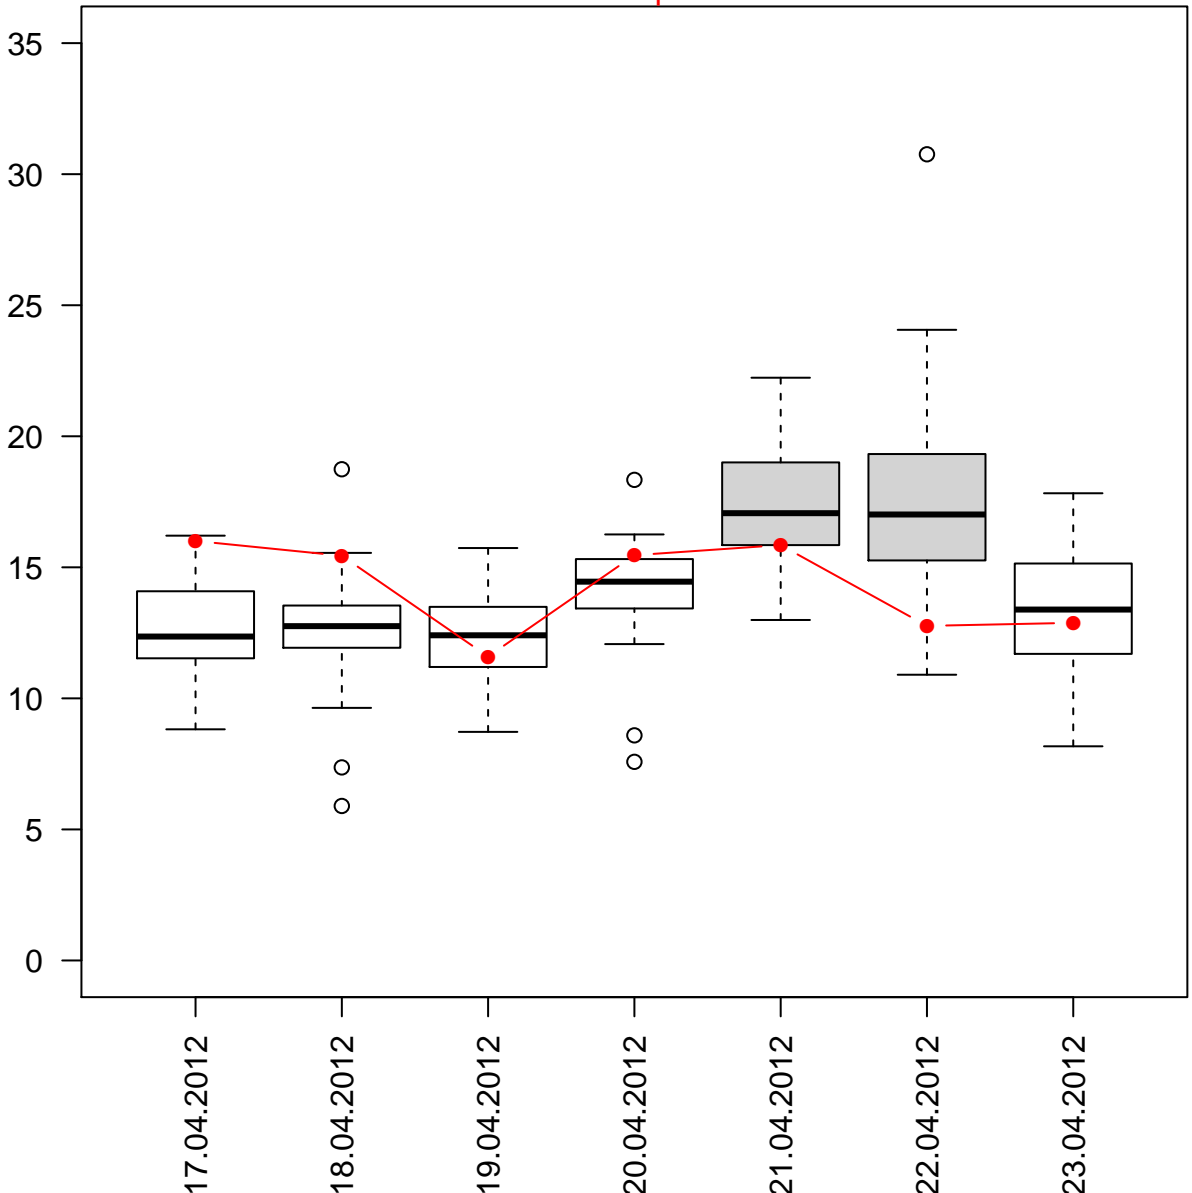

BE loads % per weekday

Antwerp D.