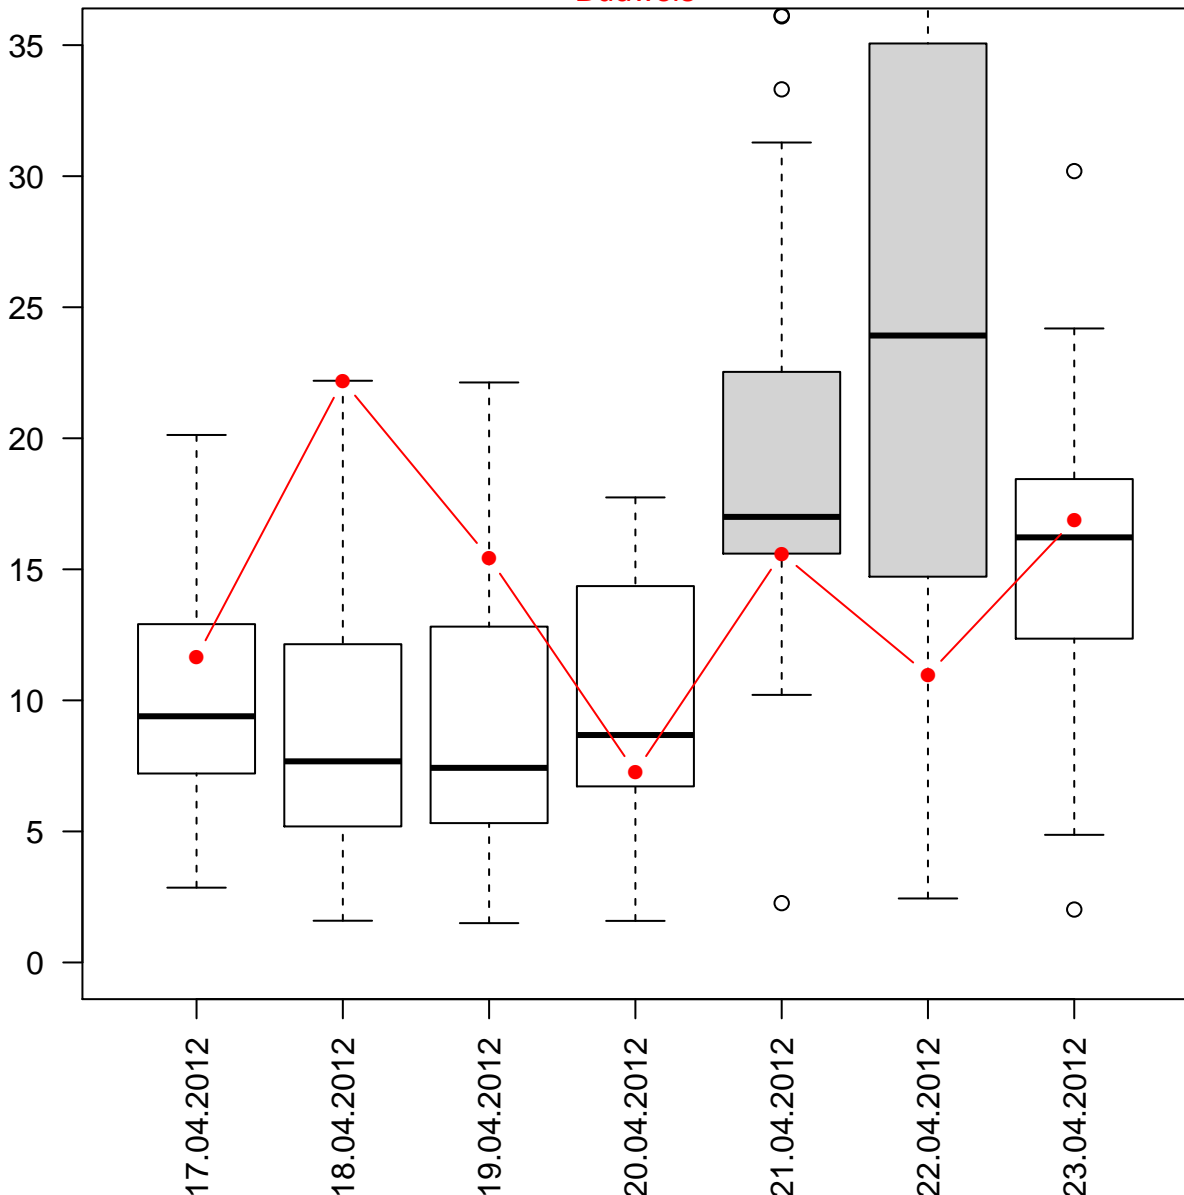

MDMA loads % per weekday

Budweis