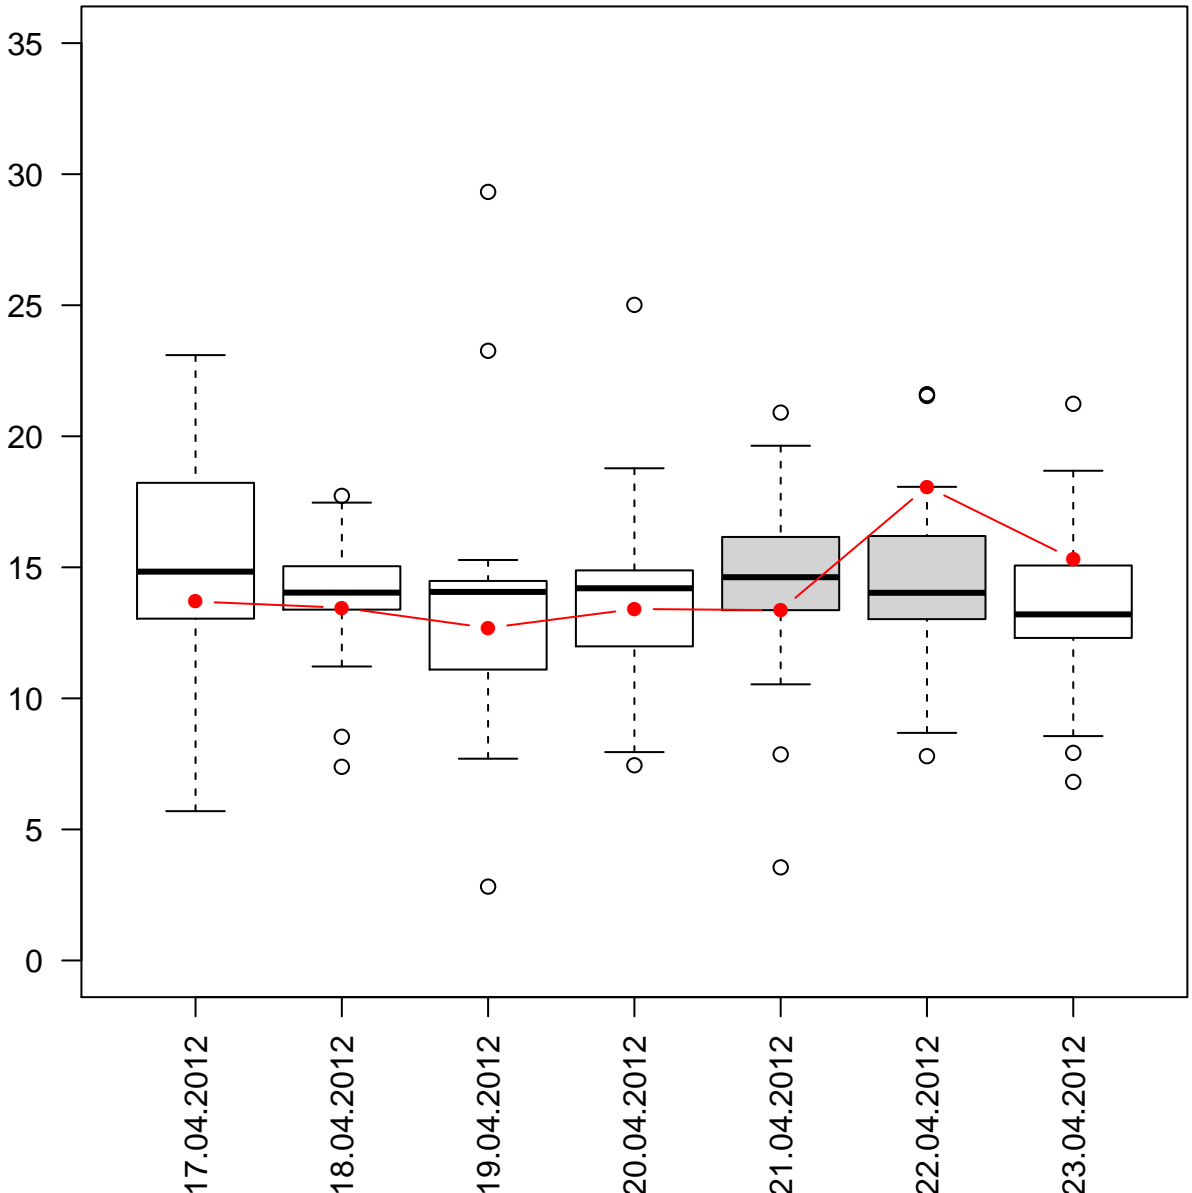

METH loads % per weekday

Zurich