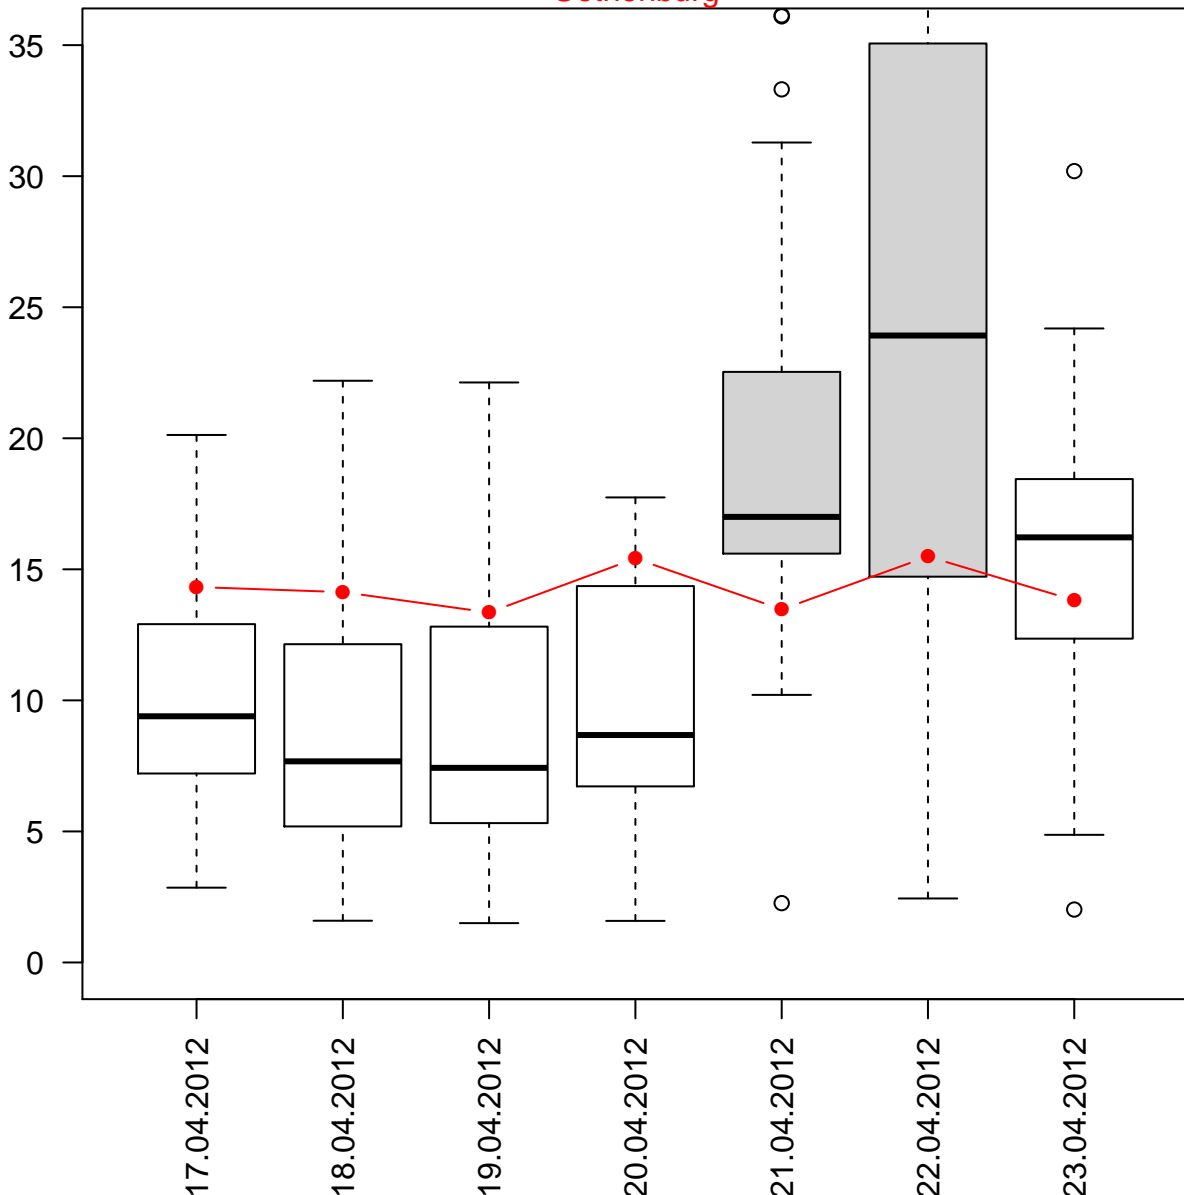

MDMA loads % per weekday

Gothenburg